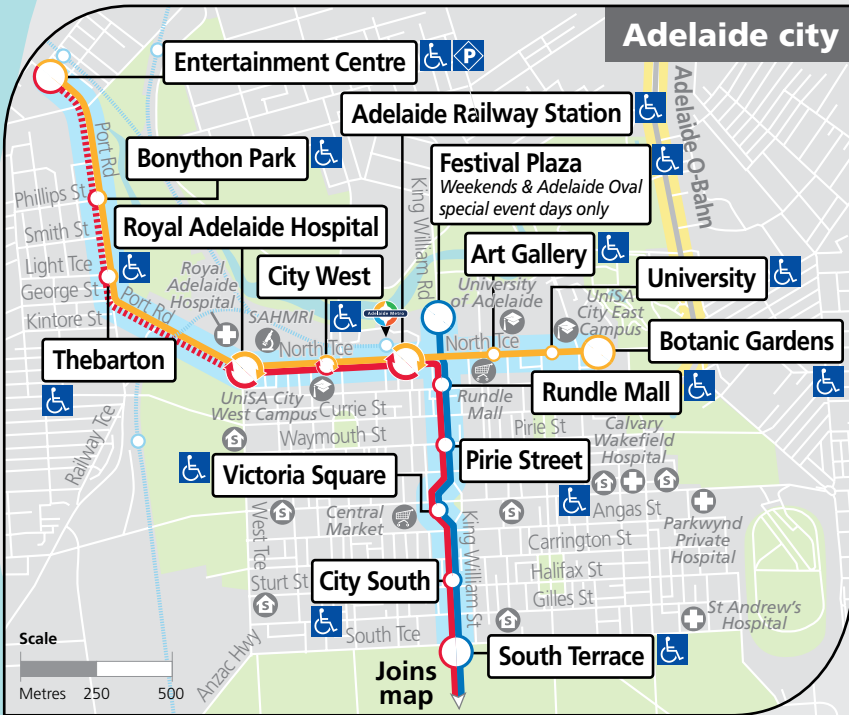

Adelaide trams

Glenelg to Festival Plaza* & Entertainment Centre. Botanic Gardens to Entertainment Centre.

* Weekends, public holidays and Adelaide Oval special event days only

i Getting on and off the trams
Trams service all stops in the city. For stops outside the city, you must request the tram to stop by pushing the red button located on most poles inside the tram.

Legend

- Glenelg to Royal Adelaide Hospital
- Botanic Gardens to Entertainment Centre
- Glenelg to Festival Plaza
- Limited tram services
- Tram stop
- Train line & station
- FREE tram service
- Tram stop relating to timetable
- Transfer to other tram available
- Parking
- Accessible tram stop
- Hospital
- School
- Shopping Centre
- Educational Institution
- Medical research precinct
- Adelaide Metro InfoCentre

Scale: Metres 1000 2000

North ↑