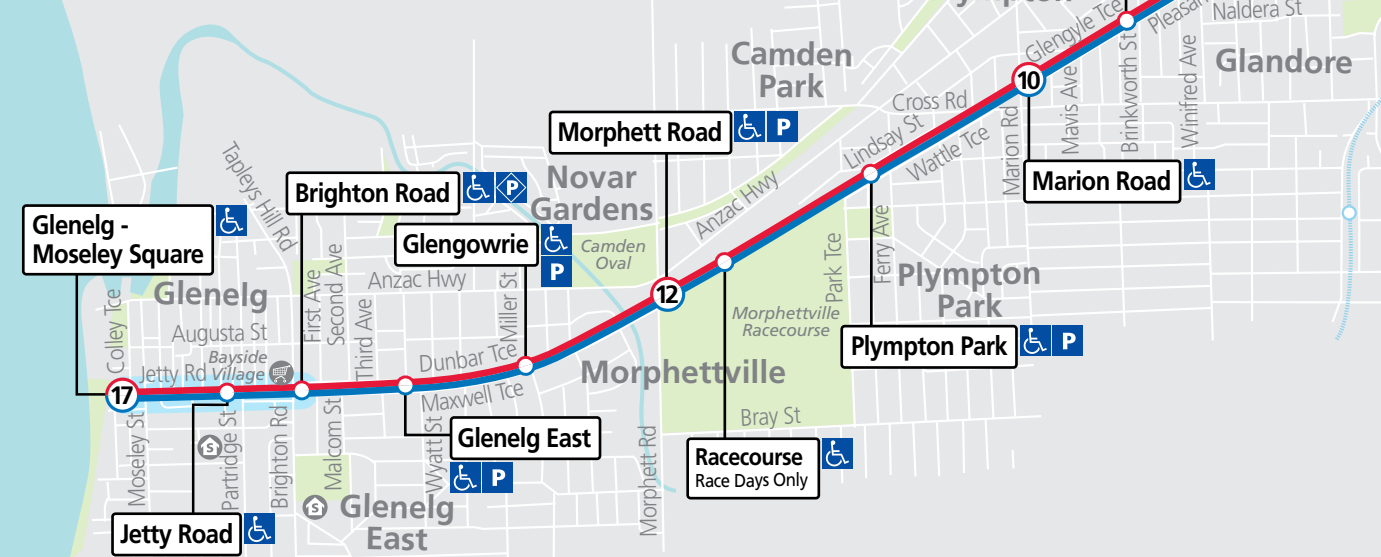

Adelaide trams

Glenelg to Festival Plaza* & Entertainment Centre. Botanic Gardens to Entertainment Centre.

* Weekends, public holidays and Adelaide Oval special event days only

i Getting on and off the trams
Trams service all stops in the city. For stops outside the city, you must request the tram to stop by pushing the red button located on most poles inside the tram.

Legend

- Glenelg to Royal Adelaide Hospital
- Botanic Gardens to Entertainment Centre
- Glenelg to Festival Plaza
- Limited tram services
- Tram stop
- Train line & station
- FREE tram service
- Tram stop relating to timetable
- Transfer to other tram available
- Parking
- Accessible tram stop
- Hospital
- School
- Shopping Centre
- Educational Institution
- Medical research precinct
- Adelaide Metro InfoCentre

Scale: Metres 1000 2000

North ↑