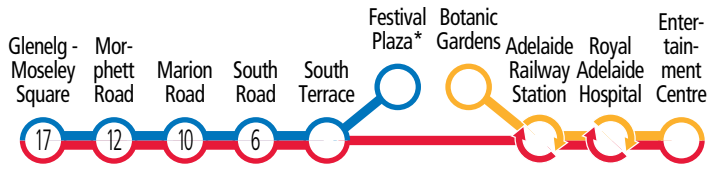

SAFETY STARTS WITH YOU

Be aware and take care when walking around trams

mylicence.sa.gov.au

Government of South Australia
Department of Planning, Transport and Infrastructure

Route descriptions

Glenelg to Royal Adelaide Hospital via Brighton Road, Morphett Road, Marion Road, South Road, Greenhill Road, South Terrace, Victoria Square, King William Street, North Terrace & Port Road. Limited peak trams service the Entertainment Centre. Service operates 7 days.

Legend

Transfer to other tram available.

Adelaide trams

Glennelg to Festival Plaza* & Entertainment Centre. Botanic Gardens to Entertainment Centre.

Saturday, Sunday & public holidays

AM	Glennelg Moseley Square	Morphett Road	Marion Road	South Road	South Terrace	Festival Plaza*	Botanic Gardens	Adelaide Railway Station	Royal Adelaide Hospital	Entertainment Centre
-	6.09	6.12	6.17	6.27	-	-	6.38	6.42	6.49	
6.20	6.28	6.31	6.36	6.46	-	-	6.57	7.01	7.08	
6.40	6.48	6.51	6.56	7.06	-	-	7.17	7.21	7.28	
6.50	6.58	7.01	7.06	7.16	-	-	7.27	7.31	-	
-	-	-	-	-	-	7.24	7.32	7.36	7.44	
7.00	7.08	7.11	7.16	7.26	-	-	7.37	7.41	7.48	
7.10	7.18	7.21	7.26	7.36	-	-	7.47	7.51	-	
-	-	-	-	-	-	7.44	7.52	7.56	8.04	
7.20	7.28	7.31	7.36	7.46	-	-	7.57	8.01	8.08	
7.30	7.38	7.41	7.46	7.56	-	-	8.07	8.11	-	
-	-	-	-	-	-	8.04	8.12	8.16	8.24	
7.40	7.49	7.52	7.57	8.07	-	-	8.20	8.24	-	
7.50	7.59	8.02	8.07	8.17	8.30	-	-	-	-	
-	-	-	-	-	-	8.14	8.22	8.26	8.34	
-	-	-	-	-	-	8.24	8.32	8.36	8.44	
8.00	8.09	8.12	8.17	8.27	-	-	8.40	8.44	-	
8.10	8.19	8.22	8.27	8.37	8.50	-	-	-	-	
-	-	-	-	-	-	8.34	8.42	8.46	8.54	
-	-	-	-	-	-	8.44	8.52	8.56	9.04	
8.20	8.29	8.32	8.37	8.47	-	-	9.00	9.04	-	
8.30	8.39	8.42	8.47	8.57	9.10	-	-	-	-	
-	-	-	-	-	-	8.54	9.02	9.06	9.14	
-	-	-	-	-	-	9.04	9.12	9.16	9.24	
8.40	8.49	8.52	8.57	9.07	-	-	9.20	9.24	-	
8.50	8.59	9.02	9.07	9.17	9.30	-	-	-	-	
-	-	-	-	-	-	9.14	9.22	9.26	9.34	
-	-	-	-	-	-	9.24	9.32	9.36	9.44	