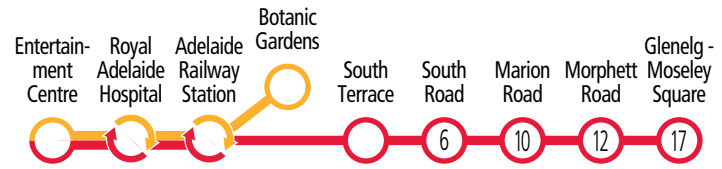

Adelaide trams Entertainment Centre to Botanic Gardens & Glenelg

Monday to Friday

AM	Entertainment Centre	Royal Adelaide Hospital	Adelaide Railway Station	Botanic Gardens	South Terrace	South Road	Marion Road	Morphett Road	Glenelg - Moseley Square
-	-	-	-	-	-	-	-	G4.42	4.48
-	-	-	-	-	-	-	-	G5.02	5.08
-	-	-	-	-	-	-	-	G5.12	5.18
-	-	-	-	-	-	-	-	G5.22	5.28
-	-	-	-	-	-	-	-	G5.42	5.48
-	-	-	-	-	-	-	-	G5.47	5.53
-	-	-	-	-	-	-	-	G5.52	5.58
-	-	-	-	-	-	-	-	G6.02	6.08
-	-	-	-	-	-	-	-	G6.10	6.16
5.33	5.40	5.44	-	5.55	6.05	6.09	6.13	6.21	6.21
5.41	5.49	5.53	6.01	-	-	-	-	-	-
-	-	-	-	-	-	-	-	G6.17	6.23
-	-	-	-	-	-	-	-	G6.32	6.38
-	-	-	-	-	-	-	-	G6.39	6.45
6.03	6.10	6.14	-	6.25	6.35	6.39	6.43	6.51	6.51
6.21	6.29	6.33	6.41	-	-	-	-	-	-
-	-	-	-	-	-	-	-	G6.59	7.05
-	6.31	6.35	-	6.46	6.56	7.00	7.04	7.12	7.12
6.41	6.49	6.53	7.01	-	-	-	-	-	-
-	-	-	-	-	-	-	-	G7.17	7.23
-	-	-	-	-	-	-	-	G7.20	7.26
-	6.51	6.55	-	7.06	7.16	7.20	7.24	7.32	7.32
6.51	6.59	7.03	7.11	-	-	-	-	-	-
-	-	-	-	-	-	-	-	G7.27	7.33
-	7.01	7.05	-	7.16	7.26	7.30	7.34	7.42	7.42
7.01	7.09	7.13	7.21	-	-	-	-	-	-
-	-	-	-	-	-	-	-	G7.37	7.43
-	7.11	7.15	-	7.26	7.36	7.40	7.44	7.52	7.52
7.11	7.19	7.23	7.31	-	-	-	-	-	-
-	-	-	-	-	-	-	-	G7.47	7.53
-	7.21	7.25	-	7.36	7.46	7.50	7.54	8.02	8.02
7.21	7.29	7.33	7.41	-	-	-	-	-	-
-	-	-	-	-	-	-	-	G7.57	8.03
-	-	-	-	-	-	-	-	G8.05	8.11
-	7.31	7.35	-	7.48	7.58	8.02	8.06	8.15	8.15
7.31	7.39	7.43	7.51	-	-	-	-	-	-
-	7.41	7.45	-	7.58	8.08	8.12	8.16	8.25	8.25
7.41	7.49	7.53	8.01	-	-	-	-	-	-
-	7.51	7.55	-	8.08	8.18	8.22	8.26	8.35	8.35
7.51	7.59	8.03	8.11	-	-	-	-	-	-
-	8.01	8.05	-	8.18	8.28	8.32	8.36	8.45	8.45
8.01	8.09	8.13	8.21	-	-	-	-	-	-
-	8.11	8.15	-	8.28	8.38	8.42	8.46	8.55	8.55
8.11	8.19	8.23	8.31	-	-	-	-	-	-
-	8.21	8.25	-	8.38	8.48	8.52	8.56	9.05	9.05
8.21	8.29	8.33	8.41	-	-	-	-	-	-
-	8.31	8.35	-	8.48	8.58	9.02	9.06	9.15	9.15
8.26	8.34	8.38	-	8.51	9.01	9.05	9.09	9.17	9.17
8.31	8.39	8.43	8.51	-	-	-	-	-	-
-	8.41	8.45	-	8.58	9.08	9.12	9.16	9.25	9.25
8.36	8.44	8.48	-	9.01	9.11	9.15	9.19	9.27	9.27
8.41	8.49	8.53	9.01	-	-	-	-	-	-
-	8.51	8.55	-	9.08	9.18	9.22	9.26	9.35	9.35
8.46	8.54	8.58	-	9.11	9.21	9.25	9.29	9.37	9.37
8.51	8.59	9.03	9.11	-	-	-	-	-	-
-	9.01	9.05	-	9.18	9.28	9.32	9.36	9.45	9.45
8.56	9.04	9.08	-	9.21	9.31	9.35	9.39	9.47	9.47
9.01	9.09	9.13	9.21	-	-	-	-	-	-
-	9.11	9.15	-	9.28	9.38	9.42	9.46	9.55	9.55
9.06	9.14	9.18	-	9.31	9.41	9.45	9.49	9.57	9.57

Monday to Friday