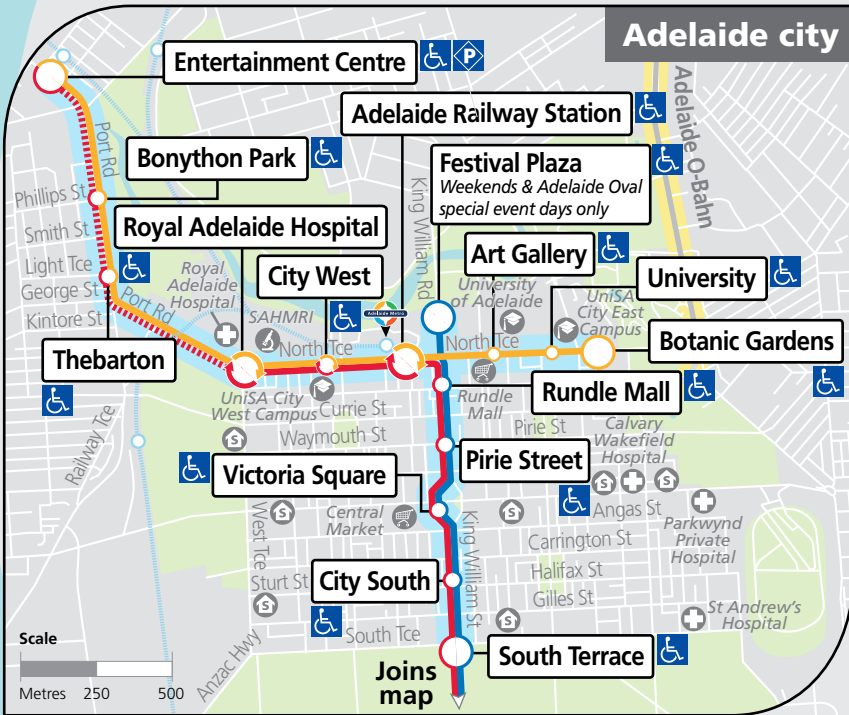

Botanic Gardens to Entertainment Centre via North Terrace & Port Road. Service operates 7 days.

Glenelg to Festival Plaza via Brighton Road, Morphett Road, Marion Road, South Road, Greenhill Road, South Terrace, Victoria Square, King William Street & King William Road. Service operates weekends, public holidays & Adelaide Oval special event days only.

Explanation

* Festival Plaza services operate on weekends, public holidays and Adelaide Oval special event days only.

Legend

- Transfer to other tram available.
- G** - Tram departs stop 13 Glengowrie at the time shown.

Adelaide trams

Glenelg to Festival Plaza* & Entertainment Centre. Botanic Gardens to Entertainment Centre.

* Weekends, public holidays and Adelaide Oval special event days only

i Getting on and off the trams
Trams service all stops in the city. For stops outside the city, you must request the tram to stop by pushing the red button located on most poles inside the tram.

Legend

- Glenelg to Royal Adelaide Hospital
- Botanic Gardens to Entertainment Centre
- Glenelg to Festival Plaza
- Limited tram services
- Tram stop
- Train line & station
- FREE tram service
- Tram stop relating to timetable
- Transfer to other tram available
- Park 'n' Ride
- P Parking
- Accessible tram stop
- Hospital
- School
- Shopping Centre
- Educational Institution
- Medical research precinct
- Adelaide Metro InfoCentre