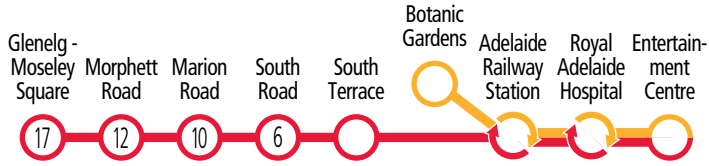

Adelaide trams

Glennelg to Entertainment Centre. Botanic Gardens to Entertainment Centre.

Monday to Friday

AM	Glennelg - Moseley Square	Morphett Road	Marion Road	South Road	South Terrace	Botanic Gardens	Adelaide Railway Station	Royal Adelaide Hospital	Entertainment Centre
-	4.48	4.51	4.56	5.06	-	5.17	5.21	5.28	
4.50	4.58	5.01	5.06	5.16	-	5.27	5.31	5.38	
5.10	5.18	5.21	5.26	5.36	-	5.47	5.51	5.58	
5.20	5.28	5.31	5.36	5.46	-	5.57	6.01	6.08	
5.30	5.38	5.41	5.46	5.56	-	6.07	6.11	-	
-	-	-	-	-	6.04	6.12	6.16	6.24	
5.50	5.58	6.01	6.06	6.16	-	6.27	6.31	6.38	
5.55	6.03	6.06	6.11	6.21	-	6.32	6.36	-	
6.00	6.08	6.11	6.16	6.26	-	6.37	6.41	6.48	
6.10	6.19	6.22	6.27	6.37	-	6.50	6.54	-	
-	-	-	-	-	6.44	6.52	6.56	7.04	
6.20	6.29	6.32	6.37	6.47	-	7.00	7.04	-	
6.25	6.34	6.37	6.42	6.52	-	7.05	7.09	7.17	
6.30	6.39	6.42	6.47	6.57	-	7.10	7.14	-	
-	-	-	-	-	7.04	7.12	7.16	7.24	
6.40	6.49	6.52	6.57	7.07	-	7.20	7.24	-	
-	-	-	-	-	7.14	7.22	7.26	7.34	
6.50	6.59	7.02	7.07	7.17	-	7.30	7.34	-	
-	-	-	-	-	7.24	7.32	7.36	7.44	
7.00	7.09	7.12	7.17	7.27	-	7.40	7.44	-	
-	-	-	-	-	7.34	7.42	7.46	7.54	
7.10	7.19	7.22	7.27	7.37	-	7.50	7.54	-	
-	-	-	-	-	7.44	7.52	7.56	8.04	
7.20	7.29	7.32	7.37	7.47	-	8.00	8.04	-	
-	-	-	-	-	7.54	8.02	8.06	8.14	
7.25	7.34	7.37	7.42	7.52	-	8.05	8.09	8.17	
7.30	7.39	7.42	7.47	7.57	-	8.10	8.14	-	
-	-	-	-	-	8.04	8.12	8.16	8.24	
7.35	7.44	7.47	7.52	8.02	-	8.15	8.19	8.27	
7.40	7.49	7.52	7.57	8.07	-	8.20	8.24	-	
-	-	-	-	-	8.14	8.22	8.26	8.34	
7.45	7.54	7.57	8.02	8.12	-	8.25	8.29	8.37	
7.50	7.59	8.02	8.07	8.17	-	8.30	8.34	-	
-	-	-	-	-	8.24	8.32	8.36	8.44	
7.55	8.04	8.07	8.12	8.22	-	8.35	8.39	8.47	
8.00	8.09	8.12	8.17	8.27	-	8.40	8.44	-	
-	-	-	-	-	8.34	8.42	8.46	8.54	
8.05	8.14	8.17	8.22	8.32	-	8.45	8.49	8.57	
8.10	8.19	8.22	8.27	8.37	-	8.50	8.54	-	
-	-	-	-	-	8.44	8.52	8.56	9.04	
8.15	8.24	8.27	8.32	8.42	-	8.55	8.59	9.07	
8.20	8.29	8.32	8.37	8.47	-	9.00	9.04	-	
-	-	-	-	-	8.54	9.02	9.06	9.14	
8.30	8.39	8.42	8.47	8.57	-	9.10	9.14	-	
-	-	-	-	-	9.04	9.12	9.16	9.24	
8.40	8.49	8.52	8.57	9.07	-	9.20	9.24	-	
-	-	-	-	-	9.14	9.22	9.26	9.34	
8.50	8.59	9.02	9.07	9.17	-	9.30	9.34	-	
-	-	-	-	-	9.24	9.32	9.36	9.44	
9.00	9.09	9.12	9.17	9.27	-	9.40	9.44	-	
-	-	-	-	-	9.34	9.42	9.46	9.54	
9.10	9.19	9.22	9.27	9.37	-	9.50	9.54	-	
-	-	-	-	-	9.44	9.52	9.56	10.04	
9.20	9.29	9.32	9.37	9.47	-	10.00	10.04	-	
-	-	-	-	-	9.54	10.02	10.06	10.14	
9.30	9.39	9.42	9.47	9.57	-	10.10	10.14	-	
-	-	-	-	-	10.04	10.12	10.16	10.24	
9.40	9.49	9.52	9.57	10.07	-	10.20	10.24	-	
-	-	-	-	-	10.14	10.22	10.26	10.34	

Monday to Friday