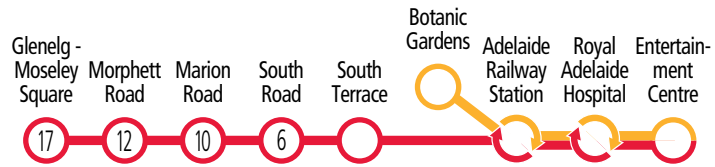

Adelaide trams

Glenelg to Entertainment Centre.
Botanic Gardens to Entertainment Centre.

Monday to Friday

PM	6.10	6.19	6.22	6.27	6.37	-	6.50	6.54	-
	-	-	-	-	-	6.44	6.52	6.56	7.04
	6.20	6.29	6.32	6.37	6.47	-	7.00	7.04	-
	-	-	-	-	-	6.54	7.02	7.06	7.14
	6.30	6.39	6.42	6.47	6.57	-	7.10	7.14	-
	-	-	-	-	-	7.04	7.12	7.16	7.24
	6.40	6.49	6.52	6.57	7.07	-	7.20	7.24	-
	-	-	-	-	-	7.14	7.22	7.26	7.34
	6.55	7.04	7.07	7.12	7.22	-	7.35	7.39	-
	-	-	-	-	-	7.29	7.37	7.41	7.49
	7.10	7.19	7.22	7.27	7.37	-	7.50	7.54	-
	-	-	-	-	-	7.44	7.52	7.56	8.04
	7.25	7.34	7.37	7.42	7.52	-	8.05	8.09	-
	-	-	-	-	-	7.59	8.07	8.11	8.19
	7.40	7.49	7.52	7.57	8.07	-	8.20	8.24	-
	-	-	-	-	-	8.14	8.22	8.26	8.34
	8.00	8.08	8.11	8.16	8.26	-	8.37	8.41	-
	-	-	-	-	-	8.34	8.42	8.46	8.54
	8.20	8.28	8.31	8.36	8.46	-	8.57	9.01	-
	-	-	-	-	-	8.54	9.02	9.06	9.14
	8.40	8.48	8.51	8.56	9.06	-	9.17	9.21	-
	-	-	-	-	-	9.14	9.22	9.26	9.34
	9.00	9.08	9.11	9.16	9.26	-	9.37	9.41	-
	-	-	-	-	-	9.34	9.42	9.46	9.54
	9.20	9.28	9.31	9.36	9.46	-	9.57	10.01	-
	-	-	-	-	-	9.54	10.02	10.06	10.14
	9.40	9.48	9.51	9.56	10.06	-	10.17	10.21	-
	-	-	-	-	-	10.14	10.22	10.26	10.34
	10.00	10.08	10.11	10.16	10.26	-	10.37	10.41	-
	-	-	-	-	-	10.34	10.42	10.46	10.54
	10.20	10.28	10.31	10.36	10.46	-	10.57	11.01	-
	-	-	-	-	-	10.54	11.02	11.06	11.14
	10.40	10.48	10.51	10.56	11.06	-	11.17	11.21	-
	-	-	-	-	-	11.14	11.22	11.26	11.34
	11.00	11.08	11.11	11.16	11.26	-	11.37	11.41	-
	-	-	-	-	-	11.34	11.42	11.46	11.54
	11.20	11.28	11.31	11.36	11.46	-	11.57	12.01	-
	-	-	-	-	-	11.54	12.02	12.06	12.14

Legend

Transfer to other tram available.