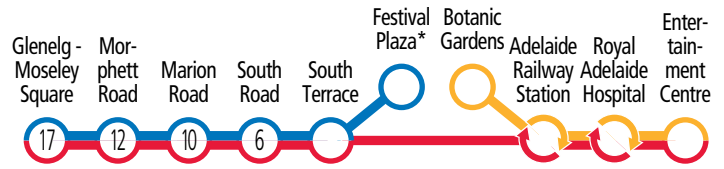

SAFETY STARTS WITH YOU

Be aware and take care when walking around trams

mylicence.sa.gov.au

Government of South Australia
Department of Planning, Transport and Infrastructure

Route descriptions

Glenelg to Royal Adelaide Hospital via Brighton Road, Morphett Road, Marion Road, South Road, Greenhill Road, South Terrace, Victoria Square, King William Street, North Terrace & Port Road. Limited peak trams service the Entertainment Centre. Service operates 7 days.

Legend

Transfer to other tram available.

Adelaide trams

Glennelg to Festival Plaza* & Entertainment Centre. Botanic Gardens to Entertainment Centre.

Saturday, Sunday & public holidays

AM	Glennelg Moseley Square	Morphett Road	Marion Road	South Road	South Terrace	Festival Plaza*	Botanic Gardens	Adelaide Railway Station	Royal Adelaide Hospital	Entertainment Centre
-	6.09	6.12	6.17	6.27	-	-	6.38	6.42	6.49	
6.20	6.28	6.31	6.36	6.46	-	-	6.57	7.01	7.08	
6.40	6.48	6.51	6.56	7.06	-	-	7.17	7.21	7.28	
6.50	6.58	7.01	7.06	7.16	-	-	7.27	7.31	-	
-	-	-	-	-	-	7.24	7.32	7.36	7.44	
7.00	7.08	7.11	7.16	7.26	-	-	7.37	7.41	7.48	
7.10	7.18	7.21	7.26	7.36	-	-	7.47	7.51	-	
-	-	-	-	-	-	7.44	7.52	7.56	8.04	
7.20	7.28	7.31	7.36	7.46	-	-	7.57	8.01	8.08	
7.30	7.38	7.41	7.46	7.56	-	-	8.07	8.11	-	
-	-	-	-	-	-	8.04	8.12	8.16	8.24	
7.40	7.49	7.52	7.57	8.07	-	-	8.20	8.24	-	
7.50	7.59	8.02	8.07	8.17	8.30	-	-	-	-	
-	-	-	-	-	-	8.14	8.22	8.26	8.34	
-	-	-	-	-	-	8.24	8.32	8.36	8.44	
8.00	8.09	8.12	8.17	8.27	-	-	8.40	8.44	-	
8.10	8.19	8.22	8.27	8.37	8.50	-	-	-	-	
-	-	-	-	-	-	8.34	8.42	8.46	8.54	
-	-	-	-	-	-	8.44	8.52	8.56	9.04	
8.20	8.29	8.32	8.37	8.47	-	-	9.00	9.04	-	
8.30	8.39	8.42	8.47	8.57	9.10	-	-	-	-	
-	-	-	-	-	-	8.54	9.02	9.06	9.14	
-	-	-	-	-	-	9.04	9.12	9.16	9.24	
8.40	8.49	8.52	8.57	9.07	-	-	9.20	9.24	-	
8.50	8.59	9.02	9.07	9.17	9.30	-	-	-	-	
-	-	-	-	-	-	9.14	9.22	9.26	9.34	
-	-	-	-	-	-	9.24	9.32	9.36	9.44	