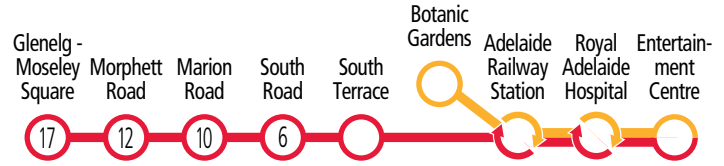

Adelaide trams

Glennelg to Entertainment Centre. Botanic Gardens to Entertainment Centre.

Monday to Friday

AM	Glennelg - Moseley Square	Morphett Road	Marion Road	South Road	South Terrace	Botanic Gardens	Adelaide Railway Station	Royal Adelaide Hospital	Entertainment Centre
-	4.48	4.51	4.56	5.06	-	5.17	5.21	5.28	
4.50	4.58	5.01	5.06	5.16	-	5.27	5.31	5.38	
5.10	5.18	5.21	5.26	5.36	-	5.47	5.51	5.58	
5.20	5.28	5.31	5.36	5.46	-	5.57	6.01	6.08	
5.30	5.38	5.41	5.46	5.56	-	6.07	6.11	-	
-	-	-	-	-	6.04	6.12	6.16	6.24	
5.50	5.58	6.01	6.06	6.16	-	6.27	6.31	6.38	
5.55	6.03	6.06	6.11	6.21	-	6.32	6.36	-	
6.00	6.08	6.11	6.16	6.26	-	6.37	6.41	6.48	
6.10	6.19	6.22	6.27	6.37	-	6.50	6.54	-	
-	-	-	-	-	6.44	6.52	6.56	7.04	
6.20	6.29	6.32	6.37	6.47	-	7.00	7.04	-	
6.25	6.34	6.37	6.42	6.52	-	7.05	7.09	7.17	
6.30	6.39	6.42	6.47	6.57	-	7.10	7.14	-	
-	-	-	-	-	7.04	7.12	7.16	7.24	
6.40	6.49	6.52	6.57	7.07	-	7.20	7.24	-	
-	-	-	-	-	7.14	7.22	7.26	7.34	
6.50	6.59	7.02	7.07	7.17	-	7.30	7.34	-	
-	-	-	-	-	7.24	7.32	7.36	7.44	
7.00	7.09	7.12	7.17	7.27	-	7.40	7.44	-	
-	-	-	-	-	7.34	7.42	7.46	7.54	
7.10	7.19	7.22	7.27	7.37	-	7.50	7.54	-	
-	-	-	-	-	7.44	7.52	7.56	8.04	
7.20	7.29	7.32	7.37	7.47	-	8.00	8.04	-	
-	-	-	-	-	7.54	8.02	8.06	8.14	
7.25	7.34	7.37	7.42	7.52	-	8.05	8.09	8.17	
7.30	7.39	7.42	7.47	7.57	-	8.10	8.14	-	
-	-	-	-	-	8.04	8.12	8.16	8.24	
7.35	7.44	7.47	7.52	8.02	-	8.15	8.19	8.27	
7.40	7.49	7.52	7.57	8.07	-	8.20	8.24	-	
-	-	-	-	-	8.14	8.22	8.26	8.34	
7.45	7.54	7.57	8.02	8.12	-	8.25	8.29	8.37	
7.50	7.59	8.02	8.07	8.17	-	8.30	8.34	-	
-	-	-	-	-	8.24	8.32	8.36	8.44	
7.55	8.04	8.07	8.12	8.22	-	8.35	8.39	8.47	
8.00	8.09	8.12	8.17	8.27	-	8.40	8.44	-	
-	-	-	-	-	8.34	8.42	8.46	8.54	
8.05	8.14	8.17	8.22	8.32	-	8.45	8.49	8.57	
8.10	8.19	8.22	8.27	8.37	-	8.50	8.54	-	
-	-	-	-	-	8.44	8.52	8.56	9.04	
8.15	8.24	8.27	8.32	8.42	-	8.55	8.59	9.07	
8.20	8.29	8.32	8.37	8.47	-	9.00	9.04	-	
-	-	-	-	-	8.54	9.02	9.06	9.14	
8.30	8.39	8.42	8.47	8.57	-	9.10	9.14	-	
-	-	-	-	-	9.04	9.12	9.16	9.24	
8.40	8.49	8.52	8.57	9.07	-	9.20	9.24	-	
-	-	-	-	-	9.14	9.22	9.26	9.34	
8.50	8.59	9.02	9.07	9.17	-	9.30	9.34	-	
-	-	-	-	-	9.24	9.32	9.36	9.44	
9.00	9.09	9.12	9.17	9.27	-	9.40	9.44	-	
-	-	-	-	-	9.34	9.42	9.46	9.54	
9.10	9.19	9.22	9.27	9.37	-	9.50	9.54	-	
-	-	-	-	-	9.44	9.52	9.56	10.04	
9.20	9.29	9.32	9.37	9.47	-	10.00	10.04	-	
-	-	-	-	-	9.54	10.02	10.06	10.14	
9.30	9.39	9.42	9.47	9.57	-	10.10	10.14	-	
-	-	-	-	-	10.04	10.12	10.16	10.24	
9.40	9.49	9.52	9.57	10.07	-	10.20	10.24	-	
-	-	-	-	-	10.14	10.22	10.26	10.34	

Monday to Friday