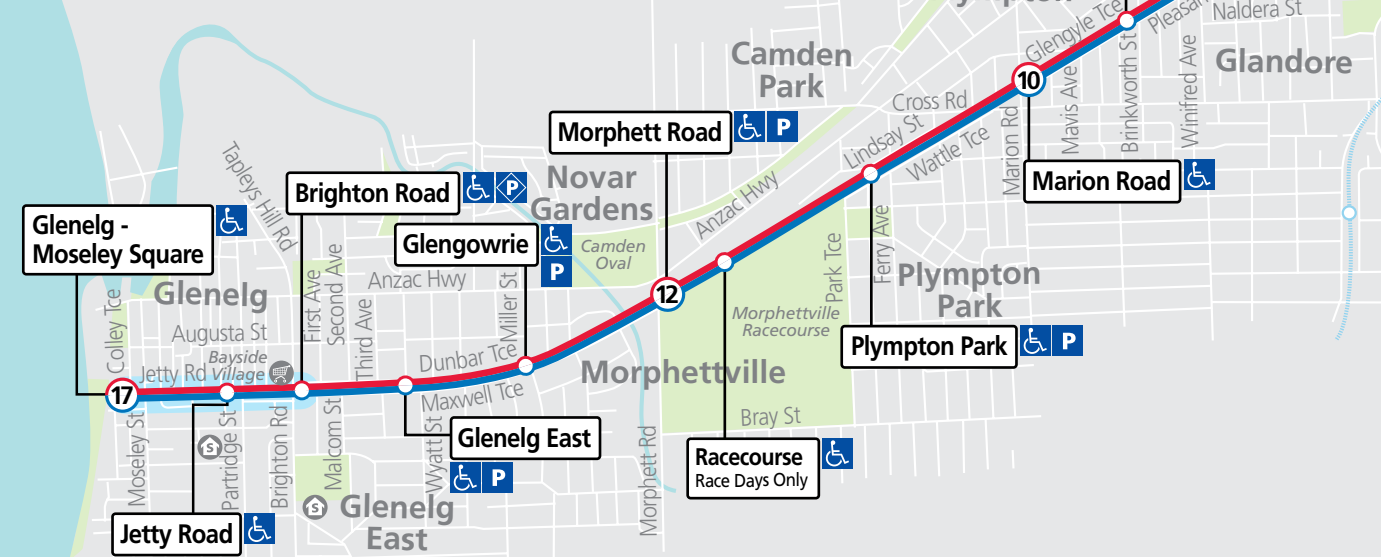

SAFETY STARTS WITH YOU

Be aware and take care when walking around trams

mylicence.sa.gov.au

Government of South Australia
Department of Planning, Transport and Infrastructure

Route descriptions

Glenelg to Royal Adelaide Hospital via Brighton Road, Morphett Road, Marion Road, South Road, Greenhill Road, South Terrace, Victoria Square, King William Street, North Terrace & Port Road. Limited peak trams service the Entertainment Centre. Service operates 7 days.

Explanation

* Festival Plaza services operate on weekends, public holidays and Adelaide Oval special event days only.

Legend

- Transfer to other tram available.
- G** - Tram departs stop 13 Glengowrie at the time shown.

Adelaide trams

Glenelg to Festival Plaza* & Entertainment Centre. Botanic Gardens to Entertainment Centre.

* Weekends, public holidays and Adelaide Oval special event days only

i Getting on and off the trams
Trams service all stops in the city. For stops outside the city, you must request the tram to stop by pushing the red button located on most poles inside the tram.

Legend

- Glenelg to Royal Adelaide Hospital
- Botanic Gardens to Entertainment Centre
- Glenelg to Festival Plaza
- Limited tram services
- Tram stop
- Train line & station
- FREE tram service
- Tram stop relating to timetable
- Transfer to other tram available
- Park 'n' Ride
- P Parking
- Accessible tram stop
- Hospital
- School
- Shopping Centre
- Educational Institution
- Medical research precinct
- Adelaide Metro InfoCentre