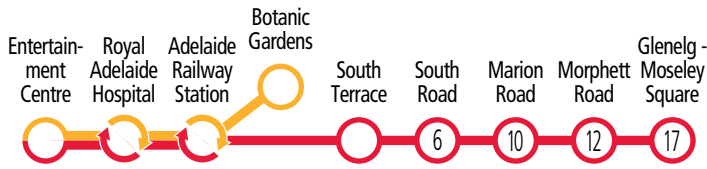

SAFETY STARTS WITH YOU

Be aware and take care when walking around trams

mylicence.sa.gov.au

Government of South Australia
Department of Planning, Transport and Infrastructure

Route descriptions

Glenelg to Royal Adelaide Hospital via Brighton Road, Morphett Road, Marion Road, South Road, Greenhill Road, South Terrace, Victoria Square, King William Street, North Terrace & Port Road. Limited peak trams service the Entertainment Centre. Service operates 7 days.

Saturday, Sunday & public holidays

PM	Glennelg Moseley Square	Morphett Road	Marion Road	South Road	South Terrace	Festival Plaza*	Botanic Gardens	Adelaide Railway Station	Royal Adelaide Hospital	Entertainment Centre
-	-	-	-	-	-	-	8.44	8.52	8.56	9.04
-	-	-	-	-	-	-	9.04	9.12	9.16	9.24
8.50	8.58	9.01	9.06	9.16	-	-	9.27	9.31	-	
9.10	9.19	9.22	9.27	9.37	9.50	-	-	-	-	
-	-	-	-	-	-	9.24	9.32	9.36	9.44	
-	-	-	-	-	-	9.44	9.52	9.56	10.04	
9.30	9.38	9.41	9.46	9.56	-	-	10.07	10.11	-	
9.50	9.59	10.02	10.07	10.17	10.30	-	-	-	-	
-	-	-	-	-	-	10.04	10.12	10.16	10.24	
-	-	-	-	-	-	10.24	10.32	10.36	10.44	
10.10	10.18	10.21	10.26	10.36	-	-	10.47	10.51	-	
10.30	10.38	10.41	10.46	10.56	11.07	-	-	-	-	
-	-	-	-	-	-	10.44	10.52	10.56	11.04	
-	-	-	-	-	-	11.04	11.12	11.16	11.24	
10.50	10.58	11.01	11.06	11.16	-	-	11.27	11.31	-	
11.10	11.18	11.21	11.26	11.36	11.47	-	-	-	-	
-	-	-	-	-	-	11.24	11.32	11.36	11.44	
-	-	-	-	-	-	11.44	11.52	11.56	12.04	
11.30	11.38	11.41	11.46	11.56	-	-	12.07	12.11	-	
AM	-	-	-	-	-	-	12.04	12.12	12.16	12.24

Explanation

* Festival Plaza services operate on weekends, public holidays and Adelaide Oval special event days only.

Legend

Transfer to other tram available.

Adelaide trams Entertainment Centre to Botanic Gardens & Glenelg