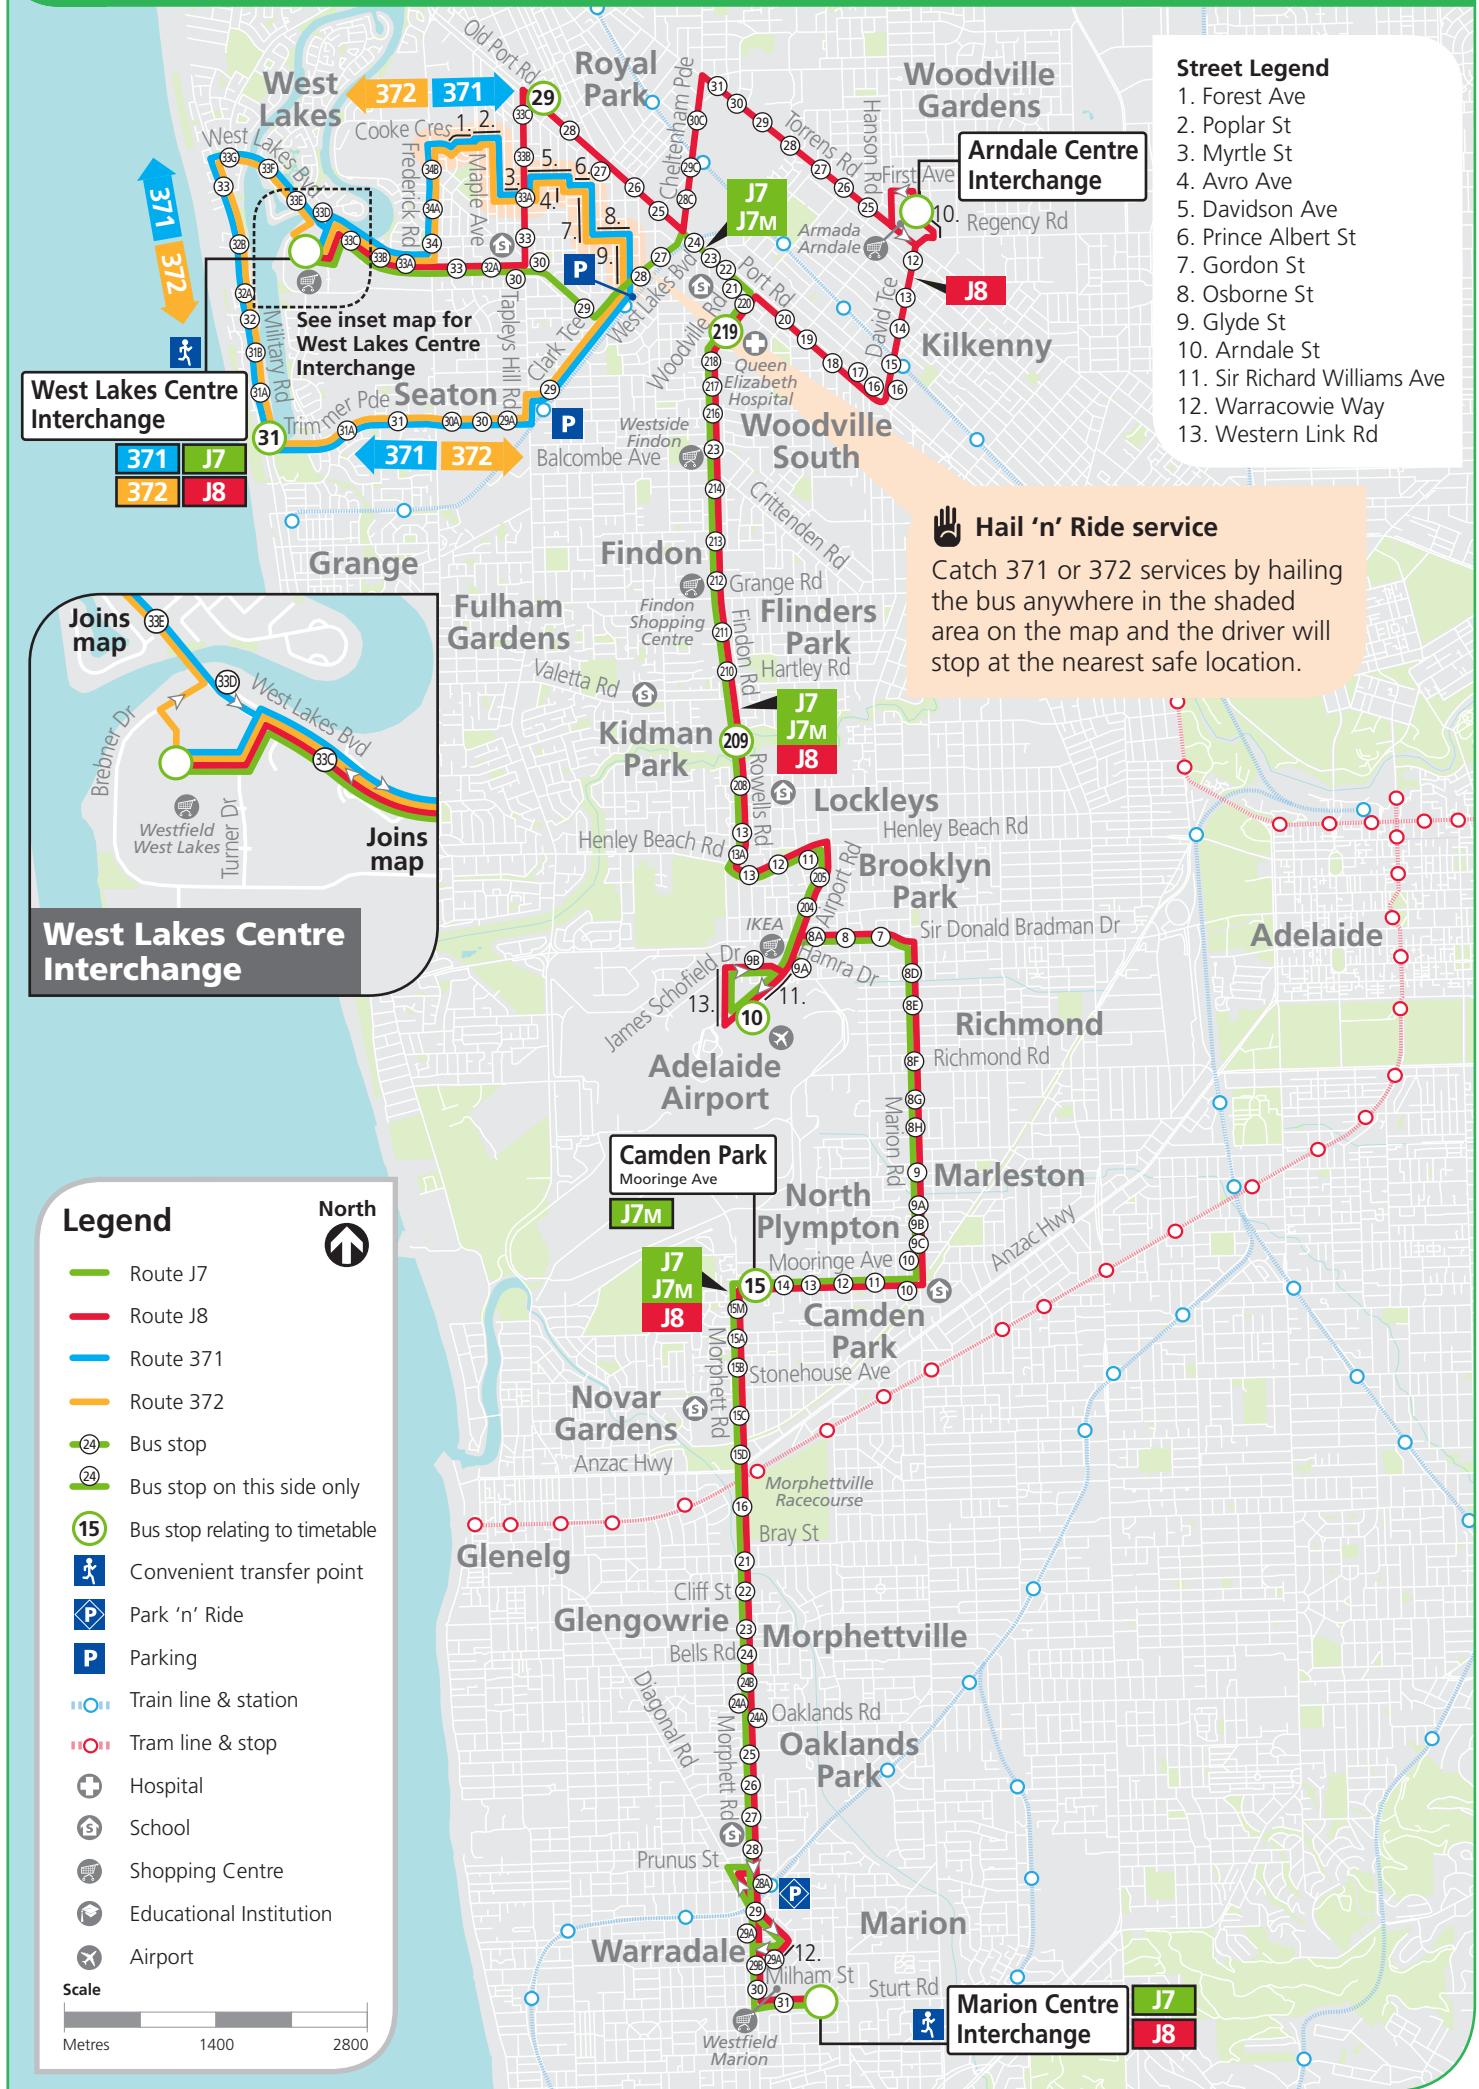

J7, J8, 371, 372 West Lakes to Camden Park & Marion Centre

Street Legend

1. Forest Ave
2. Poplar St
3. Myrtle St
4. Avro Ave
5. Davidson Ave
6. Prince Albert St
7. Gordon St
8. Osborne St
9. Glyde St
10. Arndale St
11. Sir Richard Williams Ave
12. Warracowie Way
13. Western Link Rd

Arndale Centre Interchange

West Lakes Centre Interchange

See inset map for West Lakes Centre Interchange

Hail 'n' Ride service

Catch 371 or 372 services by hailing the bus anywhere in the shaded area on the map and the driver will stop at the nearest safe location.

Joins map

Joins map

West Lakes Centre Interchange

Legend

- Route J7
- Route J8
- Route 371
- Route 372
- Bus stop
- Bus stop on this side only
- Bus stop relating to timetable
- Convenient transfer point
- Park 'n' Ride
- Parking
- Train line & station
- Tram line & stop
- Hospital
- School
- Shopping Centre
- Educational Institution
- Airport

Marion Centre Interchange