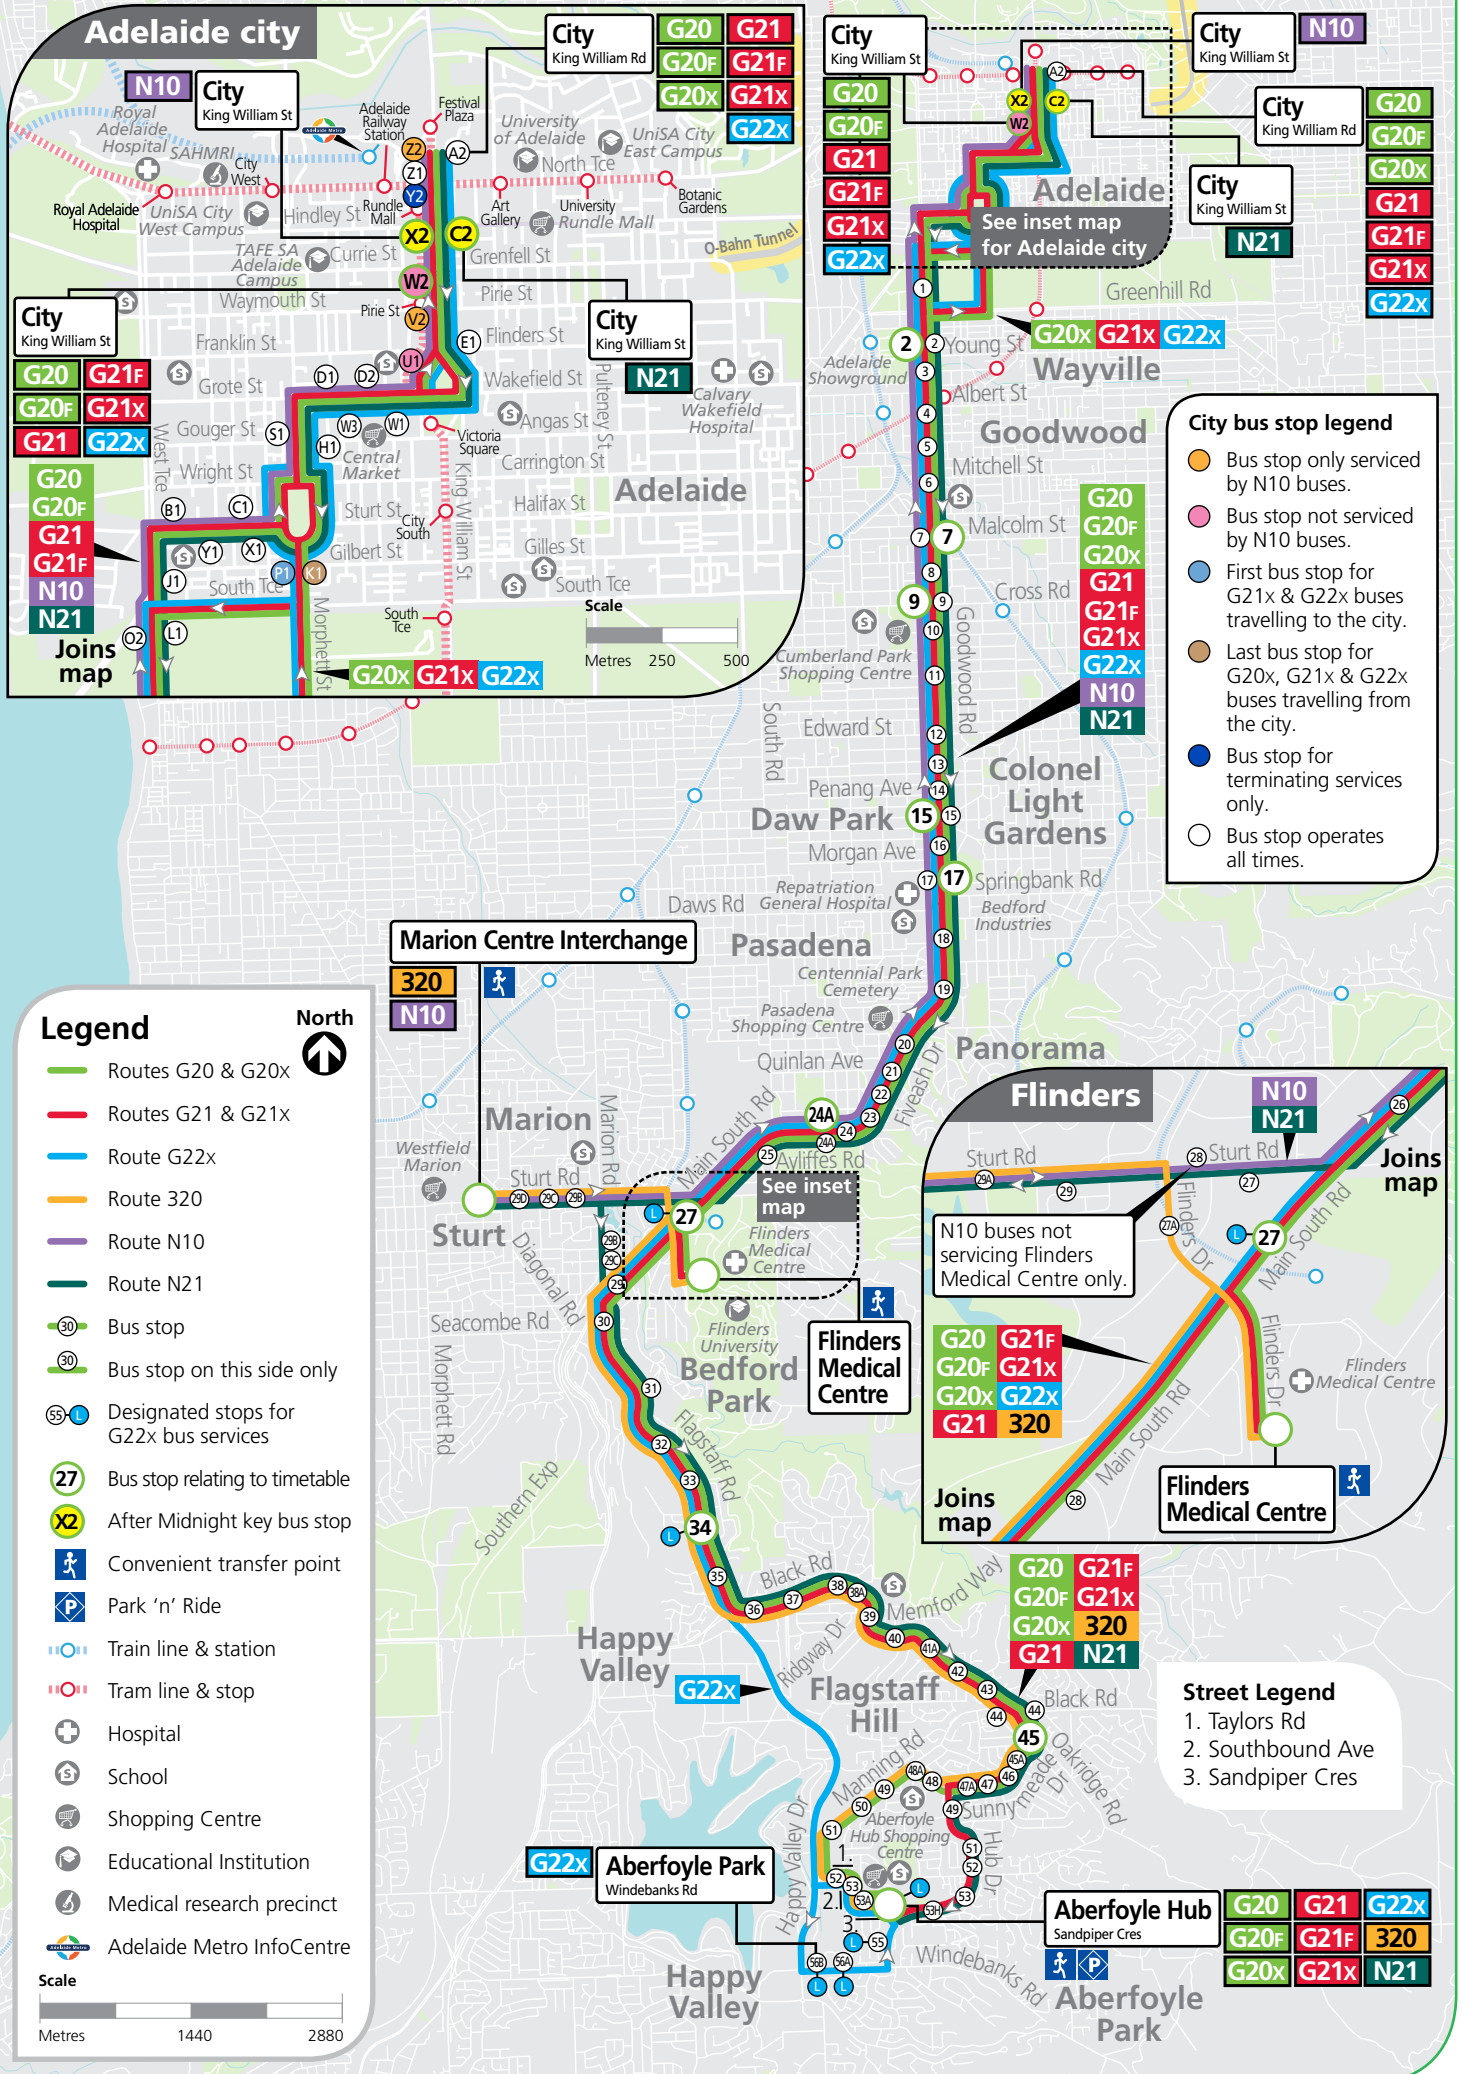

# G20, G21, G22x, 320, N10, N21 Aberfoyle Park & Aberfoyle Hub to Marion Centre & city

### Legend

- Routes G20 & G20x
- Routes G21 & G21x
- Route G22x
- Route 320
- Route N10
- Route N21
- Bus stop
- Bus stop on this side only
- Designated stops for G22x bus services
- Bus stop relating to timetable
- After Midnight key bus stop
- Convenient transfer point
- Park 'n' Ride
- Train line & station
- Tram line & stop
- + Hospital
- S School
- S Shopping Centre
- S Educational Institution
- S Medical research precinct
- S Adelaide Metro InfoCentre

### Street Legend

1. Taylors Rd
2. Southbound Ave
3. Sandpiper Cres

Joins map

Joins map

N10 buses not servicing Flinders Medical Centre only.

See inset map for Adelaide city

See inset map

G20	G21	G22x
G20F	G21F	320
G20x	G21x	N21

City	G20	G21
King William Rd	G20F	G21F
	G20x	G21x
		G22x

City	N10
King William St	

City	G20
King William Rd	G20F
	G20x
	G21
	G21F
	G21x
	G22x

320
N10

G20	G21F
G20F	G21x
G20x	G22x
G21	320
	N21

G22x
------

Aberfoyle Hub	G20	G21	G22x
Sandpiper Cres	G20F	G21F	320
	G20x	G21x	N21