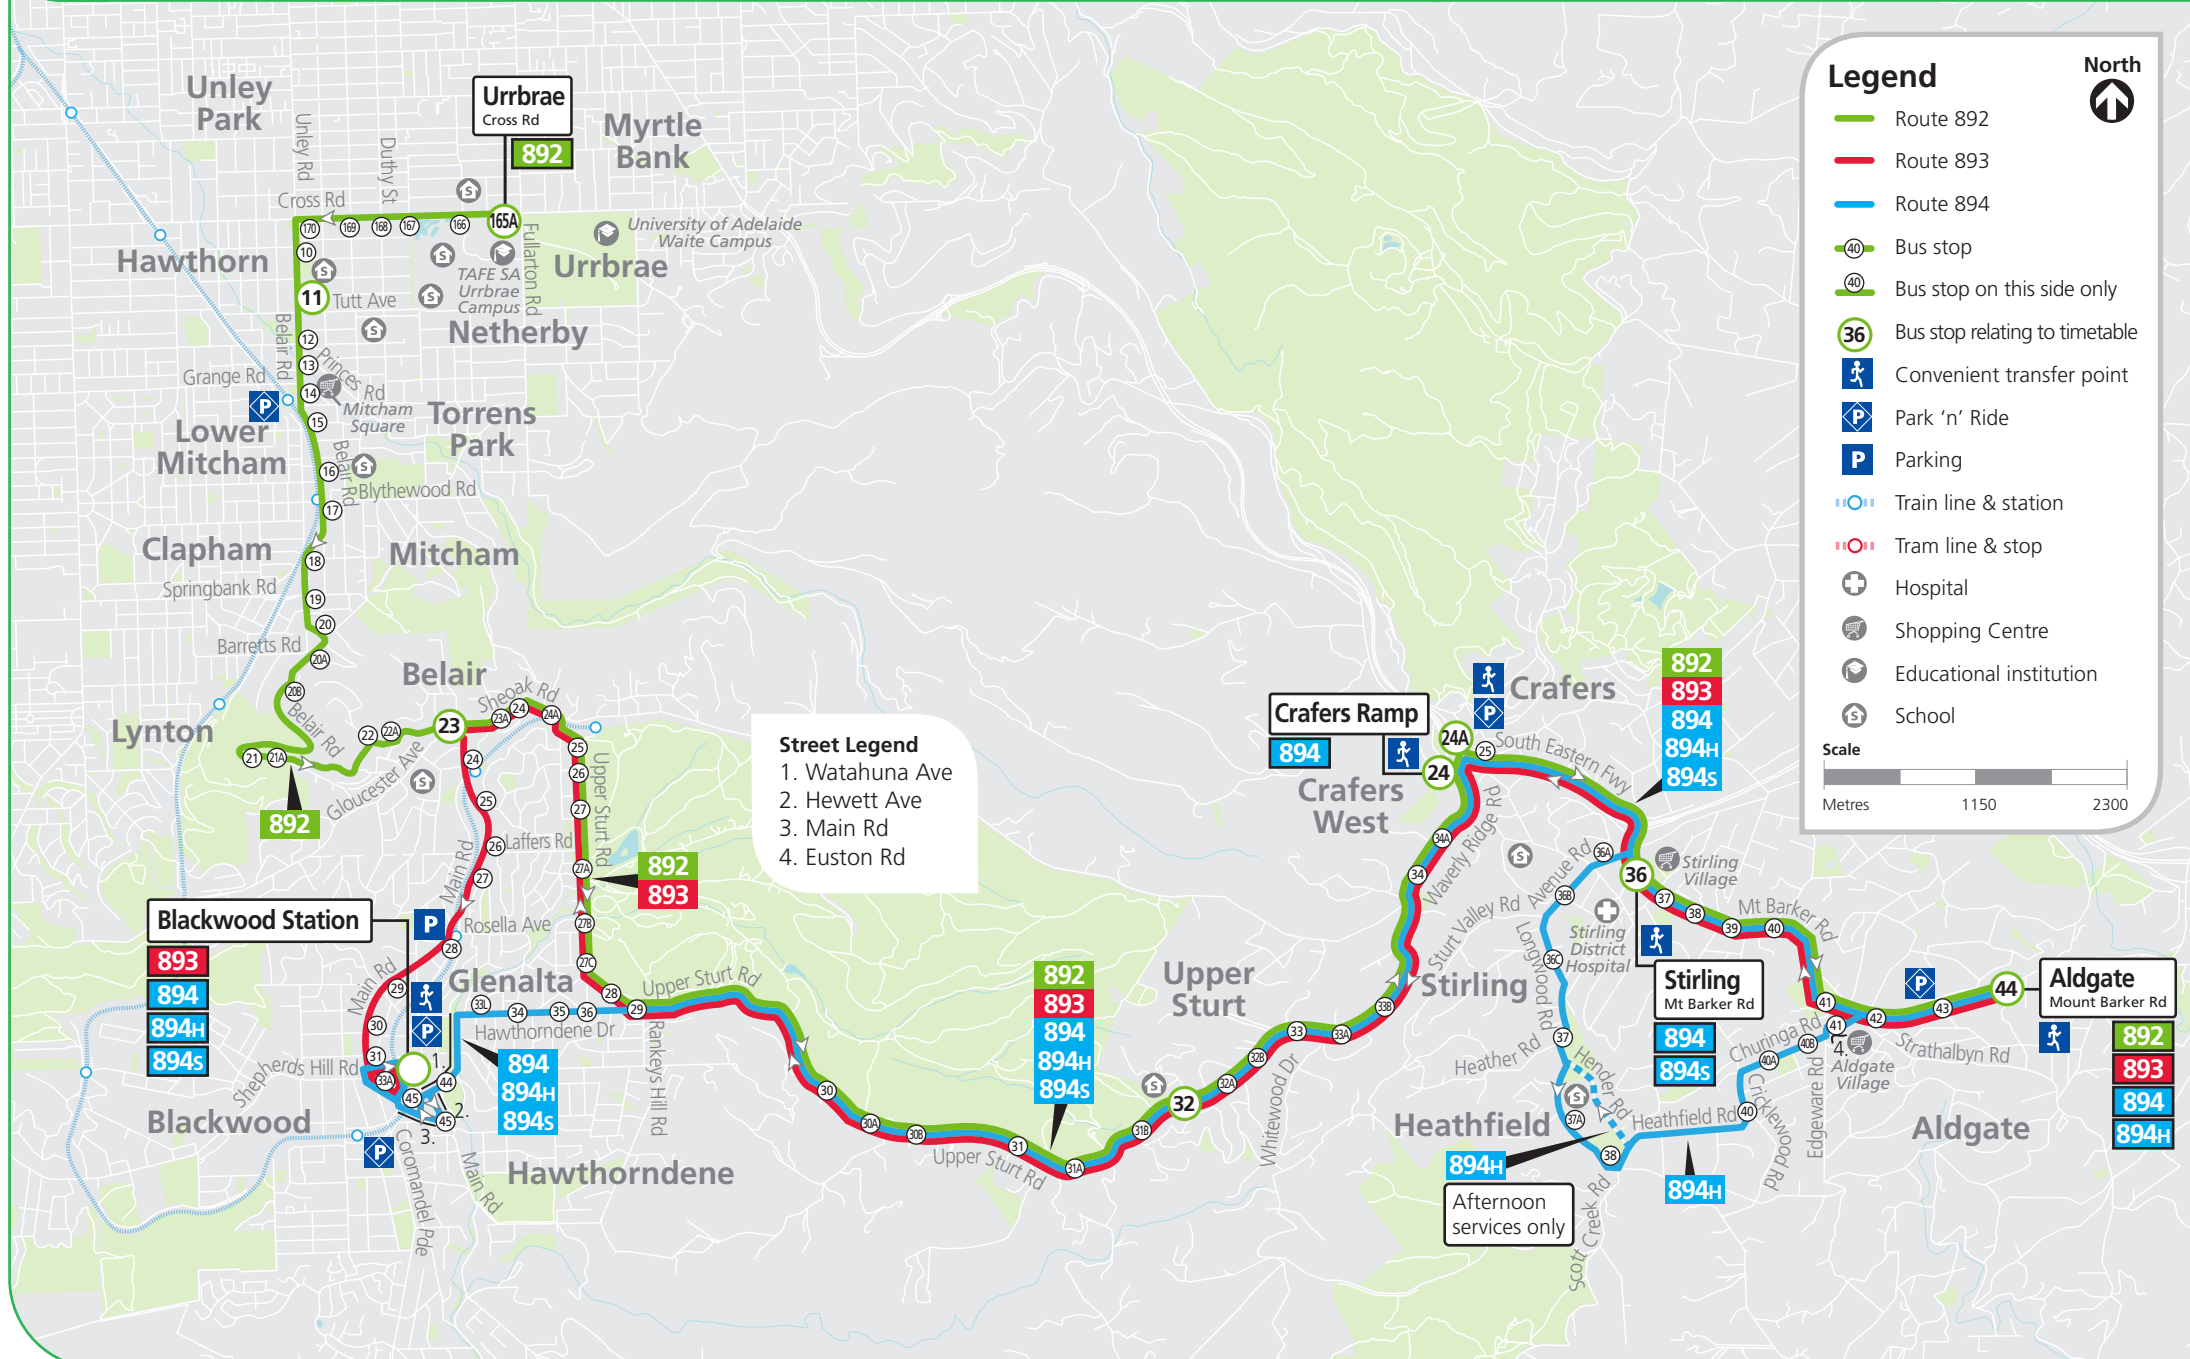

892, 893, 894 Urrbrae & Blackwood to Stirling & Aldgate

Street Legend

1. Watahuna Ave
2. Hewett Ave
3. Main Rd
4. Euston Rd

Legend

- Route 892
- Route 893
- Route 894
- Bus stop
- Bus stop on this side only
- Bus stop relating to timetable
- Convenient transfer point
- Park 'n' Ride
- Parking
- Train line & station
- Tram line & stop
- Hospital
- Shopping Centre
- Educational institution
- School

Scale

Metres 1150 2300

North

Blackwood Station

893
894
894H
894s

36

894
894H
894s

892
893
894
894H
894s

Crafers Ramp

894

892
893
894
894H
894s

894
894s

Aldgate
Mount Barker Rd

892
893
894
894H

894H
Afternoon services only