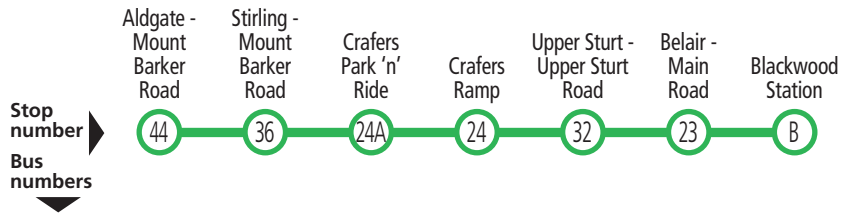

Route descriptions

892 **Urrbrae to Aldgate**
via Belair Road, Upper Sturt Road & Mount Barker Road. Service operates school days only.

893 **Aldgate to Blackwood Station** via Mount Barker Road, Upper Sturt Road & Main Road. Service operates Monday–Friday.

894 **Aldgate, Stirling & Crafers West to Blackwood Station** via Mount Barker Road, Upper Sturt Road & Hawthorndene Drive. Service operates Monday–Friday.
894H - via Heathfield. Service operates school days only.
894s - Blackwood Station to stop 36 Mount Barker Road, Stirling.

892, 893, 894 Urrbrae & Blackwood to Stirling & Aldgate

893, 894 Aldgate, Stirling & Crafers to Blackwood

Monday to Friday								
AM	894	-	-	-	7.19	7.24	-	7.38
	893	7.31	7.38	-	7.41	7.47	8.01	8.08
PM	894H	ST2.43	AST2.57	ST3.00	-	ST3.08	-	ST3.22
	894H	S3.33	AS3.47	S3.50	-	S3.58	-	S4.12
	894	H3.44	H3.50	H3.53	-	H3.59	-	H4.13
	894	-	4.50	4.52	-	4.59	-	5.11
	894	-	5.50	5.52	-	5.59	-	6.11

Legend

- A** – Time shown is at stop 36A Avenue Road, Stirling.
- H** – School holidays only.
- S** – School days only.
- T** – Tuesday only.

892, 894 Urrbrae & Blackwood to Stirling & Aldgate

Monday to Friday									
AM	894	-	-	-	7.41	7.51	7.58	8.01	8.07
	894	-	-	-	H8.13	H8.23	H8.32	H8.35	H8.41
	894H	-	-	-	S8.13	S8.23	S8.32	SB8.36	S8.49
PM	892	S3.33	S3.40	S3.54	-	S4.06	S4.14	S4.18	S4.24
	894s	-	-	-	4.18	4.28	4.33	4.37	-
	894s	-	-	-	5.23	5.33	5.38	5.42	-
	894	-	-	-	6.23	6.33	6.38	6.41	6.45