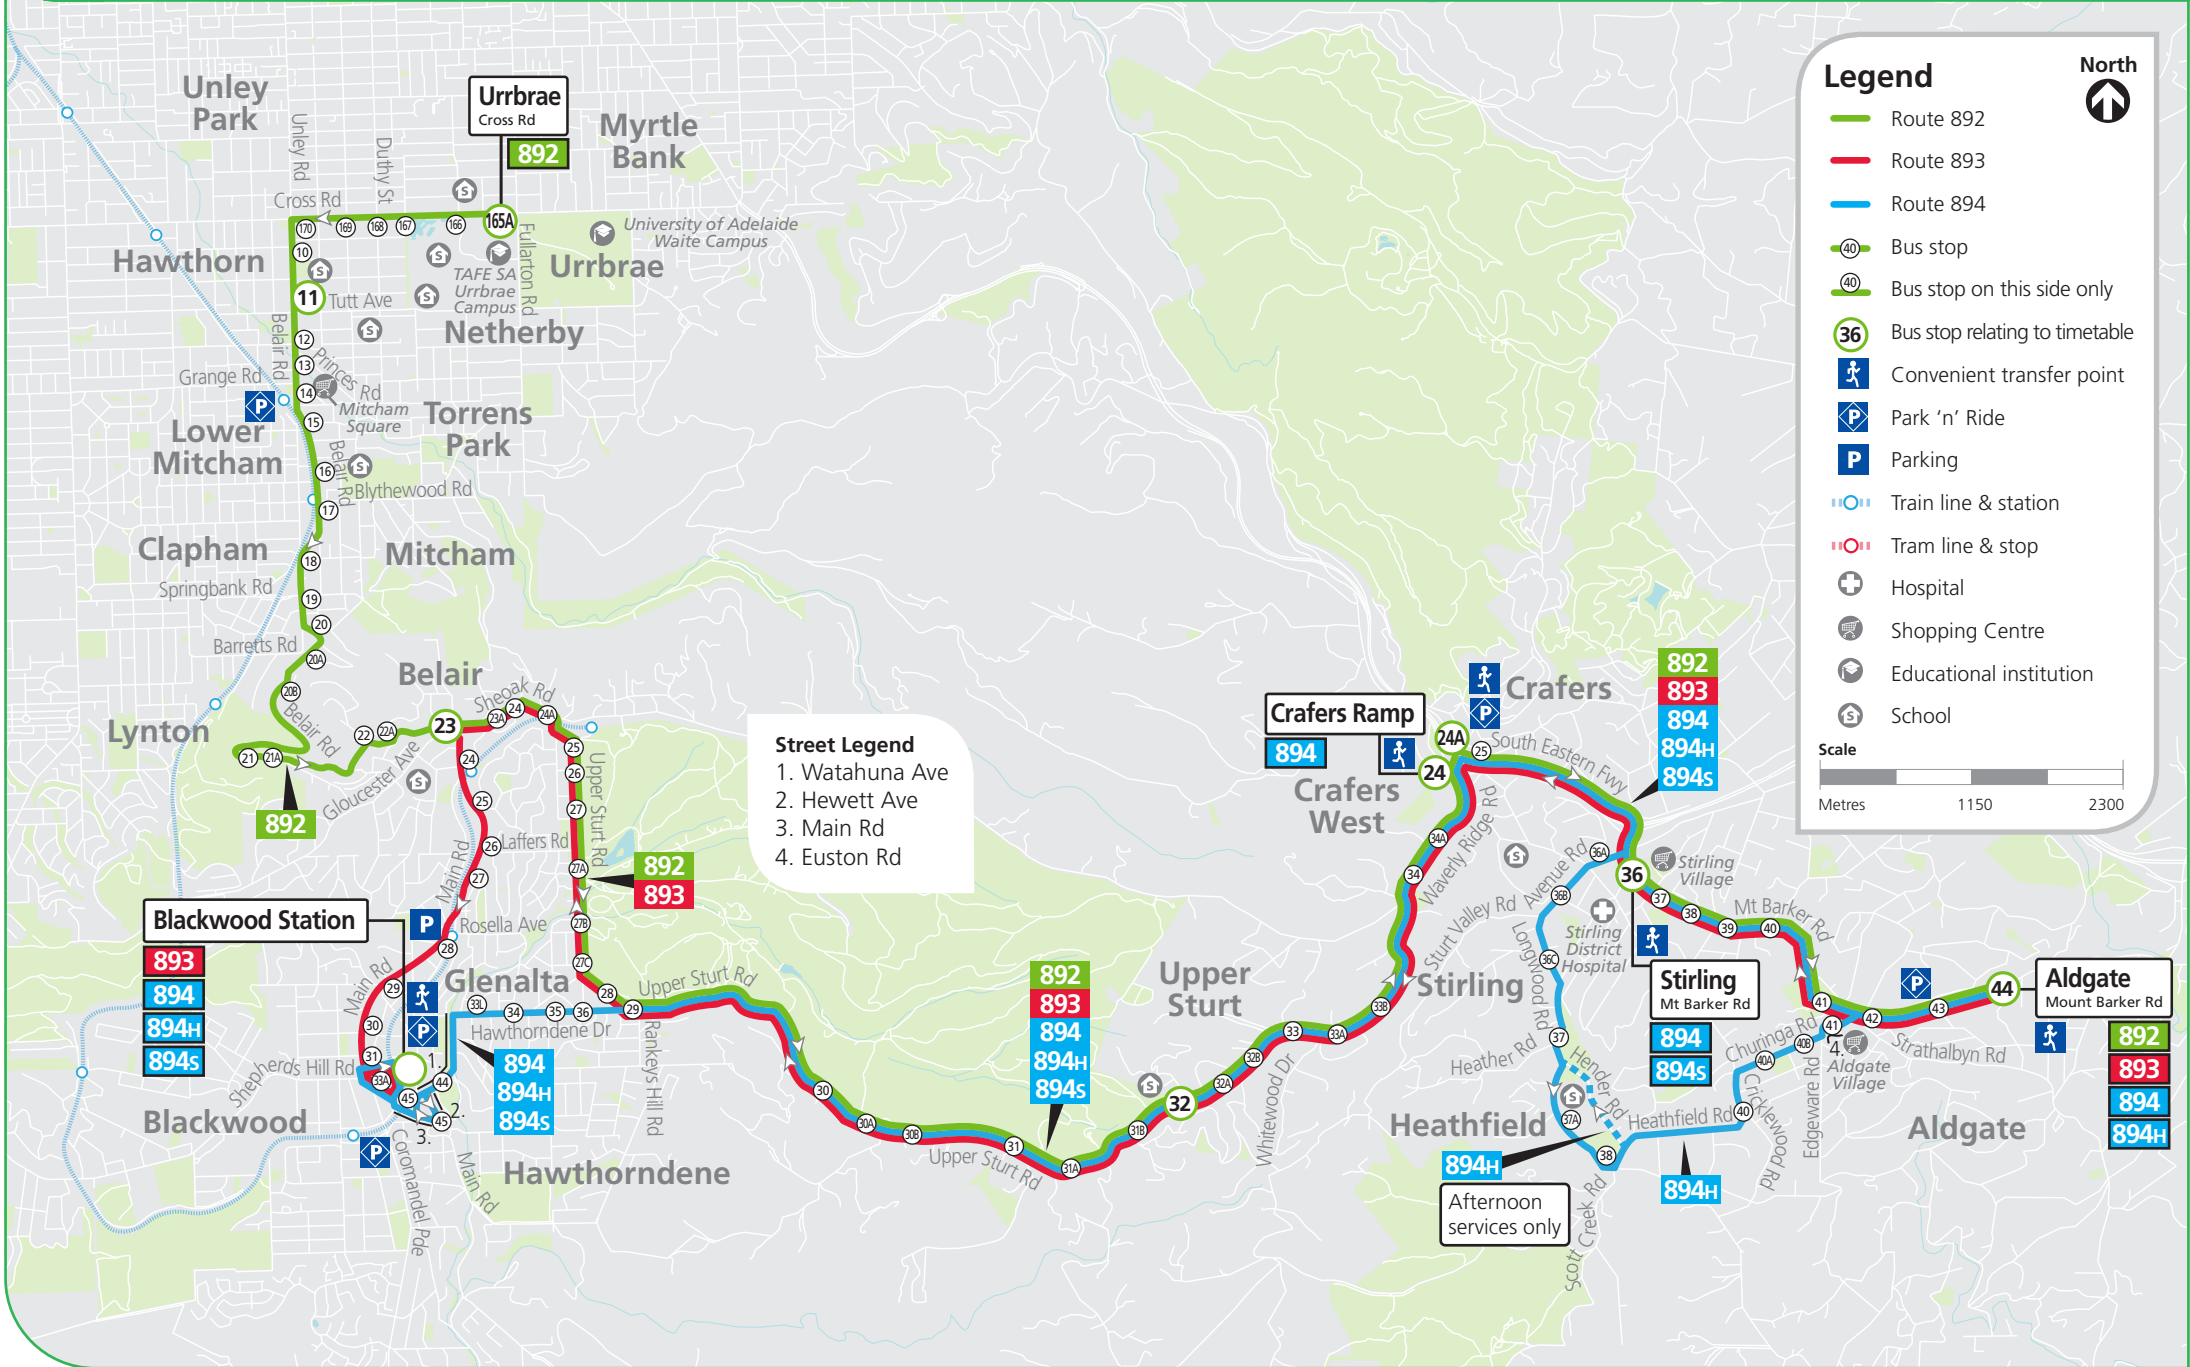

892, 893, 894 Urrbrae & Blackwood to Stirling & Aldgate