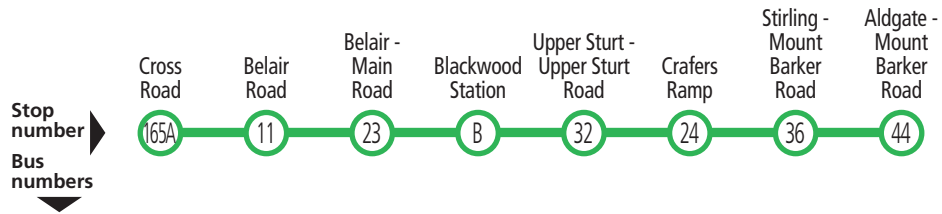

894 **Aldgate, Stirling & Crafers West to Blackwood Station** via Mount Barker Road, Upper Sturt Road & Hawthorndene Drive. Service operates Monday–Friday.
894H - via Heathfield. Service operates school days only.
894s - Blackwood Station to stop 36 Mount Barker Road, Stirling.

892, 893, 894 Urrbrae & Blackwood to Stirling & Aldgate

893, 894 Aldgate, Stirling & Crafers to Blackwood

Monday to Friday								
AM	894	-	-	-	7.19	7.24	-	7.38
	893	7.31	7.38	-	7.41	7.47	8.01	8.08
PM	894H	ST2.43	AST2.57	ST3.00	-	ST3.08	-	ST3.22
	894H	S3.33	AS3.47	S3.50	-	S3.58	-	S4.12
	894	H3.44	H3.50	H3.53	-	H3.59	-	H4.13
	894	-	4.50	4.52	-	4.59	-	5.11
	894	-	5.50	5.52	-	5.59	-	6.11

Legend

- A** – Time shown is at stop 36A Avenue Road, Stirling.
- H** – School holidays only.
- S** – School days only.
- T** – Tuesday only.

892, 894 Urrbrae & Blackwood to Stirling & Aldgate

Monday to Friday									
AM	894	-	-	-	7.41	7.51	7.58	8.01	8.07
	894	-	-	-	H8.13	H8.23	H8.32	H8.35	H8.41
	894H	-	-	-	S8.13	S8.23	S8.32	SB8.36	S8.49
PM	892	S3.33	S3.40	S3.54	-	S4.06	S4.14	S4.18	S4.24
	894s	-	-	-	4.18	4.28	4.33	4.37	-
	894s	-	-	-	5.23	5.33	5.38	5.42	-
	894	-	-	-	6.23	6.33	6.38	6.41	6.45

Legend

- B** – Time shown is at stop 36B Avenue Road, Stirling.
- H** – School holidays only.
- S** – School days only.