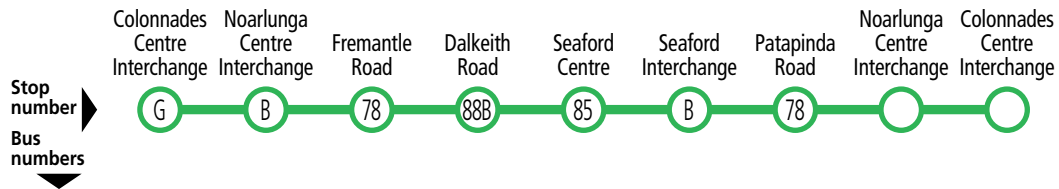

745 Seaford Anti-clockwise loop

Monday to Friday

		Colonnades Centre Interchange	Noarlunga Centre Interchange	Fremantle Road	Dalkeith Road	Seaford Centre	Seaford Interchange	Patapinda Road	Noarlunga Centre Interchange	Colonnades Centre Interchange
AM	745A	-	-	-	Z5.15	Z5.24	Z5.27	Z5.33	Z5.47	-
	745A	-	-	-	Z5.45	Z5.54	Z5.57	Z6.03	Z6.17	-
	745A	-	Z5.54	Z6.04	Z6.17	Z6.26	Z6.29	Z6.35	Z6.49	-
	745A	-	6.20	6.30	6.43	6.52	6.55	7.01	7.15	-
	745A	-	6.28	6.38	6.51	7.00	7.03	7.09	7.23	-
	745A	-	6.49	6.59	7.12	7.21	7.24	7.30	7.44	-
	745	-	7.09	7.19	7.32	7.41	7.44	7.50	8.06	8.11
	745	-	7.39	7.49	8.02	8.11	8.14	8.20	8.38	8.41
	745	-	8.07	8.17	8.31	8.41	8.44	8.50	9.04	9.07
	745	8.35	8.37	8.47	9.00	9.09	9.12	9.18	9.32	9.35
PM	745	9.05	9.07	9.17	9.30	9.39	9.42	9.48	10.00	10.03
	745	10.05	10.07	10.17	10.30	10.39	10.42	10.48	11.00	11.03
	745	11.05	11.07	11.17	11.30	11.39	11.42	11.48	12.00	12.03
	745	12.05	12.07	12.17	12.30	12.39	12.42	12.48	1.00	1.03
	745	1.05	1.07	1.17	1.30	1.39	1.42	1.48	2.00	2.03
	745	2.05	2.07	2.17	2.30	2.39	2.42	2.48	3.00	3.03
	745	2.35	2.37	2.47	3.00	3.09	3.12	3.18	3.32	3.35
	745	3.05	3.07	3.17	3.30	3.39	3.42	3.48	4.02	4.05
	745	3.35	3.37	3.47	4.00	4.09	4.12	4.18	4.32	4.35
	745	4.05	4.07	4.17	4.30	4.39	4.42	4.48	5.02	5.05
	745	4.35	4.37	4.47	5.00	5.09	5.12	5.18	5.32	5.35
	745	5.08	5.10	5.20	5.33	5.42	5.45	5.51	6.05	6.08
	745	5.23	5.25	5.35	5.48	5.57	6.00	6.06	6.20	6.23
	745	5.43	5.45	5.57	6.10	6.19	6.22	6.28	6.42	6.45
	745	5.56	5.58	6.10	6.23	6.32	6.35	6.41	6.55	6.58
	745	6.26	6.28	6.38	6.51	7.00	7.03	7.09	7.23	7.26
	745	6.47	6.49	6.59	7.11	7.19	7.22	7.28	7.42	7.45
	745	7.50	7.52	8.02	8.14	8.22	8.25	8.31	8.45	8.48
745A	8.50	8.52	9.02	9.14	9.22	9.25	9.31	9.45	-	
745A	9.50	9.52	10.02	10.14	10.22	10.25	10.31	10.45	-	
745C	-	10.52	11.02	11.14	11.22	11.25	-	-	-