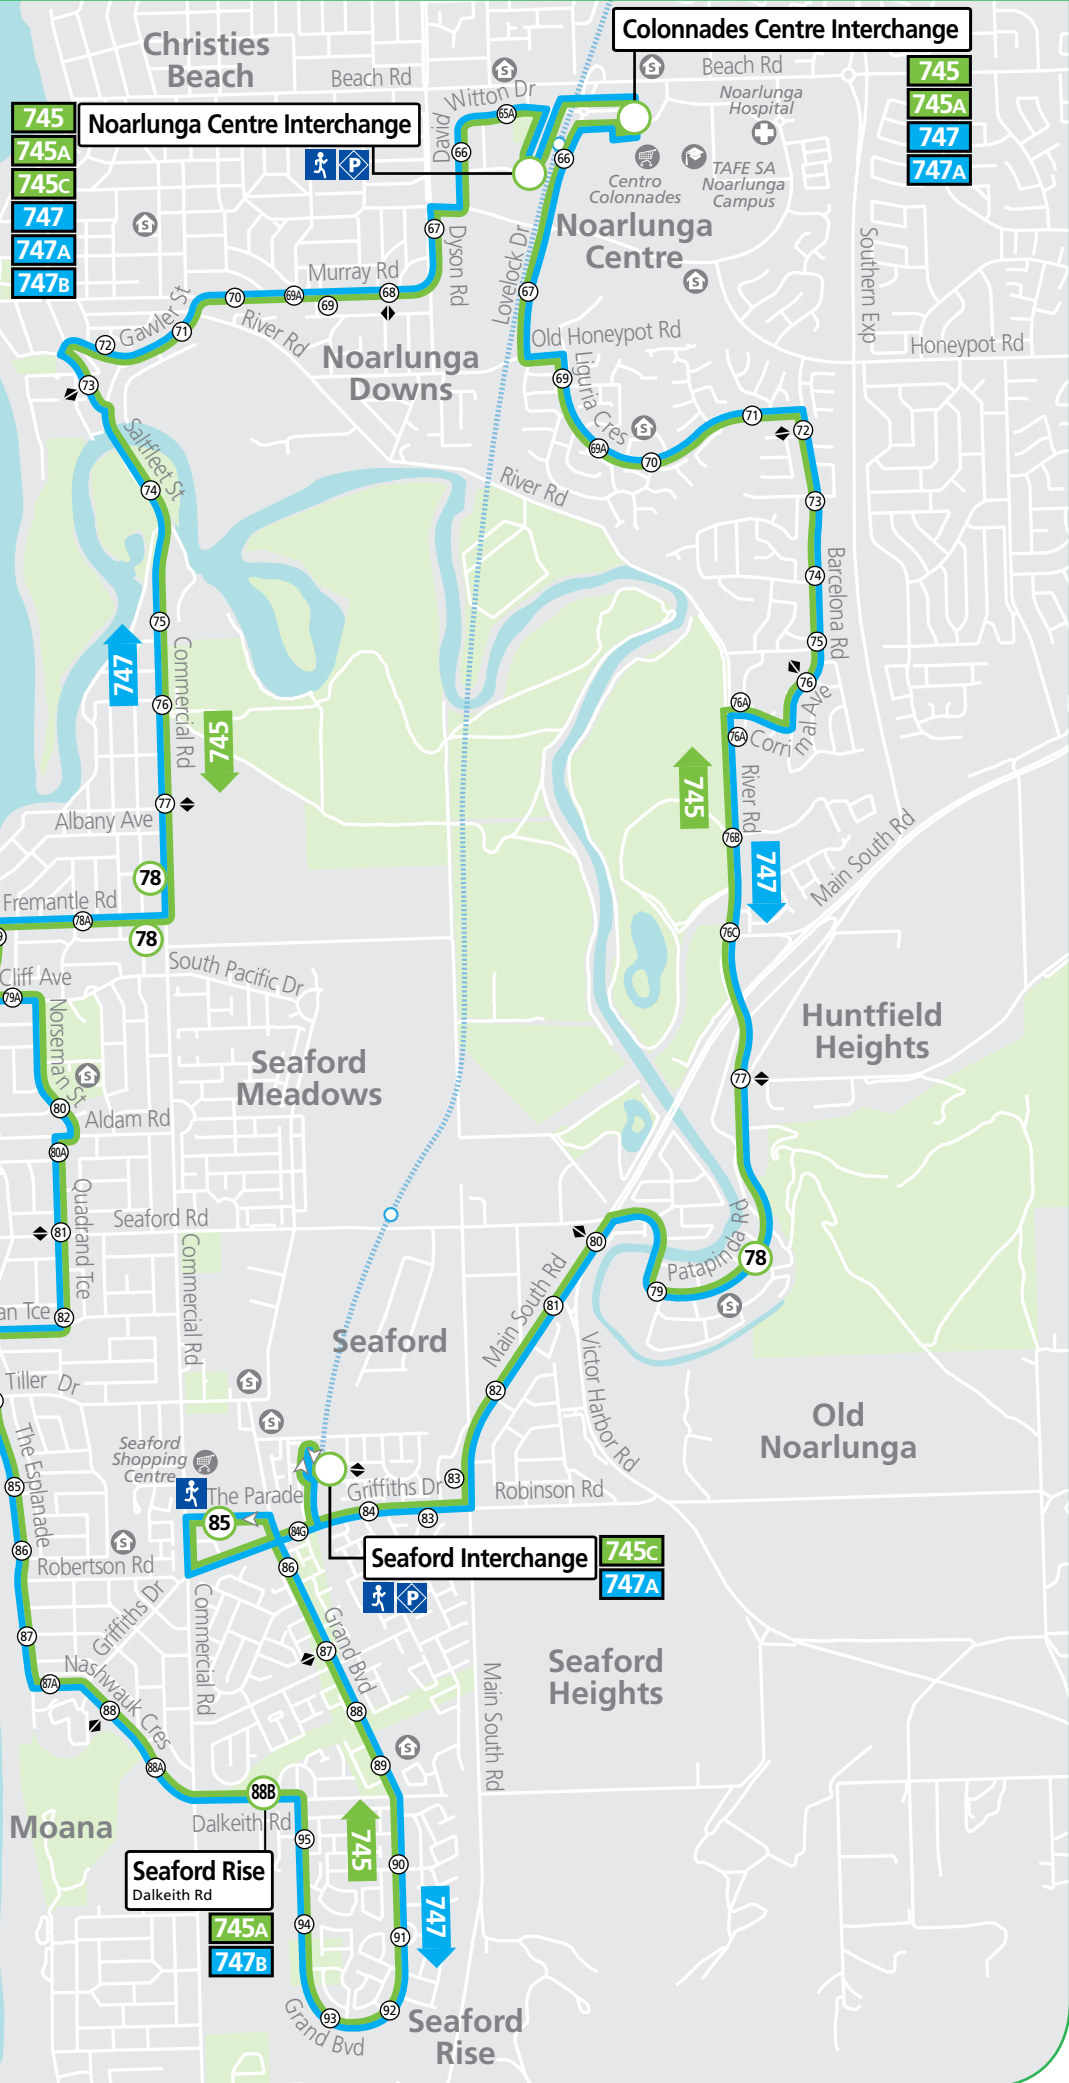

Route descriptions

745 **Seaford Circuit** via Moana & Noarlunga Downs.
Anti-clockwise loop service operates 7 days.
745A - terminates at Noarlunga Centre Interchange.
745c - terminates at Seaford Interchange.

747 **Seaford Circuit** via Noarlunga Downs & Moana.
Clockwise loop service operates 7 days.
747A - terminates at Noarlunga Centre Interchange.
747B - terminates at stop 88B Dalkeith Road, Seaford Rise.

Government of South Australia

745, 747 Seaford loop

Legend

- Route 745
- Route 747
- Bus stop
- Bus stop on this side only
- Bus stop relating to timetable
- Section marker
- Convenient transfer point
- Park 'n' Ride
- Train line & station
- Hospital
- School
- Shopping Centre
- Educational Institution