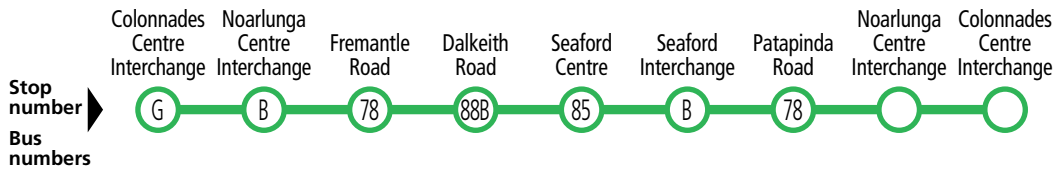

745 Seaford Anti-clockwise loop

Monday to Friday

		Colonnades Centre Interchange	Noarlunga Centre Interchange	Fremantle Road	Dalkeith Road	Seaford Centre	Seaford Interchange	Patapinda Road	Noarlunga Centre Interchange	Colonnades Centre Interchange
AM	745A	-	-	-	Z5.19	Z5.25	Z5.28	Z5.34	Z5.48	-
	745A	-	-	-	Z5.49	Z5.55	Z5.58	Z6.04	Z6.18	-
	745A	-	Z5.53	Z6.01	Z6.14	Z6.23	Z6.28	Z6.34	Z6.48	-
	745A	-	6.18	6.26	6.39	6.48	6.53	6.59	7.13	-
	745A	-	6.28	6.36	6.49	6.58	7.03	7.09	7.23	-
	745A	-	6.48	6.56	7.09	7.18	7.23	7.29	7.43	-
	745	-	7.10	7.18	7.31	7.40	7.43	7.49	8.05	8.08
	745	-	7.40	7.48	8.01	8.10	8.13	8.19	8.35	8.38
	745	-	8.08	8.17	8.30	8.40	8.45	8.51	9.05	9.08
	745	8.32	8.34	8.43	8.56	9.06	9.10	9.16	9.30	9.33
PM	745	9.05	9.07	9.17	9.29	9.38	9.41	9.47	10.00	10.03
	745	10.05	10.07	10.17	10.29	10.38	10.41	10.47	11.00	11.03
	745	11.05	11.07	11.17	11.29	11.38	11.41	11.47	12.00	12.03
	745	12.05	12.07	12.17	12.29	12.38	12.41	12.47	1.00	1.03
	745	1.05	1.07	1.17	1.29	1.38	1.41	1.47	2.00	2.03
	745	2.05	2.07	2.17	2.29	2.38	2.41	2.47	3.00	3.03
	745	2.35	2.37	2.47	2.59	3.08	3.11	3.17	3.30	3.33
	745	3.05	3.07	3.17	3.29	3.38	3.41	3.47	4.00	4.03
	745	3.35	3.37	3.47	3.59	4.08	4.11	4.17	4.30	4.33
	745	4.00	4.02	4.12	4.24	4.33	4.36	4.42	4.55	4.58
	745	4.35	4.37	4.47	4.59	5.08	5.11	5.17	5.30	5.33
	745	5.10	5.12	5.22	5.34	5.43	5.46	5.52	6.05	6.08
	745	5.30	5.32	5.42	5.54	6.03	6.06	6.12	6.25	6.28
	745	5.45	5.47	5.57	6.09	6.18	6.21	6.27	6.40	6.43
	745	5.55	5.57	6.07	6.19	6.28	6.31	6.37	6.50	6.53
	745	6.25	6.27	6.37	6.49	6.58	7.01	7.07	7.20	7.23
	745	6.45	6.47	6.55	7.07	7.16	7.19	7.25	7.37	7.40
	745	7.50	7.52	8.00	8.12	8.21	8.24	8.30	8.42	8.45
745A	8.50	8.52	9.02	9.14	9.23	9.26	9.32	9.44	-	
745A	9.50	9.52	10.02	10.14	10.23	10.26	10.32	10.44	-	
745C	-	10.52	11.00	11.11	11.20	11.23	-	-	-	

Legend

Z - Bus does not operate on business days between Christmas Day & New Year's Day.

Services may operate to a different timetable during the Christmas holiday period.
Visit the Adelaide Metro website during December and January for full details.