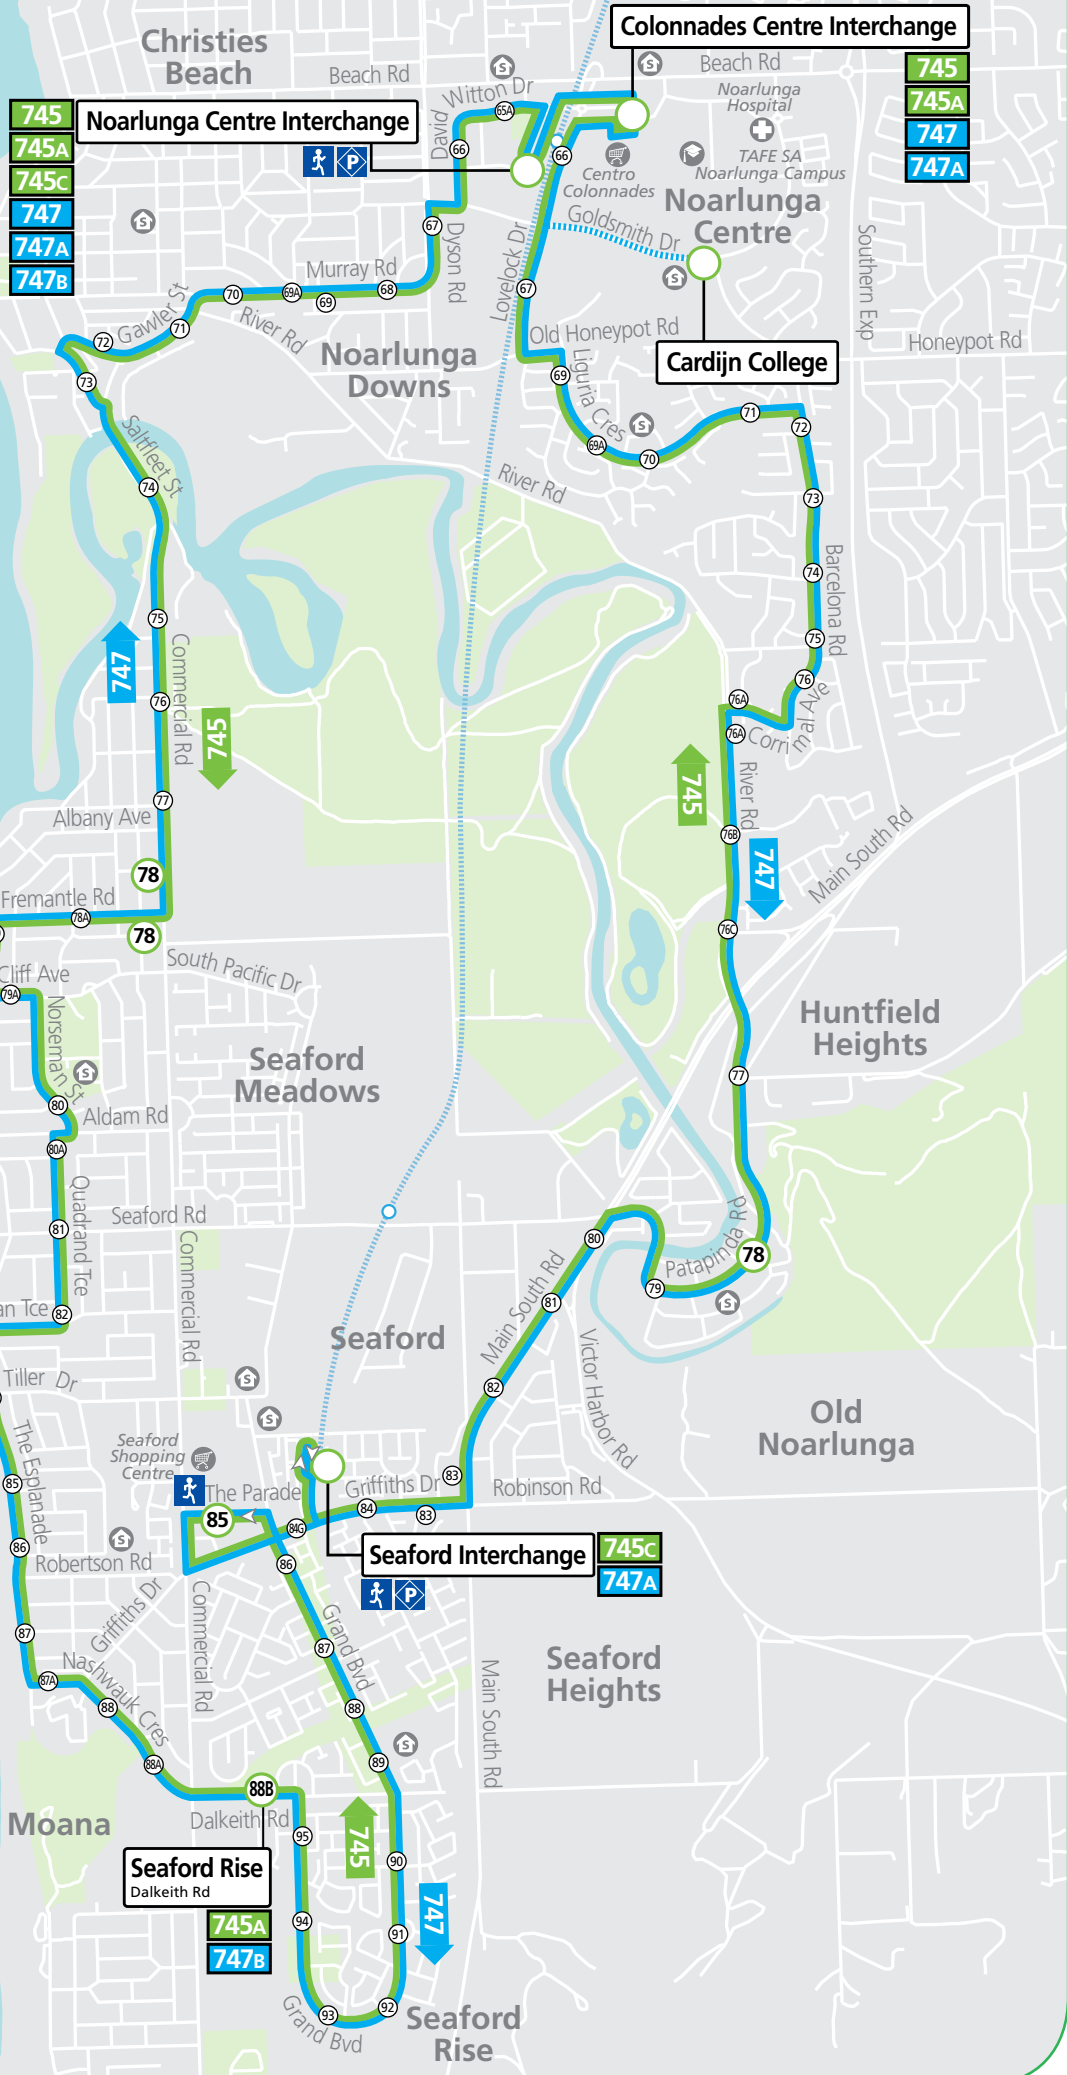

Route descriptions

745 **Seaford Circuit** via Moana & Noarlunga Downs.

Anti-clockwise loop service operates 7 days.

745A - terminates at Noarlunga Centre Interchange.

745c - terminates at Seaford Interchange.

747 **Seaford Circuit** via Noarlunga Downs & Moana.

Clockwise loop service operates 7 days.

747A - terminates at Noarlunga Centre Interchange.

747B - terminates at stop 88B Dalkeith Road, Seaford Rise.

Services may operate to a different timetable during the Christmas holiday period.

Visit the Adelaide Metro website during December and January for full details.

Government of South Australia

745, 747 Seaford loop

Legend

- Route 745
- Route 747
- Bus stop
- Bus stop on this side only
- Bus stop relating to timetable
- Convenient transfer point
- Park 'n' Ride
- Train line & station
- Hospital
- School
- Shopping Centre
- Educational Institution