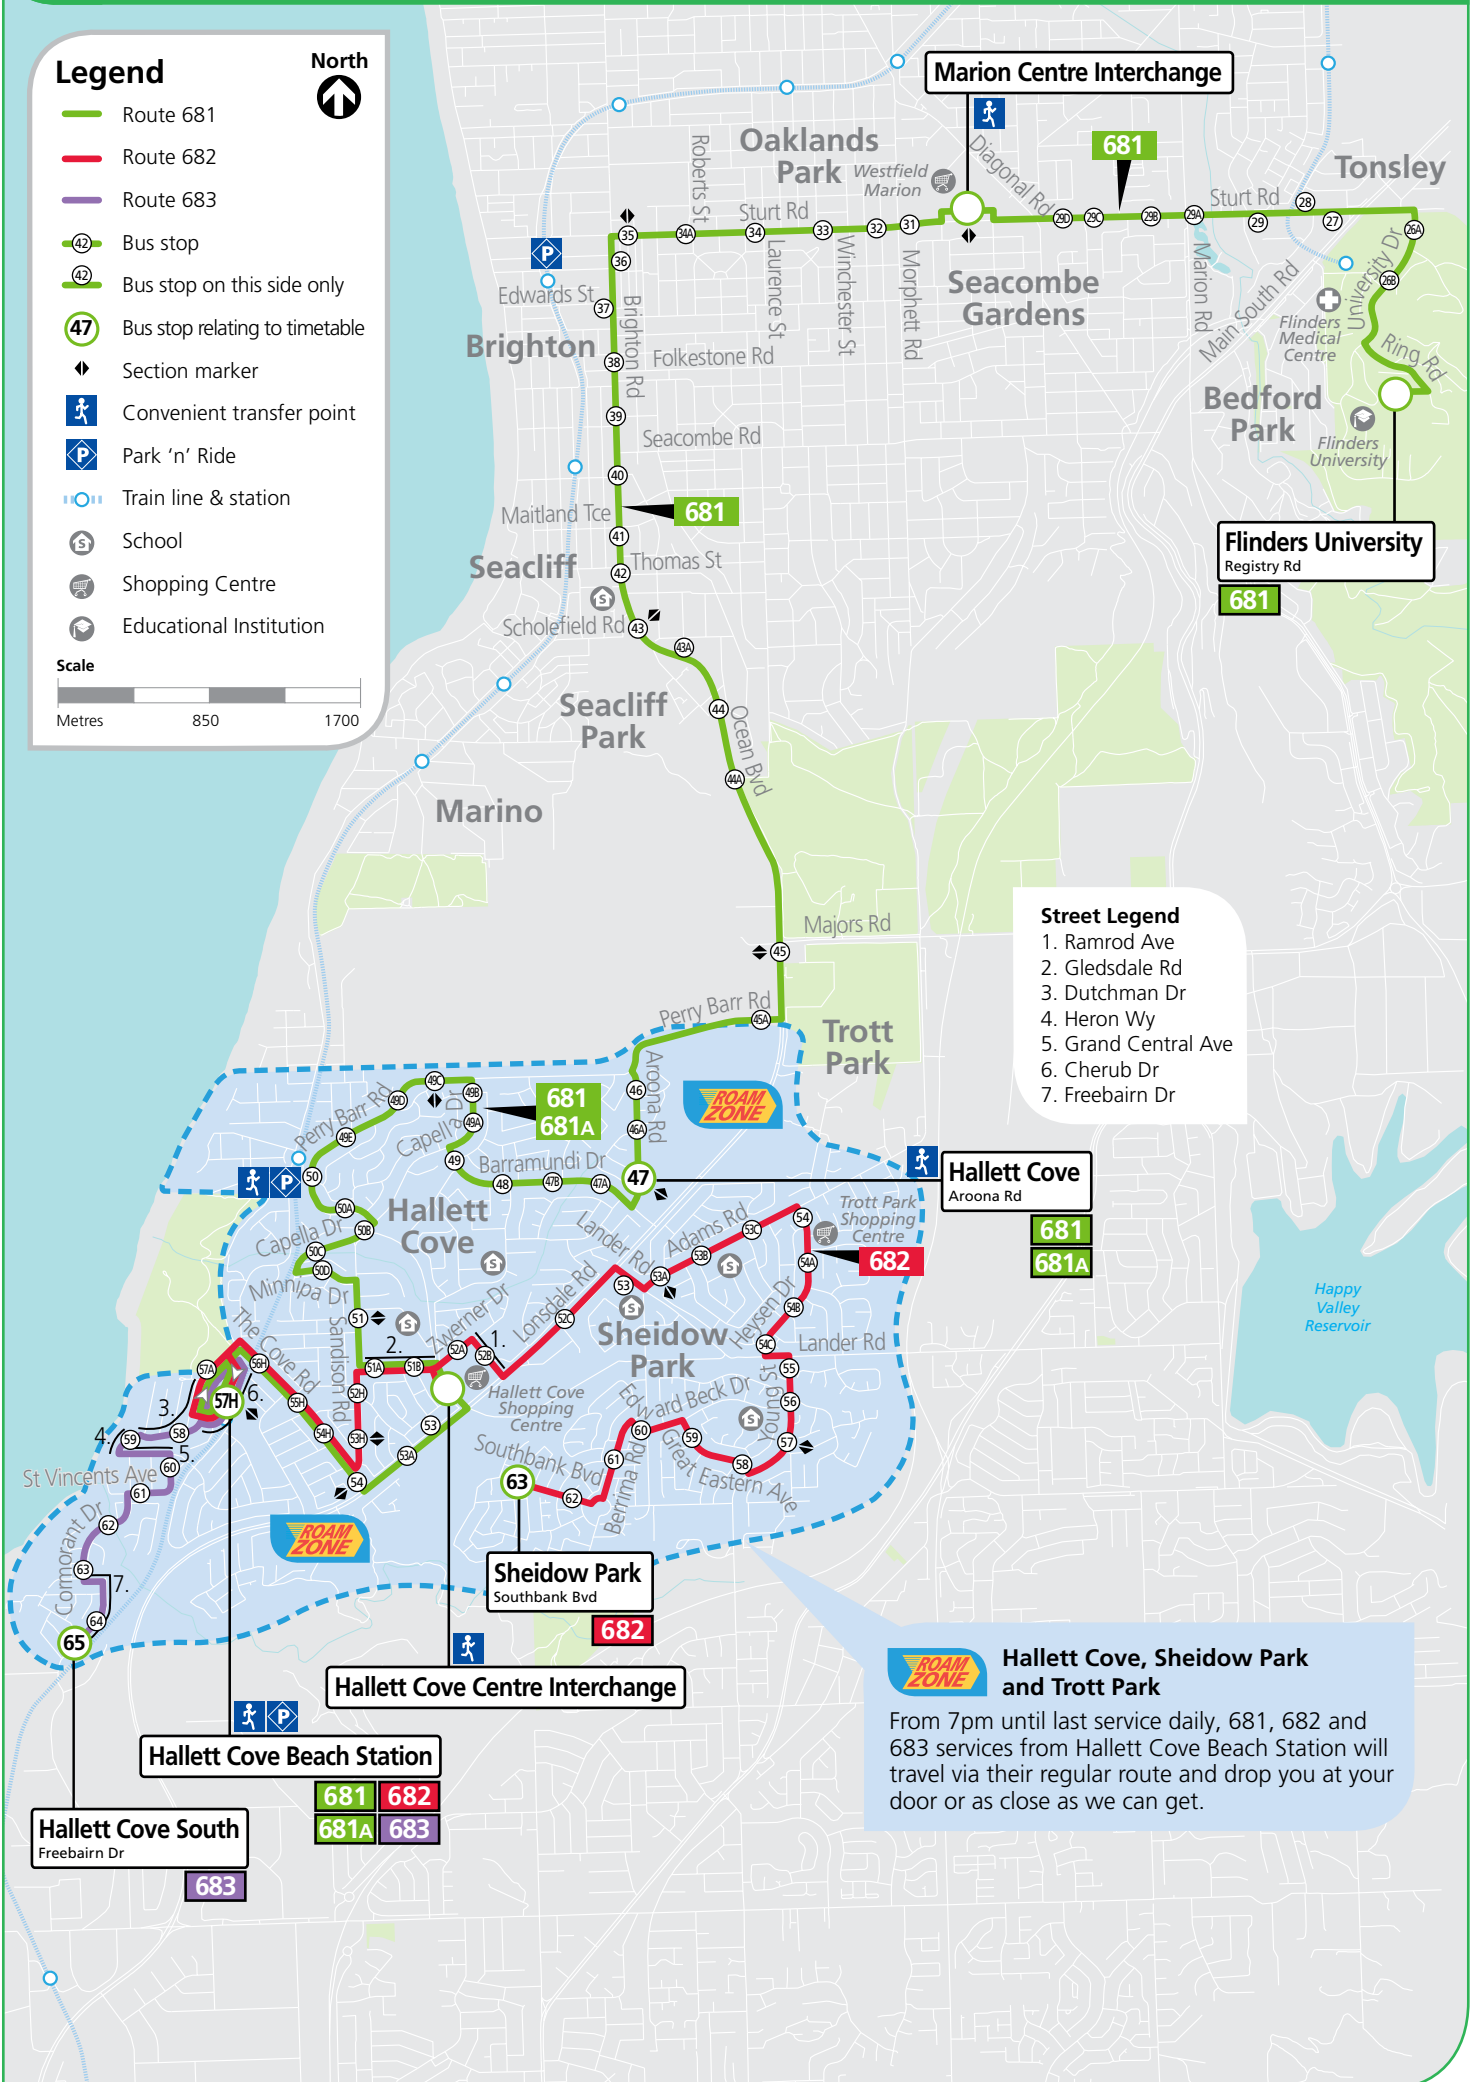

681, 682, 683 Flinders University & Seidow Park to Hallett Cove

Legend

- Route 681
- Route 682
- Route 683
- Bus stop
- Bus stop on this side only
- Bus stop relating to timetable
- Section marker
- Convenient transfer point
- Park 'n' Ride
- Train line & station
- School
- Shopping Centre
- Educational Institution

Street Legend

1. Ramrod Ave
2. Gledsdale Rd
3. Dutchman Dr
4. Heron Wy
5. Grand Central Ave
6. Cherub Dr
7. Freebairn Dr

Hallett Cove, Seidow Park and Trott Park

From 7pm until last service daily, 681, 682 and 683 services from Hallett Cove Beach Station will travel via their regular route and drop you at your door or as close as we can get.