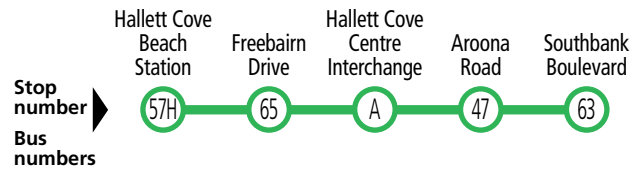

Hallett Cove, Sheidow Park and Trott Park

From 7pm until last service daily, 681, 682 and 683 services from Hallett Cove Beach Station will travel via their regular route and drop you at your door or as close as we can get.

Services may operate to a different timetable during the Christmas holiday period.

Visit the Adelaide Metro website during December and January for full details.

681A, 682, 683 Hallett Cove & Sheidow Park services