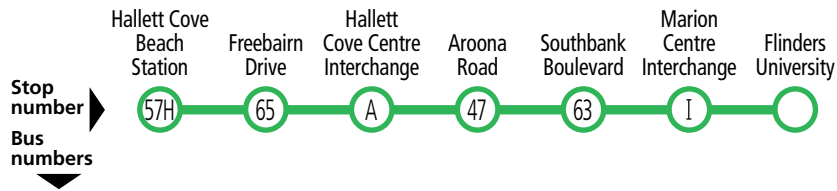

681, 682, 683 Hallett Cove to Sheidow Park & Flinders University

Monday to Friday (continued)

PM	681	5.12	-	5.17	5.28	-	5.44	5.56
	682	5.12	-	5.18	-	5.34	-	-
	683	5.12	5.20	-	-	-	-	-
	682	5.27	-	5.33	-	5.49	-	-
	683	5.29	5.37	-	-	-	-	-
	681	5.30	-	5.35	5.46	-	6.02	6.14
	682	5.50	-	5.56	-	6.12	-	-
	681	5.59	-	6.04	6.15	-	6.31	6.43
	683	5.59	6.07	-	-	-	-	-
	682	6.12	-	6.18	-	6.34	-	-
	681	6.24	-	6.29	6.40	-	6.56	7.08
	682	6.27	-	6.33	-	6.49	-	-
	683	6.39	6.47	-	-	-	-	-
	682	6.47	-	6.53	-	7.09	-	-
	682	7.04	-	7.10	-	7.26	-	-
	683	7.05	7.13	-	-	-	-	-
	681	7.16	-	7.21	7.32	-	7.48	8.00
	682	7.17	-	7.23	-	7.39	-	-
	682	7.46	-	7.52	-	8.08	-	-
	683	7.48	7.56	-	-	-	-	-
	681A	8.16	-	8.21	8.32	-	-	-
	682	8.46	-	8.52	-	9.08	-	-
	681A	9.16	-	9.21	9.32	-	-	-
	682	9.46	-	9.52	-	10.08	-	-
	681A	10.16	-	10.21	10.32	-	-	-
	682	10.46	-	10.52	-	11.08	-	-
	681A	11.16	-	11.21	11.32	-	-	-

Hallett Cove, Sheidow Park and Trott Park

From 7pm until last service daily, 681, 682 and 683 services from Hallett Cove Beach Station will travel via their regular route and drop you at your door or as close as we can get.

Services may operate to a different timetable during the Christmas holiday period.

Visit the Adelaide Metro website during December and January for full details.