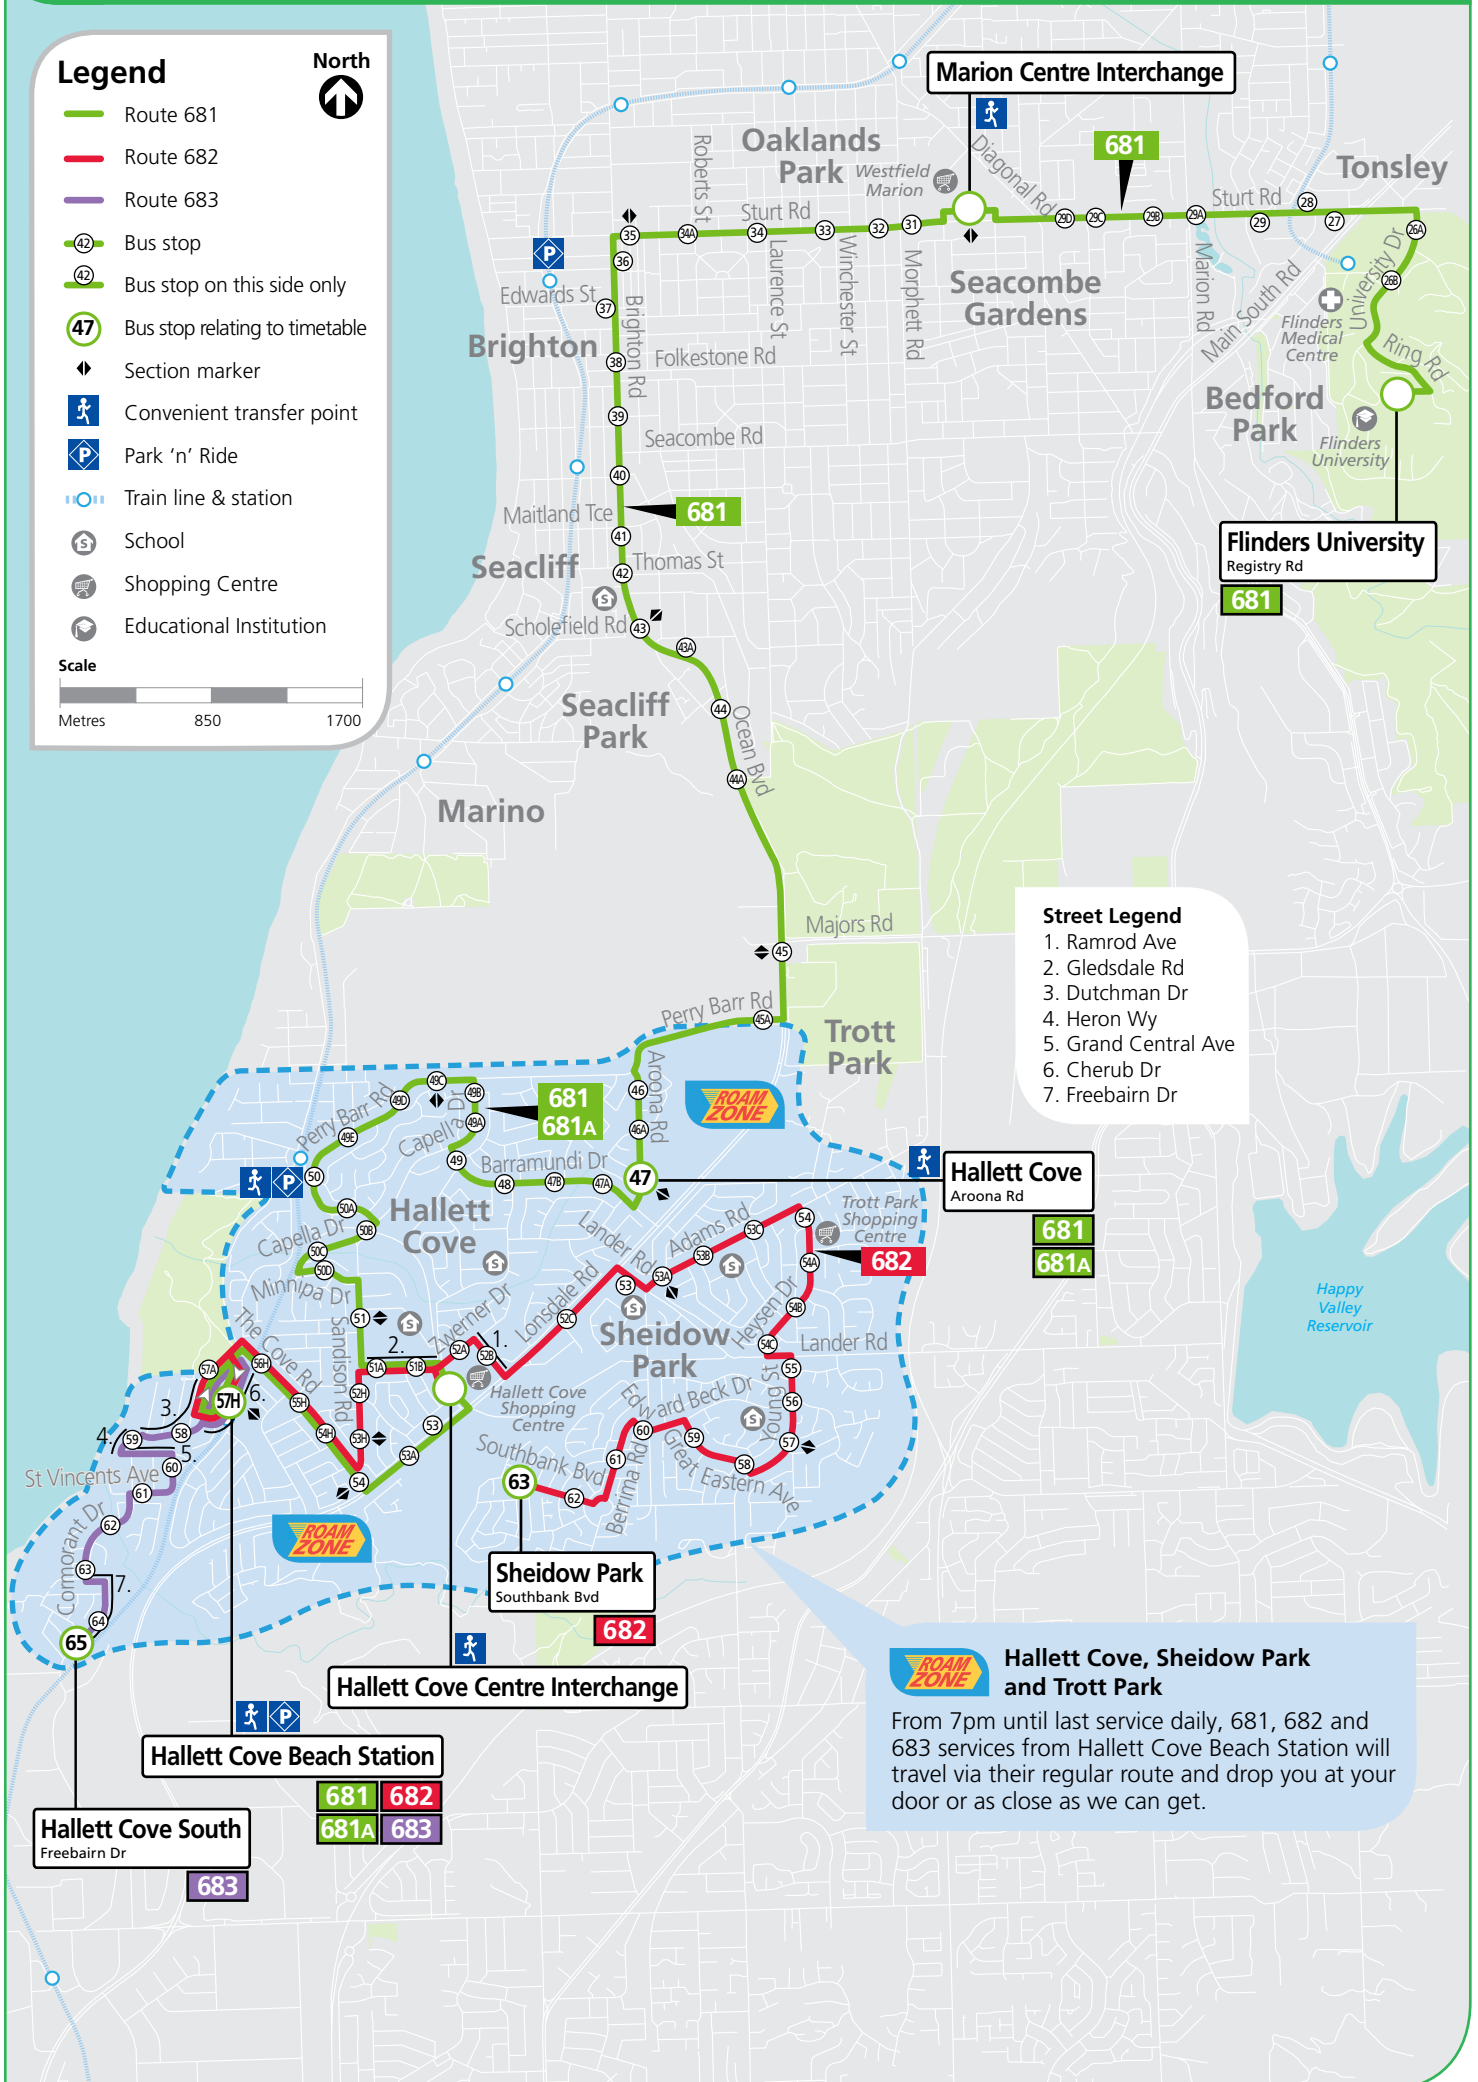

Hallett Cove, Sheidow Park and Trott Park

From 7pm until last service daily, 681, 682 and 683 services from Hallett Cove Beach Station will travel via their regular route and drop you at your door or as close as we can get.

Services may operate to a different timetable during the Christmas holiday period.

Visit the Adelaide Metro website during December and January for full details.

681, 682, 683 Flinders University & Seidow Park to Hallett Cove

Street Legend

1. Ramrod Ave
2. Gledsdale Rd
3. Dutchman Dr
4. Heron Wy
5. Grand Central Ave
6. Cherub Dr
7. Freebairn Dr

Hallett Cove, Seidow Park and Trott Park

From 7pm until last service daily, 681, 682 and 683 services from Hallett Cove Beach Station will travel via their regular route and drop you at your door or as close as we can get.