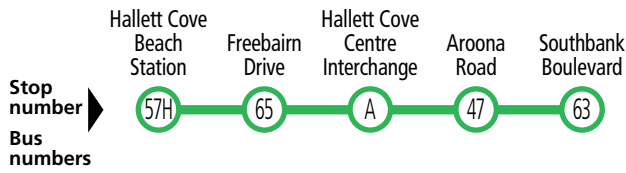

Hallett Cove, Sheidow Park and Trott Park

From 7pm until last service daily, 681, 682 and 683 services from Hallett Cove Beach Station will travel via their regular route and drop you at your door or as close as we can get.

Services may operate to a different timetable during the Christmas holiday period.

Visit the Adelaide Metro website during December and January for full details.

681A, 682, 683 Hallett Cove & Sheidow Park services