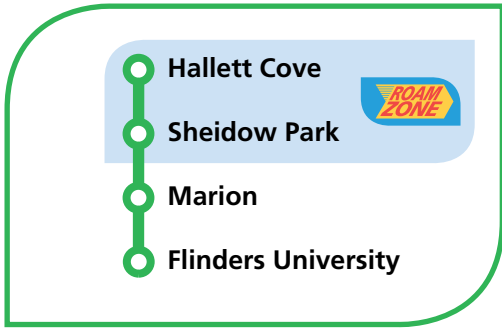

681
682
683

Effective **26 January 2021**

681 Hallett Cove to Flinders University

682 Hallett Cove to Sheidow Park

683 Hallett Cove

Services may operate to a different timetable during the Christmas holiday period. Visit the Adelaide Metro website during December and January for full details.

Street Legend

1. Ramrod Ave
2. Gledsdale Rd
3. Dutchman Dr
4. Heron Wy
5. Grand Central Ave
6. Cherub Dr
7. Freebairn Dr

Hallett Cove, Seidow Park and Trott Park

From 7pm until last service daily, 681, 682 and 683 services from Hallett Cove Beach Station will travel via their regular route and drop you at your door or as close as we can get.