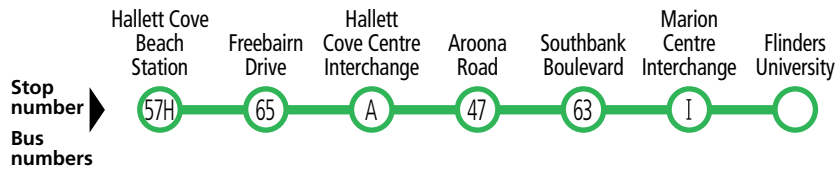

681, 682, 683 Hallett Cove to Sheidow Park & Flinders University

Monday to Friday								
AM	681	6.16	-	6.21	6.32	-	6.48	7.00
	682	6.16	-	6.22	-	6.38	-	-
	681	6.41	-	6.46	6.57	-	7.13	7.25
	682	6.46	-	6.52	-	7.08	-	-
	681	7.14	-	7.19	7.30	-	7.46	7.58
	682	7.16	-	7.22	-	7.38	-	-
	681	7.29	-	7.34	7.45	-	8.01	8.13
	681	7.44	-	7.49	8.00	-	8.16	8.28
	682	7.44	-	7.50	-	8.06	-	-
	681	7.59	-	8.04	8.15	-	8.31	8.43
	682	8.12	-	8.18	-	8.34	-	-
	681	8.14	-	8.19	8.30	-	8.46	8.58
	681	8.27	-	8.32	8.43	-	8.59	9.11
	682	8.42	-	8.48	-	9.04	-	-
	681	8.57	-	9.02	9.13	-	9.29	9.41
	682	9.12	-	9.18	-	9.34	-	-
	681	9.27	-	9.32	9.43	-	9.59	10.11
	683	9.27	9.35	-	-	-	-	-
	682	9.42	-	9.48	-	10.04	-	-
	681	9.57	-	10.02	10.13	-	10.29	10.41
682	10.12	-	10.18	-	10.34	-	-	
681	10.27	-	10.32	10.43	-	10.59	11.11	
682	10.42	-	10.48	-	11.04	-	-	
681	10.57	-	11.02	11.13	-	11.29	11.41	
682	11.12	-	11.18	-	11.34	-	-	
681	11.27	-	11.32	11.43	-	11.59	12.11	
683	11.27	11.35	-	-	-	-	-	
682	11.42	-	11.48	-	12.04	-	-	
PM	681	11.57	-	12.02	12.13	-	12.29	12.41
	682	12.12	-	12.18	-	12.34	-	-
	681	12.27	-	12.32	12.43	-	12.59	1.11
	682	12.42	-	12.48	-	1.04	-	-
	681	12.57	-	1.02	1.13	-	1.29	1.41
	682	1.12	-	1.18	-	1.34	-	-
	681	1.27	-	1.32	1.43	-	1.59	2.11
	683	1.27	1.35	-	-	-	-	-
	682	1.42	-	1.48	-	2.04	-	-
	681	1.57	-	2.02	2.13	-	2.29	2.41
	682	2.12	-	2.18	-	2.34	-	-
	681	2.27	-	2.32	2.43	-	2.59	3.11
	682	2.42	-	2.48	-	3.04	-	-
	681	2.57	-	3.02	3.13	-	3.29	3.41
	682	3.12	-	3.18	-	3.34	-	-
	681	3.27	-	3.32	3.43	-	3.59	4.11
	683	3.27	3.35	-	-	-	-	-
	682	3.42	-	3.48	-	4.04	-	-
	681	3.57	-	4.02	4.13	-	4.29	4.41
	681	4.12	-	4.17	4.28	-	4.44	4.56
682	4.12	-	4.18	-	4.34	-	-	
681	4.27	-	4.32	4.43	-	4.59	5.11	
681	4.39	-	4.44	4.55	-	5.11	5.23	
682	4.42	-	4.48	-	5.04	-	-	
683	4.42	4.50	-	-	-	-	-	
681	4.57	-	5.02	5.13	-	5.29	5.41	
682	4.57	-	5.03	-	5.19	-	-	

Services may operate to a different timetable during the Christmas holiday period. Visit the Adelaide Metro website during December and January for full details.