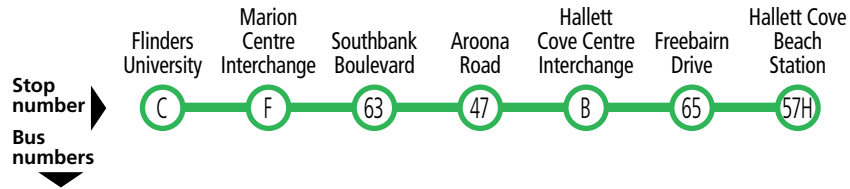

681, 682, 683 Flinders University & Sheidow Park to Hallett Cove

Monday to Friday (continued)

PM	682	-	-	4.06	-	4.21	-	4.28
	681	4.02	4.13	-	4.28	4.41	-	4.47
	682	-	-	4.36	-	4.51	-	4.58
	681	4.27	4.38	-	4.53	5.06	-	5.12
	682	-	-	5.06	-	5.21	-	5.28
	681	4.45	4.56	-	5.11	5.24	-	5.30
	681	5.02	5.13	-	5.28	5.41	-	5.47
	682	-	-	5.36	-	5.51	-	5.58
	681	5.17	5.28	-	5.43	5.56	-	6.02
	682	-	-	5.51	-	6.06	-	6.13
	683	-	-	-	-	-	6.09	6.17
	681	5.34	5.45	-	6.00	6.13	-	6.19
	681	5.47	5.58	-	6.13	6.26	-	6.32
	682	-	-	6.14	-	6.29	-	6.36
	681	6.02	6.13	-	6.28	6.41	-	6.47
	681	6.17	6.28	-	6.43	6.56	-	7.02
	682	-	-	6.44	-	6.59	-	7.06
	681	6.47	6.58	-	7.13	7.26	-	7.32
	682	-	-	7.11	-	7.26	-	7.33
	681	7.17	7.28	-	7.43	7.56	-	8.02
	682	-	-	7.41	-	7.56	-	8.03
	681	-	-	-	8.42	8.54	-	9.00
	681	-	-	-	9.42	9.54	-	10.00

Services may operate to a different timetable during the Christmas holiday period.

Visit the Adelaide Metro website during December and January for full details.