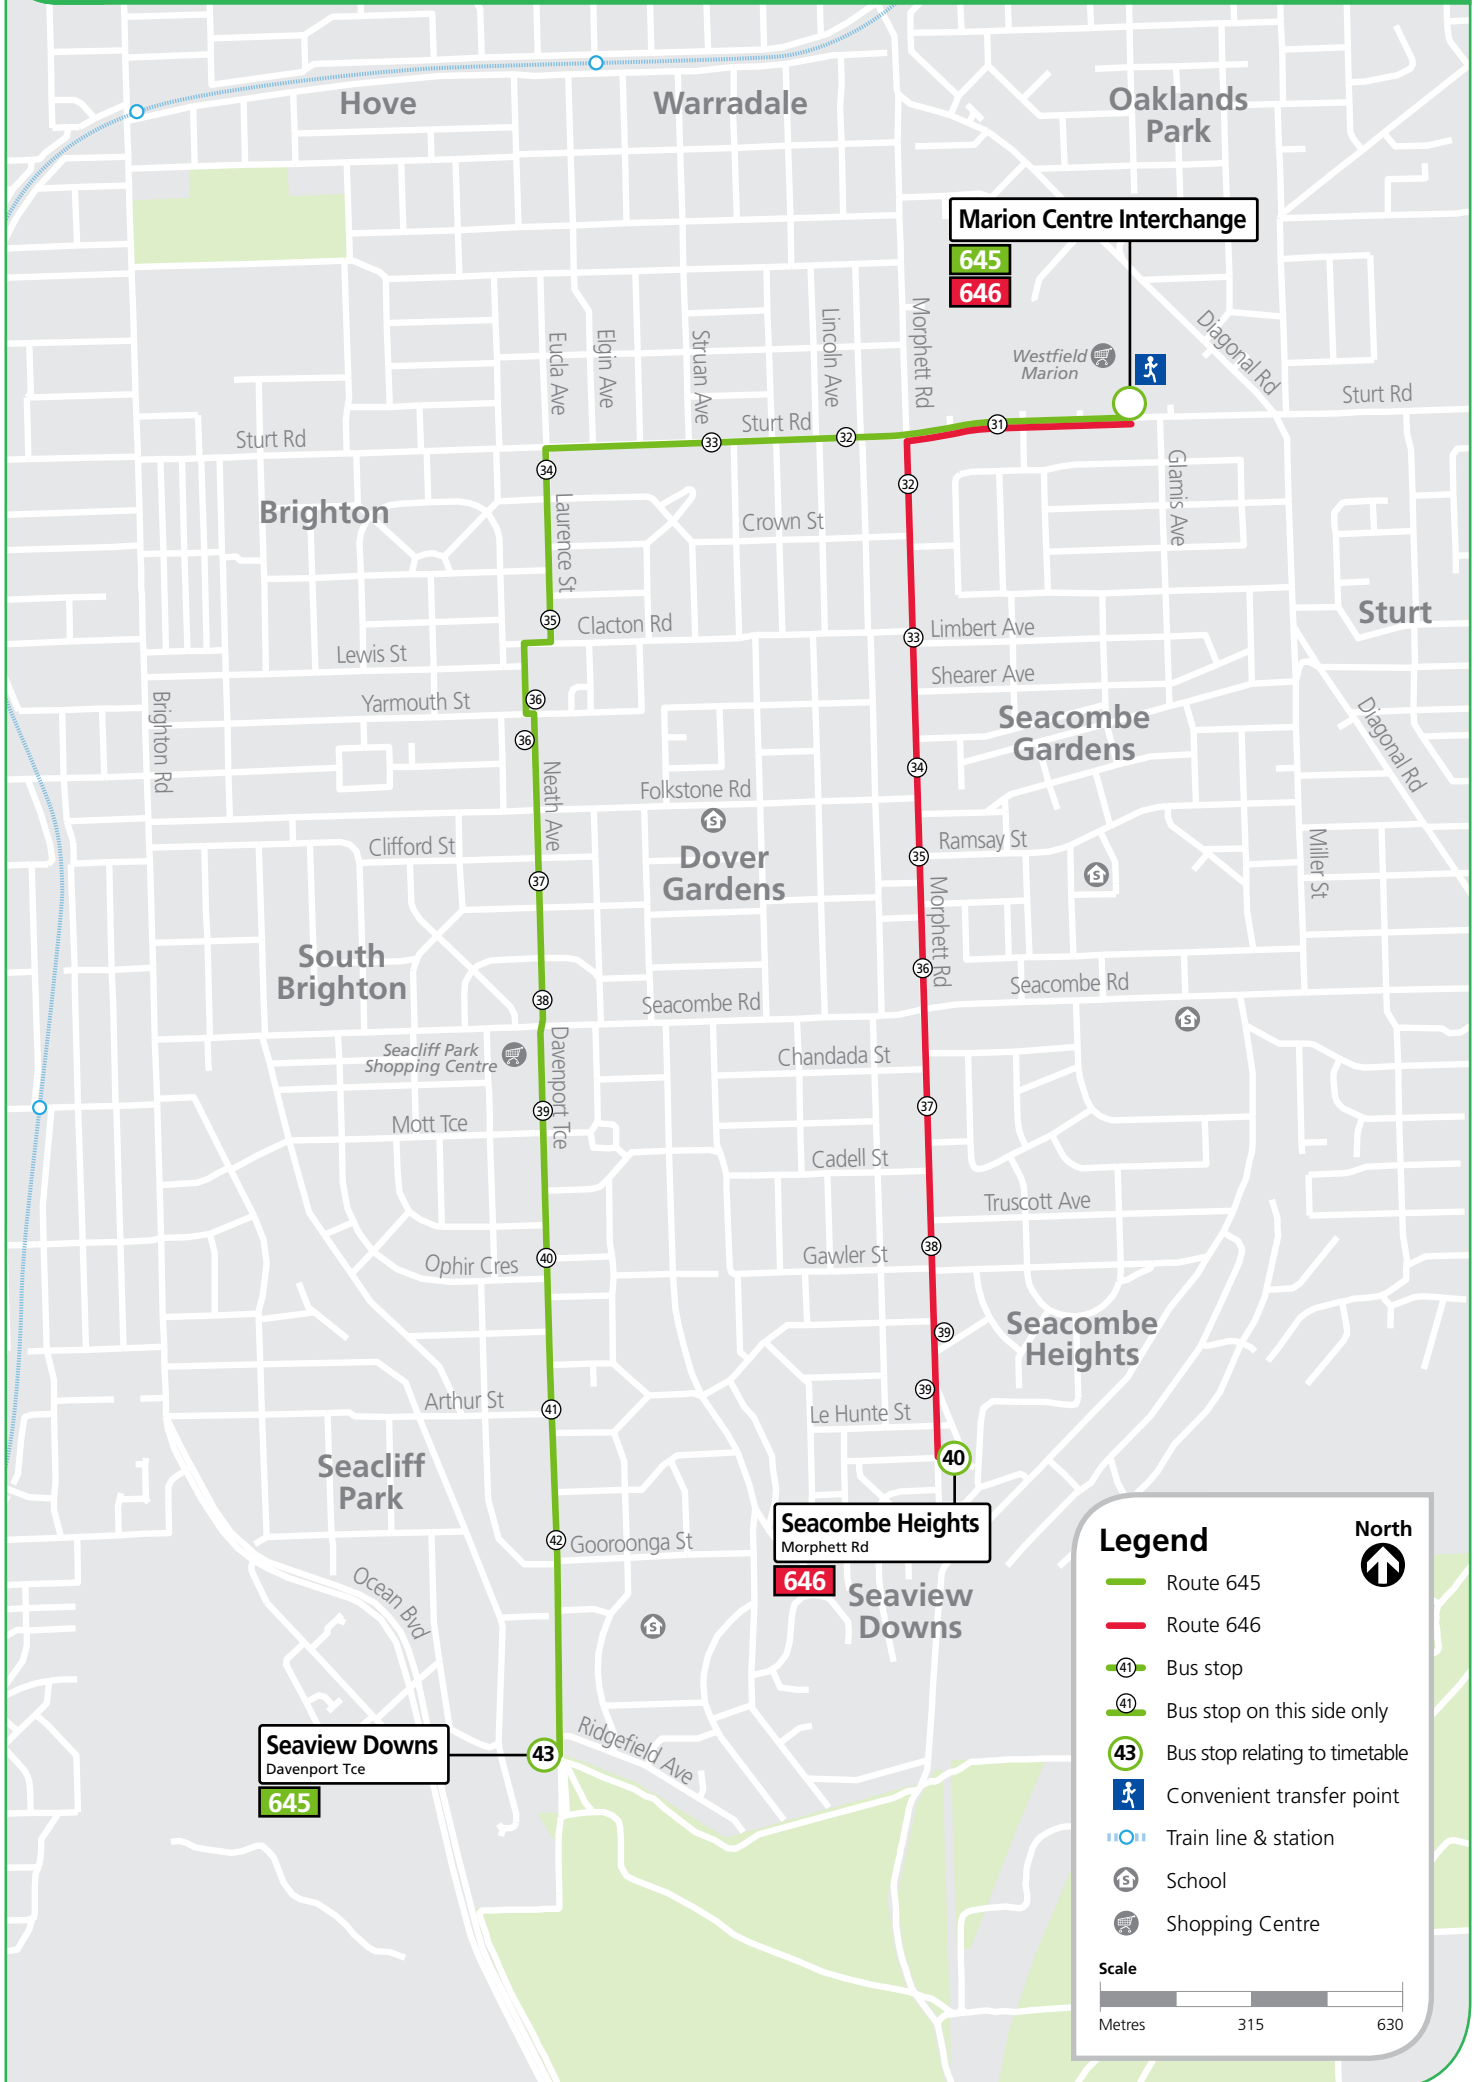

 **645, 646** Seaview Downs & Seacombe Heights to Marion Centre

Seaview Downs
Davenport Tce
645

Seacombe Heights
Morphett Rd
646

Marion Centre Interchange
645
646

Legend

-  Route 645
-  Route 646
-  Bus stop
-  Bus stop on this side only
-  Bus stop relating to timetable
-  Convenient transfer point
-  Train line & station
-  School
-  Shopping Centre

Scale

Metres 315 630

North
