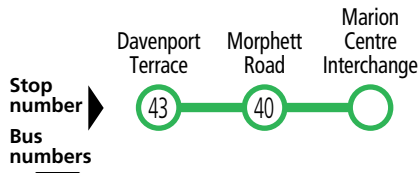

Route descriptions

645 Seaview Downs to Marion Centre Interchange via Davenport Terrace & Sturt Road. Service operates 7 days.

646 Seacombe Heights to Marion Centre Interchange via Morphett Road & Sturt Road. Service operates 7 days.

Scale

Metres 0 315 630

North

645, 646 Seaview Downs & Seacombe Heights to Marion Centre

Monday to Friday

	Bus number	Davenport Terrace	Morphett Road	Marion Centre Interchange
AM	645	5.35	-	5.44
	646	-	6.05	6.10
	645	6.21	-	6.30
	646	-	6.38	6.43
	645	6.47	-	6.56
	646	-	6.57	7.02
	645	7.00	-	7.09
	646	-	7.10	7.15
	645	7.13	-	7.23
	646	-	7.23	7.28
	645	7.25	-	7.35
	646	-	7.38	7.44
	645	7.40	-	7.50
	646	-	7.53	7.59
	645	7.55	-	8.05
	646	-	8.12	8.18
	645	8.17	-	8.27
	646	-	8.33	8.39
	645	8.43	-	8.53
	646	-	9.03	9.09
	645	9.14	-	9.24
	646	-	9.34	9.40
	645	9.44	-	9.54
	646	-	10.04	10.10
	645	10.14	-	10.24
	646	-	10.34	10.40
	645	10.44	-	10.54
	646	-	11.04	11.10
	645	11.14	-	11.24
	646	-	11.34	11.40
PM	645	11.44	-	11.54
	646	-	12.02	12.07
	645	12.20	-	12.30
	646	-	12.32	12.37
	645	12.50	-	1.00
	646	-	1.02	1.07
	645	1.20	-	1.30
	646	-	1.32	1.37
	645	1.50	-	2.00
	646	-	2.02	2.07
	645	2.20	-	2.30
	646	-	2.33	2.38
	645	2.51	-	3.01
	646	-	3.03	3.08
	645	3.22	-	3.32
	646	-	3.34	3.39
	645	3.49	-	3.59
	646	-	4.05	4.10
	645	4.22	-	4.31
	646	-	4.33	4.38
	645	4.50	-	4.59
	646	-	5.03	5.08
	645	5.21	-	5.30
	646	-	5.35	5.40
	646	-	5.49	5.54
	645	5.46	-	5.55
	646	-	6.04	6.09
	645	6.02	-	6.11
	645	6.15	-	6.23
	646	-	6.20	6.25
	645	6.29	-	6.37
	646	-	6.33	6.38
	645	6.57	-	7.05
	646	-	7.08	7.13
	645	7.41	-	7.49
	646	-	8.11	8.16
	645	8.43	-	8.51
	646	-	9.11	9.16
	645	9.43	-	9.51
	646	-	10.11	10.16
	645	10.43	-	10.51

Saturday only

	Bus number	Davenport Terrace	Morphett Road	Marion Centre Interchange
AM	645	7.13	-	7.20
	646	-	7.45	7.50
	645	8.10	-	8.19
	646	-	8.43	8.48
	645	9.00	-	9.09

Saturday, Sunday & public holidays