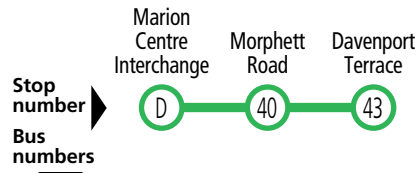

Saturday only

	Bus number	Davenport Terrace	Morphett Road	Marion Centre Interchange
AM	645	7.13	-	7.20
	646	-	7.45	7.50
	645	8.10	-	8.19
	646	-	8.43	8.48
	645	9.00	-	9.09

Saturday, Sunday & public holidays

	Bus number	Davenport Terrace	Morphett Road	Marion Centre Interchange
AM	646	-	9.18	9.23
	645	9.43	-	9.53
	646	-	10.17	10.23
	645	10.43	-	10.53
	646	-	11.17	11.23
	645	11.43	-	11.53
PM	646	-	12.17	12.23
	645	1.06	-	1.17
	646	-	1.32	1.37
	645	2.06	-	2.17
	646	-	2.32	2.37
	645	3.06	-	3.14
	646	-	3.32	3.37
	645	4.06	-	4.14
	646	-	4.32	4.37
	645	5.06	-	5.14
	646	-	5.32	5.37
	645	6.02	-	6.10
	646	-	6.29	6.34
	645	6.59	-	7.07
	646	-	7.11	7.16
	645	7.44	-	7.52
	646	-	8.11	8.16
	645	8.44	-	8.52
	646	-	9.11	9.16
	645	9.44	-	9.52
	646	-	10.11	10.16
	645	10.44	-	10.52

Services may operate to a different timetable during the Christmas holiday period. Visit the Adelaide Metro website during December and January for full details.

645, 646 Marion Centre to Seacombe Heights & Seaview Downs