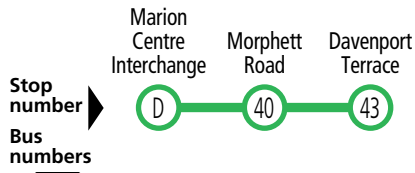

Saturday only

	Bus number	Davenport Terrace	Morphett Road	Marion Centre Interchange
AM	645	7.13	-	7.20
	646	-	7.45	7.50
	645	8.10	-	8.19
	646	-	8.43	8.48
	645	9.00	-	9.09

Saturday, Sunday & public holidays

	Bus number	Davenport Terrace	Morphett Road	Marion Centre Interchange
AM	646	-	9.18	9.23
	645	9.43	-	9.53
	646	-	10.17	10.23
	645	10.43	-	10.53
	646	-	11.17	11.23
	645	11.43	-	11.53
PM	646	-	12.17	12.23
	645	1.06	-	1.17
	646	-	1.32	1.37
	645	2.06	-	2.17
	646	-	2.32	2.37
	645	3.06	-	3.14
	646	-	3.32	3.37
	645	4.06	-	4.14
	646	-	4.32	4.37
	645	5.06	-	5.14
	646	-	5.32	5.37
	645	6.02	-	6.10
	646	-	6.29	6.34
	645	6.59	-	7.07
	646	-	7.11	7.16
	645	7.44	-	7.52
	646	-	8.11	8.16
	645	8.44	-	8.52
	646	-	9.11	9.16
	645	9.44	-	9.52
	646	-	10.11	10.16
	645	10.44	-	10.52

Services may operate to a different timetable during the Christmas holiday period. Visit the Adelaide Metro website during December and January for full details.

645, 646 Marion Centre to Seacombe Heights & Seaview Downs