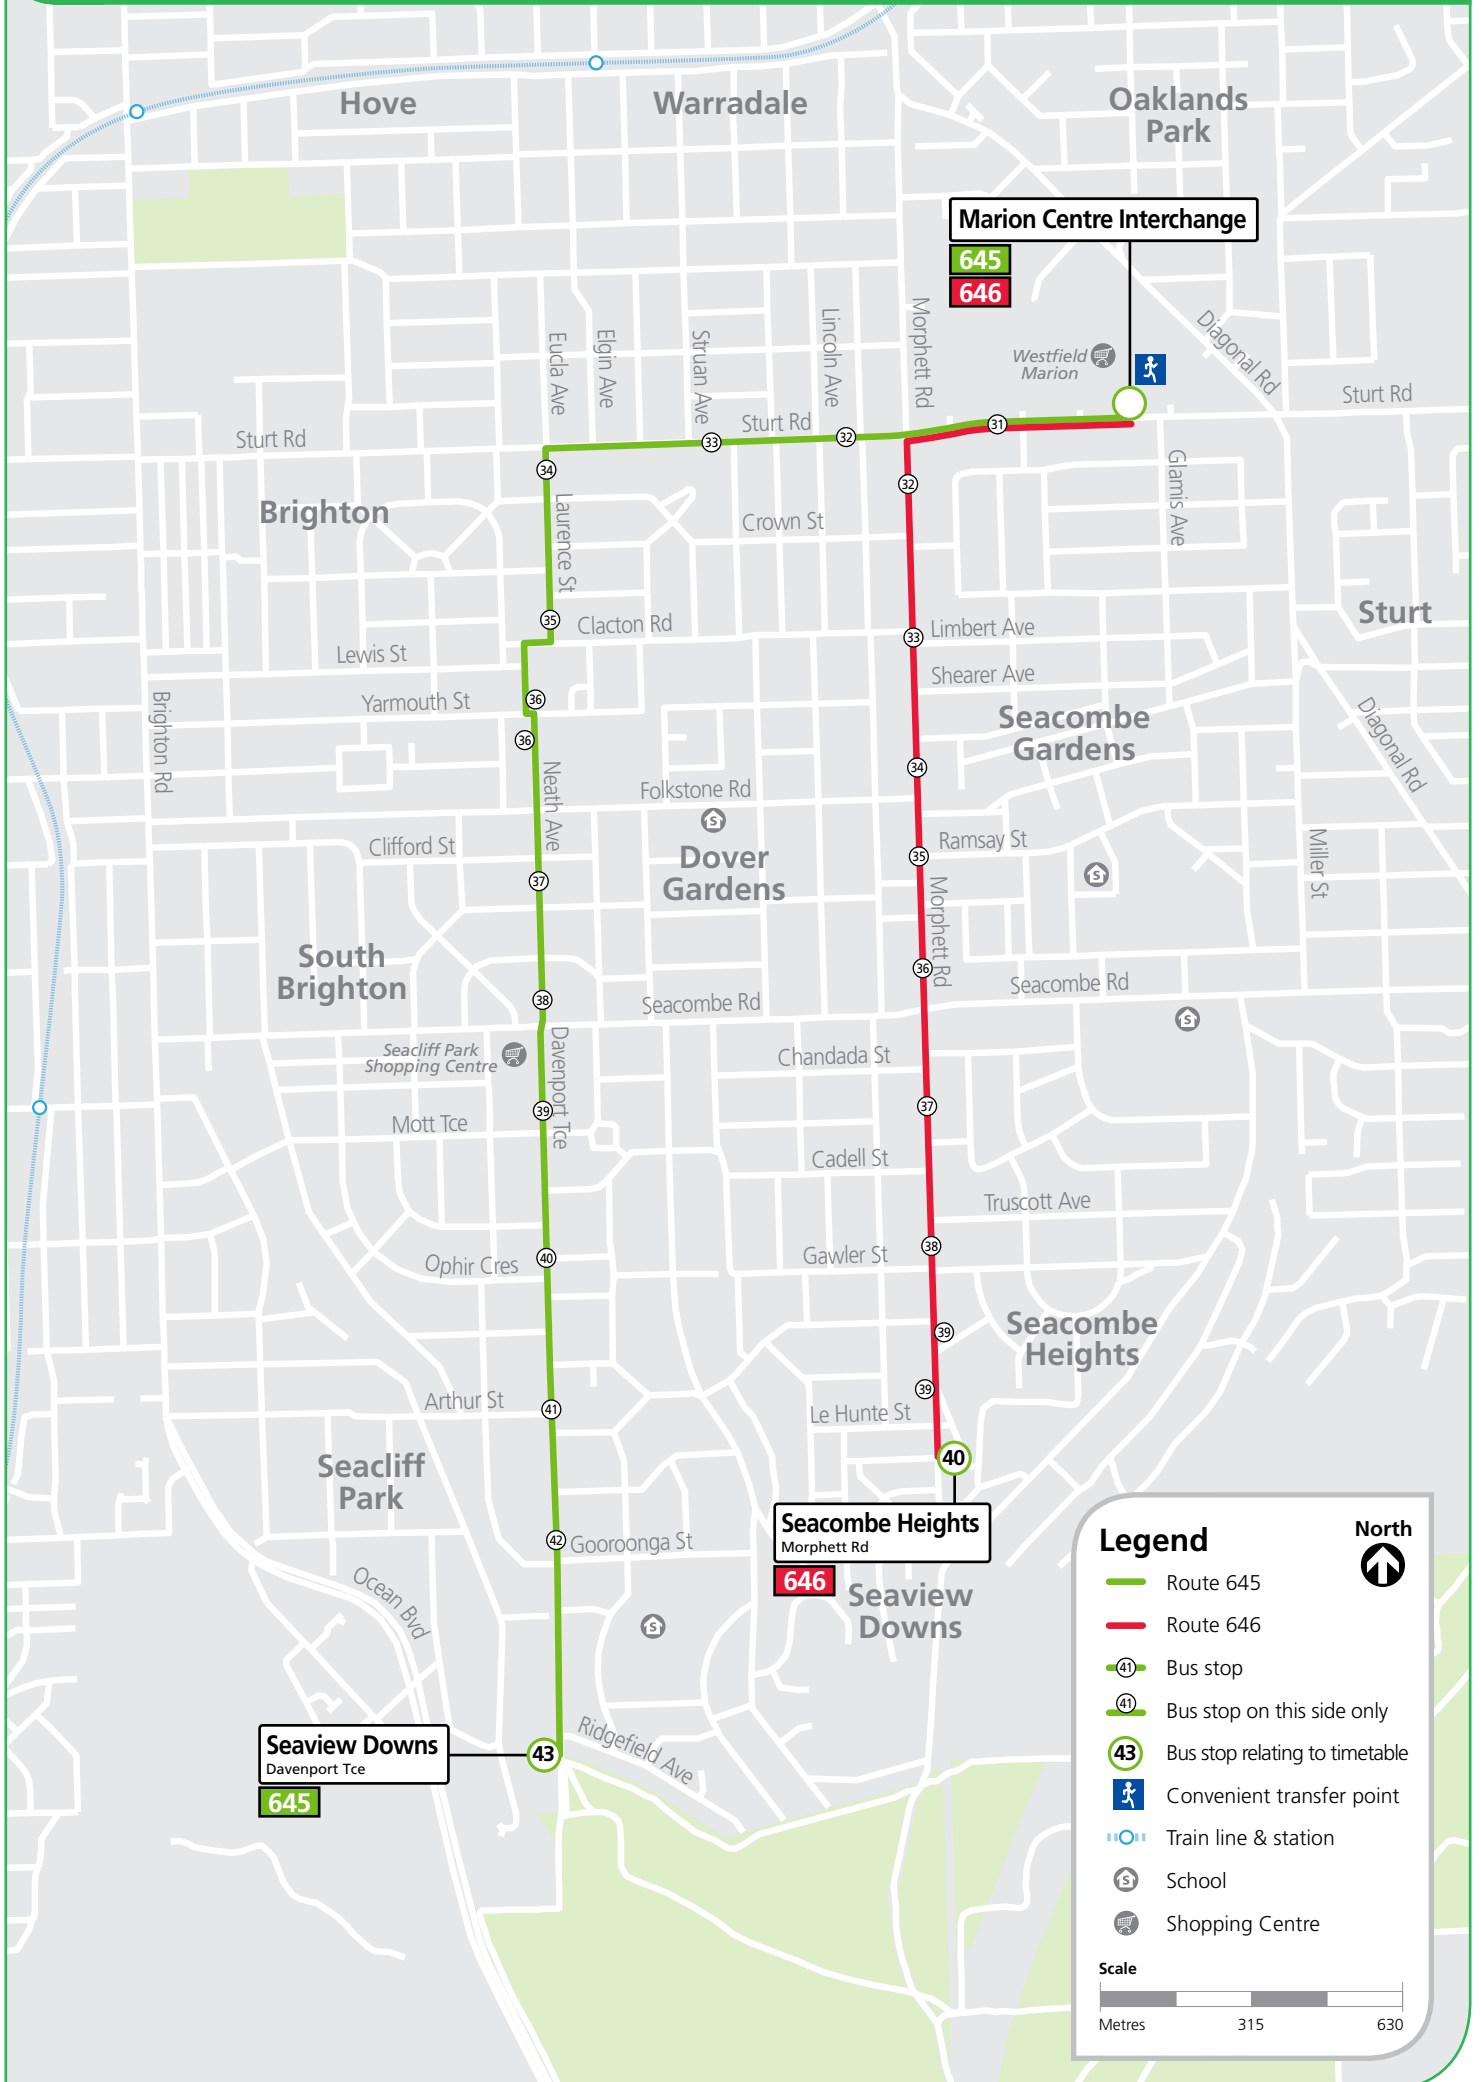

Route descriptions

645 Seaview Downs to Marion Centre Interchange via Davenport Terrace & Sturt Road. Service operates 7 days.

646 Seacombe Heights to Marion Centre Interchange via Morphett Road & Sturt Road. Service operates 7 days.

Government of South Australia

 **645, 646** Seaview Downs & Seacombe Heights to Marion Centre

Legend

-  Route 645
-  Route 646
-  Bus stop
-  Bus stop on this side only
-  Bus stop relating to timetable
-  Convenient transfer point
-  Train line & station
-  School
-  Shopping Centre

Services may operate to a different timetable during the Christmas holiday period. Visit the Adelaide Metro website during December and January for full details.

645, 646 Marion Centre to Seacombe Heights & Seaview Downs

Legend

- C – Bus will travel to Seaview Downs via Seacombe Road setting down only via route 645 on request.

★ Services may operate to a different timetable during the Christmas holiday period. Visit the Adelaide Metro website during December and January for full details.