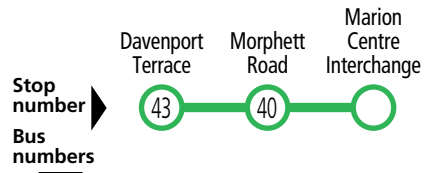

Route descriptions

645 Seaview Downs to Marion Centre Interchange via Davenport Terrace & Sturt Road. Service operates 7 days.

646 Seacombe Heights to Marion Centre Interchange via Morphett Road & Sturt Road. Service operates 7 days.

Scale

Metres 0 315 630

North

645, 646 Seaview Downs & Seacombe Heights to Marion Centre

Monday to Friday

	Bus number	Davenport Terrace	Morphett Road	Marion Centre Interchange
AM	645	5.35	-	5.44
	646	-	6.05	6.10
	645	6.21	-	6.30
	646	-	6.38	6.43
	645	6.47	-	6.56
	646	-	6.57	7.02
	645	7.00	-	7.09
	646	-	7.10	7.15
	645	7.13	-	7.23
	646	-	7.23	7.28
	645	7.25	-	7.35
	646	-	7.38	7.44
	645	7.40	-	7.50
	646	-	7.53	7.59
	645	7.55	-	8.05
	646	-	8.12	8.18
	645	8.17	-	8.27
	646	-	8.33	8.39
	645	8.43	-	8.53
	646	-	9.03	9.09
	645	9.14	-	9.24
	646	-	9.34	9.40
	645	9.44	-	9.54
	646	-	10.04	10.10
	645	10.14	-	10.24
	646	-	10.34	10.40
	645	10.44	-	10.54
	646	-	11.04	11.10
	645	11.14	-	11.24
	646	-	11.34	11.40
PM	645	11.44	-	11.54
	646	-	12.02	12.07
	645	12.20	-	12.30
	646	-	12.32	12.37
	645	12.50	-	1.00
	646	-	1.02	1.07
	645	1.20	-	1.30
	646	-	1.32	1.37
	645	1.50	-	2.00
	646	-	2.02	2.07
	645	2.20	-	2.30
	646	-	2.33	2.38
	645	2.51	-	3.01
	646	-	3.03	3.08
	645	3.22	-	3.32
	646	-	3.34	3.39
	645	3.49	-	3.59
	646	-	4.05	4.10
	645	4.22	-	4.31
	646	-	4.33	4.38
	645	4.50	-	4.59
	646	-	5.03	5.08
	645	5.21	-	5.30
	646	-	5.35	5.40
	646	-	5.49	5.54
	645	5.46	-	5.55
	646	-	6.04	6.09
	645	6.02	-	6.11
	645	6.15	-	6.23
	646	-	6.20	6.25
	645	6.29	-	6.37
	646	-	6.33	6.38
	645	6.57	-	7.05
	646	-	7.08	7.13
	645	7.41	-	7.49
	646	-	8.11	8.16
	645	8.43	-	8.51
	646	-	9.11	9.16
	645	9.43	-	9.51
	646	-	10.11	10.16
	645	10.43	-	10.51

Saturday only

	Bus number	Davenport Terrace	Morphett Road	Marion Centre Interchange
AM	645	7.13	-	7.20
	646	-	7.45	7.50
	645	8.10	-	8.19
	646	-	8.43	8.48
	645	9.00	-	9.09

Saturday, Sunday & public holidays