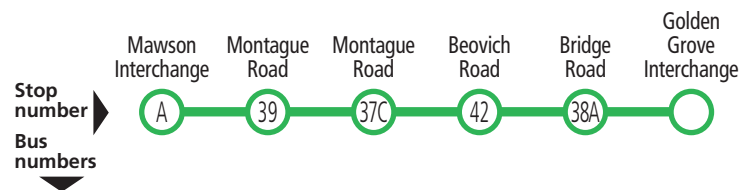

565, 566 Mawson Lakes to Ingle Farm and Golden Grove

Monday to Friday								
AM	566	7.43	7.58	-	-	8.03	8.20	
	566	8.21	8.36	-	-	8.41	8.58	
	565	8.49	-	9.09	9.14	-	-	
	566	9.19	9.33	-	-	9.38	9.54	
	565	9.49	-	10.09	10.14	-	-	
	566	10.19	10.33	-	-	10.38	10.54	
	565	10.49	-	11.09	11.14	-	-	
	566	11.19	11.33	-	-	11.38	11.54	
	565	11.49	-	12.09	12.14	-	-	
	PM	566	12.19	12.33	-	-	12.38	12.54
		565	12.49	-	1.09	1.14	-	-
		566	1.19	1.33	-	-	1.38	1.54
565		1.49	-	2.09	2.14	-	-	
566		2.19	2.33	-	-	2.38	2.54	
565		2.49	-	3.09	3.14	-	-	
566		3.19	3.33	-	-	3.38	3.54	
565		3.49	-	4.09	4.14	-	-	
566		4.19	4.34	-	-	4.39	4.56	
565		4.47	-	5.07	5.12	-	-	

Explanations

Connections available at stop 37C Montague Road, Ingle Farm between routes 560 and 565.