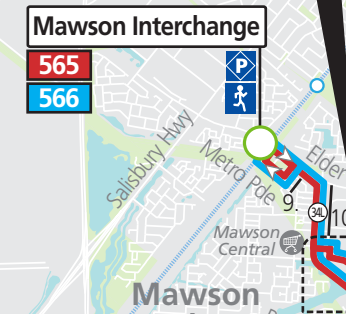

Explanations

Connections available at stop 37C Montague Road, Ingle Farm between routes 560 and 565.

560 Tea Tree Plaza to Elizabeth

Sunday & public holidays

AM	560	11.10	11.27	11.38	11.50	12.00	12.13
PM	560	12.10	12.27	12.38	12.50	1.00	1.13
	560	1.10	1.27	1.38	1.50	2.00	2.13
	560	2.10	2.27	2.38	2.50	3.00	3.13
	560	3.10	3.27	3.38	3.50	4.00	4.13
	560	4.10	4.27	4.38	4.50	5.00	5.13
	560	5.10	5.27	5.38	5.50	6.00	6.13
	560	6.10	6.27	6.38	6.50	7.00	7.13

560, 565, 566

Elizabeth, Salisbury & Mawson to Ingle Farm, Golden Grove & Tea Tree Plaza

Legend

- Route 560
- Route 565
- Route 566
- Bus stop
- Bus stop on this side only
- Bus stop relating to timetable
- Convenient transfer point
- Park 'n' Ride
- Train line & station
- Hospital
- School
- Shopping Centre
- Educational Institution

Scale

Street Legend

1. March St
2. Brian St
3. Commerical Rd
4. John St
5. Ann St
6. Wiltshire St
7. Church St
8. James St
9. Central Link
10. Main St
11. Playford Blvd
12. Oxenham Dr
13. Elizabeth Way
14. Frobisher Rd

Mawson Interchange
565
566

Salisbury Interchange
560A

Elizabeth Interchange
560

560
560A
560B
566

Ingle Farm
Bridge Rd

Ingle Farm
Beovich Rd
565

566

560