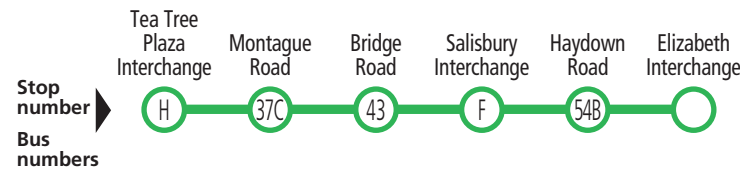

Explanations

Connections available at stop 37C Montague Road, Ingle Farm between routes 560 and 565.

560 Tea Tree Plaza to Elizabeth

Saturday only

AM	560	9.10	9.27	9.38	9.50	10.00	10.13
	560	10.10	10.27	10.38	10.50	11.00	11.13
PM	560	11.10	11.27	11.38	11.50	12.00	12.13
	560	12.10	12.27	12.38	12.50	1.00	1.13
	560	1.10	1.27	1.38	1.50	2.00	2.13
	560	2.10	2.27	2.38	2.50	3.00	3.13
	560	3.10	3.27	3.38	3.50	4.00	4.13
	560	4.10	4.27	4.38	4.50	5.00	5.13
	560	5.10	5.27	5.38	5.50	6.00	6.13
	560	6.10	6.27	6.38	6.50	7.00	7.13

Explanations

Connections available at stop 37C Montague Road, Ingle Farm between routes 560 and 565.

565, 566 Golden Grove & Ingle Farm to Mawson Lakes

Saturday only

AM	566	8.37	8.53	-	-	8.58	9.12
	565	-	-	9.22	9.27	-	9.42
PM	566	10.37	10.53	-	-	10.58	11.12
	565	-	-	11.22	11.27	-	11.42
	566	12.37	12.53	-	-	12.58	1.12
	565	-	-	1.22	1.27	-	1.42
	566	2.37	2.53	-	-	2.58	3.12
	565	-	-	3.22	3.27	-	3.42
	566	4.37	4.53	-	-	4.58	5.12
	565	-	-	5.22	5.27	-	5.42

Explanations

Connections available at stop 37C Montague Road, Ingle Farm between routes 560 and 565.

560 Tea Tree Plaza to Elizabeth

Sunday & public holidays

AM	560	11.10	11.27	11.38	11.50	12.00	12.13
PM	560	12.10	12.27	12.38	12.50	1.00	1.13
	560	1.10	1.27	1.38	1.50	2.00	2.13
	560	2.10	2.27	2.38	2.50	3.00	3.13
	560	3.10	3.27	3.38	3.50	4.00	4.13
	560	4.10	4.27	4.38	4.50	5.00	5.13
	560	5.10	5.27	5.38	5.50	6.00	6.13
	560	6.10	6.27	6.38	6.50	7.00	7.13