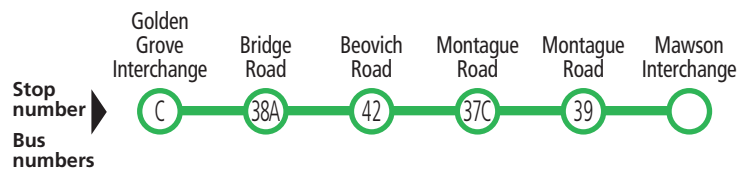

Legend

- G** – Time shown is at stop 38A Bridge Road, Ingle Farm. Service departs Roma Mitchell Secondary College 5 minutes prior to the time shown.
- J** – Time shown is at stop 38A Bridge Road, Ingle Farm. Service departs from Kildare College at 3.30pm.
- S** – School days only.
- V** – School days only, except Wednesdays.
- W** – School days Wednesdays only.

Explanations

Connections available at stop 37C Montague Road, Ingle Farm between routes 560 and 565.

565, 566 Golden Grove & Ingle Farm to Mawson Lakes

Monday to Friday

	565	-	-	7.54	7.59	-	8.21
AM	566	8.12	8.29	-	-	8.34	8.49
	565	-	-	8.43	8.48	-	9.10
	566	8.49	9.05	-	-	9.10	9.24
	565	-	-	9.17	9.22	-	9.44
	566	9.29	9.45	-	-	9.50	10.04
	565	-	-	10.10	10.15	-	10.37
	566	10.29	10.45	-	-	10.50	11.04
	565	-	-	11.10	11.15	-	11.37
	566	11.29	11.45	-	-	11.50	12.04
	PM	565	-	-	12.10	12.15	-
566		12.29	12.45	-	-	12.50	1.04
565		-	-	1.10	1.15	-	1.37
566		1.29	1.45	-	-	1.50	2.04
565		-	-	2.10	2.15	-	2.37
566		2.29	2.45	-	-	2.50	3.04
565		-	-	3.10	3.15	-	3.37
566		3.29	3.45	-	-	3.50	4.04
565		-	-	4.15	4.20	-	4.42
566		4.27	4.44	-	-	4.49	5.04
565		-	-	5.00	5.05	-	5.27
566		5.02	5.19	-	-	5.24	5.39
565		-	-	5.31	5.36	-	5.57

Explanations

Connections available at stop 37C Montague Road, Ingle Farm between routes 560 and 565.

560 Tea Tree Plaza to Elizabeth

Saturday only

AM	560	9.10	9.27	9.38	9.50	10.00	10.13
	560	10.10	10.27	10.38	10.50	11.00	11.13
PM	560	11.10	11.27	11.38	11.50	12.00	12.13
	560	12.10	12.27	12.38	12.50	1.00	1.13
	560	1.10	1.27	1.38	1.50	2.00	2.13
	560	2.10	2.27	2.38	2.50	3.00	3.13
	560	3.10	3.27	3.38	3.50	4.00	4.13
	560	4.10	4.27	4.38	4.50	5.00	5.13
	560	5.10	5.27	5.38	5.50	6.00	6.13
	560	6.10	6.27	6.38	6.50	7.00	7.13