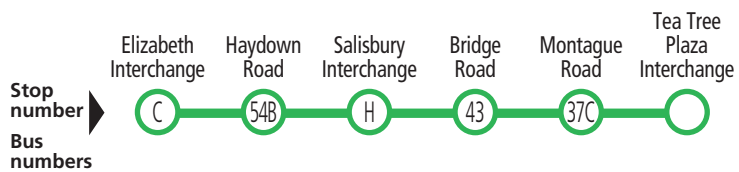

Explanations

Connections available at stop 37C Montague Road, Ingle Farm between routes 560 and 565.

560 Elizabeth to Tea Tree Plaza

Saturday only

	560	7.48	8.00	8.11	8.23	8.34	8.50
AM	560	8.58	9.10	9.21	9.33	9.44	10.00
	560	9.58	10.10	10.21	10.33	10.44	11.00
	560	10.58	11.10	11.21	11.33	11.44	12.00
	560	11.58	12.10	12.21	12.33	12.44	1.00
PM	560	12.58	1.10	1.21	1.33	1.44	2.00
	560	1.58	2.10	2.21	2.33	2.44	3.00
	560	2.58	3.10	3.21	3.33	3.44	4.00
	560	3.58	4.10	4.21	4.33	4.44	5.00
	560	4.58	5.10	5.21	5.33	5.44	6.00

Explanations

Connections available at stop 37C Montague Road, Ingle Farm between routes 560 and 565.

565, 566 Mawson Lakes to Ingle Farm and Golden Grove

Saturday only

	565	8.20	-	8.34	8.39	-	-
AM	566	9.30	9.44	-	-	9.49	10.05
	565	10.30	-	10.44	10.49	-	-
	566	11.30	11.44	-	-	11.49	12.05
	565	12.30	-	12.44	12.49	-	-
PM	566	1.30	1.44	-	-	1.49	2.05
	565	2.30	-	2.44	2.49	-	-
	566	3.30	3.44	-	-	3.49	4.05
	565	4.30	-	4.44	4.49	-	-
	566	5.30	5.44	-	-	5.49	6.05

Explanations

Connections available at stop 37C Montague Road, Ingle Farm between routes 560 and 565.

560 Elizabeth to Tea Tree Plaza

Sunday & public holidays

	560	9.48	10.00	10.11	10.23	10.34	10.50
AM	560	10.58	11.10	11.21	11.33	11.44	12.00
	560	11.58	12.10	12.21	12.33	12.44	1.00
	560	12.58	1.10	1.21	1.33	1.44	2.00
PM	560	1.58	2.10	2.21	2.33	2.44	3.00
	560	2.58	3.10	3.21	3.33	3.44	4.00
	560	3.58	4.10	4.21	4.33	4.44	5.00
	560	4.58	5.10	5.21	5.33	5.44	6.00