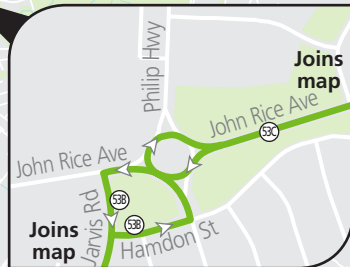

Explanations

Connections available at stop 37C Montague Road, Ingle Farm between routes 560 and 565.

560 Tea Tree Plaza to Elizabeth

Sunday & public holidays

AM	560	11.10	11.27	11.38	11.50	12.00	12.13
PM	560	12.10	12.27	12.38	12.50	1.00	1.13
	560	1.10	1.27	1.38	1.50	2.00	2.13
	560	2.10	2.27	2.38	2.50	3.00	3.13
	560	3.10	3.27	3.38	3.50	4.00	4.13
	560	4.10	4.27	4.38	4.50	5.00	5.13
	560	5.10	5.27	5.38	5.50	6.00	6.13
	560	6.10	6.27	6.38	6.50	7.00	7.13

560, 565, 566

Elizabeth, Salisbury & Mawson to Ingle Farm, Golden Grove & Tea Tree Plaza

Legend

- Route 560
- Route 565
- Route 566
- Bus stop
- Bus stop on this side only
- Bus stop relating to timetable
- Convenient transfer point
- Park 'n' Ride
- Train line & station
- Hospital
- School
- Shopping Centre
- Educational Institution

Scale

Street Legend

1. March St
2. Brian St
3. Commerical Rd
4. John St
5. Ann St
6. Wiltshire St
7. Church St
8. James St
9. Central Link
10. Main St
11. Playford Blvd
12. Oxenham Dr
13. Elizabeth Way
14. Frobisher Rd

Mawson Interchange
565
566

Salisbury Interchange
560A

Elizabeth Interchange
560

560
560A
560B
566

Ingle Farm
Bridge Rd

Ingle Farm
Beovich Rd
565

566

560