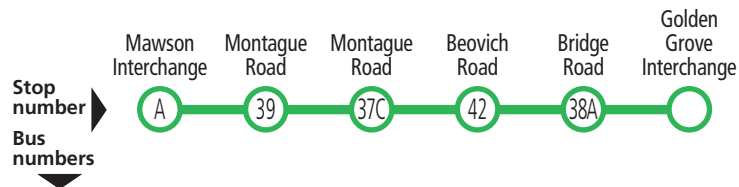

Explanations

Connections available at stop 37C Montague Road, Ingle Farm between routes 560 and 565.

560 Elizabeth to Tea Tree Plaza

Saturday only

	560	7.48	8.00	8.11	8.23	8.34	8.50
AM	560	8.58	9.10	9.21	9.33	9.44	10.00
	560	9.58	10.10	10.21	10.33	10.44	11.00
	560	10.58	11.10	11.21	11.33	11.44	12.00
	560	11.58	12.10	12.21	12.33	12.44	1.00
PM	560	12.58	1.10	1.21	1.33	1.44	2.00
	560	1.58	2.10	2.21	2.33	2.44	3.00
	560	2.58	3.10	3.21	3.33	3.44	4.00
	560	3.58	4.10	4.21	4.33	4.44	5.00
	560	4.58	5.10	5.21	5.33	5.44	6.00

Explanations

Connections available at stop 37C Montague Road, Ingle Farm between routes 560 and 565.

565, 566 Mawson Lakes to Ingle Farm and Golden Grove

Saturday only

	565	8.20	-	8.34	8.39	-	-
AM	566	9.30	9.44	-	-	9.49	10.05
	565	10.30	-	10.44	10.49	-	-
	566	11.30	11.44	-	-	11.49	12.05
	565	12.30	-	12.44	12.49	-	-
PM	566	1.30	1.44	-	-	1.49	2.05
	565	2.30	-	2.44	2.49	-	-
	566	3.30	3.44	-	-	3.49	4.05
	565	4.30	-	4.44	4.49	-	-
	566	5.30	5.44	-	-	5.49	6.05

Explanations

Connections available at stop 37C Montague Road, Ingle Farm between routes 560 and 565.

560 Elizabeth to Tea Tree Plaza

Sunday & public holidays

	560	9.48	10.00	10.11	10.23	10.34	10.50
AM	560	10.58	11.10	11.21	11.33	11.44	12.00
	560	11.58	12.10	12.21	12.33	12.44	1.00
	560	12.58	1.10	1.21	1.33	1.44	2.00
PM	560	1.58	2.10	2.21	2.33	2.44	3.00
	560	2.58	3.10	3.21	3.33	3.44	4.00
	560	3.58	4.10	4.21	4.33	4.44	5.00
	560	4.58	5.10	5.21	5.33	5.44	6.00