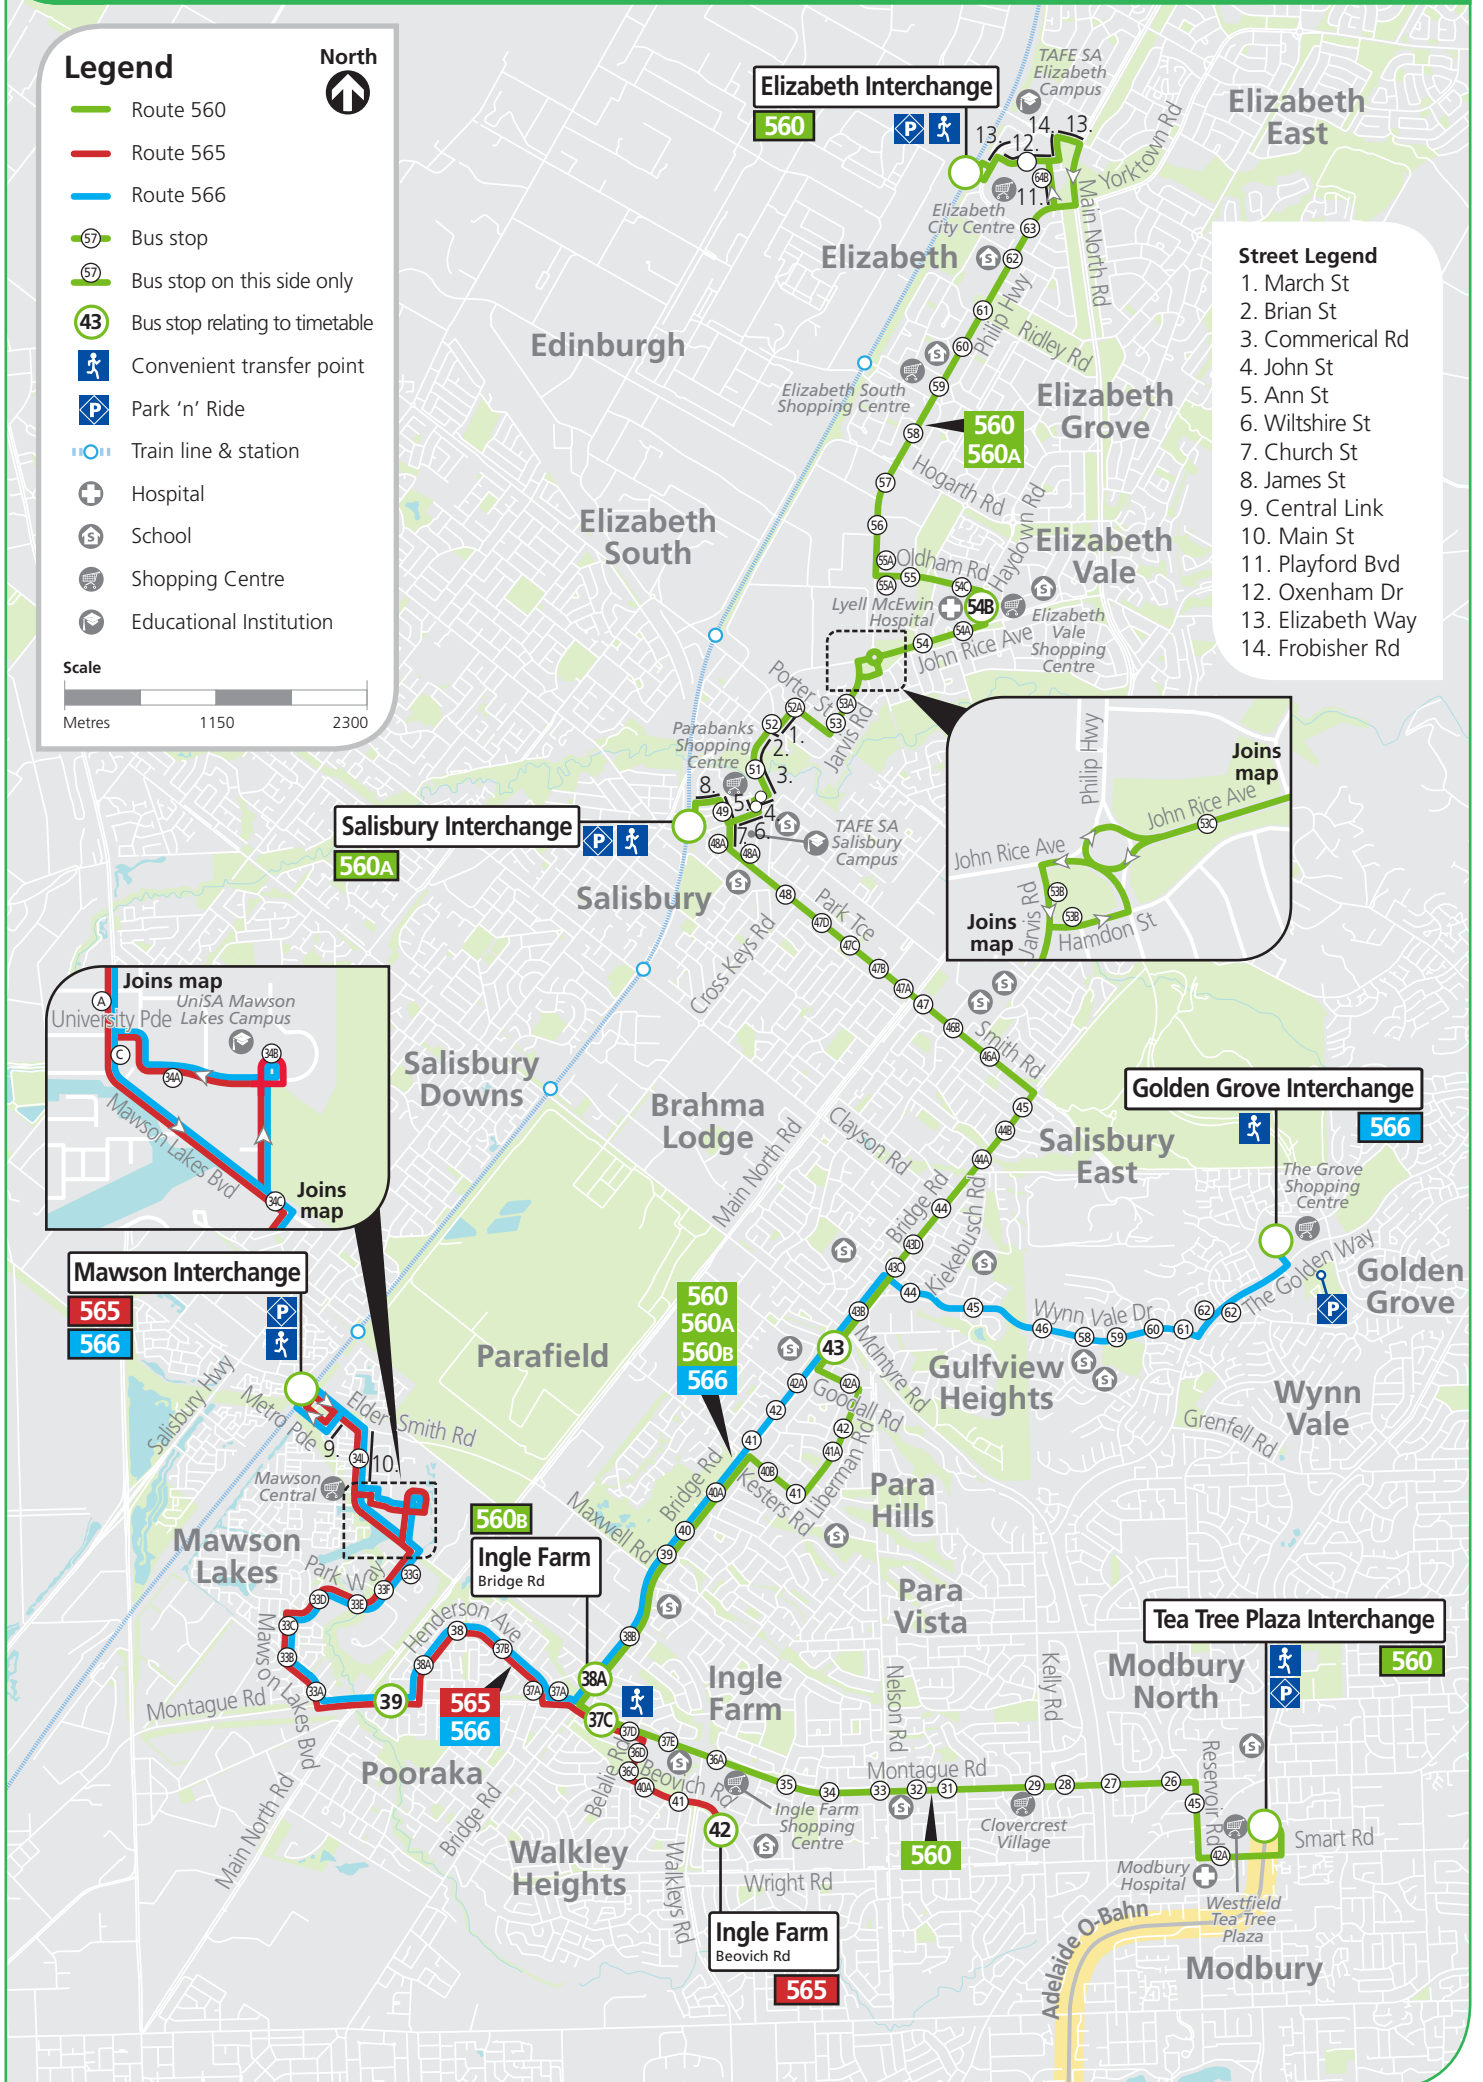

Explanations

Connections available at stop 37C Montague Road, Ingle Farm between routes 560 and 565.

560 Tea Tree Plaza to Elizabeth

Saturday only

AM	560	9.10	9.27	9.38	9.50	10.00	10.13
	560	10.10	10.27	10.38	10.50	11.00	11.13
PM	560	11.10	11.27	11.38	11.50	12.00	12.13
	560	12.10	12.27	12.38	12.50	1.00	1.13
	560	1.10	1.27	1.38	1.50	2.00	2.13
	560	2.10	2.27	2.38	2.50	3.00	3.13
	560	3.10	3.27	3.38	3.50	4.00	4.13
	560	4.10	4.27	4.38	4.50	5.00	5.13
	560	5.10	5.27	5.38	5.50	6.00	6.13
	560	6.10	6.27	6.38	6.50	7.00	7.13

Explanations

Connections available at stop 37C Montague Road, Ingle Farm between routes 560 and 565.

560 Tea Tree Plaza to Elizabeth

Sunday & public holidays

AM	560	11.10	11.27	11.38	11.50	12.00	12.13
PM	560	12.10	12.27	12.38	12.50	1.00	1.13
	560	1.10	1.27	1.38	1.50	2.00	2.13
	560	2.10	2.27	2.38	2.50	3.00	3.13
	560	3.10	3.27	3.38	3.50	4.00	4.13
	560	4.10	4.27	4.38	4.50	5.00	5.13
	560	5.10	5.27	5.38	5.50	6.00	6.13
	560	6.10	6.27	6.38	6.50	7.00	7.13

560, 565, 566

Elizabeth, Salisbury & Mawson to Ingle Farm, Golden Grove & Tea Tree Plaza

Legend

- Route 560
- Route 565
- Route 566
- Bus stop
- Bus stop on this side only
- Bus stop relating to timetable
- Convenient transfer point
- Park 'n' Ride
- Train line & station
- Hospital
- School
- Shopping Centre
- Educational Institution

Scale

Street Legend

1. March St
2. Brian St
3. Commerical Rd
4. John St
5. Ann St
6. Wiltshire St
7. Church St
8. James St
9. Central Link
10. Main St
11. Playford Blvd
12. Oxenham Dr
13. Elizabeth Way
14. Frobisher Rd