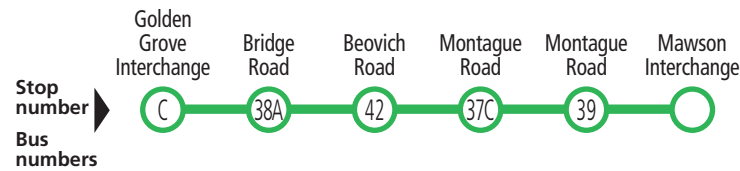

Explanations

Connections available at stop 37C Montague Road, Ingle Farm between routes 560 and 565.

560 Tea Tree Plaza to Elizabeth

Saturday only

AM	560	9.10	9.27	9.38	9.50	10.00	10.13
	560	10.10	10.27	10.38	10.50	11.00	11.13
PM	560	11.10	11.27	11.38	11.50	12.00	12.13
	560	12.10	12.27	12.38	12.50	1.00	1.13
	560	1.10	1.27	1.38	1.50	2.00	2.13
	560	2.10	2.27	2.38	2.50	3.00	3.13
	560	3.10	3.27	3.38	3.50	4.00	4.13
	560	4.10	4.27	4.38	4.50	5.00	5.13
	560	5.10	5.27	5.38	5.50	6.00	6.13
	560	6.10	6.27	6.38	6.50	7.00	7.13

Explanations

Connections available at stop 37C Montague Road, Ingle Farm between routes 560 and 565.

565, 566 Golden Grove & Ingle Farm to Mawson Lakes

Saturday only

AM	566	8.37	8.53	-	-	8.58	9.12
	565	-	-	9.22	9.27	-	9.42
PM	566	10.37	10.53	-	-	10.58	11.12
	565	-	-	11.22	11.27	-	11.42
	566	12.37	12.53	-	-	12.58	1.12
	565	-	-	1.22	1.27	-	1.42
	566	2.37	2.53	-	-	2.58	3.12
	565	-	-	3.22	3.27	-	3.42
	566	4.37	4.53	-	-	4.58	5.12
	565	-	-	5.22	5.27	-	5.42

Explanations

Connections available at stop 37C Montague Road, Ingle Farm between routes 560 and 565.

560 Tea Tree Plaza to Elizabeth

Sunday & public holidays

AM	560	11.10	11.27	11.38	11.50	12.00	12.13
PM	560	12.10	12.27	12.38	12.50	1.00	1.13
	560	1.10	1.27	1.38	1.50	2.00	2.13
	560	2.10	2.27	2.38	2.50	3.00	3.13
	560	3.10	3.27	3.38	3.50	4.00	4.13
	560	4.10	4.27	4.38	4.50	5.00	5.13
	560	5.10	5.27	5.38	5.50	6.00	6.13
	560	6.10	6.27	6.38	6.50	7.00	7.13