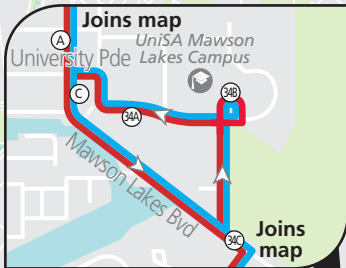

Explanations

Connections available at stop 37C Montague Road, Ingle Farm between routes 560 and 565.

560 Tea Tree Plaza to Elizabeth

Sunday & public holidays

AM	560	11.10	11.27	11.38	11.50	12.00	12.13
PM	560	12.10	12.27	12.38	12.50	1.00	1.13
	560	1.10	1.27	1.38	1.50	2.00	2.13
	560	2.10	2.27	2.38	2.50	3.00	3.13
	560	3.10	3.27	3.38	3.50	4.00	4.13
	560	4.10	4.27	4.38	4.50	5.00	5.13
	560	5.10	5.27	5.38	5.50	6.00	6.13
	560	6.10	6.27	6.38	6.50	7.00	7.13

560, 565, 566

Elizabeth, Salisbury & Mawson to Ingle Farm, Golden Grove & Tea Tree Plaza

Legend

- Route 560
- Route 565
- Route 566
- Bus stop
- Bus stop on this side only
- Bus stop relating to timetable
- Convenient transfer point
- Park 'n' Ride
- Train line & station
- Hospital
- School
- Shopping Centre
- Educational Institution

Scale

Street Legend

1. March St
2. Brian St
3. Commerical Rd
4. John St
5. Ann St
6. Wiltshire St
7. Church St
8. James St
9. Central Link
10. Main St
11. Playford Blvd
12. Oxenham Dr
13. Elizabeth Way
14. Frobisher Rd

Mawson Interchange
565
566

Salisbury Interchange
560A

Elizabeth Interchange
560

560
560A
560B
566

Ingle Farm
Bridge Rd

Ingle Farm
Beovich Rd
565

566

560