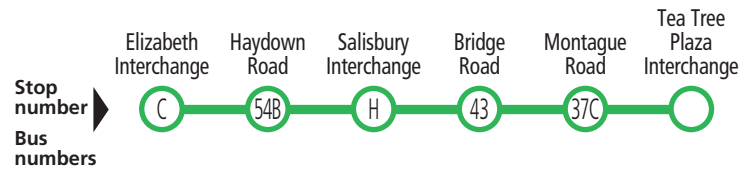

Route descriptions

560 Elizabeth Interchange to Tea Tree Plaza Interchange
via Lyell McEwin Hospital, Salisbury Interchange & Ingle Farm. Service operates 7 days.
560A - terminates at Salisbury Interchange.
560B - Salisbury Interchange to stop 38A Bridge Road, Ingle Farm.

565 Mawson Interchange to Ingle Farm
via Montague Road. Service operates Monday–Saturday.

566 Mawson Interchange to Golden Grove Interchange
via Montague Road & Wynn Vale Drive. Service operates Monday–Saturday.

Government of South Australia

560 Elizabeth & Salisbury to Ingle Farm & Tea Tree Plaza

Monday to Friday							
AM	560	6.07	6.22	6.35	6.48	6.59	7.15
	560	7.07	7.22	7.35	7.48	7.59	8.15
	560B	-	-	7.52	8.08	N8.18	-
	560	7.37	7.52	8.05	8.18	8.29	8.45
	560	8.17	8.32	8.45	8.58	9.09	9.25
	560	8.47	9.02	9.15	9.28	9.39	9.55
	560	9.17	9.32	9.45	9.58	10.09	10.25
	560	9.47	10.02	10.15	10.28	10.39	10.55
	560	10.17	10.32	10.45	10.58	11.09	11.25
	560	10.47	11.02	11.15	11.28	11.39	11.55
	560	11.17	11.32	11.45	11.58	12.09	12.25
	560	11.47	12.02	12.15	12.28	12.39	12.55
PM	560	12.17	12.32	12.45	12.58	1.09	1.25
	560	12.47	1.02	1.15	1.28	1.39	1.55
	560	1.17	1.32	1.45	1.58	2.09	2.25
	560	1.47	2.02	2.15	2.28	2.39	2.55
	560	2.17	2.32	2.45	2.58	3.09	3.25
	560	2.47	3.02	3.15	3.28	3.39	3.55
	560	3.17	3.32	3.45	3.58	4.09	4.25
	560	3.45	4.00	4.13	4.26	4.37	4.53
	560	4.15	4.30	4.43	4.56	5.07	5.23
	560	4.45	5.00	5.13	5.26	5.37	5.53
	560	5.21	5.36	5.49	6.02	6.13	6.29
	560A	6.01	6.16	6.29	-	-	-
560A	6.43	6.58	7.11	-	-	-	