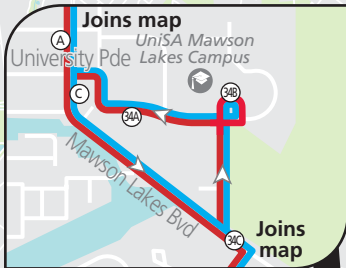

560, 565, 566

Elizabeth, Salisbury & Mawson to Ingle Farm, Golden Grove & Tea Tree Plaza

Legend

- Route 560
- Route 565
- Route 566
- Bus stop
- Bus stop on this side only
- Bus stop relating to timetable
- Convenient transfer point
- Park 'n' Ride
- Train line & station
- Hospital
- School
- Shopping Centre
- Educational Institution

Scale

Street Legend

1. March St
2. Brian St
3. Commerical Rd
4. John St
5. Ann St
6. Wiltshire St
7. Church St
8. James St
9. Central Link
10. Main St
11. Playford Blvd
12. Oxenham Dr
13. Elizabeth Way
14. Frobisher Rd

Golden Grove Interchange
566

Tea Tree Plaza Interchange
560

Mawson Interchange
565
566

Ingle Farm
Bridge Rd

560
560A
560B
566

Ingle Farm
Beovich Rd
565

Elizabeth Interchange
560

560
565
566