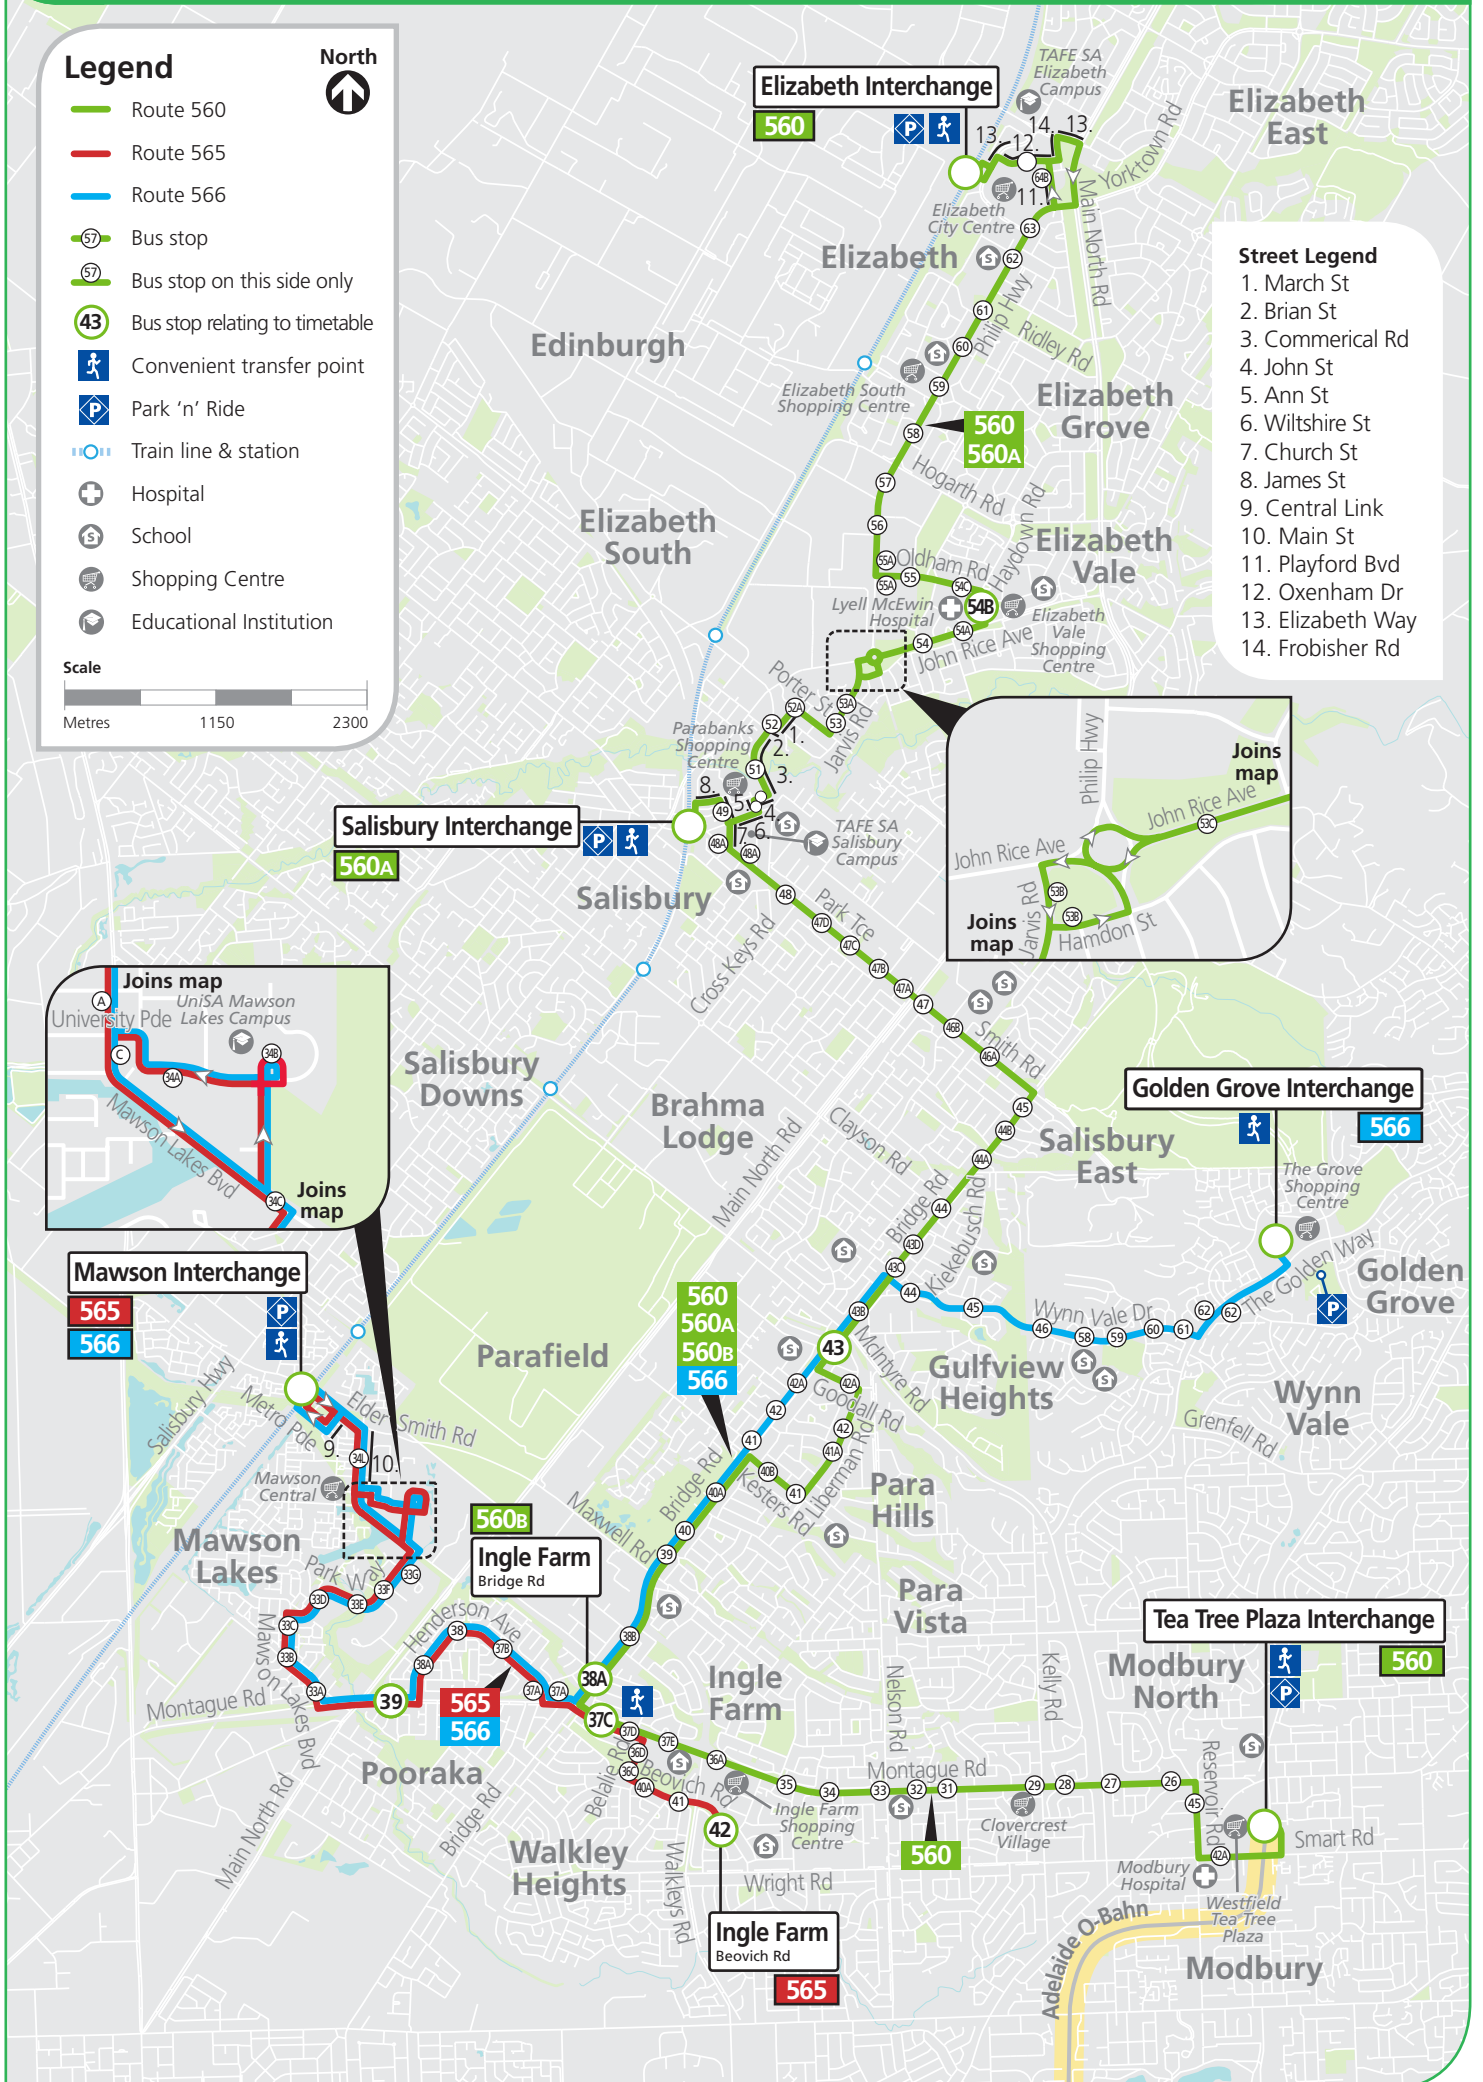

560, 565, 566

Elizabeth, Salisbury & Mawson to Ingle Farm, Golden Grove & Tea Tree Plaza

Legend

- Route 560
- Route 565
- Route 566
- Bus stop
- Bus stop on this side only
- Bus stop relating to timetable
- Convenient transfer point
- Park 'n' Ride
- Train line & station
- Hospital
- School
- Shopping Centre
- Educational Institution

Scale

Street Legend

1. March St
2. Brian St
3. Commerical Rd
4. John St
5. Ann St
6. Wiltshire St
7. Church St
8. James St
9. Central Link
10. Main St
11. Playford Blvd
12. Oxenham Dr
13. Elizabeth Way
14. Frobisher Rd

Golden Grove Interchange
566

Tea Tree Plaza Interchange
560

Mawson Interchange
565
566

Ingle Farm
Bridge Rd

560
560A
560B
566

Ingle Farm
Beovich Rd
565

Elizabeth Interchange
560

560
565
566