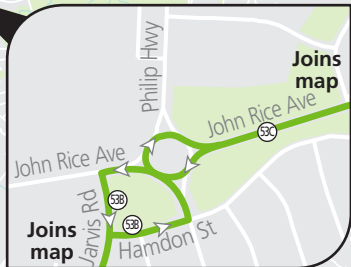

560, 565, 566

Elizabeth, Salisbury & Mawson to Ingle Farm, Golden Grove & Tea Tree Plaza

Legend

- Route 560
- Route 565
- Route 566
- Bus stop
- Bus stop on this side only
- Bus stop relating to timetable
- Convenient transfer point
- Park 'n' Ride
- Train line & station
- Hospital
- School
- Shopping Centre
- Educational Institution

Scale

Street Legend

1. March St
2. Brian St
3. Commerical Rd
4. John St
5. Ann St
6. Wiltshire St
7. Church St
8. James St
9. Central Link
10. Main St
11. Playford Blvd
12. Oxenham Dr
13. Elizabeth Way
14. Frobisher Rd

Golden Grove Interchange
566

Tea Tree Plaza Interchange
560

Mawson Interchange
565
566

Ingle Farm
Bridge Rd

560
560A
560B
566

Ingle Farm
Beovich Rd
565

Elizabeth Interchange
560

560
565
566