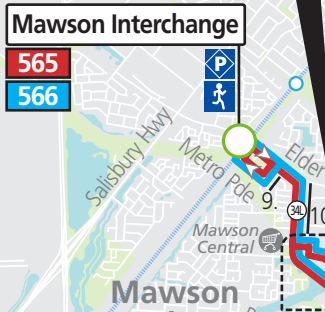

560, 565, 566

Elizabeth, Salisbury & Mawson to Ingle Farm, Golden Grove & Tea Tree Plaza

Legend

- Route 560
- Route 565
- Route 566
- Bus stop
- Bus stop on this side only
- Bus stop relating to timetable
- Convenient transfer point
- Park 'n' Ride
- Train line & station
- Hospital
- School
- Shopping Centre
- Educational Institution

Scale

Street Legend

1. March St
2. Brian St
3. Commerical Rd
4. John St
5. Ann St
6. Wiltshire St
7. Church St
8. James St
9. Central Link
10. Main St
11. Playford Blvd
12. Oxenham Dr
13. Elizabeth Way
14. Frobisher Rd

Golden Grove Interchange
566

Tea Tree Plaza Interchange
560

Mawson Interchange
565
566

Ingle Farm
Bridge Rd

560
560A
560B
566

Ingle Farm
Beovich Rd
565

Elizabeth Interchange
560

560
565
566