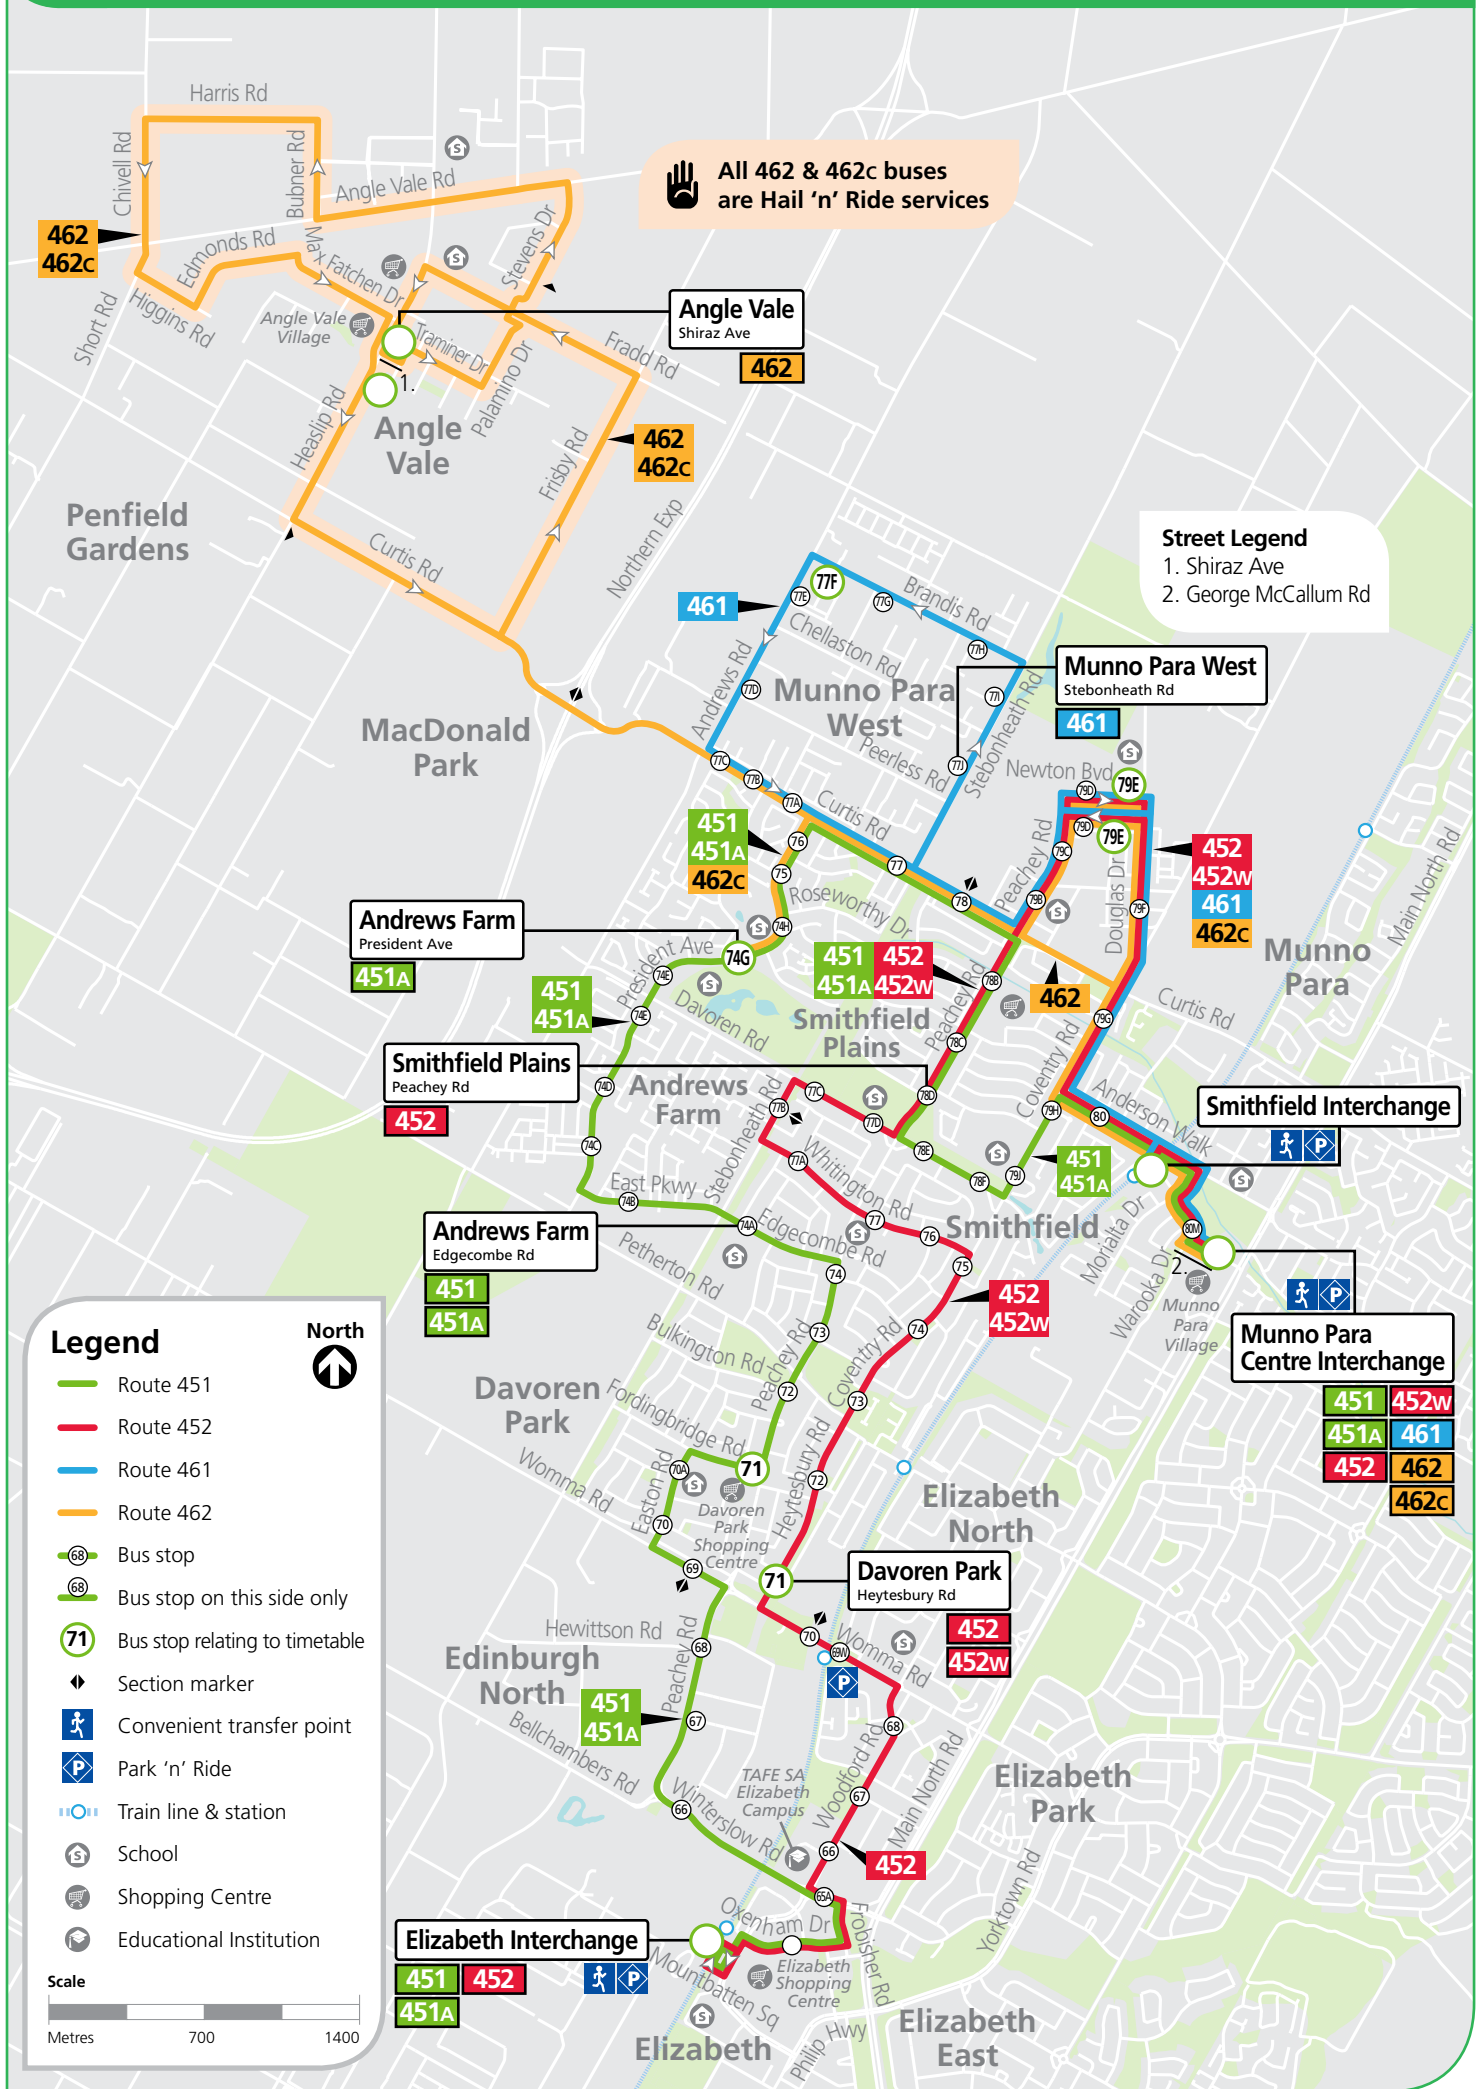

451, 452, 461, 462 Munno Para to Munno Para West, Angle Vale & Elizabeth

All 462 & 462c buses are Hail 'n' Ride services

Street Legend
1. Shiraz Ave
2. George McCallum Rd

Legend

- Route 451
- Route 452
- Route 461
- Route 462
- Bus stop
- Bus stop on this side only
- Bus stop relating to timetable
- Section marker
- Convenient transfer point
- Park 'n' Ride
- Train line & station
- School
- Shopping Centre
- Educational Institution

Scale
Metres 700 1400