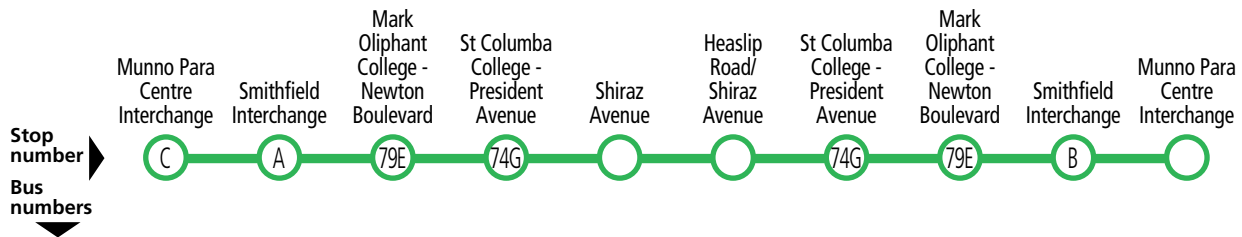

Legend

- A – Bus departs from stop 74A Edgecombe Road, Andrews Farm 6 minutes prior to the time shown.
- Z – Bus does not operate on business days between Christmas Day & New Year's Day.

462 Munno Para to Angle Vale loop service