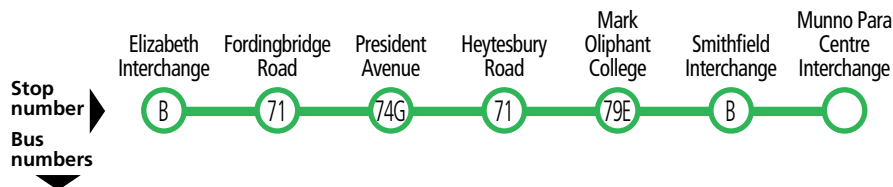

451, 452 Elizabeth to Andrews Farm & Munno Para

Saturday only

AM	451	7.28	7.38	7.50	-	-	8.04	8.06

Saturday, Sunday & public holidays

AM	452	7.58	-	-	8.07	8.25	8.31	8.33
	451	8.28	8.38	8.50	-	-	9.04	9.06
	452	8.58	-	-	9.07	9.25	9.31	9.33
	451	9.28	9.38	9.50	-	-	10.04	10.06
	452	9.58	-	-	10.07	10.25	10.31	10.33
	451	10.28	10.38	10.50	-	-	11.04	11.06
	452	10.58	-	-	11.07	11.25	11.31	11.33
	451	11.28	11.38	11.50	-	-	12.04	12.06
	452	11.58	-	-	12.07	12.25	12.31	12.33
PM	451	12.28	12.38	12.50	-	-	1.04	1.06
	452	12.58	-	-	1.07	1.25	1.31	1.33
	451	1.28	1.38	1.50	-	-	2.04	2.06
	452	1.58	-	-	2.07	2.25	2.31	2.33
	451	2.28	2.38	2.50	-	-	3.04	3.06
	452	2.58	-	-	3.07	3.25	3.31	3.33
	451	3.28	3.38	3.50	-	-	4.04	4.06
	452	3.58	-	-	4.07	4.25	4.31	4.33
	451	4.28	4.38	4.50	-	-	5.04	5.06
	452	5.08	-	-	5.17	5.35	5.41	5.43
	451	5.28	5.38	5.50	-	-	6.04	6.06
	452	5.58	-	-	6.07	6.25	6.31	6.33
	451	6.28	6.38	6.50	-	-	7.04	7.06
	452	6.58	-	-	7.07	7.25	7.31	7.33
	451	7.28	-	-	7.37	7.55	8.01	8.03
	452	7.28	7.38	7.50	-	-	8.04	8.06
	451	8.28	-	-	8.37	8.55	9.01	9.03
	452	8.28	8.38	8.50	-	-	9.04	9.06
	451	9.28	-	-	9.37	9.55	10.01	10.03
	452	9.28	9.38	9.50	-	-	10.04	10.06
	451	10.28	-	-	10.37	10.55	11.01	11.03
	452	10.28	10.38	10.50	-	-	11.04	11.06

Legend

- G – Bus terminates at stop 74A Edgcombe Road, Andrews Farm 6 minutes after the time shown.