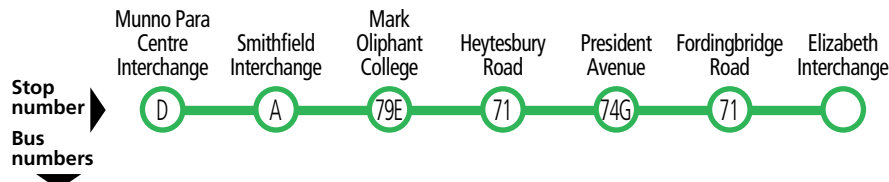

451, 452

Munno Para, Smithfield Plains & Andrews Farm to Davoren Park & Elizabeth

Monday to Friday

	Munno Para Centre Interchange	Smithfield Interchange	Mark Oliphant College	Heytesbury Road	President Avenue	Fordingbridge Road	Elizabeth Interchange
AM	452	-	-	-	CZ6.14	-	Z6.23
	451	-	-	-	-	AZ6.14	Z6.24
	452	6.18	6.20	6.26	6.44	-	6.53
	451	6.16	6.18	-	-	6.32	6.54
	452	6.33	6.35	6.41	6.59	-	7.08
	451	6.31	6.33	-	-	6.47	7.09
	451	6.51	6.53	-	-	7.07	7.29
	452	6.54	6.56	7.02	7.20	-	7.29
	451	7.08	7.10	-	-	7.24	7.46
	452	7.11	7.13	7.19	7.37	-	7.46
	451	7.27	7.29	-	-	7.43	8.05
	452	7.30	7.32	7.38	7.56	-	8.05
	452	7.38	7.40	7.46	8.05	-	8.14
	451	7.38	7.40	-	-	7.54	8.16
	452	7.53	7.55	8.01	8.20	-	8.29
	451	7.53	7.55	-	-	8.09	8.31
	452	8.11	8.13	8.19	8.38	-	8.47
	451	8.12	8.14	-	-	8.28	8.50
	451	8.24	8.26	-	-	8.40	9.02
	452	8.26	8.28	8.34	8.53	-	9.02
452	8.42	8.44	8.50	9.08	-	9.17	
451	8.55	8.57	-	-	9.11	9.33	
452	9.12	9.14	9.20	9.38	-	9.47	
451	9.25	9.27	-	-	9.41	10.03	
452	9.42	9.44	9.50	10.08	-	10.17	
451	9.55	9.57	-	-	10.11	10.33	
452	10.12	10.14	10.20	10.38	-	10.47	
451	10.25	10.27	-	-	10.41	11.03	
452	10.42	10.44	10.50	11.08	-	11.17	
451	10.55	10.57	-	-	11.11	11.33	
452	11.12	11.14	11.20	11.38	-	11.47	
451	11.25	11.27	-	-	11.41	12.03	
452	11.42	11.44	11.50	12.08	-	12.17	
451	11.55	11.57	-	-	12.11	12.33	
PM	452	12.12	12.14	12.20	12.38	-	12.47
	451	12.25	12.27	-	-	12.41	1.03
	452	12.42	12.44	12.50	1.08	-	1.17
	451	12.55	12.57	-	-	1.11	1.33
	452	1.12	1.14	1.20	1.38	-	1.47
	451	1.25	1.27	-	-	1.41	2.03
	452	1.42	1.44	1.50	2.08	-	2.17
	451	1.55	1.57	-	-	2.11	2.33
	452	2.12	2.14	2.20	2.38	-	2.47
	451	2.25	2.27	-	-	2.41	3.03
	452	2.42	2.44	2.50	3.08	-	3.17
	451	2.55	2.57	-	-	3.11	3.33
	452	3.12	3.14	3.20	3.38	-	3.47
	451	3.25	3.27	-	-	3.41	4.03
	452	3.42	3.44	3.50	4.08	-	4.17
	451	3.56	3.58	-	-	4.12	4.34
	452	4.12	4.14	4.20	4.38	-	4.47
	451	4.26	4.28	-	-	4.42	5.04
	452	4.42	4.44	4.50	5.08	-	5.17
	452	5.10	5.12	5.18	5.36	-	5.45
	451	5.11	5.13	-	-	5.27	5.49
	452	5.23	5.25	5.31	5.49	-	5.58
	451	5.21	5.23	-	-	5.37	5.49
	451A	5.49	5.51	-	-	G6.05	-
	452W	5.49	5.51	5.57	6.15	-	-
	452	6.04	6.06	6.12	6.30	-	6.39
	451	6.04	6.06	-	-	6.20	6.42
	451A	6.21	6.23	-	-	G6.37	-
	452W	6.21	6.23	6.29	6.47	-	-
	452W	6.35	6.37	6.43	7.01	-	-
	451A	6.36	6.38	-	-	G6.52	-
	452	6.50	6.52	6.58	7.16	-	7.25
451	6.50	6.52	-	-	7.06	7.28	
452	7.06	7.08	7.14	7.32	-	7.41	
451	7.06	7.08	-	-	7.22	7.44	
451	7.36	7.38	-	-	7.52	8.14	
452	7.41	7.43	7.49	8.05	-	8.14	
451	8.36	8.38	-	-	8.52	9.14	
452	8.41	8.43	8.49	9.05	-	9.14	
451	9.36	9.38	-	-	9.52	10.14	
452	9.41	9.43	9.49	10.05	-	10.14	
451	10.36	10.38	-	-	10.52	11.14	

Legend

- **A** – Bus departs from stop 74A Edgecombe Road, Andrews Farm 6 minutes prior to the time shown.
- **C** – Bus departs from stop 78D Peachey Road, Smithfield Plains 12 minutes prior to the time shown.
- **G** – Bus terminates at stop 74A Edgecombe Road, Andrews Farm 6 minutes after the time shown.
- **Z** – Bus does not operate on business days between Christmas Day & New Year's Day.