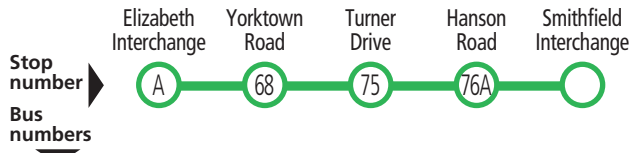

441, 442 Elizabeth to Smithfield

Monday to Friday

AM	441	6.42	6.48	-	6.58	7.10
	442	7.05	-	7.17	-	7.39
	441	7.19	7.25	-	7.35	7.47
	442	7.29	-	7.41	-	8.03
	441	7.45	7.52	-	8.02	8.16
	442	7.52	-	8.04	-	8.29
	441	8.15	8.22	-	8.32	8.46
	442	8.15	-	8.27	-	8.52
	441	8.29	8.36	-	8.46	9.00
	442	8.45	-	8.57	-	9.19
	441	9.00	9.06	-	9.16	9.28
	442	9.15	-	9.27	-	9.49
	441	9.30	9.36	-	9.46	9.58
	442	9.45	-	9.57	-	10.19
	441	10.00	10.06	-	10.16	10.28
	442	10.15	-	10.27	-	10.49
	441	10.30	10.36	-	10.46	10.58
	442	10.45	-	10.57	-	11.19
	441	11.00	11.06	-	11.16	11.28
	442	11.15	-	11.27	-	11.49
	441	11.30	11.36	-	11.46	11.58
	442	11.45	-	11.57	-	12.19
PM	441	12.00	12.06	-	12.16	12.28
	442	12.15	-	12.27	-	12.49
	441	12.30	12.36	-	12.46	12.58
	442	12.45	-	12.57	-	1.19
	441	1.00	1.06	-	1.16	1.28
	442	1.15	-	1.27	-	1.49
	441	1.30	1.36	-	1.46	1.58
	442	1.45	-	1.57	-	2.19
	441	2.00	2.06	-	2.16	2.28
	442	2.15	-	2.27	-	2.49
	441	2.30	2.36	-	2.46	2.58
	442	H2.45	-	H2.57	-	H3.19
	442	S2.45	-	S2.57	-	S3.24
	441	H3.00	H3.06	-	H3.16	H3.28
	441	S3.00	S3.07	-	S3.17	S3.34
	442	H3.15	-	H3.27	-	H3.52
	442	S3.15	-	S3.27	-	S3.54
	441	H3.30	H3.37	-	H3.47	H4.01
	441	S3.30	S3.37	-	S3.47	S4.04
	442	3.45	-	3.57	-	4.22
	441	4.00	4.07	-	4.17	4.31
	442	4.15	-	4.27	-	4.52
	441	4.30	4.37	-	4.47	5.01
	441	4.45	4.52	-	5.02	5.16
	442	4.45	-	4.57	-	5.22
	442	5.00	-	5.12	-	5.37
	441	5.00	5.07	-	5.17	5.31
	441	5.15	5.22	-	5.32	5.46
	442	5.15	-	5.27	-	5.52
	441	5.30	5.37	-	5.47	6.01
	442	5.30	-	5.42	-	6.07
	441	5.45	5.51	-	6.01	6.13
	442	5.45	-	5.57	-	6.19
	442	6.00	-	6.12	-	6.34
	441	6.15	6.21	-	6.31	6.43
	442	6.30	-	6.42	-	7.04
	441	6.45	6.51	-	7.01	7.13
	442	7.01	-	7.13	-	7.35
	441	7.31	7.37	-	7.47	7.59
	442	7.31	-	7.43	-	8.05
	441	8.31	8.37	-	8.47	8.59
	442	8.31	-	8.43	-	9.05

Saturday only

AM	441	6.58	7.04	-	7.14	7.26
	442	7.28	-	7.40	-	8.02
	441	7.58	8.04	-	8.14	8.26
	442	8.28	-	8.40	-	9.02

Saturday, Sunday & public holidays

AM	441	8.58	9.04	-	9.14	9.26
	442	9.28	-	9.40	-	10.02
	441	9.58	10.04	-	10.14	10.26
	442	10.28	-	10.40	-	11.02
	441	10.58	11.04	-	11.14	11.26
	442	11.28	-	11.40	-	12.02
	441	11.58	12.04	-	12.14	12.26
	442	12.28	-	12.40	-	1.02
PM	441	12.58	1.04	-	1.14	1.26
	442	1.28	-	1.40	-	2.02
	441	1.58	2.04	-	2.14	2.26
	442	2.28	-	2.40	-	3.02
	441	2.58	3.04	-	3.14	3.26
	442	3.28	-	3.40	-	4.02
	441	3.58	4.04	-	4.14	4.26
	442	4.28	-	4.40	-	5.02
	441	4.58	5.04	-	5.14	5.26
	442	5.28	-	5.40	-	6.02
	441	5.58	6.04	-	6.14	6.26
	442	6.28	-	6.40	-	7.02
	441	6.58	7.04	-	7.14	7.26

Saturday only

PM	442	7.28	-	7.40	-	8.02
	441	8.28	8.34	-	8.44	8.56
	442	8.28	-	8.40	-	9.02

Legend

- H – School holidays only.
- S – School days only.