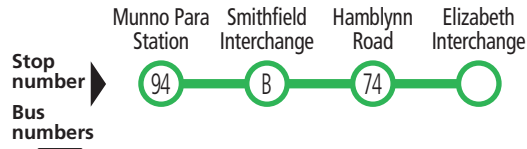

Hail 'n' Ride services

Passengers can hail the 443 services anywhere along the bus route and, provided it is safe to do so, the driver will pick you up or set you down as requested.

Government of South Australia

440 Munno Para to Elizabeth

Monday to Friday					
AM	440	6.22	6.33	6.40	6.54
	440	6.37	6.48	6.55	7.09
	440	6.55	7.08	7.15	7.29
	440	7.10	7.23	7.30	7.44
	440	7.23	7.36	7.45	7.59
	440	7.41	7.54	8.03	8.17
	440	7.59	8.12	8.21	8.35
	440	8.29	8.42	8.51	9.05
	440	9.03	9.14	9.21	9.35
	440	9.33	9.44	9.51	10.05
	440	10.03	10.14	10.21	10.35
	440	10.33	10.44	10.51	11.05
	440	11.03	11.14	11.21	11.35
	440	11.33	11.44	11.51	12.05
PM	440	12.03	12.14	12.21	12.35
	440	12.33	12.44	12.51	1.05
	440	1.03	1.14	1.21	1.35
	440	1.33	1.44	1.51	2.05
	440	2.03	2.14	2.21	2.35
	440	2.33	2.44	2.51	3.05
	440	3.03	3.14	3.21	3.35
	440	3.18	3.29	3.36	3.50
	440	3.33	3.44	3.51	4.05
	440	4.03	4.14	4.21	4.35
	440	4.33	4.44	4.51	5.05
	440	5.03	5.14	5.21	5.35
	440	5.33	5.44	5.51	6.05
	440	6.10	6.21	6.28	6.41
	440	6.43	6.54	7.01	7.14
	440	7.43	7.54	8.01	8.14
	440	8.43	8.54	9.01	9.14