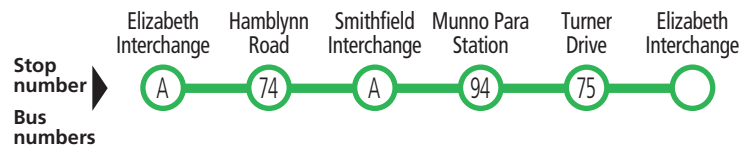

442 buses do not service this stop when travelling to Smithfield Interchange.

All 443 buses are Hail 'n' Ride services

440 Elizabeth to Munno Para

Monday to Friday					
AM	440	6.44	6.58	7.04	7.16
	440	7.17	7.31	7.38	7.50
	440	7.32	7.46	7.53	8.05
	440	8.02	8.16	8.23	8.35
	440	8.32	8.46	8.53	9.05
	440	8.47	9.01	9.08	9.20
	440	9.17	9.31	9.38	9.50
	440	9.47	10.01	10.08	10.20
	440	10.17	10.31	10.38	10.50
	440	10.47	11.01	11.08	11.20
PM	440	11.17	11.31	11.38	11.50
	440	11.47	12.01	12.08	12.20
	440	12.17	12.31	12.38	12.50
	440	12.47	1.01	1.08	1.20
	440	1.17	1.31	1.38	1.50
	440	1.47	2.01	2.08	2.20
	440	2.17	2.31	2.38	2.50
	440	2.47	3.01	3.08	3.20
	440	3.15	3.31	3.38	3.50
	440	3.45	4.01	4.08	4.20
	440	4.15	4.31	4.38	4.50
	440	4.45	5.01	5.08	5.20
	440	5.00	5.16	5.23	5.35
	440	5.18	5.34	5.41	5.53
	440	5.36	5.52	5.59	6.11
	440	6.07	6.21	6.28	6.38
	440	6.32	6.46	6.53	7.03
	440	7.02	7.16	7.23	7.33
440	7.32	7.46	7.53	8.03	
440	8.32	8.46	8.53	9.03	

443 Elizabeth to Munno Para loop service

Hail 'n' Ride services

Passengers can hail the 443 services anywhere along the bus route and, provided it is safe to do so, the driver will pick you up or set you down as requested.