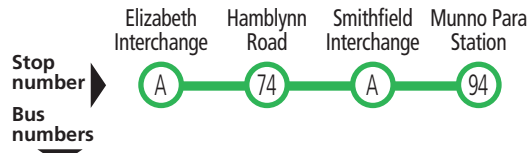

440, 441, 442, 443 Elizabeth to Smithfield & Munno Para

Legend

- Route 440
- Route 441
- Route 442
- Route 443
- Bus stop
- Bus stop on this side only
- Bus stop relating to timetable
- Convenient transfer point
- Park 'n' Ride
- Train line & station
- School
- Shopping Centre
- Educational Institution

Scale

Street Legend

1. Frobisher Rd
2. Elizabeth Way
3. George McCullum Rd
4. Warooka Dr
5. Mingari St
6. Myall Ave
7. Karri St
8. Noora Cres

Munno Para Centre Interchange

Smithfield Interchange

Elizabeth Interchange

442 buses do not service this stop when travelling to Smithfield Interchange.

All 443 buses are Hail 'n' Ride services

440 Elizabeth to Munno Para

Monday to Friday					
AM	440	6.44	6.58	7.04	7.16
	440	7.17	7.31	7.38	7.50
	440	7.32	7.46	7.53	8.05
	440	8.02	8.16	8.23	8.35
	440	8.32	8.46	8.53	9.05
	440	8.47	9.01	9.08	9.20
	440	9.17	9.31	9.38	9.50
	440	9.47	10.01	10.08	10.20
	440	10.17	10.31	10.38	10.50
	440	10.47	11.01	11.08	11.20
PM	440	11.17	11.31	11.38	11.50
	440	11.47	12.01	12.08	12.20
	440	12.17	12.31	12.38	12.50
	440	12.47	1.01	1.08	1.20
	440	1.17	1.31	1.38	1.50
	440	1.47	2.01	2.08	2.20
	440	2.17	2.31	2.38	2.50
	440	2.47	3.01	3.08	3.20
	440	3.15	3.31	3.38	3.50
	440	3.45	4.01	4.08	4.20
	440	4.15	4.31	4.38	4.50
	440	4.45	5.01	5.08	5.20
	440	5.00	5.16	5.23	5.35
	440	5.18	5.34	5.41	5.53
	440	5.36	5.52	5.59	6.11
	440	6.07	6.21	6.28	6.38
	440	6.32	6.46	6.53	7.03
	440	7.02	7.16	7.23	7.33
440	7.32	7.46	7.53	8.03	
440	8.32	8.46	8.53	9.03	