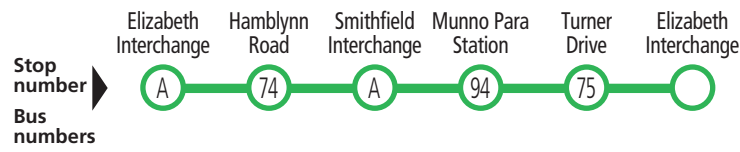

Sunday & public holidays only							
PM	443	7.27	7.39	7.46	7.53	8.06	8.14
	443	8.27	8.39	8.46	8.53	9.06	9.14
Saturday, Sunday & public holidays							
PM	443	9.27	9.39	9.46	9.53	10.06	10.14