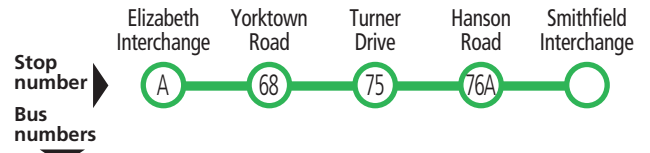

441, 442 Elizabeth to Smithfield

Monday to Friday

AM	441	6.42	6.48	-	6.58	7.10
	442	7.05	-	7.17	-	7.39
	441	7.19	7.25	-	7.35	7.47
	442	7.29	-	7.41	-	8.03
	441	7.45	7.52	-	8.02	8.16
	442	7.52	-	8.04	-	8.29
	441	8.15	8.22	-	8.32	8.46
	442	8.15	-	8.27	-	8.52
	441	8.29	8.36	-	8.46	9.00
	442	8.45	-	8.57	-	9.19
	441	9.00	9.06	-	9.16	9.28
	442	9.15	-	9.27	-	9.49
	441	9.30	9.36	-	9.46	9.58
	442	9.45	-	9.57	-	10.19
	441	10.00	10.06	-	10.16	10.28
	442	10.15	-	10.27	-	10.49
	441	10.30	10.36	-	10.46	10.58
	442	10.45	-	10.57	-	11.19
	441	11.00	11.06	-	11.16	11.28
	442	11.15	-	11.27	-	11.49
	441	11.30	11.36	-	11.46	11.58
	442	11.45	-	11.57	-	12.19
PM	441	12.00	12.06	-	12.16	12.28
	442	12.15	-	12.27	-	12.49
	441	12.30	12.36	-	12.46	12.58
	442	12.45	-	12.57	-	1.19
	441	1.00	1.06	-	1.16	1.28
	442	1.15	-	1.27	-	1.49
	441	1.30	1.36	-	1.46	1.58
	442	1.45	-	1.57	-	2.19
	441	2.00	2.06	-	2.16	2.28
	442	2.15	-	2.27	-	2.49
	441	2.30	2.36	-	2.46	2.58
	442	H2.45	-	H2.57	-	H3.19
	442	S2.45	-	S2.57	-	S3.24
	441	H3.00	H3.06	-	H3.16	H3.28
	441	S3.00	S3.07	-	S3.17	S3.34
	442	H3.15	-	H3.27	-	H3.52
	442	S3.15	-	S3.27	-	S3.54
	441	H3.30	H3.37	-	H3.47	H4.01
	441	S3.30	S3.37	-	S3.47	S4.04
	442	3.45	-	3.57	-	4.22
	441	4.00	4.07	-	4.17	4.31
	442	4.15	-	4.27	-	4.52
	441	4.30	4.37	-	4.47	5.01
	441	4.45	4.52	-	5.02	5.16
	442	4.45	-	4.57	-	5.22
	442	5.00	-	5.12	-	5.37
	441	5.00	5.07	-	5.17	5.31
	441	5.15	5.22	-	5.32	5.46
	442	5.15	-	5.27	-	5.52
	441	5.30	5.37	-	5.47	6.01
	442	5.30	-	5.42	-	6.07
	441	5.45	5.51	-	6.01	6.13
	442	5.45	-	5.57	-	6.19
	442	6.00	-	6.12	-	6.34
	441	6.15	6.21	-	6.31	6.43
	442	6.30	-	6.42	-	7.04
	441	6.45	6.51	-	7.01	7.13
	442	7.01	-	7.13	-	7.35
	441	7.31	7.37	-	7.47	7.59
	442	7.31	-	7.43	-	8.05
	441	8.31	8.37	-	8.47	8.59
	442	8.31	-	8.43	-	9.05

Saturday only

AM	441	6.58	7.04	-	7.14	7.26
	442	7.28	-	7.40	-	8.02
	441	7.58	8.04	-	8.14	8.26
	442	8.28	-	8.40	-	9.02

Saturday, Sunday & public holidays

AM	441	8.58	9.04	-	9.14	9.26
	442	9.28	-	9.40	-	10.02
	441	9.58	10.04	-	10.14	10.26
	442	10.28	-	10.40	-	11.02
	441	10.58	11.04	-	11.14	11.26
	442	11.28	-	11.40	-	12.02
	441	11.58	12.04	-	12.14	12.26
	442	12.28	-	12.40	-	1.02
PM	441	12.58	1.04	-	1.14	1.26
	442	1.28	-	1.40	-	2.02
	441	1.58	2.04	-	2.14	2.26
	442	2.28	-	2.40	-	3.02
	441	2.58	3.04	-	3.14	3.26
	442	3.28	-	3.40	-	4.02
	441	3.58	4.04	-	4.14	4.26
	442	4.28	-	4.40	-	5.02
	441	4.58	5.04	-	5.14	5.26
	442	5.28	-	5.40	-	6.02
	441	5.58	6.04	-	6.14	6.26
	442	6.28	-	6.40	-	7.02
	441	6.58	7.04	-	7.14	7.26

Saturday only

PM	442	7.28	-	7.40	-	8.02
	441	8.28	8.34	-	8.44	8.56
	442	8.28	-	8.40	-	9.02

Legend

- H – School holidays only.
- S – School days only.