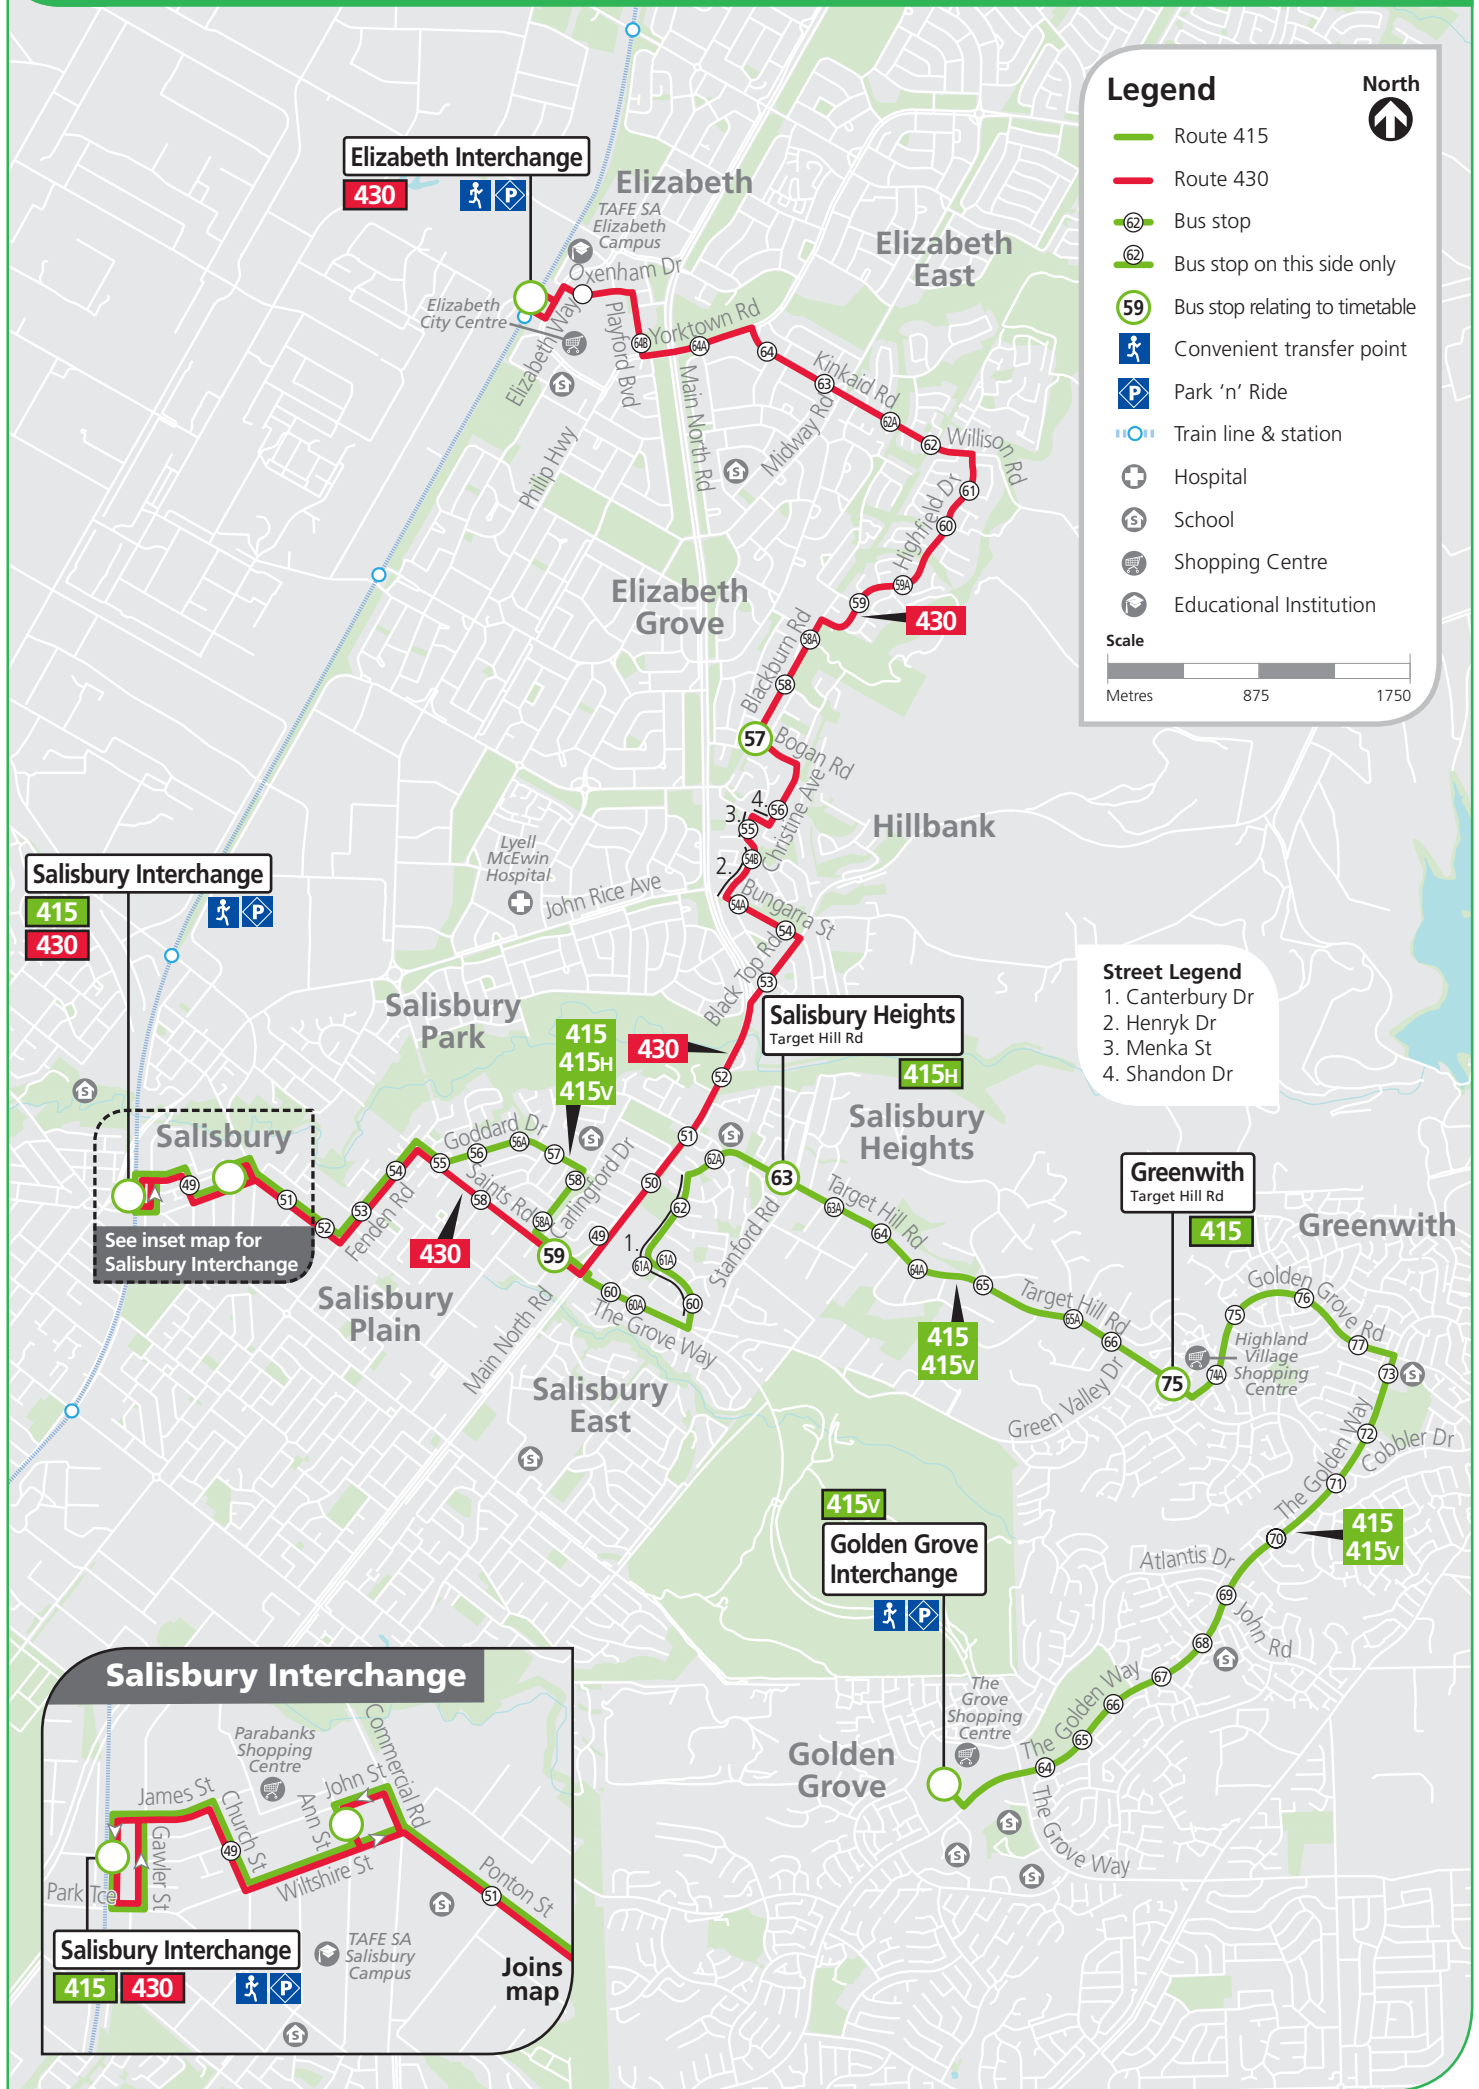

415, 430 Elizabeth, Golden Grove & Greenwith to Salisbury

Legend

- Route 415
- Route 430
- Bus stop
- Bus stop on this side only
- 59 Bus stop relating to timetable
- Convenient transfer point
- Park 'n' Ride
- Train line & station
- Hospital
- School
- Shopping Centre
- Educational Institution

North

Scale

Street Legend

- Canterbury Dr
- Henryk Dr
- Menka St
- Shandon Dr

Salisbury Interchange

415 430

See inset map for Salisbury Interchange

Salisbury Interchange

415 430

Joins map