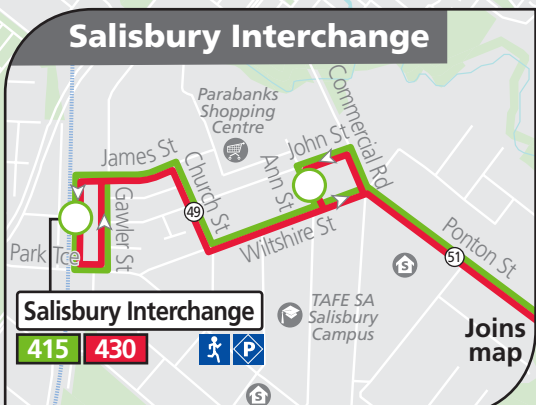

415, 430 Elizabeth, Golden Grove & Greenwith to Salisbury

Legend

- Route 415
- Route 430
- Bus stop
- Bus stop on this side only
- 59 Bus stop relating to timetable
- Convenient transfer point
- Park 'n' Ride
- Train line & station
- Hospital
- School
- Shopping Centre
- Educational Institution

North

Scale

Street Legend

- Canterbury Dr
- Henryk Dr
- Menka St
- Shandon Dr

Salisbury Interchange

415 430

See inset map for Salisbury Interchange

Salisbury Interchange