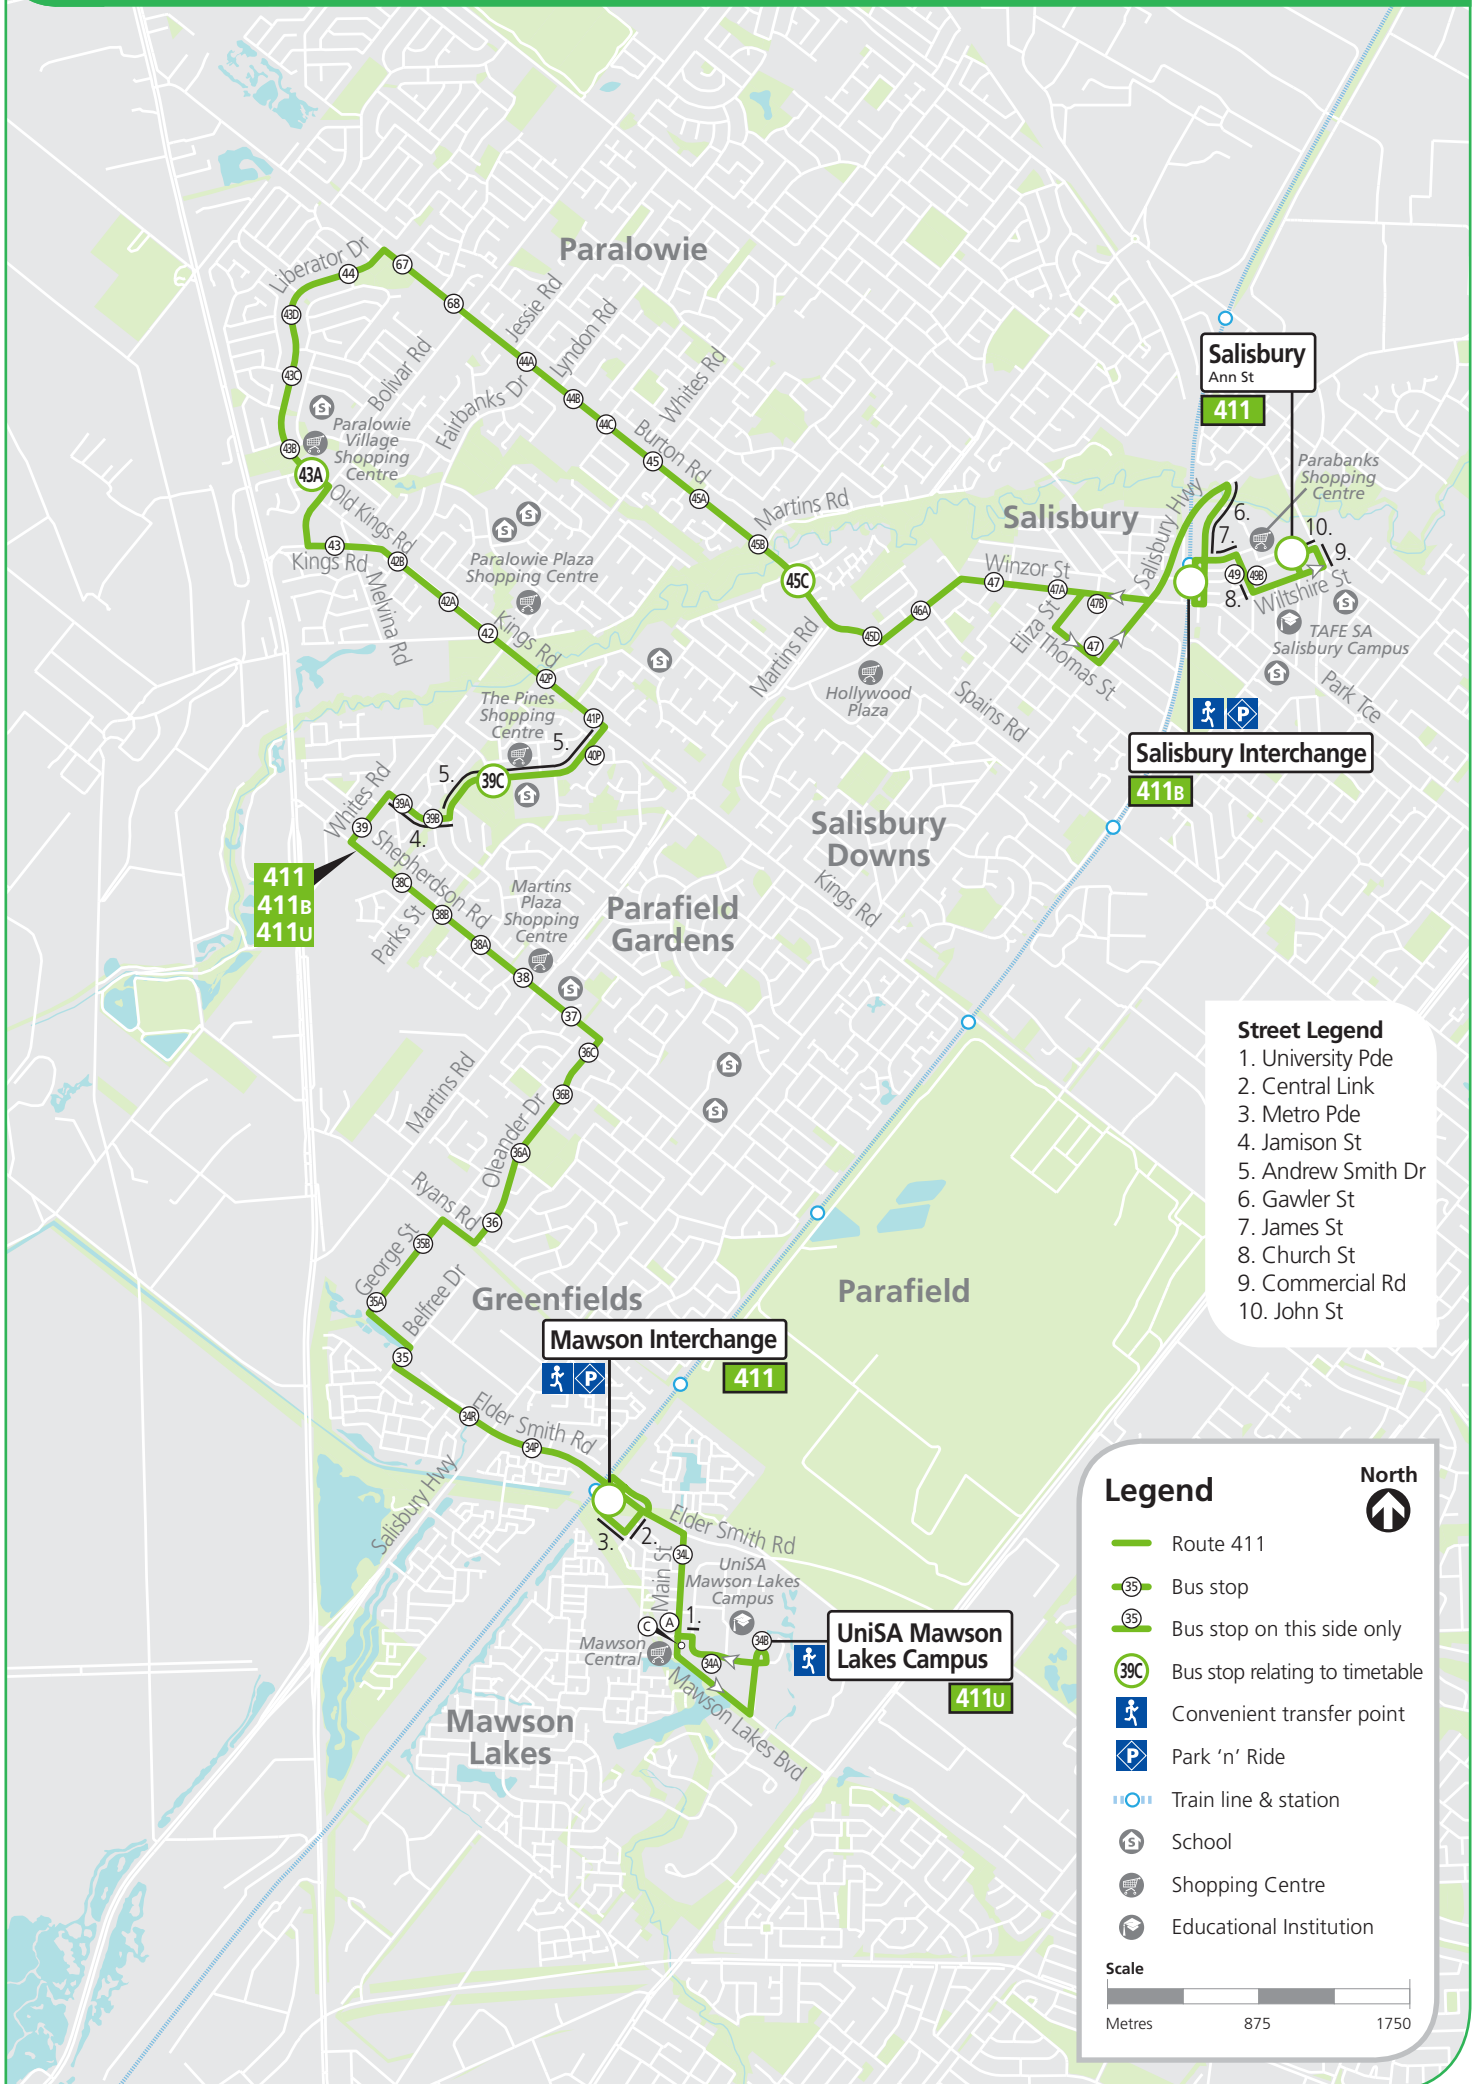

411 Salisbury to Mawson Lakes

Salisbury
Ann St
411

Salisbury Interchange
411B

411
411B
411U

Mawson Interchange
411

UniSA Mawson Lakes Campus
411U

- Street Legend**
1. University Pde
 2. Central Link
 3. Metro Pde
 4. Jamison St
 5. Andrew Smith Dr
 6. Gawler St
 7. James St
 8. Church St
 9. Commercial Rd
 10. John St

Legend North ↑

- Route 411
- Bus stop
- Bus stop on this side only
- Bus stop relating to timetable
- Convenient transfer point
- Park 'n' Ride
- Train line & station
- School
- Shopping Centre
- Educational Institution