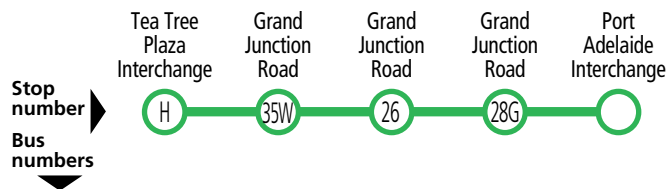

Route descriptions

361 Port Adelaide Interchange to Tea Tree Plaza Interchange via Grand Junction Road & Helen Terrace. Service operates 7 days.

361x Port Adelaide Interchange to Tea Tree Plaza Interchange. Express service operates Monday to Friday.

Explanations

361x buses operate express (no pick up or set down) between Port Adelaide Interchange and Tea Tree Plaza Interchange.

361 Port Adelaide to Tea Tree Plaza

Saturday only

AM	361	8.21	8.30	8.38	8.47	8.58
	361	9.21	9.30	9.38	9.47	9.58

Adelaide O-Bahn

Catch fast and frequent services to and from the city at any O-Bahn Interchange.

361 Tea Tree Plaza to Port Adelaide

Monday to Friday						
AM	361	6.01	6.12	6.24	6.34	6.47
	361	6.23	6.34	6.46	6.56	7.09
	361	6.47	6.58	7.09	7.19	7.32
	361	7.18	7.29	7.42	7.52	8.07
	361x	7.30	-	-	-	8.11
	361	7.53	8.05	8.18	8.28	8.42
	361	8.26	8.38	8.51	9.02	9.16
	361	9.25	9.36	9.46	9.55	10.09
	361	10.25	10.36	10.46	10.55	11.09
	361	11.25	11.36	11.46	11.55	12.09
PM	361	12.25	12.36	12.46	12.55	1.09
	361	1.25	1.36	1.46	1.55	2.09
	361	2.25	2.36	2.47	2.56	3.10
	361	3.00	3.12	3.24	3.34	3.50
	361	3.30	3.43	3.54	4.05	4.22
	361	3.59	4.12	4.24	4.35	4.52
	361	4.29	4.42	4.53	5.02	5.18
	361	5.01	5.12	5.22	5.33	5.49
	361	5.33	5.44	5.54	6.04	6.19

Explanations

361x buses operate express (no pick up or set down) between Tea Tree Plaza Interchange and Port Adelaide Interchange.

361 Tea Tree Plaza to Port Adelaide

Saturday only						
AM	361	7.37	7.47	7.56	8.04	8.17
	361	8.37	8.47	8.56	9.04	9.17
Saturday, Sunday & public holidays						
AM	361	9.34	9.44	9.54	10.03	10.16
	361	10.34	10.44	10.54	11.03	11.16
	361	11.34	11.44	11.54	12.03	12.16
PM	361	12.34	12.44	12.54	1.03	1.16
	361	1.34	1.44	1.54	2.03	2.16
	361	2.34	2.44	2.54	3.03	3.16
	361	3.34	3.44	3.54	4.03	4.16
	361	4.34	4.44	4.54	5.03	5.16
	361	5.34	5.44	5.53	6.01	6.14
	361	6.34	6.44	6.53	7.01	7.14