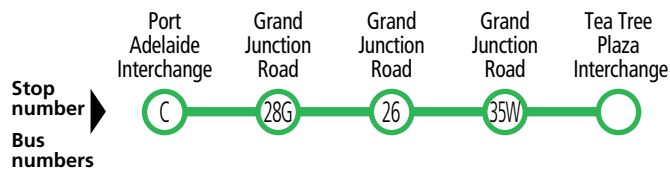

Route descriptions

361 Port Adelaide Interchange to Tea Tree Plaza Interchange via Grand Junction Road & Helen Terrace. Service operates 7 days.

361x Port Adelaide Interchange to Tea Tree Plaza Interchange. Express service operates Monday to Friday.

361x buses operate express (no pick up or set down) between Port Adelaide Interchange and Tea Tree Plaza Interchange.

Adelaide O-Bahn
Fast and frequent services

Legend

- Route 361
- Bus stop
- Bus stop on this side only
- 26 Bus stop relating to timetable
- Section marker
- Convenient transfer point
- Park 'n' Ride
- Parking
- Train line & station
- Tram line & stop
- Hospital
- School
- Shopping Centre
- Educational Institution

To city
▽

361 Port Adelaide to Tea Tree Plaza

Monday to Friday

	361	6.52	7.03	7.14	7.23	7.34
AM	361	7.14	7.25	7.37	7.47	7.58
	361	7.37	7.48	8.00	8.12	8.26
	361	8.12	8.23	8.37	8.47	9.01
	361	8.47	8.57	9.08	9.19	9.30
	361	9.21	9.31	9.41	9.51	10.02
	361	10.14	10.24	10.34	10.44	10.55
PM	361	11.14	11.24	11.34	11.44	11.55
	361	12.14	12.24	12.34	12.44	12.55
	361	1.14	1.24	1.34	1.44	1.55
	361	2.14	2.25	2.35	2.45	2.56
	361	3.15	3.27	3.38	3.51	4.03
	361	3.55	4.07	4.20	4.32	4.44
	361	4.27	4.39	4.53	5.03	5.15
	361x	4.42	-	-	-	5.23
	361	4.56	5.08	5.24	5.34	5.45
	361	5.23	5.34	5.46	5.58	6.09
	361	5.53	6.03	6.13	6.24	6.35
	361	6.23	6.32	6.41	6.51	7.01

Explanations

361x buses operate express (no pick up or set down) between Port Adelaide Interchange and Tea Tree Plaza Interchange.

361 Port Adelaide to Tea Tree Plaza

Saturday only

AM	361	8.21	8.30	8.38	8.47	8.58
	361	9.21	9.30	9.38	9.47	9.58