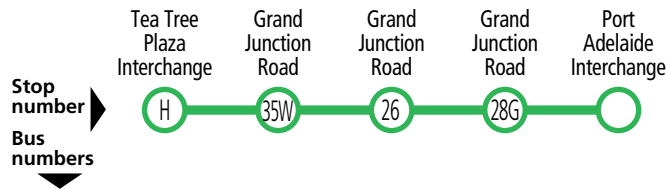

Route descriptions

361 Port Adelaide Interchange to Tea Tree Plaza Interchange via Grand Junction Road & Helen Terrace. Service operates 7 days.

361x Port Adelaide Interchange to Tea Tree Plaza Interchange. Express service operates Monday to Friday.

Explanations

361x buses operate express (no pick up or set down) between Port Adelaide Interchange and Tea Tree Plaza Interchange.

361 Port Adelaide to Tea Tree Plaza

Saturday only

AM	361	8.21	8.30	8.38	8.47	8.58
	361	9.21	9.30	9.38	9.47	9.58

Adelaide O-Bahn

Catch fast and frequent services to and from the city at any O-Bahn Interchange.

361 Tea Tree Plaza to Port Adelaide

Monday to Friday						
AM	361	6.01	6.12	6.24	6.34	6.47
	361	6.23	6.34	6.46	6.56	7.09
	361	6.47	6.58	7.09	7.19	7.32
	361	7.18	7.29	7.42	7.52	8.07
	361x	7.30	-	-	-	8.11
	361	7.53	8.05	8.18	8.28	8.42
	361	8.26	8.38	8.51	9.02	9.16
	361	9.25	9.36	9.46	9.55	10.09
	361	10.25	10.36	10.46	10.55	11.09
	361	11.25	11.36	11.46	11.55	12.09
PM	361	12.25	12.36	12.46	12.55	1.09
	361	1.25	1.36	1.46	1.55	2.09
	361	2.25	2.36	2.47	2.56	3.10
	361	3.00	3.12	3.24	3.34	3.50
	361	3.30	3.43	3.54	4.05	4.22
	361	3.59	4.12	4.24	4.35	4.52
	361	4.29	4.42	4.53	5.02	5.18
	361	5.01	5.12	5.22	5.33	5.49
	361	5.33	5.44	5.54	6.04	6.19

Explanations

361x buses operate express (no pick up or set down) between Tea Tree Plaza Interchange and Port Adelaide Interchange.

361 Tea Tree Plaza to Port Adelaide

Saturday only						
AM	361	7.37	7.47	7.56	8.04	8.17
	361	8.37	8.47	8.56	9.04	9.17
Saturday, Sunday & public holidays						
AM	361	9.34	9.44	9.54	10.03	10.16
	361	10.34	10.44	10.54	11.03	11.16
	361	11.34	11.44	11.54	12.03	12.16
PM	361	12.34	12.44	12.54	1.03	1.16
	361	1.34	1.44	1.54	2.03	2.16
	361	2.34	2.44	2.54	3.03	3.16
	361	3.34	3.44	3.54	4.03	4.16
	361	4.34	4.44	4.54	5.03	5.16
	361	5.34	5.44	5.53	6.01	6.14
	361	6.34	6.44	6.53	7.01	7.14