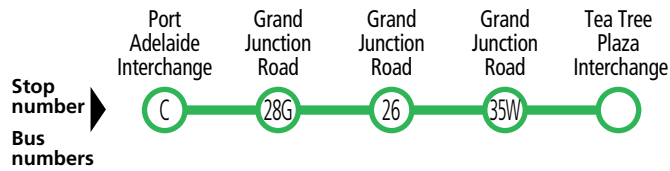

Route descriptions

361 Port Adelaide Interchange to Tea Tree Plaza Interchange via Grand Junction Road & Helen Terrace. Service operates 7 days.

361x Port Adelaide Interchange to Tea Tree Plaza Interchange. Express service operates Monday to Friday.

361x buses operate express (no pick up or set down) between Port Adelaide Interchange and Tea Tree Plaza Interchange.

Adelaide O-Bahn
Fast and frequent services

Legend

- Route 361
- Bus stop
- Bus stop on this side only
- 26 Bus stop relating to timetable
- Section marker
- Convenient transfer point
- Park 'n' Ride
- Parking
- Train line & station
- Tram line & stop
- Hospital
- School
- Shopping Centre
- Educational Institution

To city
▽

361 Port Adelaide to Tea Tree Plaza

Monday to Friday

	361	6.52	7.03	7.14	7.23	7.34
AM	361	7.14	7.25	7.37	7.47	7.58
	361	7.37	7.48	8.00	8.12	8.26
	361	8.12	8.23	8.37	8.47	9.01
	361	8.47	8.57	9.08	9.19	9.30
	361	9.21	9.31	9.41	9.51	10.02
	361	10.14	10.24	10.34	10.44	10.55
PM	361	11.14	11.24	11.34	11.44	11.55
	361	12.14	12.24	12.34	12.44	12.55
	361	1.14	1.24	1.34	1.44	1.55
	361	2.14	2.25	2.35	2.45	2.56
	361	3.15	3.27	3.38	3.51	4.03
	361	3.55	4.07	4.20	4.32	4.44
	361	4.27	4.39	4.53	5.03	5.15
	361x	4.42	-	-	-	5.23
	361	4.56	5.08	5.24	5.34	5.45
	361	5.23	5.34	5.46	5.58	6.09
	361	5.53	6.03	6.13	6.24	6.35
	361	6.23	6.32	6.41	6.51	7.01

Explanations

361x buses operate express (no pick up or set down) between Port Adelaide Interchange and Tea Tree Plaza Interchange.

361 Port Adelaide to Tea Tree Plaza

Saturday only

AM	361	8.21	8.30	8.38	8.47	8.58
	361	9.21	9.30	9.38	9.47	9.58