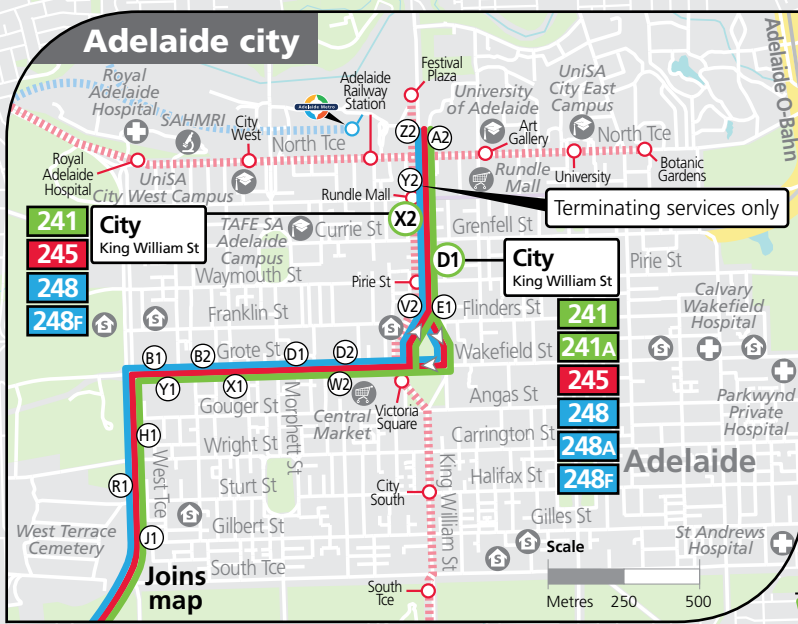

241, 245, 248 Marion Centre & Hove to city

Terminating services only

City
King William St

241
245
248
248A
248F

Scale
Metres 250 500

Stop not serviced by 241 buses

- Street Legend**
1. Barwell Ave
 2. Beauchamp St
 3. Daly St
 4. Beckman St
 5. Chitral Tce
 6. Brooks Tce
 7. Flinders St
 8. Prunus St

Legend

- Route 241
- Route 245
- Route 248
- Bus stop
- Bus stop on this side only
- Bus stop relating to timetable
- Convenient transfer point
- Park 'n' Ride
- Train line & station
- Tram line & stop
- Hospital
- School
- Shopping Centre
- Educational Institution
- Medical research precinct
- Adelaide Metro InfoCentre

Scale
Metres 800 1600

North ↑

Hove
Dunrobin Rd

245

Stop 28C serviced by 248/248F only.

All 245 services to the city commence from stop 34 Dunrobin Road, Hove.

All 245 services from the city terminate at stop 28 Morphett Road, Warradale.

Marion Centre Interchange

241
248
248F