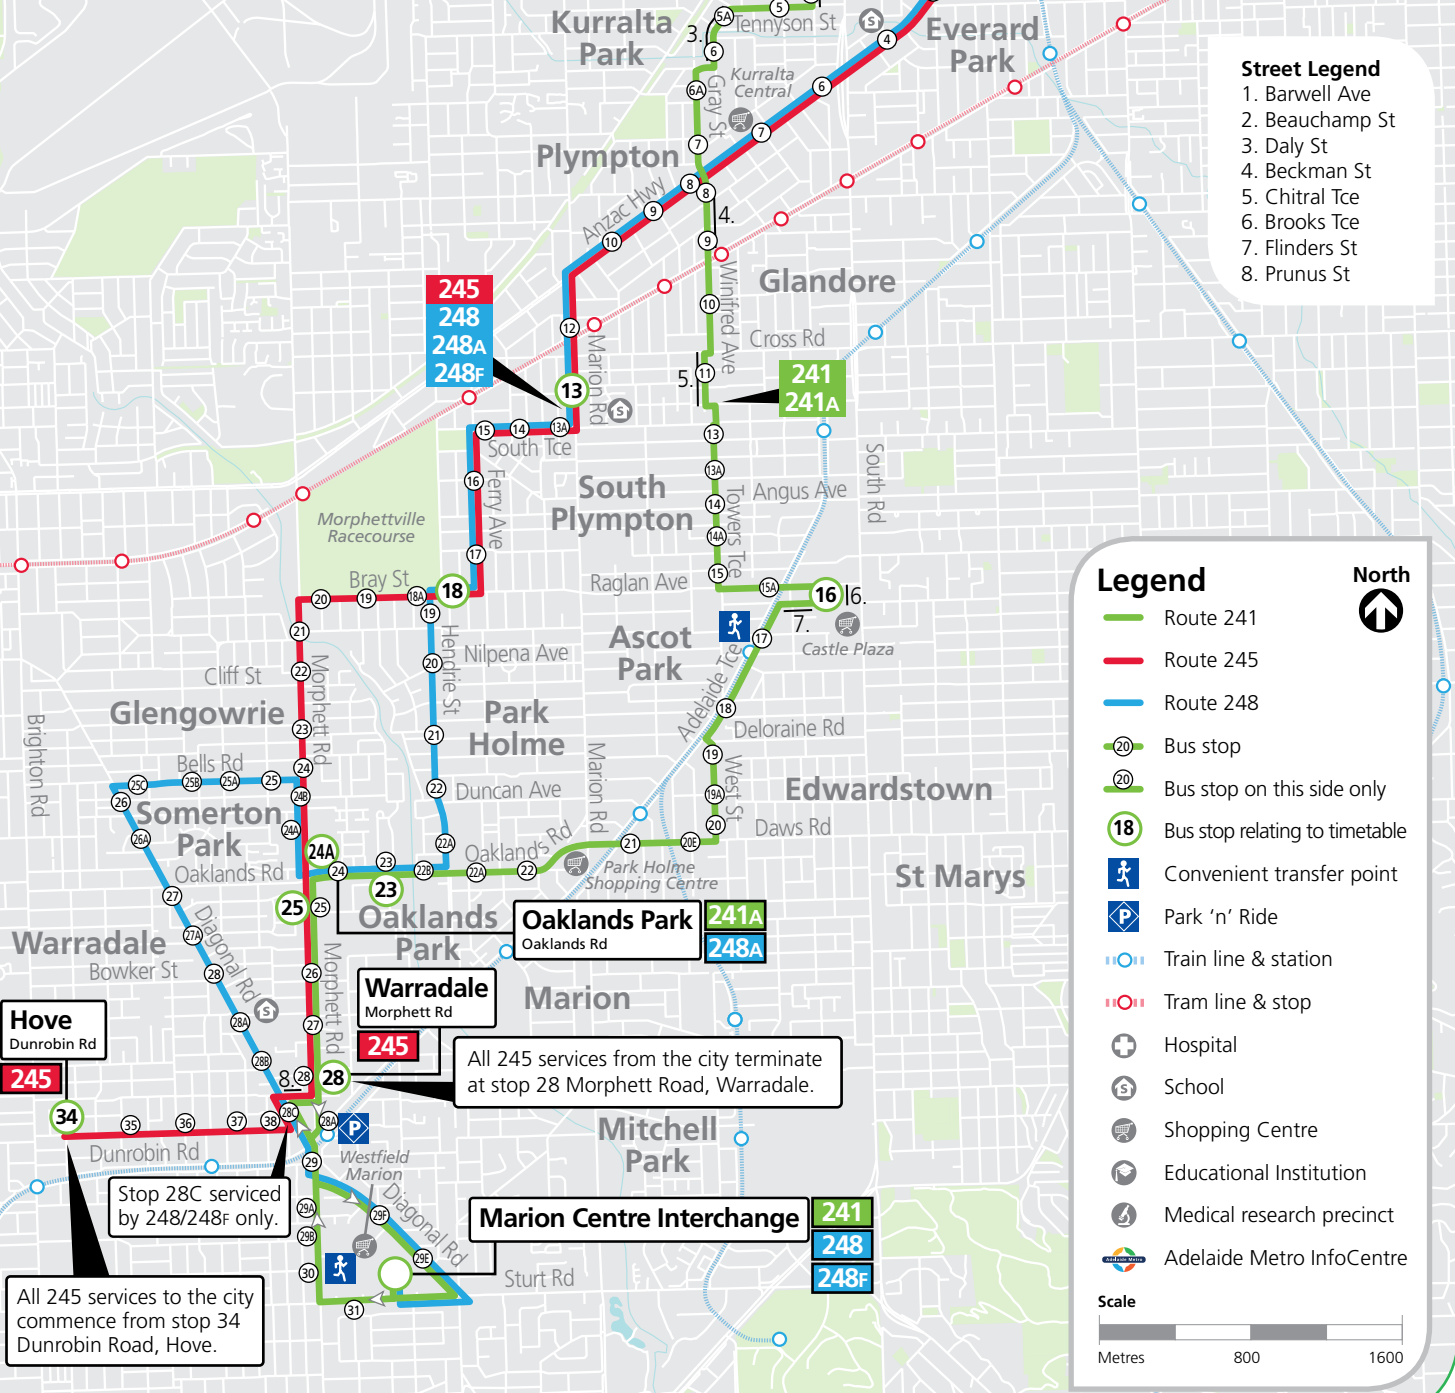

241, 245, 248 Marion Centre & Hove to city

Terminating services only

City
King William St

241
245
248
248A
248F

Scale
Metres 250 500

Stop not serviced by 241 buses

- Street Legend**
1. Barwell Ave
 2. Beauchamp St
 3. Daly St
 4. Beckman St
 5. Chitral Tce
 6. Brooks Tce
 7. Flinders St
 8. Prunus St

Legend

- Route 241
- Route 245
- Route 248
- Bus stop
- Bus stop on this side only
- Bus stop relating to timetable
- Convenient transfer point
- Park 'n' Ride
- Train line & station
- Tram line & stop
- Hospital
- School
- Shopping Centre
- Educational Institution
- Medical research precinct
- Adelaide Metro InfoCentre

Scale
Metres 800 1600

North ↑

Hove
Dunrobin Rd

245

Stop 28C serviced by 248/248F only.

All 245 services to the city commence from stop 34 Dunrobin Road, Hove.

All 245 services from the city terminate at stop 28 Morphett Road, Warradale.

Marion Centre Interchange

241
248
248F