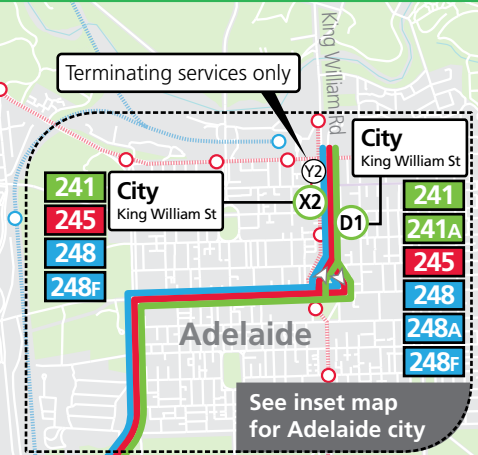

241, 245, 248 Marion Centre & Hove to city

Terminating services only

City
King William St

241
245
248
248A
248F

Scale
Metres 250 500

Stop not serviced by 241 buses

- Street Legend**
1. Barwell Ave
 2. Beauchamp St
 3. Daly St
 4. Beckman St
 5. Chitral Tce
 6. Brooks Tce
 7. Flinders St
 8. Prunus St

Legend

- Route 241
- Route 245
- Route 248
- Bus stop
- Bus stop on this side only
- Bus stop relating to timetable
- Convenient transfer point
- Park 'n' Ride
- Train line & station
- Tram line & stop
- Hospital
- School
- Shopping Centre
- Educational Institution
- Medical research precinct
- Adelaide Metro InfoCentre

Scale
Metres 800 1600

North ↑

Hove
Dunrobin Rd

245

Stop 28C serviced by 248/248F only.

All 245 services to the city commence from stop 34 Dunrobin Road, Hove.

All 245 services from the city terminate at stop 28 Morphett Road, Warradale.

Marion Centre Interchange

241
248
248F