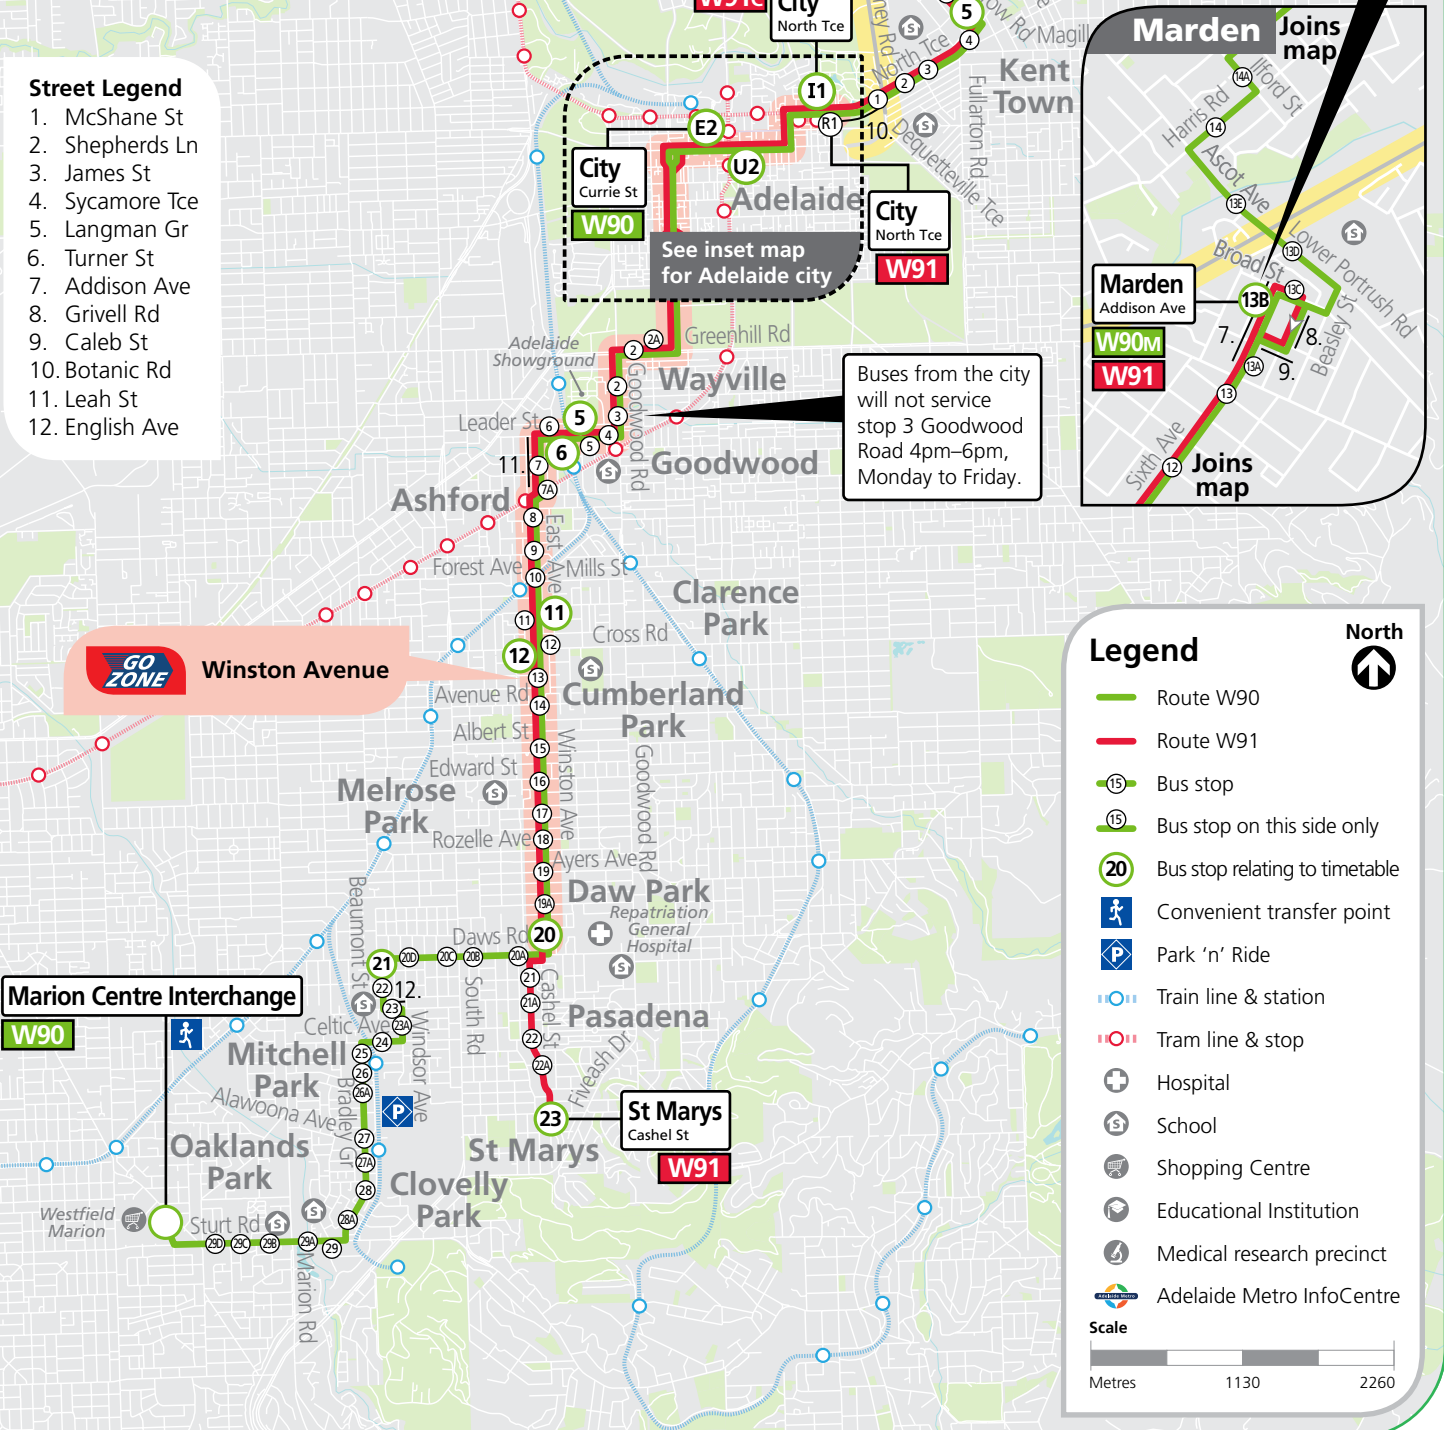

W90, W91 Marion Centre & St Marys to city, Marden & Paradise

- Street Legend**
1. McShane St
 2. Shepherds Ln
 3. James St
 4. Sycamore Tce
 5. Langman Gr
 6. Turner St
 7. Addison Ave
 8. Grivell Rd
 9. Caleb St
 10. Botanic Rd
 11. Leah St
 12. English Ave

Adelaide O-Bahn
Fast and frequent services

Paradise Interchange
W90

Marden
W90M
W91
Addison Ave

W90 buses commencing from Paradise Interchange to the city will not service stops 13B or 13C.

Buses from the city will not service stop 3 Goodwood Road 4pm–6pm, Monday to Friday.

Legend

- Route W90
- Route W91
- Bus stop
- Bus stop on this side only
- Bus stop relating to timetable
- Convenient transfer point
- Park 'n' Ride
- Train line & station
- Tram line & stop
- Hospital
- School
- Shopping Centre
- Educational Institution
- Medical research precinct
- Adelaide Metro InfoCentre

Scale
Metres 1130 2260

North