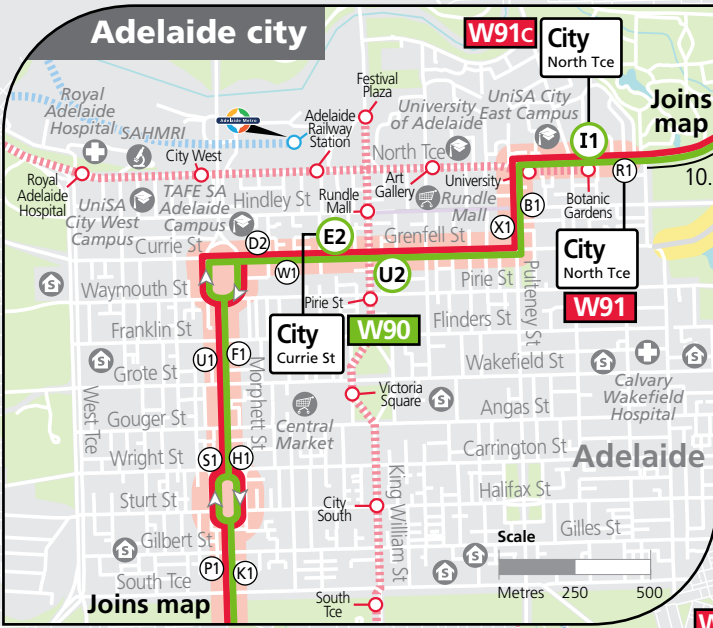

W90, W91 Marion Centre & St Marys to city, Marden & Paradise

- Street Legend**
1. McShane St
 2. Shepherds Ln
 3. James St
 4. Sycamore Tce
 5. Langman Gr
 6. Turner St
 7. Addison Ave
 8. Grivell Rd
 9. Caleb St
 10. Botanic Rd
 11. Leah St
 12. English Ave

Adelaide O-Bahn
Fast and frequent services

Paradise Interchange
W90

Marden
W90M
W91
Addison Ave

W90 buses commencing from Paradise Interchange to the city will not service stops 13B or 13C.

Buses from the city will not service stop 3 Goodwood Road 4pm–6pm, Monday to Friday.

Legend

- Route W90
- Route W91
- Bus stop
- Bus stop on this side only
- Bus stop relating to timetable
- Convenient transfer point
- Park 'n' Ride
- Train line & station
- Tram line & stop
- Hospital
- School
- Shopping Centre
- Educational Institution
- Medical research precinct
- Adelaide Metro InfoCentre

Scale
Metres 1130 2260

North