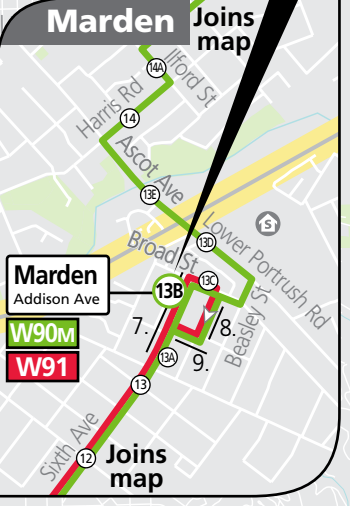

W90, W91 Marion Centre & St Marys to city, Marden & Paradise

- Street Legend**
1. McShane St
 2. Shepherds Ln
 3. James St
 4. Sycamore Tce
 5. Langman Gr
 6. Turner St
 7. Addison Ave
 8. Grivell Rd
 9. Caleb St
 10. Botanic Rd
 11. Leah St
 12. English Ave

Adelaide O-Bahn
Fast and frequent services

Paradise Interchange
W90

Marden
W90M
W91
Addison Ave

W90 buses commencing from Paradise Interchange to the city will not service stops 13B or 13C.

Buses from the city will not service stop 3 Goodwood Road 4pm–6pm, Monday to Friday.

Legend

- Route W90
- Route W91
- Bus stop
- Bus stop on this side only
- Bus stop relating to timetable
- Convenient transfer point
- Park 'n' Ride
- Train line & station
- Tram line & stop
- Hospital
- School
- Shopping Centre
- Educational Institution
- Medical research precinct
- Adelaide Metro InfoCentre

Scale
Metres 1130 2260

North