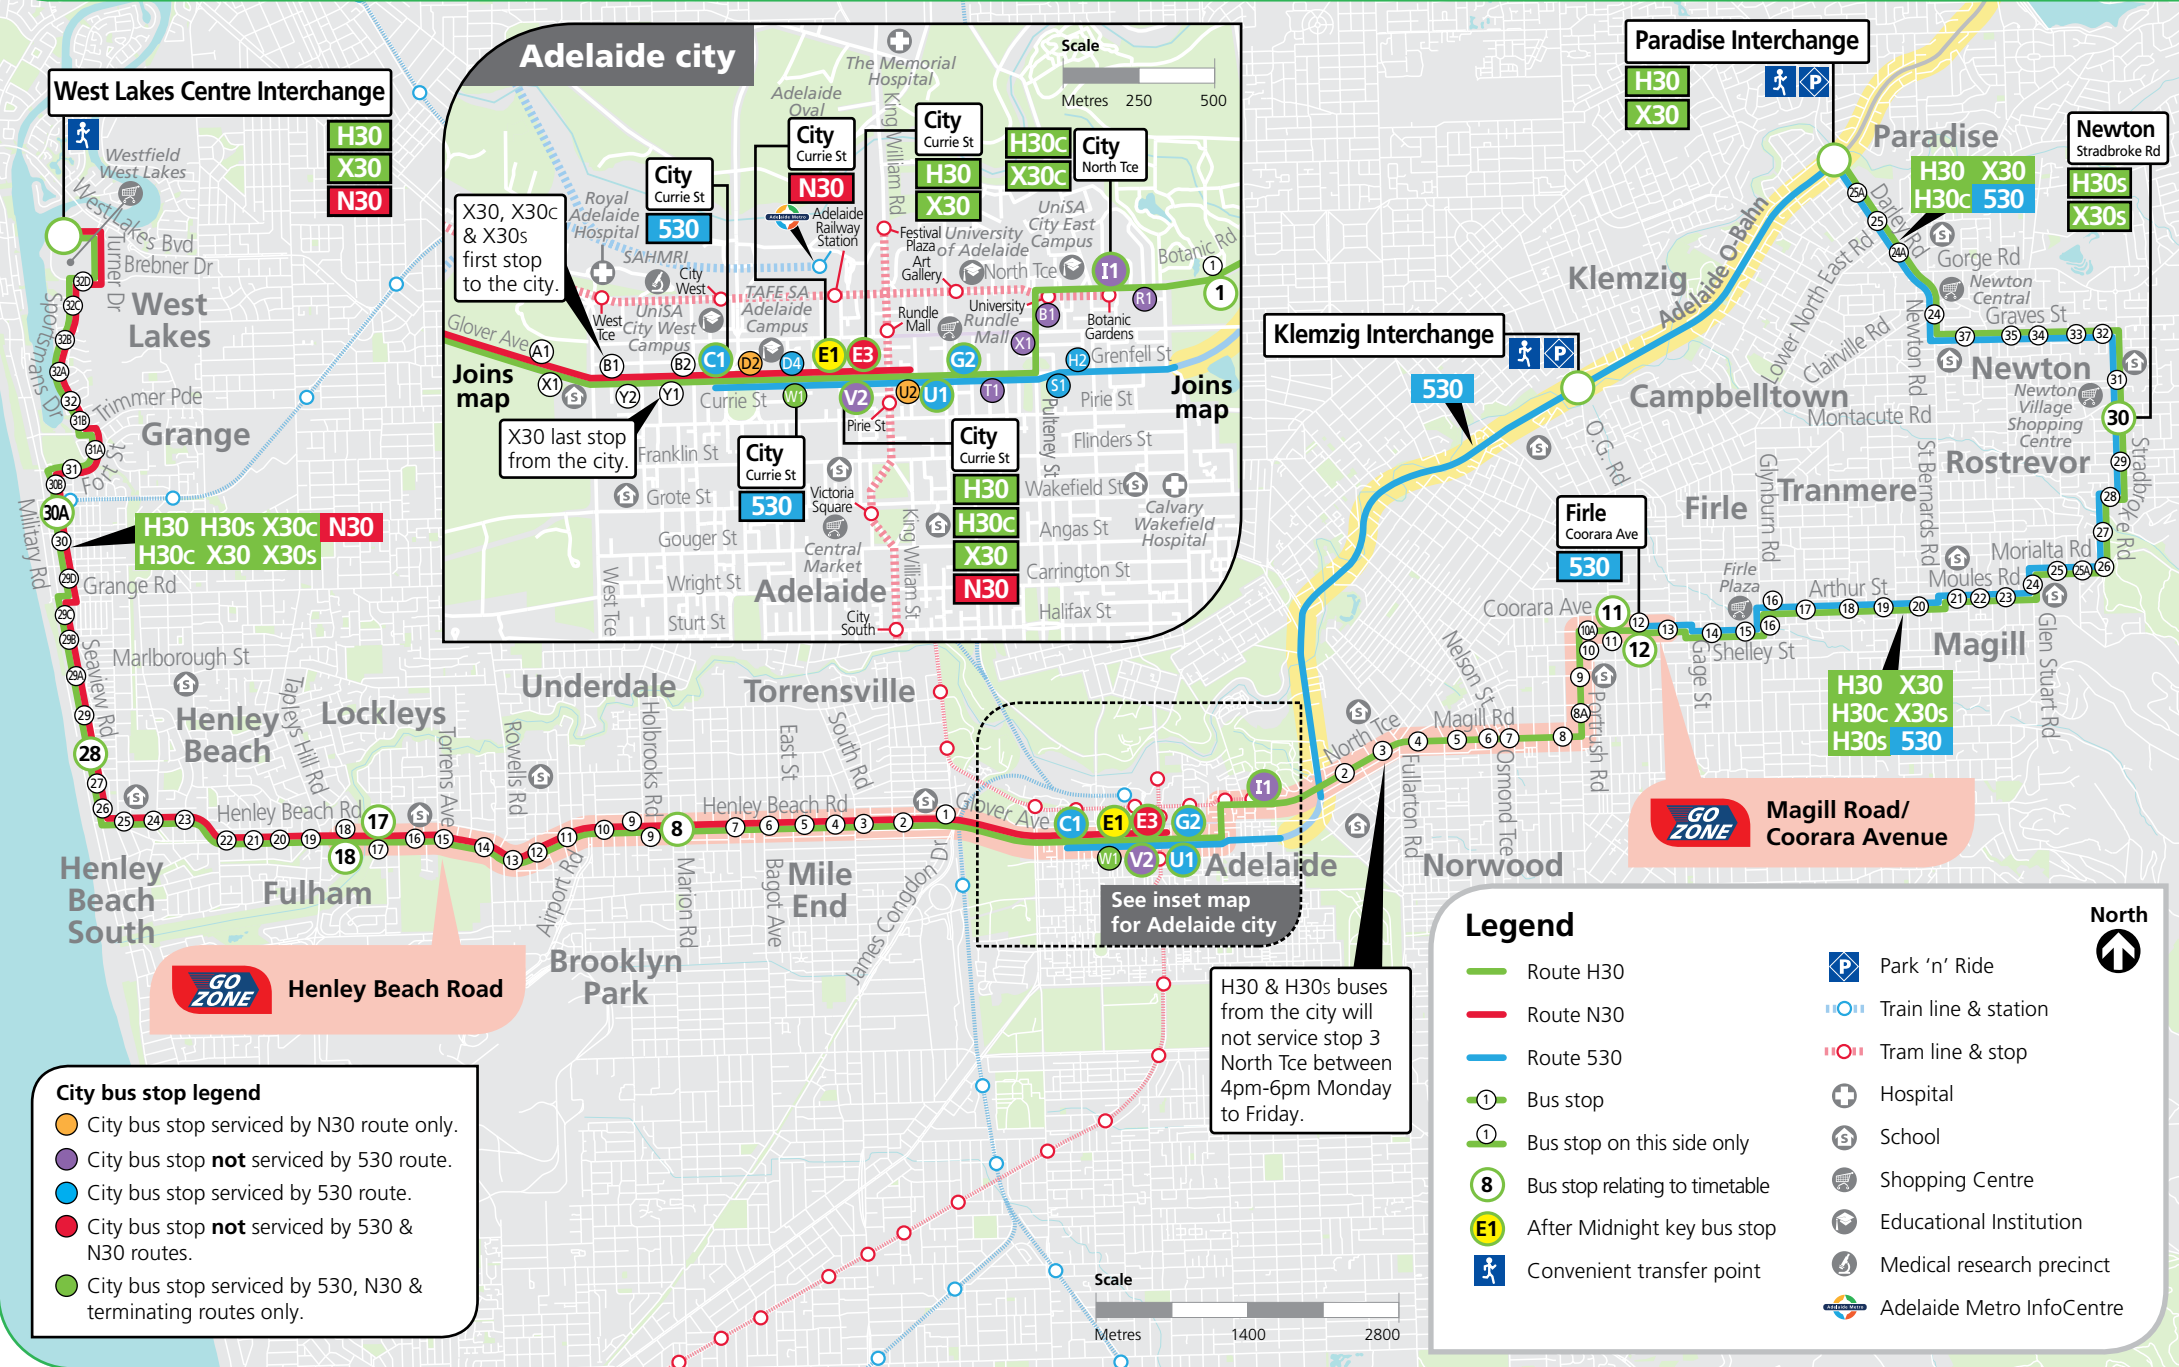

H30, X30, 530, N30 West Lakes & Firlie to city, Newton & Paradise

- City bus stop legend**
- City bus stop serviced by N30 route only.
 - City bus stop **not** serviced by 530 route.
 - City bus stop serviced by 530 route.
 - City bus stop **not** serviced by 530 & N30 routes.
 - City bus stop serviced by 530, N30 & terminating routes only.

H30 & H30s buses from the city will not service stop 3 North Tce between 4pm-6pm Monday to Friday.

Legend

- Route H30
- Route N30
- Route 530
- Bus stop
- Bus stop on this side only
- Bus stop relating to timetable
- After Midnight key bus stop
- Convenient transfer point
- Park 'n' Ride
- Train line & station
- Tram line & stop
- Hospital
- School
- Shopping Centre
- Educational Institution
- Medical research precinct
- Adelaide Metro InfoCentre