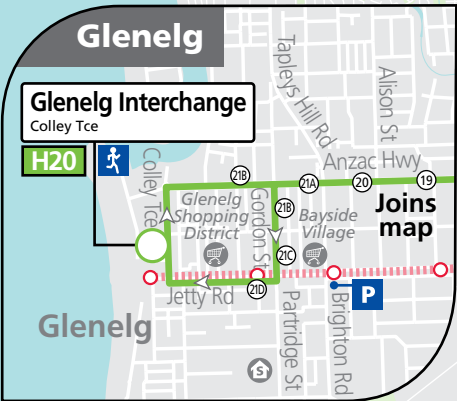

# H20, H21, 580 Glenelg, Camden Park & Keswick to city & Paradise

- Street Legend**
1. Rundle Rd
  2. Rundle St
  3. The Parade West
  4. Flinders St
  5. Clairville Rd
  6. Reserve Rd
  7. Cresdee Rd

**Paradise Interchange**

- H20
- H21
- 580

**GO ZONE** Torrensville

**GO ZONE** Rosslyn Park

H21 buses travelling to the city do not service this stop.

See inset map for Adelaide city

See inset map for Glenelg

**Legend**

- Route H20
- Route H21
- Route 580
- Bus stop
- Bus stop on this side only
- Bus stop relating to timetable
- Convenient transfer point
- Park 'n' Ride
- Parking
- Train line & station
- Tram line & stop
- Hospital
- School
- Shopping Centre
- Educational Institution
- Medical research precinct
- Adelaide Metro InfoCentre

North