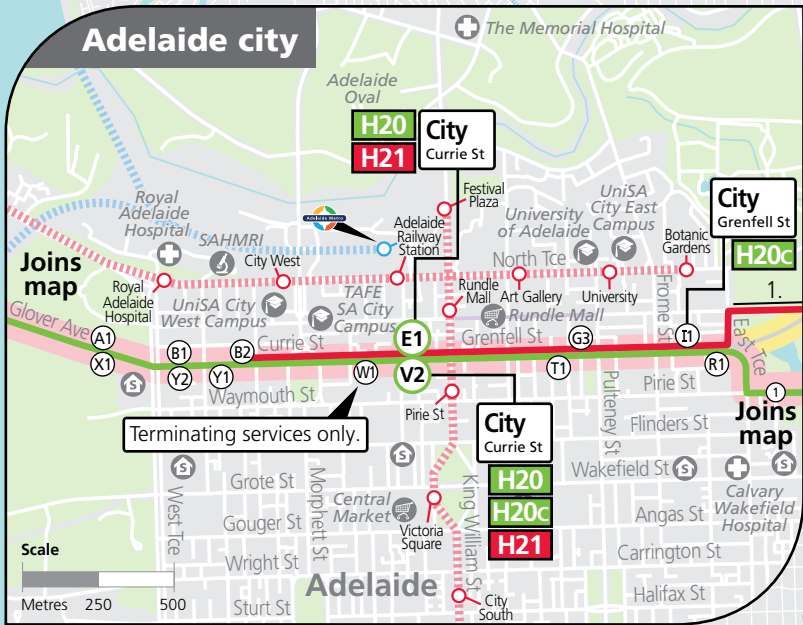

# H20, H21, 580 Glenelg, Camden Park & Keswick to city & Paradise

- Street Legend**
1. Rundle Rd
  2. Rundle St
  3. The Parade West
  4. Flinders St
  5. Clairville Rd
  6. Reserve Rd
  7. Cresdee Rd

**Paradise Interchange**

- H20
- H21
- 580

**GO ZONE** Torrensville

**GO ZONE** Rosslyn Park

H21 buses travelling to the city do not service this stop.

See inset map for Adelaide city

See inset map for Glenelg

**Legend**

- Route H20
- Route H21
- Route 580
- Bus stop
- Bus stop on this side only
- Bus stop relating to timetable
- Convenient transfer point
- Park 'n' Ride
- Parking
- Train line & station
- Tram line & stop
- Hospital
- School
- Shopping Centre
- Educational Institution
- Medical research precinct
- Adelaide Metro InfoCentre

North