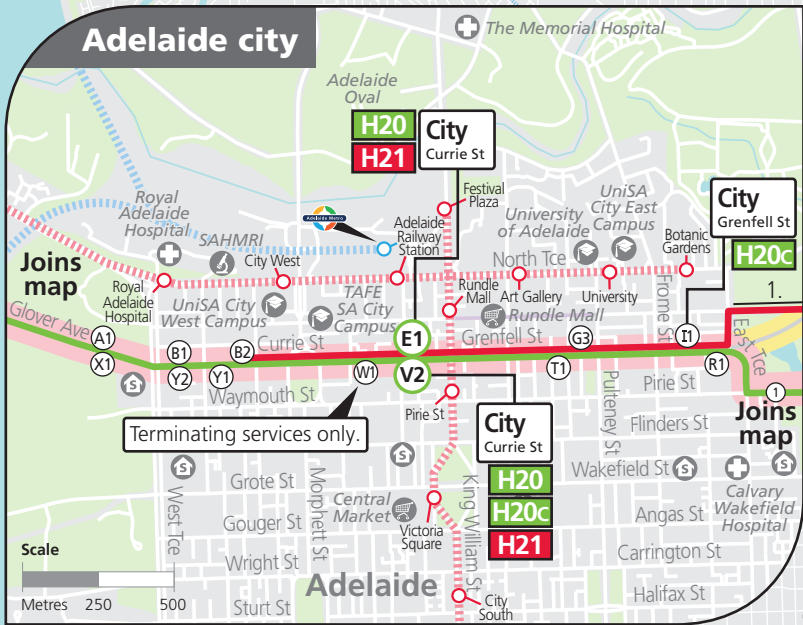

H20, H21, 580 Glenelg, Camden Park & Keswick to city & Paradise

- Street Legend**
1. Rundle Rd
 2. Rundle St
 3. The Parade West
 4. Flinders St
 5. Clairville Rd
 6. Reserve Rd
 7. Cresdee Rd

Paradise Interchange

- H20**
- H21**
- 580**

GO ZONE Torrensville

GO ZONE Rosslyn Park

H21 buses travelling to the city do not service this stop.

See inset map for Adelaide city

See inset map for Glenelg

Legend

- Route H20
- Route H21
- Route 580
- Bus stop
- Bus stop on this side only
- Bus stop relating to timetable
- Convenient transfer point
- Park 'n' Ride
- Parking
- Train line & station
- Tram line & stop
- Hospital
- School
- Shopping Centre
- Educational Institution
- Medical research precinct
- Adelaide Metro InfoCentre

North ↑