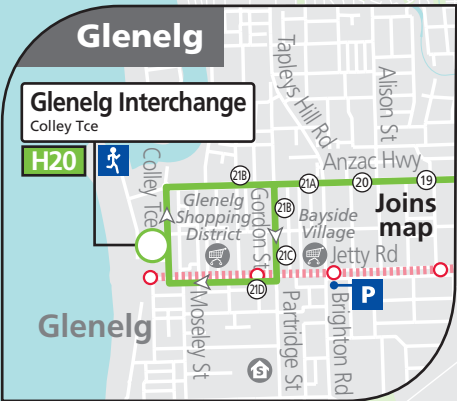

H20, H21, 580 Glenelg, Camden Park & Keswick to city & Paradise

- Street Legend**
1. Rundle Rd
 2. Rundle St
 3. The Parade West
 4. Flinders St
 5. Clairville Rd
 6. Reserve Rd
 7. Cresdee Rd

Paradise Interchange

- H20**
- H21**
- 580**

GO ZONE Torrensville

GO ZONE Rosslyn Park

H21 buses travelling to the city do not service this stop.

See inset map for Adelaide city

See inset map for Glenelg

Legend

- Route H20
- Route H21
- Route 580
- Bus stop
- Bus stop on this side only
- Bus stop relating to timetable
- Convenient transfer point
- Park 'n' Ride
- Parking
- Train line & station
- Tram line & stop
- Hospital
- School
- Shopping Centre
- Educational Institution
- Medical research precinct
- Adelaide Metro InfoCentre

North ↑