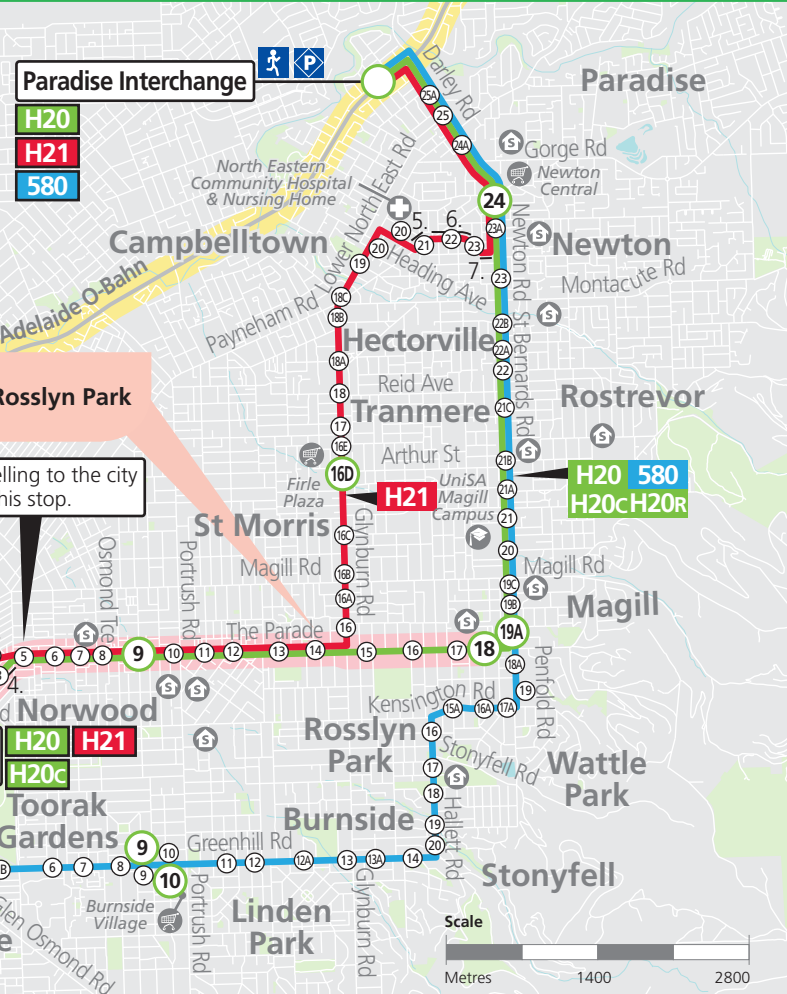

H20, H21, 580 Glenelg, Camden Park & Keswick to city & Paradise

- Street Legend**
1. Rundle Rd
 2. Rundle St
 3. The Parade West
 4. Flinders St
 5. Clairville Rd
 6. Reserve Rd
 7. Cresdee Rd

Paradise Interchange

- H20**
- H21**
- 580**

GO ZONE Torrensville

GO ZONE Rosslyn Park

H21 buses travelling to the city do not service this stop.

See inset map for Adelaide city

See inset map for Glenelg

Legend

- Route H20
- Route H21
- Route 580
- Bus stop
- Bus stop on this side only
- Bus stop relating to timetable
- Convenient transfer point
- Park 'n' Ride
- Parking
- Train line & station
- Tram line & stop
- Hospital
- School
- Shopping Centre
- Educational Institution
- Medical research precinct
- Adelaide Metro InfoCentre

North ↑