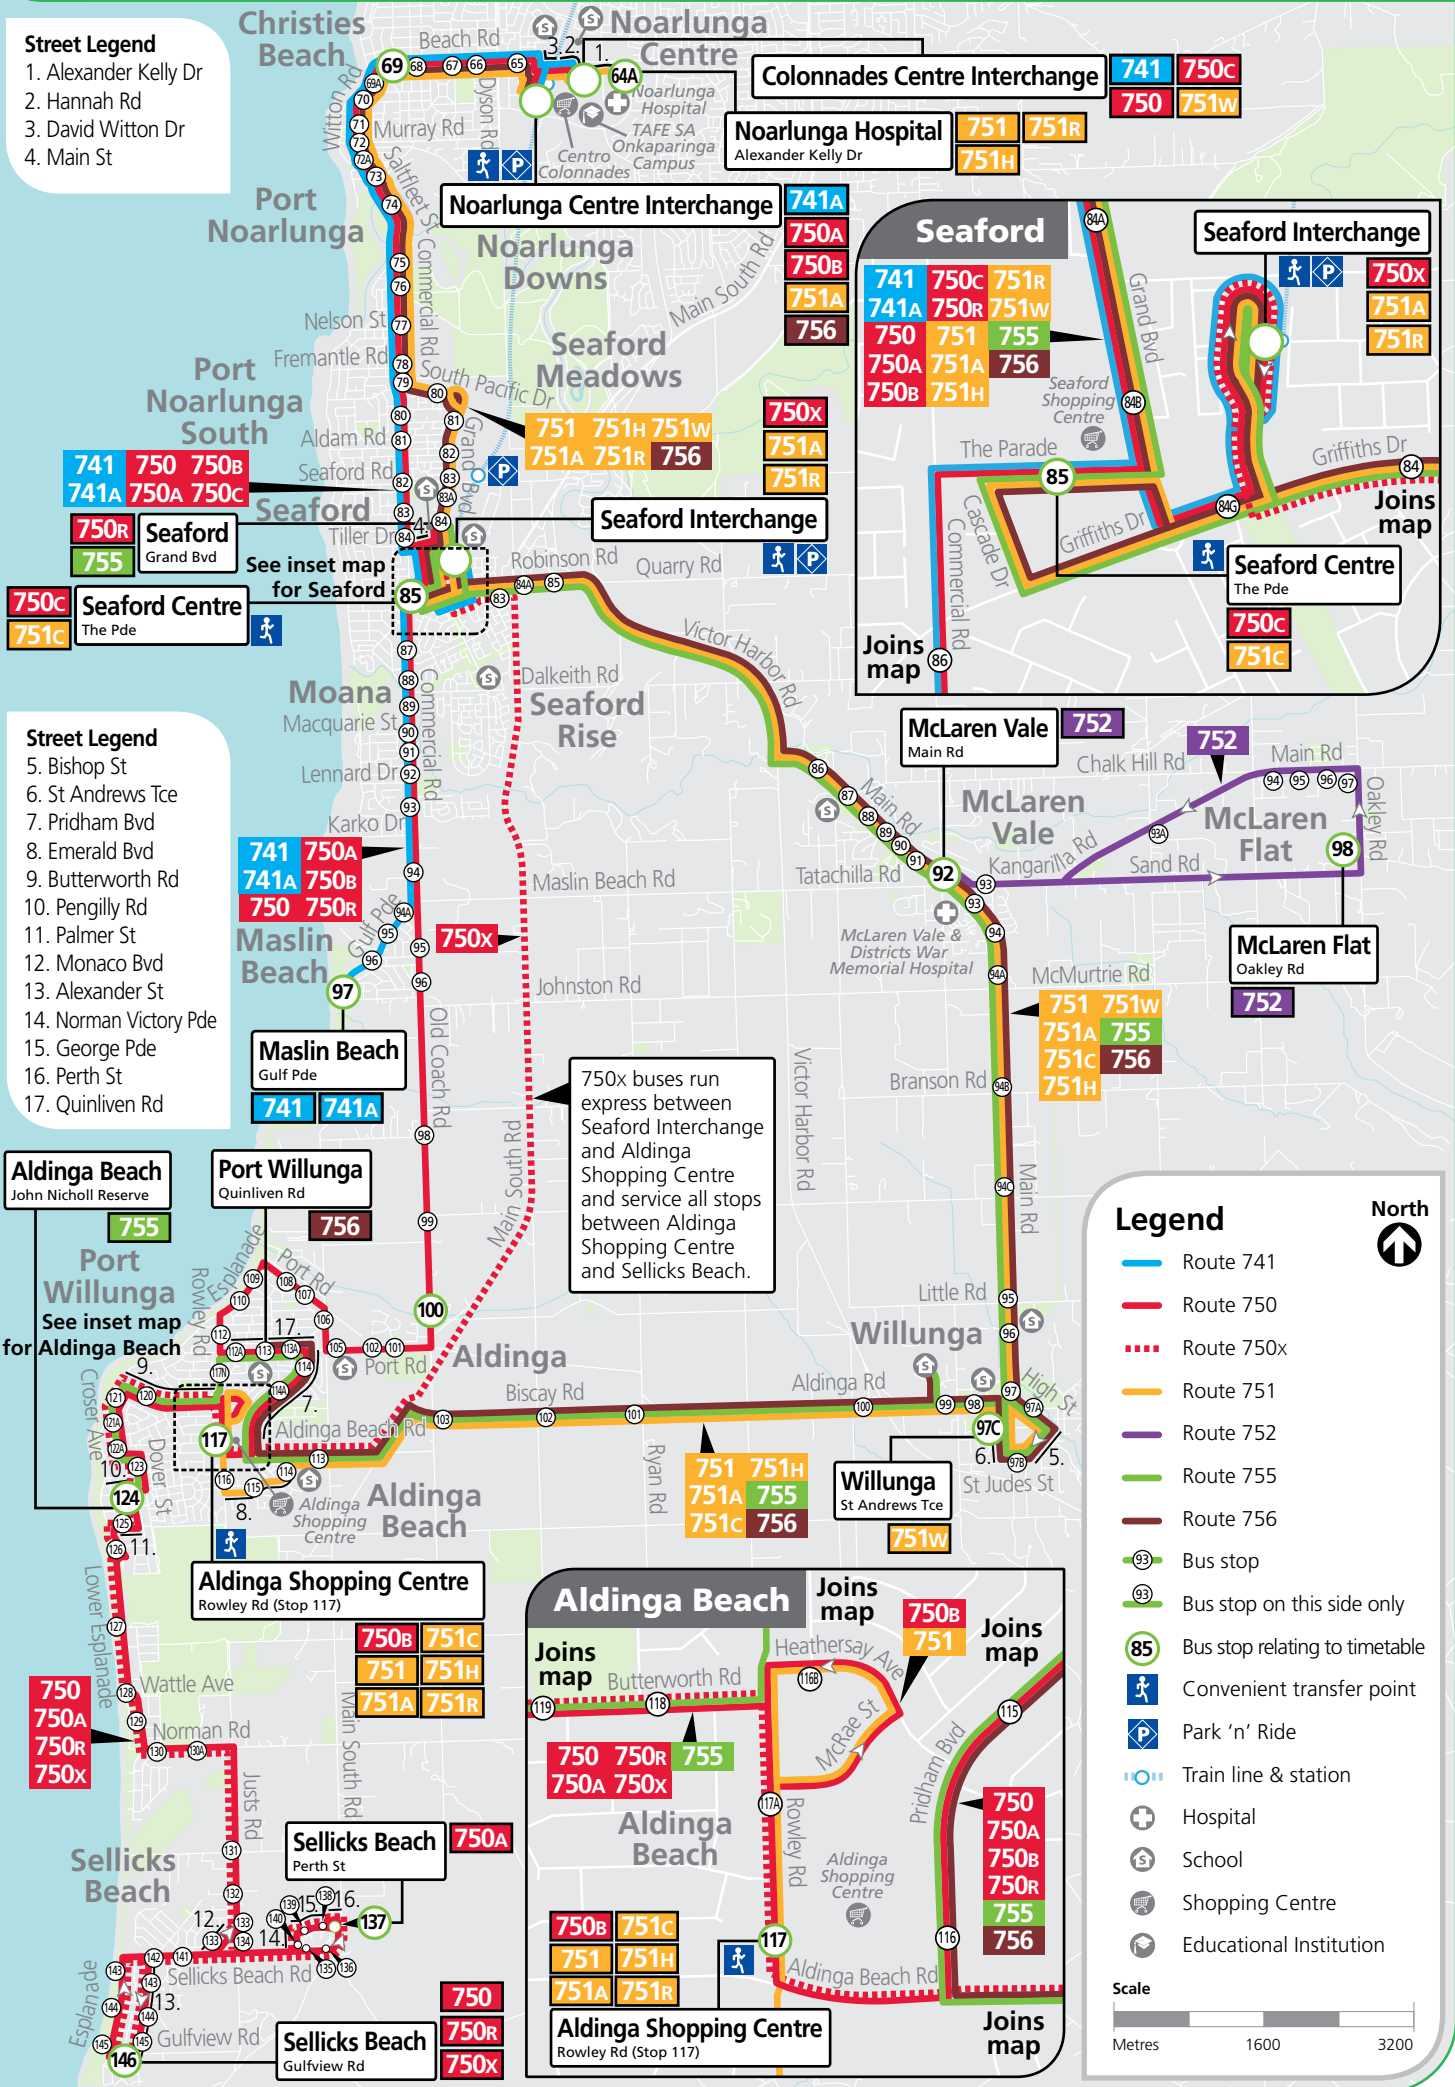

741, 750, 751, 752, 755, 756 Southern Vales bus routes

Street Legend

- Alexander Kelly Dr
- Hannah Rd
- David Witton Dr
- Main St

Street Legend

- Bishop St
- St Andrews Tce
- Pridham Bvd
- Emerald Bvd
- Butterworth Rd
- Pengilly Rd
- Palmer St
- Monaco Bvd
- Alexander St
- Norman Victory Pde
- George Pde
- Perth St
- Quinliven Rd

Seaford Interchange
750X
751A
751R

Seaford Centre
The Pde
750C
751C

Seaford
741 750 750B
741A 750A 750C
750R
755

Seaford Interchange

Seaford Centre
The Pde
750C
751C

Maslin Beach
741 750A
741A 750B
750 750R
750X

Maslin Beach
Gulf Pde
741 741A

McLaren Vale 752
Main Rd

McLaren Flat 752
Oakley Rd

McLaren Vale & Districts War Memorial Hospital

751 751W
751A 755
751C 756
751H

Aldinga Beach
John Nicholl Reserve
755

Port Willunga
Quinliven Rd
756

Aldinga Beach
750 750A
750R
750X

Aldinga Beach
750 750R 755
750A 750X
750B 751C
751 751H
751A 751R

Aldinga Shopping Centre
Rowley Rd (Stop 117)

Legend

- Route 741
- Route 750
- Route 750x
- Route 751
- Route 752
- Route 755
- Route 756
- Bus stop
- Bus stop on this side only
- Bus stop relating to timetable
- Convenient transfer point
- Park 'n' Ride
- Train line & station
- Hospital
- School
- Shopping Centre
- Educational Institution