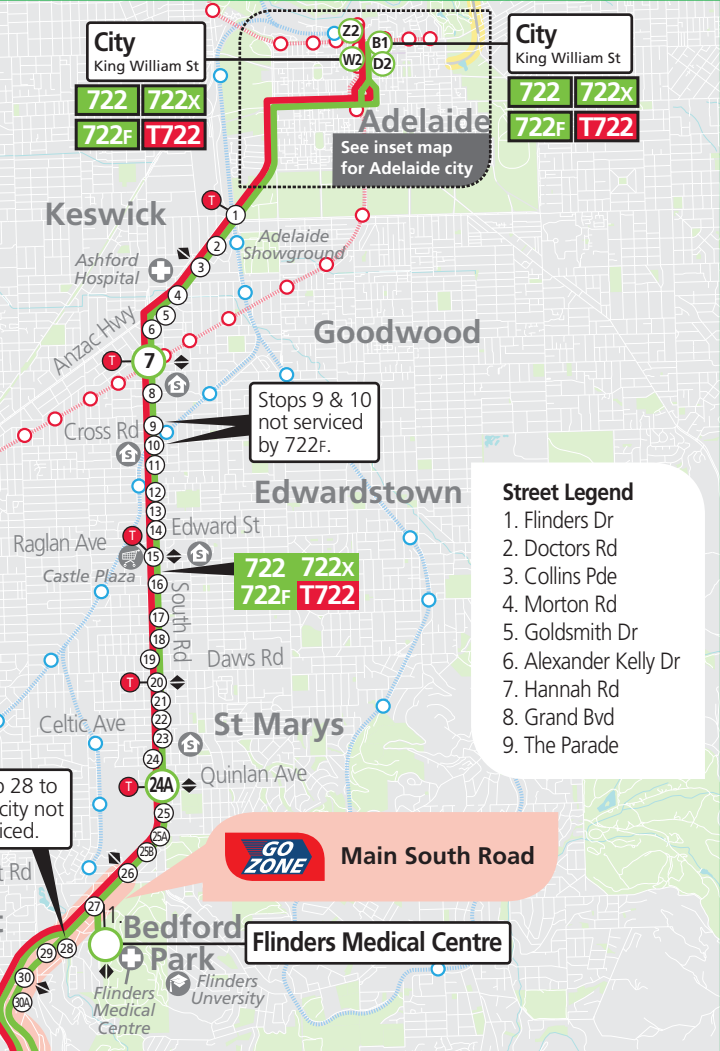

722, T722 Seaford & Noarlunga to Old Reynella & city

Legend

- Route 722
- Route T722
- Bus stop
- Bus stop on this side only
- Designated stops for T bus services
- Bus stop relating to timetable
- Section marker
- Convenient transfer point
- Park 'n' Ride
- Train line & station
- Tram line & stop
- Hospital
- School
- Shopping Centre
- Educational Institution
- Medical research precinct
- Adelaide Metro InfoCentre

Scale: Metres 1850 3700

North