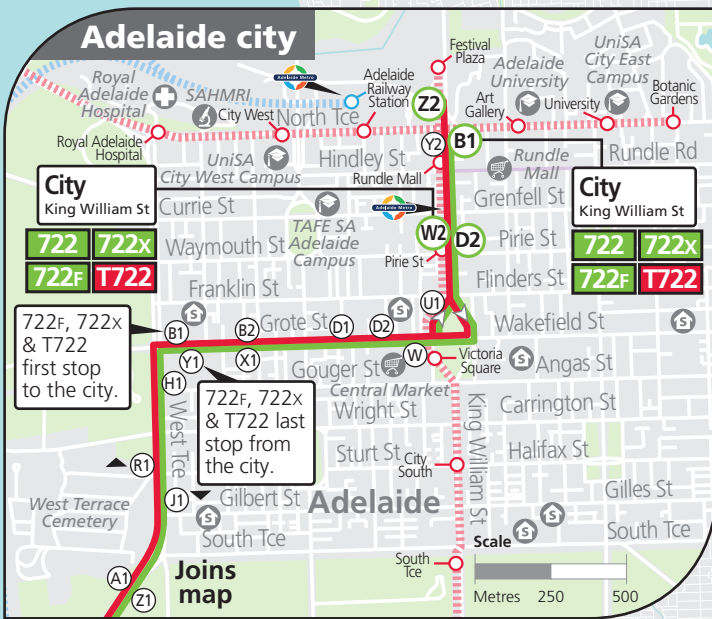

722, T722 Seaford & Noarlunga to Old Reynella & city

Legend

- Route 722
- Route T722
- Bus stop
- Bus stop on this side only
- Designated stops for T bus services
- Bus stop relating to timetable
- Section marker
- Convenient transfer point
- Park 'n' Ride
- Train line & station
- Tram line & stop
- Hospital
- School
- Shopping Centre
- Educational Institution
- Medical research precinct
- Adelaide Metro InfoCentre

Scale: Metres 1850 3700

North