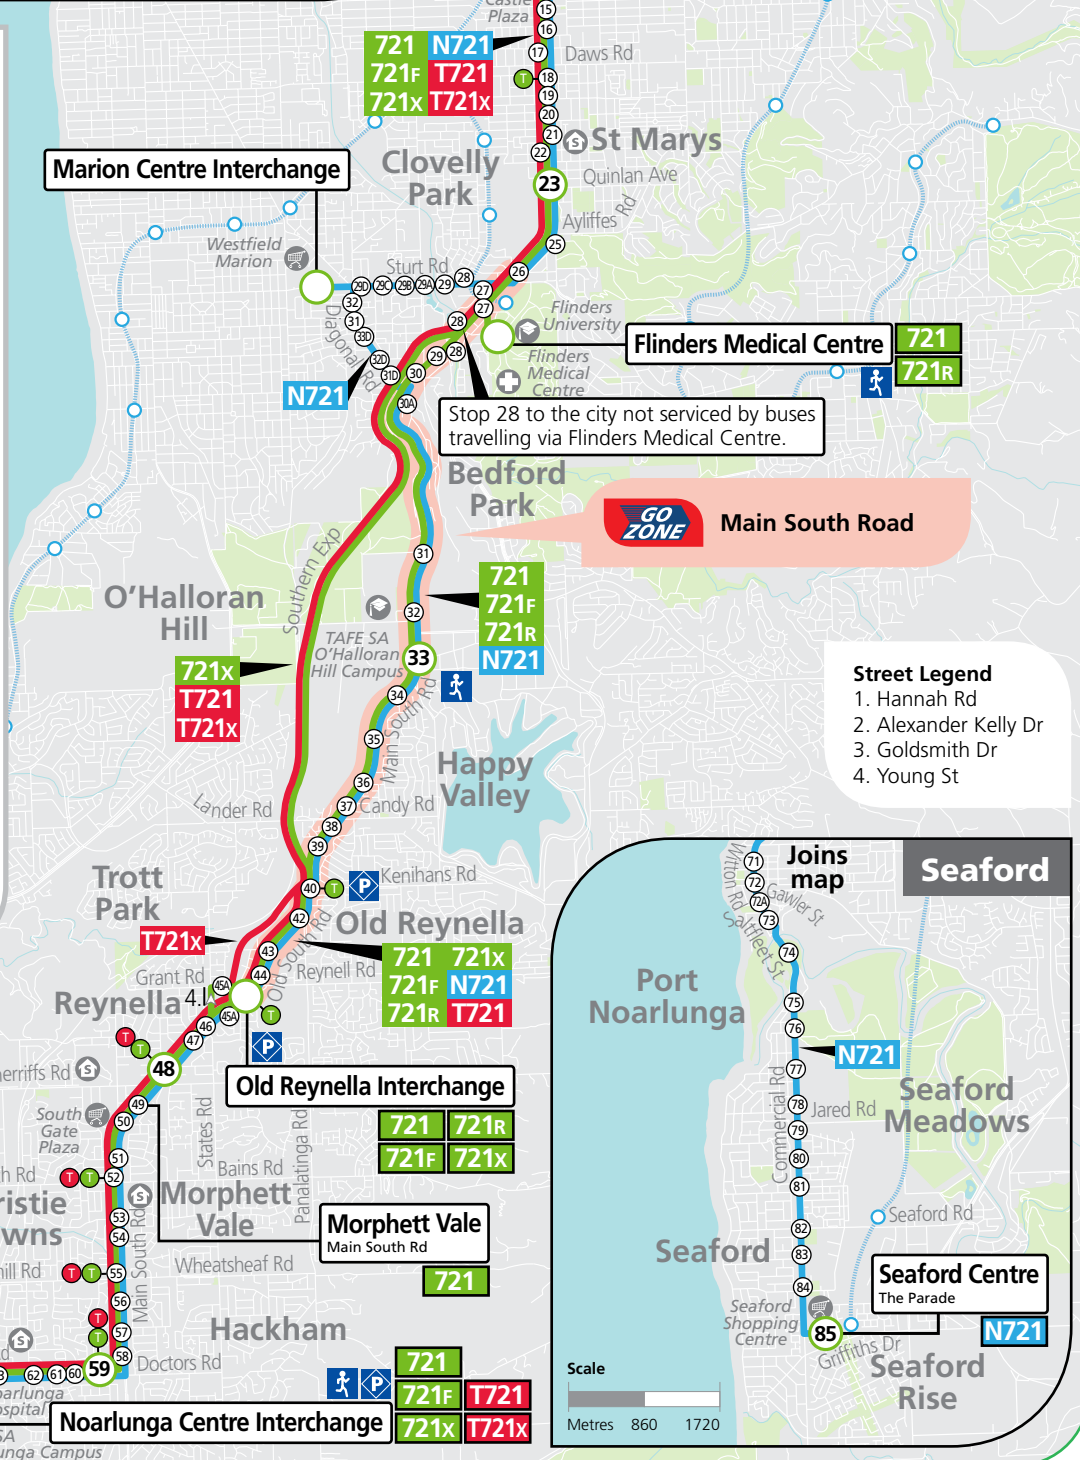

# 721, T721, N721 Seaford, Noarlunga & Old Reynella to Flinders & City

### Legend

North ↑

- Route 721
- Route N721
- Route T721
- Bus stop
- Bus stop on this side only
- Designated stops for T bus services
- Bus stop relating to timetable
- After Midnight Premium City Central bus stop
- Convenient transfer point
- Park 'n' Ride
- Train line & station
- Tram line & stop
- Hospital
- School
- Shopping Centre
- Educational Institution
- Medical research precinct
- Adelaide Metro InfoCentre

Scale: Metres 1900 3800

- ### Street Legend
- Hannah Rd
  - Alexander Kelly Dr
  - Goldsmith Dr
  - Young St

See inset map for Seaford

Joins map