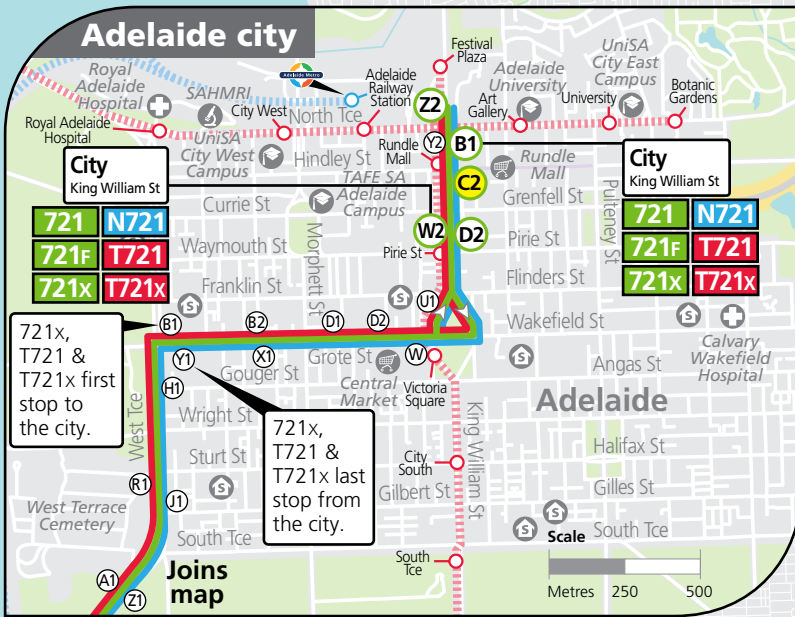

# 721, T721, N721 Seaford, Noarlunga & Old Reynella to Flinders & City

### Legend

North ↑

- Route 721
- Route N721
- Route T721
- Bus stop
- Bus stop on this side only
- Designated stops for T bus services
- Bus stop relating to timetable
- After Midnight Premium City Central bus stop
- Convenient transfer point
- Park 'n' Ride
- Train line & station
- Tram line & stop
- Hospital
- School
- Shopping Centre
- Educational Institution
- Medical research precinct
- Adelaide Metro InfoCentre

Scale: Metres 1900 3800

- ### Street Legend
- Hannah Rd
  - Alexander Kelly Dr
  - Goldsmith Dr
  - Young St

See inset map for Seaford

Joins map