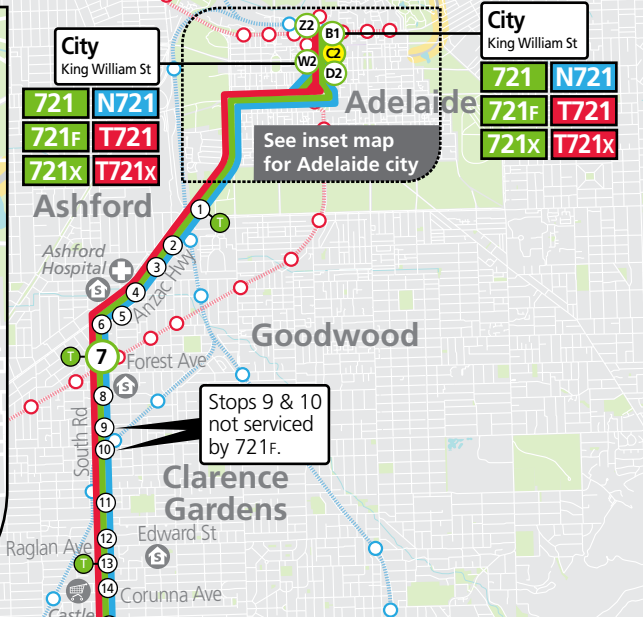

# 721, T721, N721 Seaford, Noarlunga & Old Reynella to Flinders & City

### Legend

North ↑

- Route 721
- Route N721
- Route T721
- Bus stop
- Bus stop on this side only
- Designated stops for T bus services
- Bus stop relating to timetable
- After Midnight Premium City Central bus stop
- Convenient transfer point
- Park 'n' Ride
- Train line & station
- Tram line & stop
- Hospital
- School
- Shopping Centre
- Educational Institution
- Medical research precinct
- Adelaide Metro InfoCentre

Scale: Metres 1900 3800

- ### Street Legend
- Hannah Rd
  - Alexander Kelly Dr
  - Goldsmith Dr
  - Young St

See inset map for Seaford

Joins map