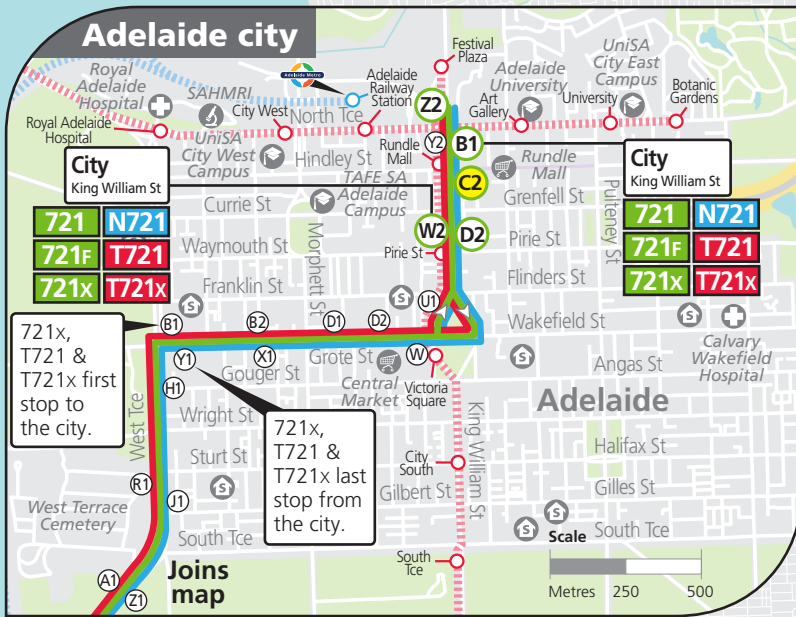

721, T721, N721 Seaford, Noarlunga & Old Reynella to Flinders & City

Legend

- Route 721
- Route N721
- Route T721
- 20 Bus stop
- 20 Bus stop on this side only
- 55 Designated stops for T bus services
- 33 Bus stop relating to timetable
- C2 After Midnight Premium City Central bus stop
- Convenient transfer point
- Park 'n' Ride
- Train line & station
- Tram line & stop
- Hospital
- School
- Shopping Centre
- Educational Institution
- Medical research precinct
- Adelaide Metro InfoCentre

Street Legend

1. Hannah Rd
2. Alexander Kelly Dr
3. Goldsmith Dr
4. Young St

See inset map for Seaford