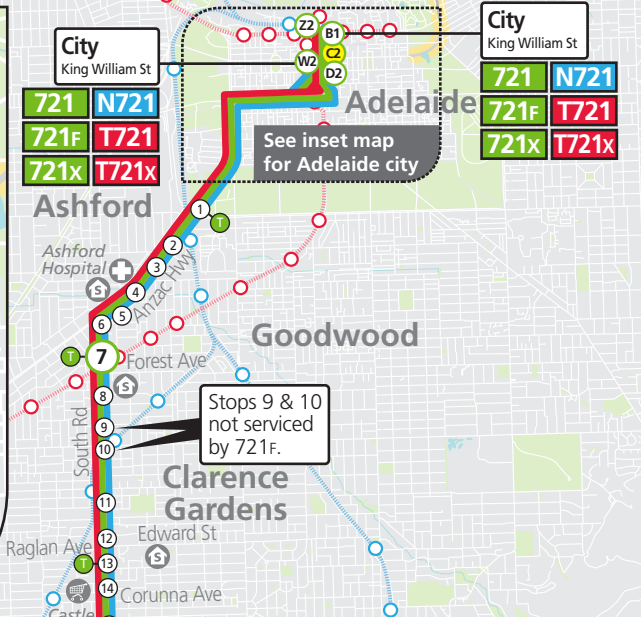

721, T721, N721 Seaford, Noarlunga & Old Reynella to Flinders & City

Legend

- Route 721
- Route N721
- Route T721
- 20 Bus stop
- 20 Bus stop on this side only
- 55 Designated stops for T bus services
- 33 Bus stop relating to timetable
- C2 After Midnight Premium City Central bus stop
- Convenient transfer point
- Park 'n' Ride
- Train line & station
- Tram line & stop
- Hospital
- School
- Shopping Centre
- Educational Institution
- Medical research precinct
- Adelaide Metro InfoCentre

Street Legend

1. Hannah Rd
2. Alexander Kelly Dr
3. Goldsmith Dr
4. Young St

See inset map for Seaford