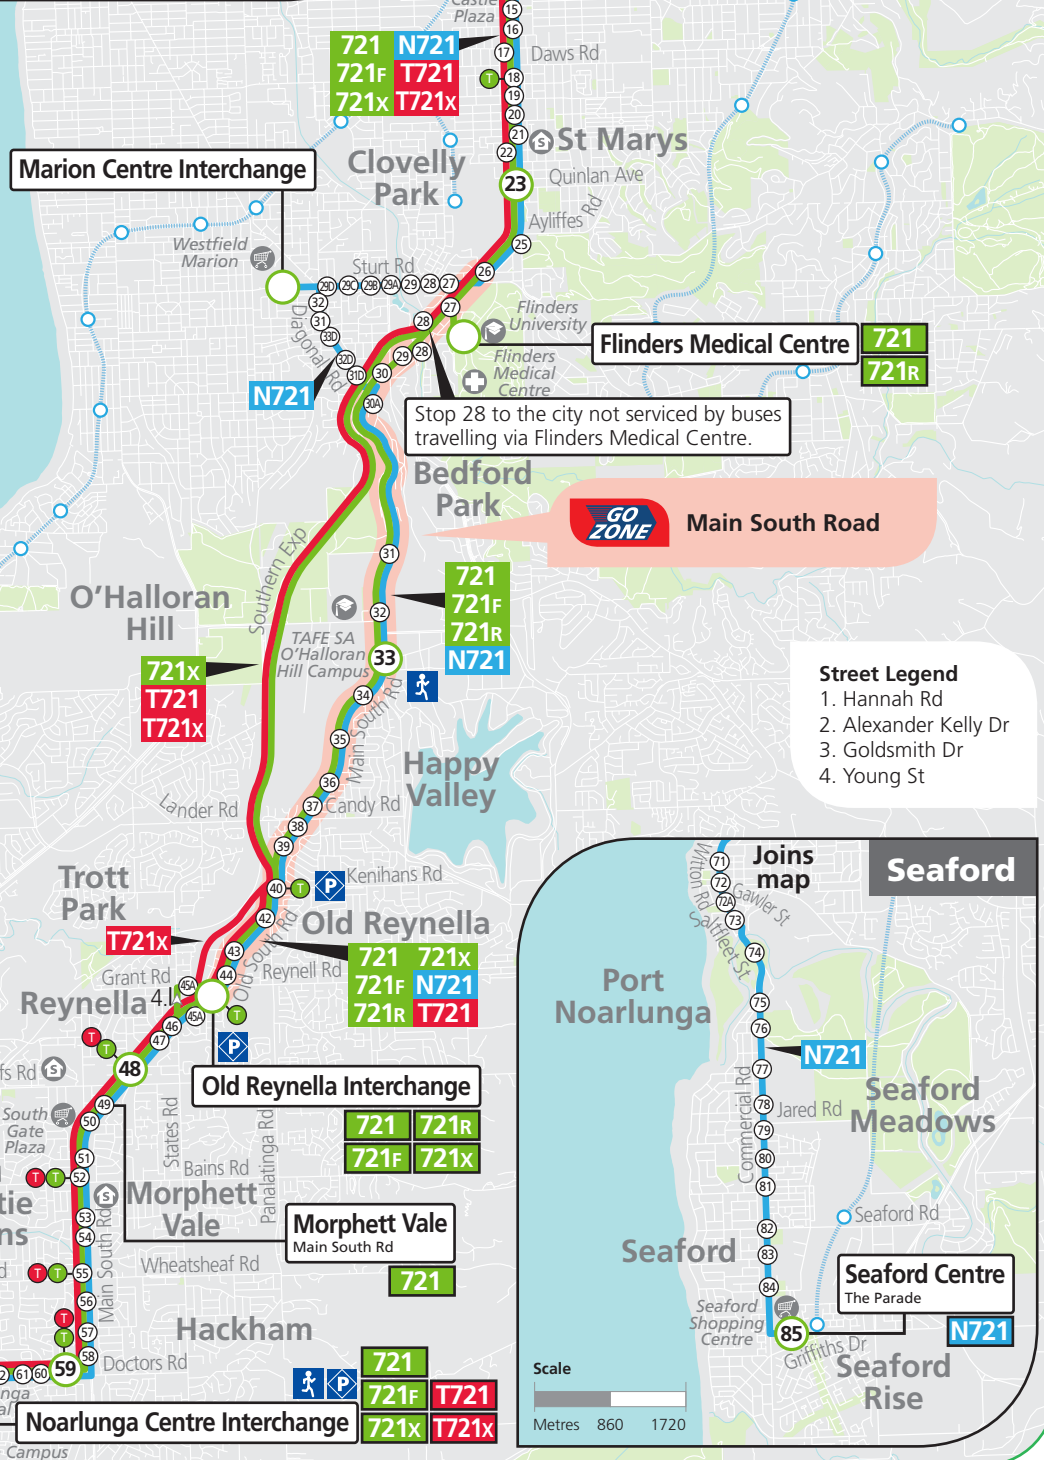

721, T721, N721 Seaford, Noarlunga & Old Reynella to Flinders & City

Legend

- Route 721
- Route N721
- Route T721
- 20 Bus stop
- 20 Bus stop on this side only
- 55 Designated stops for T bus services
- 33 Bus stop relating to timetable
- C2 After Midnight Premium City Central bus stop
- Convenient transfer point
- Park 'n' Ride
- Train line & station
- Tram line & stop
- Hospital
- School
- Shopping Centre
- Educational Institution
- Medical research precinct
- Adelaide Metro InfoCentre

Street Legend

1. Hannah Rd
2. Alexander Kelly Dr
3. Goldsmith Dr
4. Young St

See inset map for Seaford