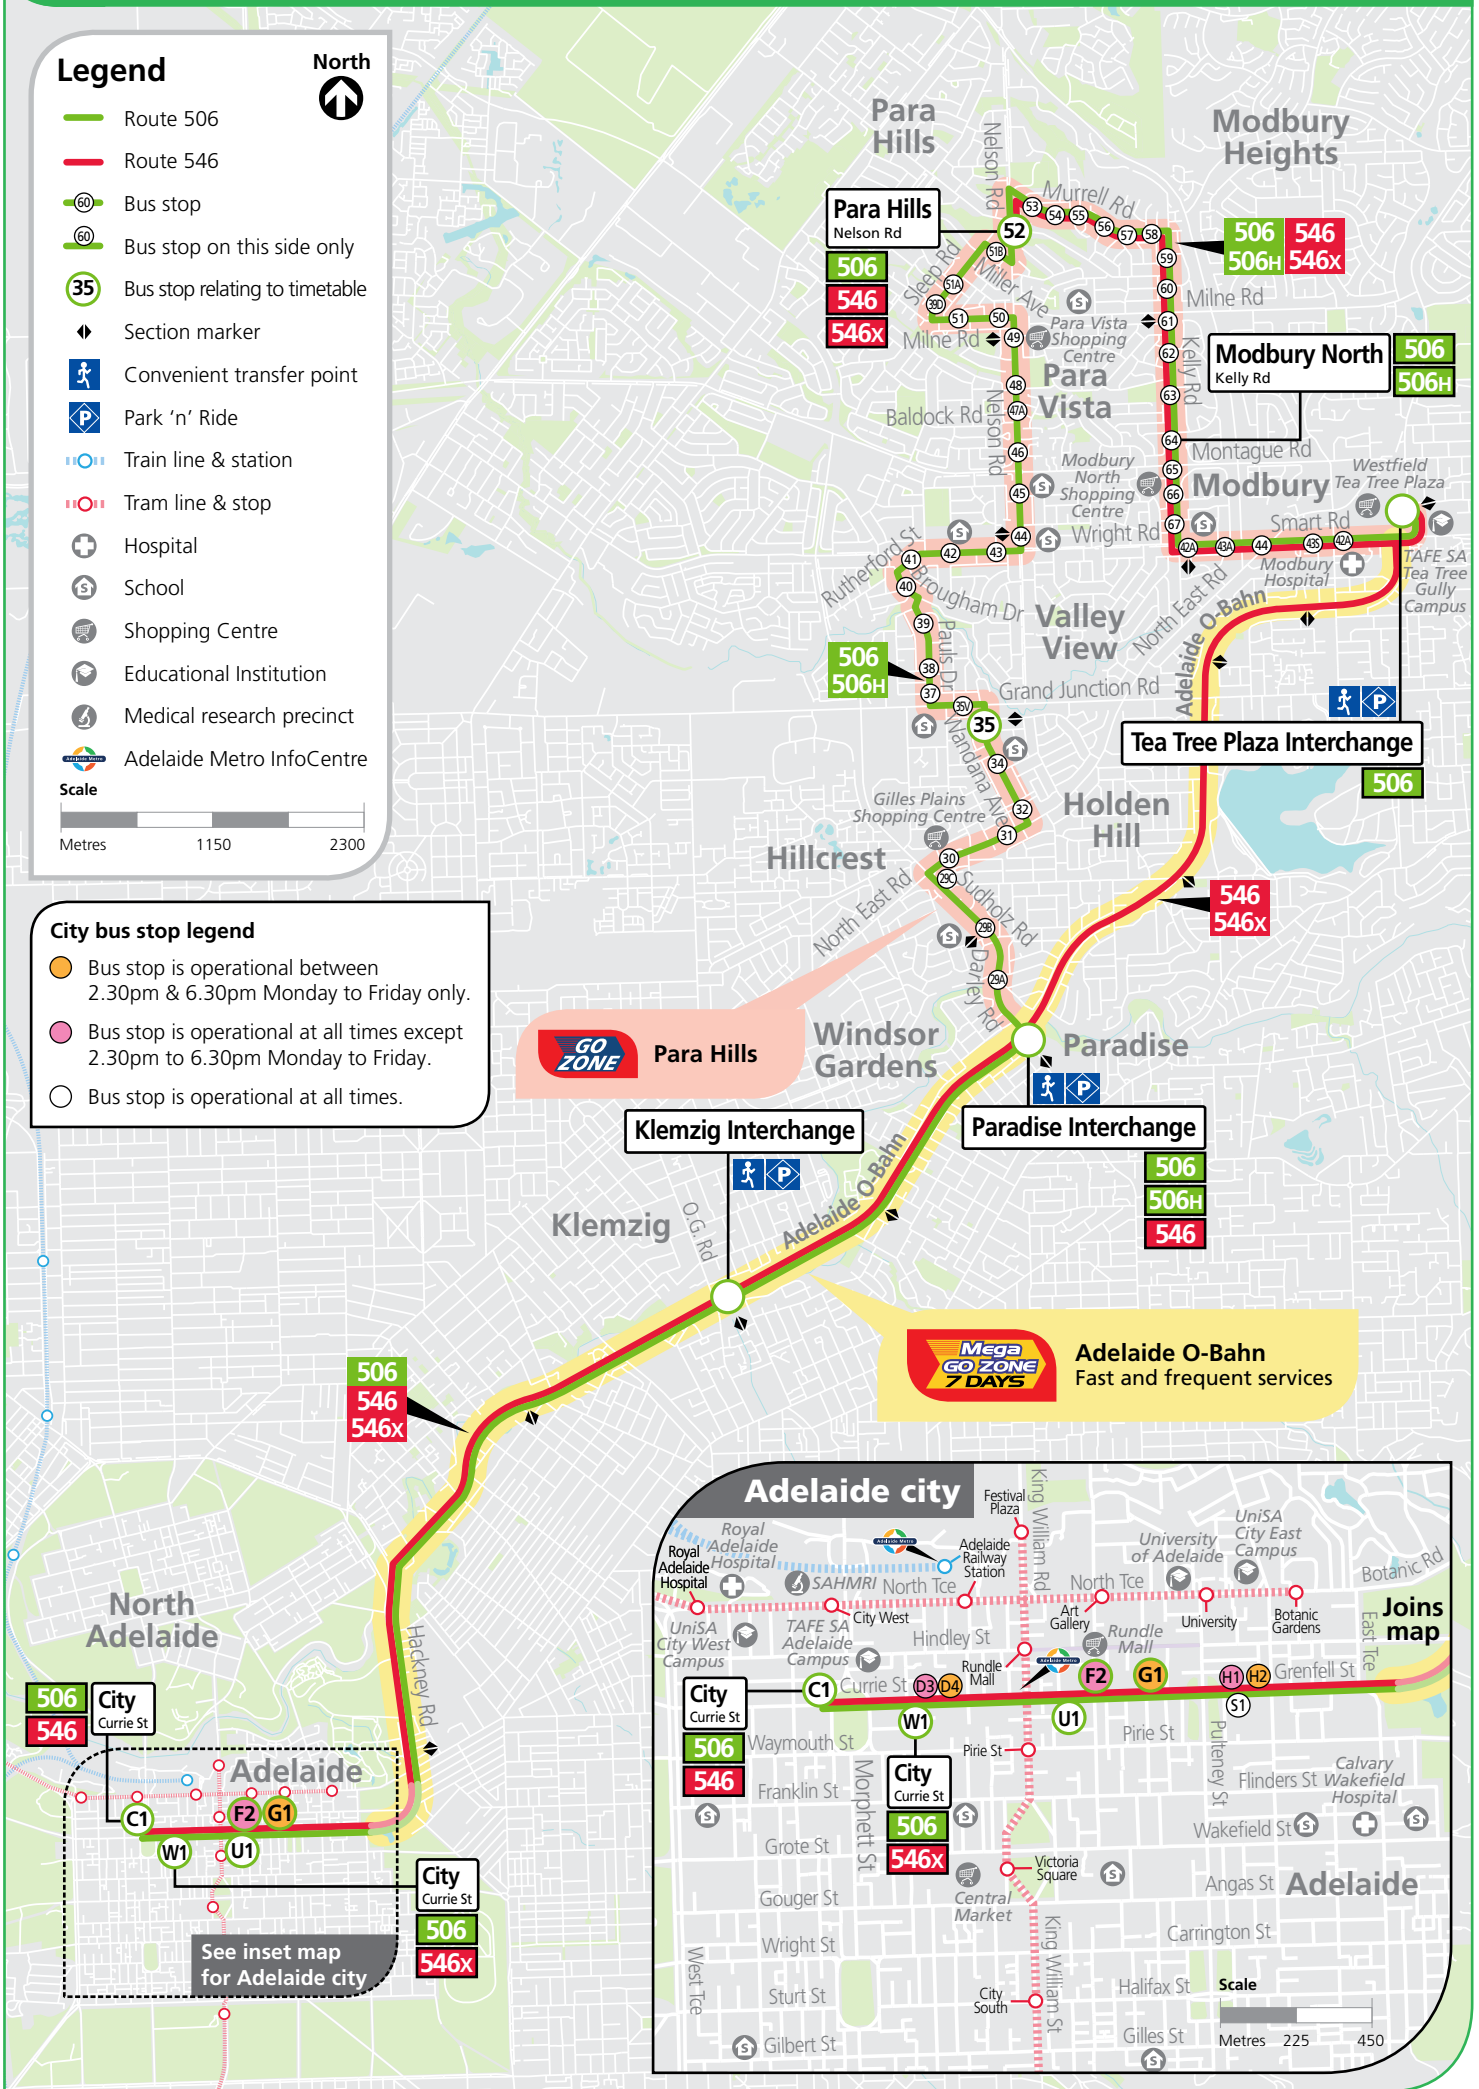

# 506, 546 Tea Tree Plaza & Para Hills to Paradise & city

## Legend

-  Route 506
  -  Route 546
  -  Bus stop
  -  Bus stop on this side only
  -  Bus stop relating to timetable
  -  Section marker
  -  Convenient transfer point
  -  Park 'n' Ride
  -  Train line & station
  -  Tram line & stop
  -  Hospital
  -  School
  -  Shopping Centre
  -  Educational Institution
  -  Medical research precinct
  -  Adelaide Metro InfoCentre
- Scale
- Metres 1150 2300

## City bus stop legend

-  Bus stop is operational between 2.30pm & 6.30pm Monday to Friday only.
-  Bus stop is operational at all times except 2.30pm to 6.30pm Monday to Friday.
-  Bus stop is operational at all times.