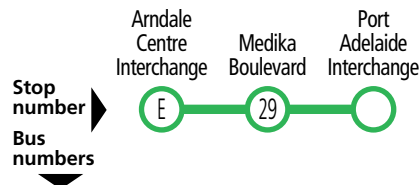

252 Arndale to Port Adelaide

Saturday only				
AM	252	8.00	8.08	8.23
	252	9.00	9.08	9.23
	252	10.00	10.08	10.23
	252	11.00	11.08	11.23
PM	252	12.00	12.08	12.23
	252	1.00	1.08	1.23
	252	2.00	2.08	2.23
	252	3.00	3.08	3.23
	252	4.00	4.08	4.23
	252	5.00	5.08	5.23

Explanations

Transfers available from city to Arndale Centre Interchange.
Catch buses 251, 253 and 254.
See 253-254-N254 timetable for more information.