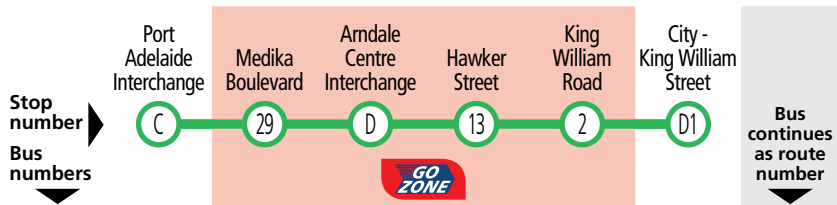

251A Port Adelaide & Mansfield Park to Arndale & city

Also shows limited routes 253 & 254

Monday to Friday (continued)

PM	251A	-	7.46	7.56	-	-	-	-
	254	7.51	-	8.06	8.14	8.25	8.30	263
	251A	-	8.14	8.23	-	-	-	-
	253	-	-	8.36	8.44	8.55	9.00	265w
	251A	-	8.44	8.53	-	-	-	-
	254	8.51	-	9.06	9.14	9.25	9.30	263
	251A	-	9.14	9.23	-	-	-	-
	253	-	-	9.36	9.44	9.55	10.00	265w
	251A	-	9.44	9.53	-	-	-	-
	254	9.51	-	10.06	10.14	10.25	10.30	263
	251A	-	10.14	10.23	-	-	-	-
	251A	-	10.44	10.53	-	-	-	-
	254	10.51	-	11.06	11.14	11.25	11.30	263A

Buses continue to...

- 263 Marion Centre Interchange
- 263A Warradale
- 265w Somerton Park