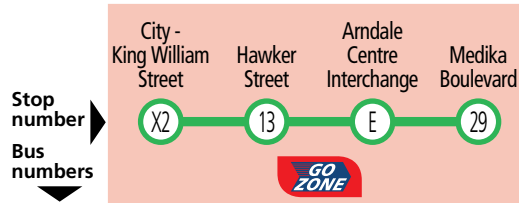

251 City & Arndale to Mansfield Park

Also shows limited routes 253 & 254

Saturday only

AM	251	-	-	8.43	8.51
	251	N8.42	8.57	9.07	9.17

Saturday, Sunday & public holidays

AM	251	N9.12	9.27	9.37	9.47
	251	N9.42	9.57	10.07	10.17
	251	N10.12	10.27	10.37	10.47
	251	N10.42	10.57	11.07	11.17
	251	N11.12	11.27	11.37	11.47
	251	N11.42	11.57	12.07	12.17
PM	251	N12.12	12.27	12.37	12.47
	251	N12.42	12.57	1.07	1.17
	251	N1.12	1.27	1.37	1.47
	251	N1.42	1.57	2.07	2.17
	251	N2.12	2.27	2.37	2.47
	251	N2.42	2.57	3.07	3.17
	251	N3.12	3.27	3.37	3.47
	251	N3.42	3.57	4.07	4.17
	251	N4.12	4.27	4.37	4.47
	251	N4.42	4.57	5.07	5.17
	251	N5.12	5.27	5.37	5.47
	251	N5.42	5.57	6.07	6.17
	254	6.01	6.15	6.25	-
	251	-	-	6.31	6.41
	253	6.31	6.45	6.55	-
	251	-	-	7.01	7.10
	254	7.03	7.17	7.27	-
	251	-	-	7.32	7.40
	253	7.34	7.48	7.57	-
	251	-	-	8.02	8.10
	254	8.04	8.18	8.27	-
	251	-	-	8.32	8.40
	253	8.34	8.48	8.57	-
	251	-	-	9.02	9.10
	254	9.04	9.18	9.27	-
	251	-	-	9.32	9.40
	253	9.34	9.48	9.57	-
	251	-	-	10.02	10.10
	254	10.04	10.18	10.27	-
	251	-	-	10.32	10.40
	253	10.34	10.48	10.57	-
	251	-	-	11.02	11.09
	254	11.04	11.18	11.27	-
	254	11.34	11.48	11.57	-

Legend

N – Bus departs from stop T1 Victoria Square, city 4 minutes prior to the time shown.