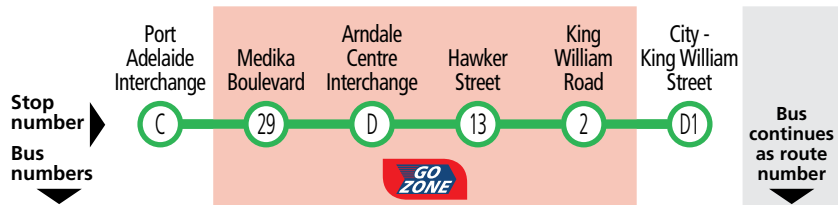

251, 252

Port Adelaide & Mansfield Park to Arndale & city

Also shows limited routes 253 & 254

Monday to Friday								
	Port Adelaide Interchange (C)	Medika Boulevard (29)	Arndale Centre Interchange (D)	Hawker Street (13)	King William Road (2)	City - King William Street (D1)	Bus continues as route number	
AM	251A	-	5.45	5.54	-	-	-	
	254	5.43	-	5.57	6.04	6.15	6.20	263
	251A	-	6.13	6.22	-	-	-	-
	254	6.10	-	6.25	6.34	6.45	6.50	263
	252	6.26	6.41	6.51	7.00	7.12	7.17	263
	251	-	6.54	7.04	7.14	7.27	7.33	263
	251	-	7.05	7.15	7.25	7.40	7.46	263
	251	-	$7.13	$7.24	$7.37	$7.51	$7.58	263
	252	7.06	7.21	7.32	7.45	*8.00	8.07	-
	251	-	$7.28	$7.39	$7.52	$8.07	$8.14	263
	251	-	7.35	7.46	7.59	8.15	8.22	263
	251	-	7.41	7.52	8.05	*8.22	8.29	-
	251	-	7.48	7.59	8.12	8.29	8.36	263
	252	7.39	7.54	8.06	8.20	8.37	8.44	263
	251	-	-	$8.14	$8.28	*$8.45	$8.52	-
	251	-	8.11	8.23	8.37	8.54	9.01	265
	251	-	8.25	8.37	8.51	9.06	9.13	263
	251	-	8.35	8.47	9.00	*9.13	9.20	-
	252	8.27	8.43	8.55	9.08	9.21	9.28	265
	251	-	8.57	9.09	9.22	9.36	9.43	263
	251	-	9.14	9.26	9.37	9.50	9.56	265
	252	9.12	9.27	9.39	9.51	10.04	10.10	263
	251	-	9.43	9.54	10.05	10.18	10.24	265
	251	-	9.59	10.11	10.20	10.33	10.39	263
251	-	10.13	10.24	10.35	10.48	10.54	265	
252	10.12	10.27	10.39	10.50	11.03	11.09	263	
251	-	10.43	10.54	11.05	11.18	11.24	265	
251	-	10.58	11.09	11.20	11.33	11.39	263	
251	-	11.13	11.24	11.35	11.48	11.54	265	
252	11.12	11.27	11.39	11.50	12.03	12.09	263	
251	-	11.43	11.54	12.05	12.18	12.24	265	
251	-	11.58	12.09	12.20	12.33	12.39	263	
PM	251	-	12.13	12.24	12.35	12.48	12.54	265
	252	12.12	12.27	12.39	12.50	1.03	1.09	263
	251	-	12.43	12.54	1.05	1.18	1.24	265
	251	-	12.58	1.09	1.20	1.33	1.39	263
	251	-	1.13	1.24	1.35	1.48	1.54	265
	252	1.12	1.27	1.39	1.50	2.03	2.09	263
	251	-	1.43	1.54	2.05	2.18	2.24	265
	251	-	1.58	2.08	2.19	2.32	2.38	263
	251	-	2.12	2.22	2.33	2.46	2.52	263
	252	2.09	2.24	2.36	2.47	3.00	3.06	263
	251	-	2.41	2.51	3.02	3.15	3.21	263
	251	-	R2.53	3.03	3.16	3.30	3.36	263
	252	2.54	3.09	3.19	3.32	3.45	3.51	263
	251	-	3.24	3.34	3.45	3.58	4.04	263
	252	3.24	3.39	3.49	4.00	4.13	4.20	263
	251	-	W3.54	4.04	4.15	4.28	4.35	263
	252	3.54	4.09	4.19	4.30	4.43	4.50	263
	251	-	4.24	4.34	4.45	4.58	5.05	263
	252	4.24	4.39	4.49	5.00	5.13	5.20	263
	251	-	4.56	5.06	5.15	5.28	5.35	263
	252	4.55	5.10	5.20	5.30	5.43	5.50	263
	251	-	5.26	5.36	5.45	5.58	6.05	263
	252A	5.25	5.39	5.49	-	-	-	-
	253	-	-	5.53	6.01	6.13	6.19	265
251A	-	5.53	6.03	-	-	-	-	
254	5.49	-	6.07	6.17	6.28	6.33	263	
251A	-	Z6.09	Z6.19	-	-	-	-	
254	6.05	-	6.23	6.32	6.43	6.48	265w	
254	6.23	-	6.38	6.47	6.58	7.03	263	
251A	-	6.38	6.48	-	-	-	-	
254	6.55	-	7.10	7.19	7.30	7.35	263	
251A	-	7.14	7.24	-	-	-	-	
254	7.20	-	7.35	7.44	7.55	8.00	265w	

Legend

- **R** – Bus departs Roma Mitchell Secondary College as school bus 941 at 2.34pm Wednesday school days only.
- **S** – School days only.
- **W** – Bus departs Roma Mitchell Secondary College as school bus 941 at 3.32pm school days only, except Wednesdays.
- **Z** – Bus does not operate on business days between Christmas Day & New Year's Day.
- ***** – Times are approximate only. Bus does not have to wait until this time to depart stop.

Buses continue to...

- **263, 265** Marion Centre Interchange
- **265w** Somerton Park