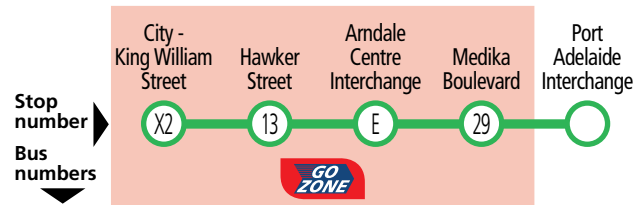

### Legend

- A** – Bus continues as route 263A to Warradale on Sundays & public holidays only.
- \*** – Times are approximate only. Bus does not have to wait until this time to depart stop.

### Buses continue to...

- 263, 265** Marion Centre Interchange
- 265w** Somerton Park

# 251, 252 City & Arndale to Mansfield Park & Port Adelaide

Also shows limited route 254