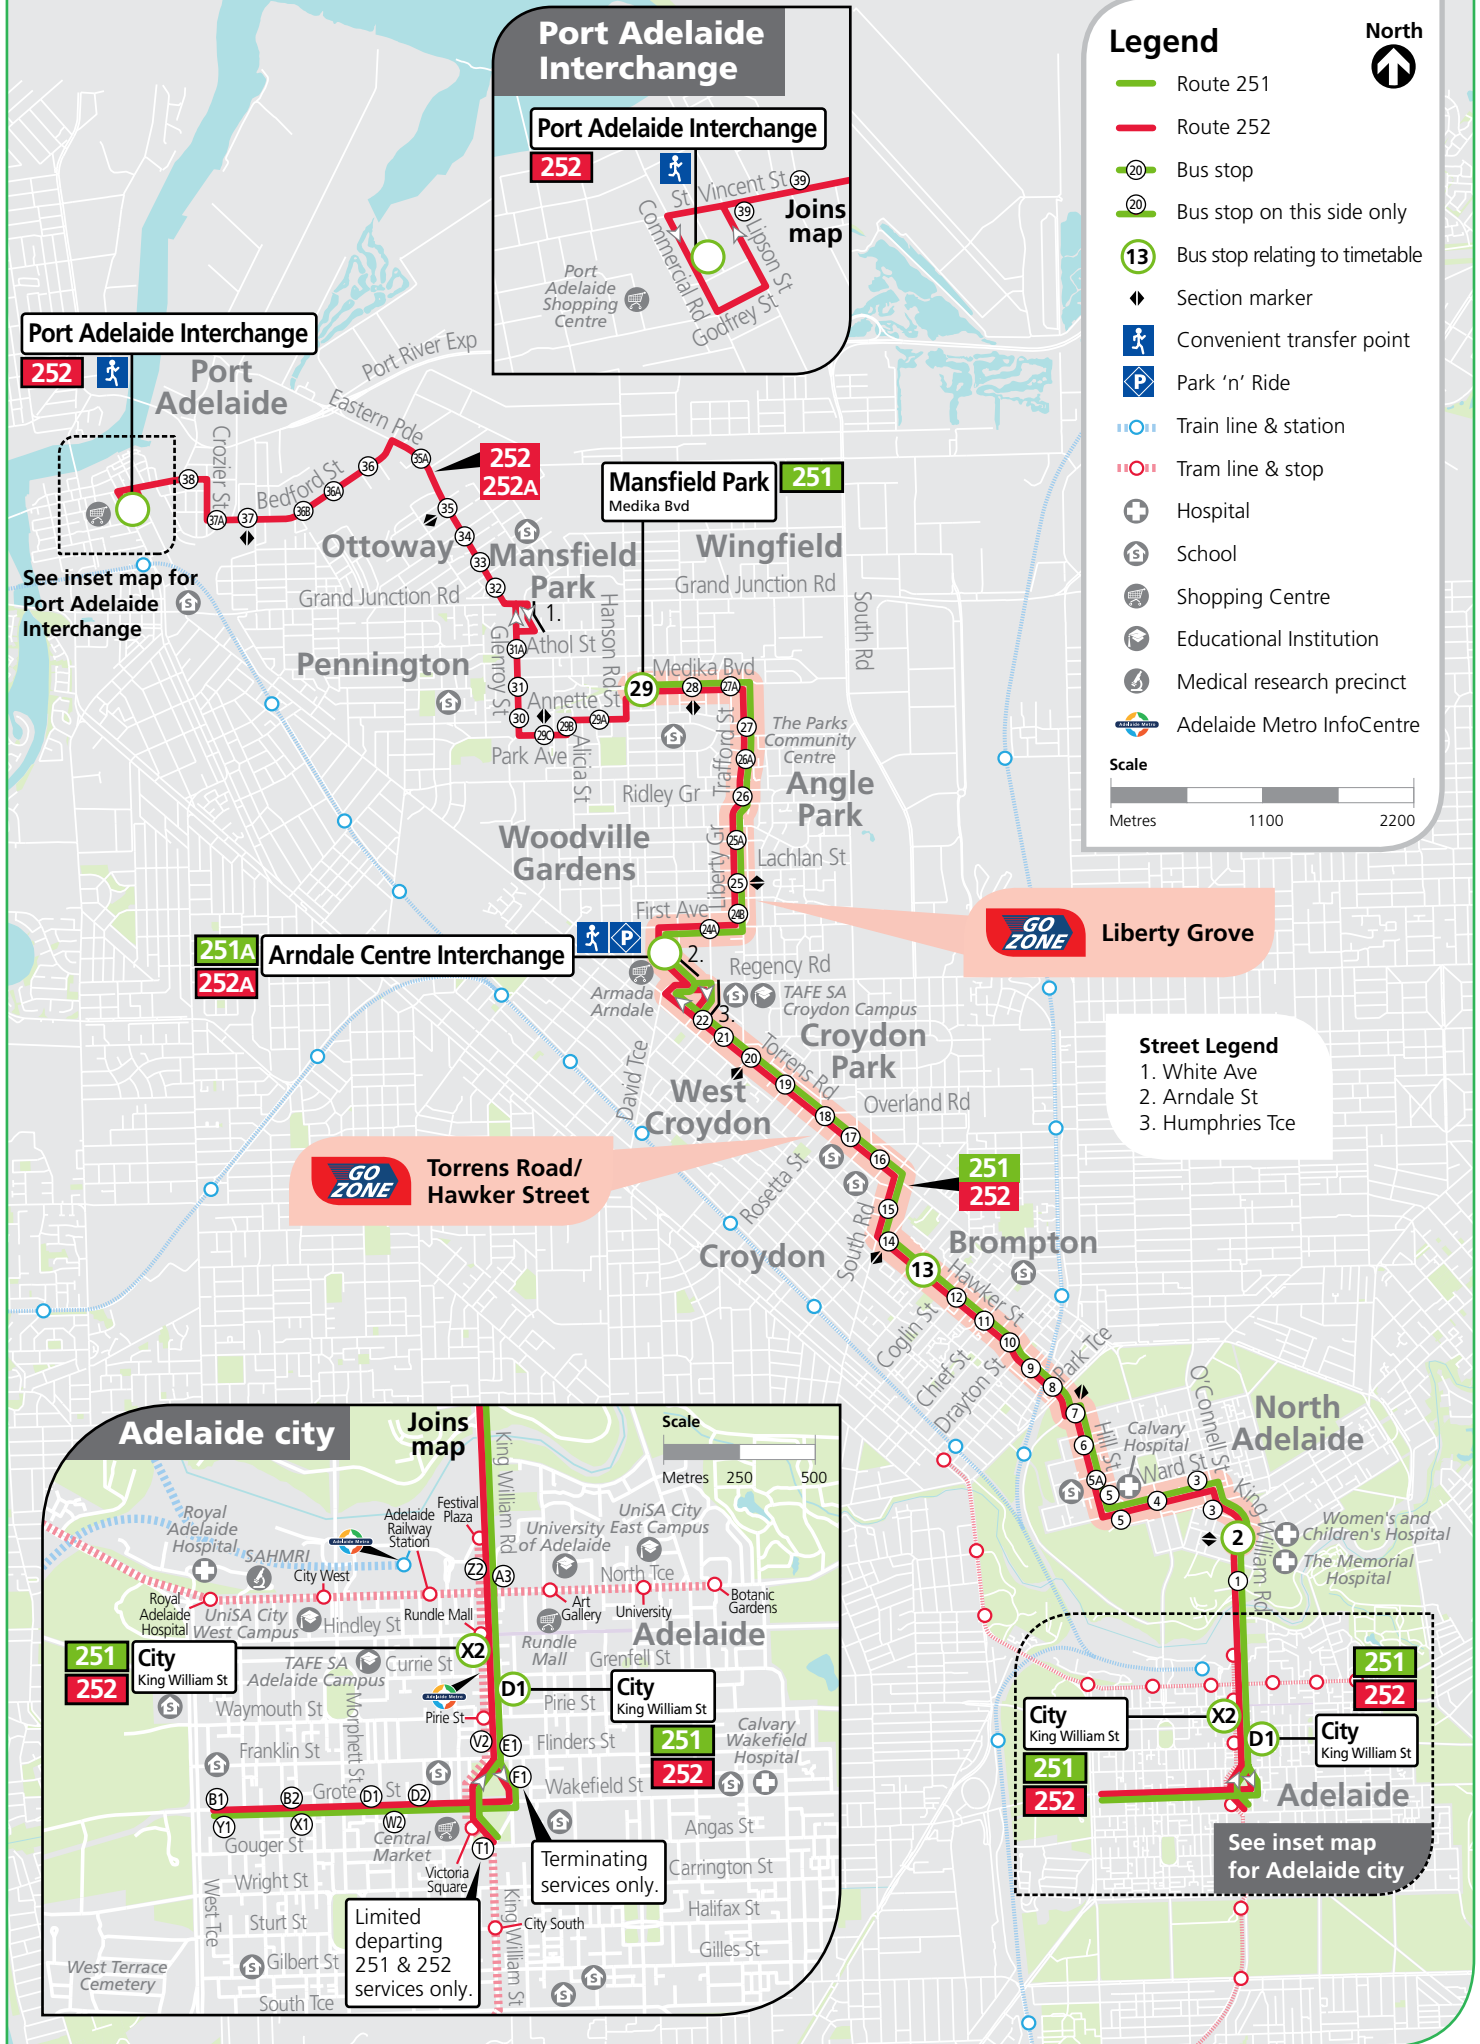

251, 252 Port Adelaide & Mansfield Park to Arndale & city

Port Adelaide Interchange

Port Adelaide Interchange

252

St Vincent St (39)

Commercial Rd

Godfrey St

Port Adelaide Shopping Centre

Joins map

Legend

North ↑

- Route 251
- Route 252
- Bus stop
- Bus stop on this side only
- 13 Bus stop relating to timetable
- Section marker
- Convenient transfer point
- Park 'n' Ride
- Train line & station
- Tram line & stop
- Hospital
- School
- Shopping Centre
- Educational Institution
- Medical research precinct
- Adelaide Metro InfoCentre

Scale

Metres 1100 2200

Port Adelaide Interchange

252

Port Adelaide

See inset map for Port Adelaide Interchange

Mansfield Park

251

Medika Blvd

Arndale Centre Interchange

251A

252A

Arndale

GO ZONE Liberty Grove

GO ZONE Torrens Road/Hawker Street

Street Legend

1. White Ave
2. Arndale St
3. Humphries Tce

Adelaide city

Joins map

Scale: Metres 250 500

City King William St

Terminating services only.

Limited departing 251 & 252 services only.

Adelaide

City King William St

See inset map for Adelaide city