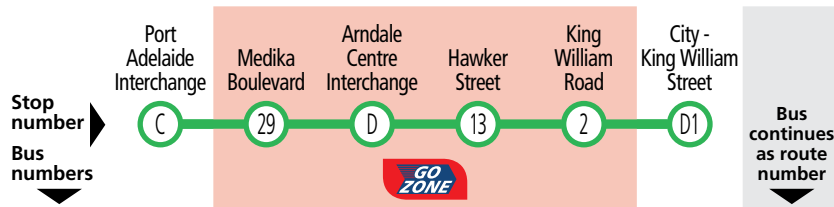

251, 252

Port Adelaide & Mansfield Park to Arndale & city

Also shows limited routes 253 & 254

Monday to Friday

	Port Adelaide Interchange (C)	Medika Boulevard (29)	Arndale Centre Interchange (D)	Hawker Street (13)	King William Road (2)	City - King William Street (D1)	Bus continues as route number
AM	251A	-	5.43	5.51	-	-	-
	254	5.41	5.50	5.55	6.04	6.13	6.17
	251A	-	6.11	6.20	-	-	-
	254	6.09	6.18	6.23	6.32	6.43	6.47
	252	6.24	6.38	6.49	6.58	7.10	7.14
	251	-	6.55	7.04	7.13	7.25	7.29
	251	-	7.06	7.15	7.25	7.38	7.43
	251	-	$7.17	$7.26	$7.36	$7.49	$7.54
	252	7.03	7.18	7.29	7.40	*7.52	7.57
	251	-	$7.29	$7.40	$7.51	$8.05	$8.10
	251	-	7.34	7.46	7.57	8.13	8.19
	251	-	7.39	7.50	8.01	*8.22	8.27
	251	-	7.50	8.00	8.11	8.27	8.35
	252	7.41	7.56	8.07	8.19	8.35	8.41
	251	-	-	$8.12	$8.24	*$8.42	$8.47
	251	-	8.13	8.24	8.36	8.52	8.58
	251	-	8.26	8.37	8.49	9.04	9.09
	251	-	8.36	8.47	8.59	*9.14	9.18
	252	8.25	8.42	8.53	9.05	9.19	9.24
	251	-	8.59	9.10	9.21	9.34	9.39
	251	-	9.14	9.25	9.36	9.48	9.53
	252	9.11	9.28	9.39	9.50	10.02	10.07
	251	-	9.43	9.53	10.04	10.16	10.21
	251	-	9.57	10.08	10.19	10.31	10.36
	251	-	10.12	10.22	10.33	10.46	10.51
	252	10.11	10.26	10.37	10.48	11.01	11.06
251	-	10.42	10.52	11.03	11.16	11.21	
251	-	10.57	11.07	11.18	11.31	11.36	
251	-	11.12	11.22	11.33	11.46	11.51	
252	11.12	11.27	11.37	11.48	12.01	12.06	
251	-	11.42	11.52	12.03	12.16	12.21	
251	-	11.58	12.08	12.19	12.31	12.36	
PM	251	-	12.13	12.23	12.34	12.46	12.51
	252	12.12	12.28	12.38	12.49	1.01	1.06
	251	-	12.43	12.53	1.04	1.16	1.21
	251	-	12.58	1.07	1.18	1.31	1.36
	251	-	1.12	1.22	1.33	1.46	1.51
	252	1.12	1.27	1.37	1.48	2.01	2.06
	251	-	1.42	1.52	2.03	2.16	2.21
	251	-	1.57	2.06	2.17	2.30	2.35
	251	-	2.11	2.21	2.32	2.44	2.49
	252	2.08	2.24	2.34	2.46	2.58	3.03
	251	-	2.40	2.49	3.01	3.13	3.18
	251	-	R2.54	3.03	3.15	3.28	3.33
	252	2.52	3.07	3.18	3.30	3.43	3.48
	251	-	3.23	3.33	3.45	3.56	4.01
	252	3.21	3.37	3.47	3.59	4.11	4.15
	251	-	W3.52	4.02	4.14	4.26	4.31
	252	3.54	4.09	4.18	4.29	4.41	4.46
	251	-	4.23	4.33	4.44	4.56	5.01
	252	4.21	4.38	4.48	4.59	5.11	5.16
	251	-	4.54	5.03	5.14	5.26	5.31
	252	4.50	5.08	5.18	5.29	5.41	5.46
	251	-	5.25	5.34	5.45	5.56	6.01
	252A	5.23	5.37	5.45	-	-	-
	253	-	-	5.51	6.00	6.11	6.16
	251A	-	5.51	5.59	-	-	-
	254	5.48	-	6.04	6.15	6.26	6.31
251A	-	6.07	6.15	-	-	-	
254	6.08	-	6.22	6.31	6.41	6.45	
254	6.23	-	6.36	6.46	6.56	7.00	
251A	-	6.36	6.44	-	-	-	
254	6.55	-	7.09	7.18	7.28	7.32	
251A	-	7.12	7.20	-	-	-	
254	7.21	-	7.35	7.43	7.53	7.57	

Legend

- R – Bus departs Roma Mitchell Secondary College as school bus 941 at 2.33pm Wednesday school days only.
- S – School days only.
- W – Bus departs Roma Mitchell Secondary College as school bus 941 at 3.27pm school days only, except Wednesdays.
- – Times are approximate only. Bus does not have to wait until this time to depart stop.

Buses continue to...

- 263, 265 – Marion Centre Interchange
- 265w – Somerton Park

Services may operate to a different timetable during the Christmas holiday period.
Visit the Adelaide Metro website during December and January for full details.