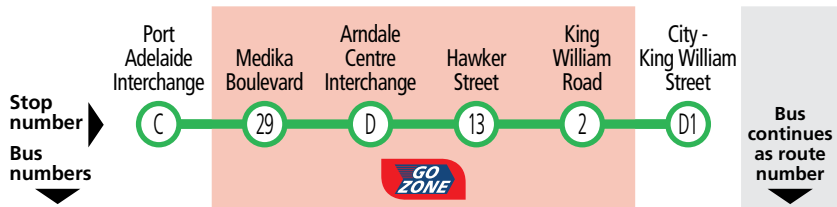

Legend

- R – Bus departs Roma Mitchell Secondary College as school bus 941 at 2.33pm Wednesday school days only.
- S – School days only.
- W – Bus departs Roma Mitchell Secondary College as school bus 941 at 3.27pm school days only, except Wednesdays.
- * – Times are approximate only. Bus does not have to wait until this time to depart stop.

Buses continue to...

- 263, 265 – Marion Centre Interchange
- 265w – Somerton Park

Services may operate to a different timetable during the Christmas holiday period.
 Visit the Adelaide Metro website during December and January for full details.

251A Port Adelaide & Mansfield Park to Arndale & city

Also shows limited routes 253 & 254

Monday to Friday (continued)

PM	251A	-	7.44	7.52	-	-	-	-
	254	7.50	-	8.04	8.13	8.23	8.27	263
	251A	-	8.12	8.20	-	-	-	-
	253	-	-	8.35	8.43	8.53	8.57	265w
	251A	-	8.42	8.50	-	-	-	-
	254	8.50	-	9.05	9.13	9.23	9.27	263
	251A	-	9.12	9.20	-	-	-	-
	253	-	-	9.35	9.43	9.53	9.57	265w
	251A	-	9.42	9.50	-	-	-	-
	254	9.51	-	10.05	10.13	10.23	10.27	263
	251A	-	10.12	10.19	-	-	-	-
	251A	-	10.42	10.49	-	-	-	-
	254	10.51	-	11.05	11.13	11.23	11.27	263A

Buses continue to...

- 263 Marion Centre Interchange
- 263A Warradale
- 265w Somerton Park

Services may operate to a different timetable during the Christmas holiday period. Visit the Adelaide Metro website during December and January for full details.