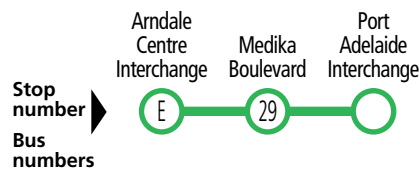

Services may operate to a different timetable during the Christmas holiday period.
 Visit the Adelaide Metro website during December and January for full details.

251 City & Arndale to Mansfield Park & Port Adelaide

Also shows limited routes 253 & 254

Monday to Friday (continued)

	254	8.05	8.20	8.29	-	8.45
PM	251	-	-	8.34	8.42	-
	253	8.36	8.51	8.59	-	-
	251	-	-	9.04	9.12	-
	254	9.06	9.22	9.30	-	9.45
	251	-	-	9.34	9.42	-
	253	9.36	9.50	9.58	-	-
	251	-	-	10.04	10.12	-
	254	10.05	10.20	10.28	-	10.43
	251	-	-	10.34	10.42	-
	253	10.35	10.50	10.58	-	-
	251	-	-	11.04	11.12	-
	254	11.05	11.20	11.28	-	11.41

 Services may operate to a different timetable during the Christmas holiday period. Visit the Adelaide Metro website during December and January for full details.

252 Arndale to Port Adelaide

Saturday only