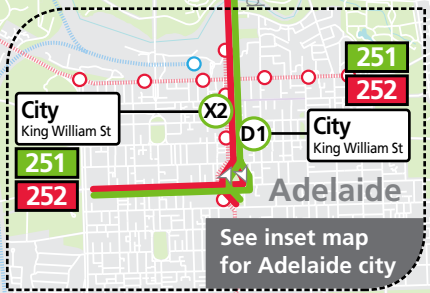

Torrens Road/Hawker Street

251

252

Street Legend

1. White Ave
2. Arndale St
3. Humphries Tce

Legend

North

- Route 251
- Route 252
- Bus stop
- Bus stop on this side only
- 13 Bus stop relating to timetable
- Convenient transfer point
- Park 'n' Ride
- Train line & station
- Tram line & stop
- Hospital
- School
- Shopping Centre
- Educational Institution
- Medical research precinct
- Adelaide Metro InfoCentre

Scale

Adelaide city

Joins map

Scale

251

252

City King William St

City King William St

251

252

Terminating services only.

Limited departing 251 & 252 services only.

251

252

City King William St

251

Services may operate to a different timetable during the Christmas holiday period.
 Visit the Adelaide Metro website during December and January for full details.

251 City & Arndale to Mansfield Park & Port Adelaide