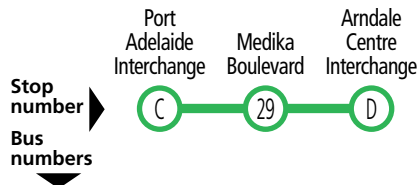

252A Port Adelaide to Arndale

Saturday only

AM	252A	7.30	7.42	7.52
	252A	8.23	8.37	8.46
	252A	9.23	9.37	9.46
	252A	10.23	10.37	10.46
	252A	11.23	11.37	11.46
PM	252A	12.23	12.37	12.46
	252A	1.23	1.37	1.46
	252A	2.23	2.37	2.46
	252A	3.23	3.37	3.46
	252A	4.23	4.37	4.46

Explanations

Transfers available from Arndale Centre Interchange to city.
Catch buses 251, 253 and 254.
See 253-254-N254 timetable for more information.