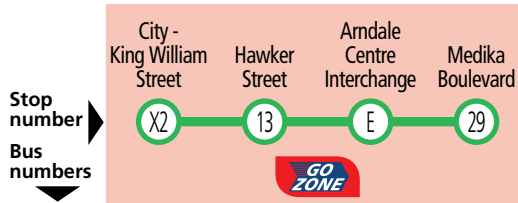

Route descriptions

251 **Mansfield Park to city** via Liberty Grove, Arndale Centre Interchange & Hawker Street. Service operates 7 days.
251A - terminates at Arndale Centre Interchange.

252 **Port Adelaide Interchange to city** via Bedford Street, Liberty Grove, Arndale Centre Interchange & Hawker Street. Service operates Monday-Saturday.
252A - terminates at Arndale Centre Interchange.

 Services may operate to a different timetable during the Christmas holiday period. Visit the Adelaide Metro website during December and January for full details.

252 Arndale to Port Adelaide

Saturday only

AM	252	7.58	8.07	8.19
	252	8.58	9.07	9.19
	252	9.58	10.07	10.19
	252	10.58	11.07	11.19
	252	11.58	12.07	12.19
PM	252	12.58	1.07	1.19
	252	1.58	2.07	2.19
	252	2.58	3.07	3.19
	252	3.58	4.07	4.19
	252	4.58	5.07	5.19

Explanations

Transfers available from city to Arndale Centre Interchange.
Catch buses 251, 253 and 254.
See 253-254-N254 timetable for more information.

251 City & Arndale to Mansfield Park

Also shows limited routes 253 & 254