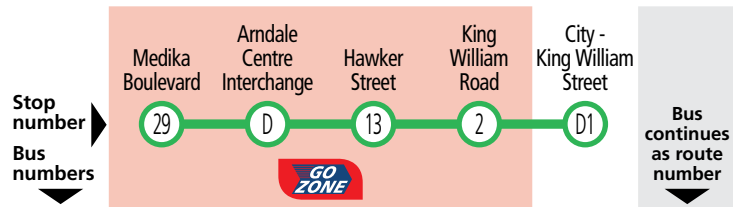

Buses continue to...

- 263 Marion Centre Interchange
- 263A Warradale
- 265w Somerton Park

Services may operate to a different timetable during the Christmas holiday period. Visit the Adelaide Metro website during December and January for full details.

252A Port Adelaide to Arndale

Saturday only

AM	252A	7.30	7.42	7.52
	252A	8.23	8.37	8.46
	252A	9.23	9.37	9.46
	252A	10.23	10.37	10.46
	252A	11.23	11.37	11.46
PM	252A	12.23	12.37	12.46
	252A	1.23	1.37	1.46
	252A	2.23	2.37	2.46
	252A	3.23	3.37	3.46
	252A	4.23	4.37	4.46

Explanations

Transfers available from Arndale Centre Interchange to city.
Catch buses 251, 253 and 254.
See 253-254-N254 timetable for more information.

251 Mansfield Park to Arndale & city

Also shows limited routes 253 & 254