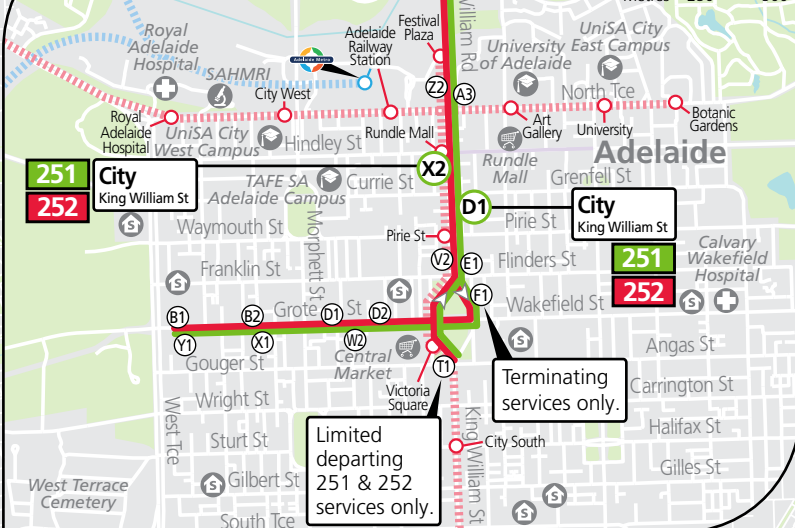

Torrens Road/Hawker Street

251

252

Street Legend

1. White Ave
2. Arndale St
3. Humphries Tce

Legend

North

- Route 251
- Route 252
- Bus stop
- Bus stop on this side only
- 13 Bus stop relating to timetable
- Convenient transfer point
- Park 'n' Ride
- Train line & station
- Tram line & stop
- Hospital
- School
- Shopping Centre
- Educational Institution
- Medical research precinct
- Adelaide Metro InfoCentre

Scale

Adelaide city

Joins map

Scale

251

252

City King William St

City King William St

Services may operate to a different timetable during the Christmas holiday period.
 Visit the Adelaide Metro website during December and January for full details.

251 City & Arndale to Mansfield Park & Port Adelaide

Legend

N – Bus departs from stop T1 Victoria Square, city 4 minutes prior to the time shown.