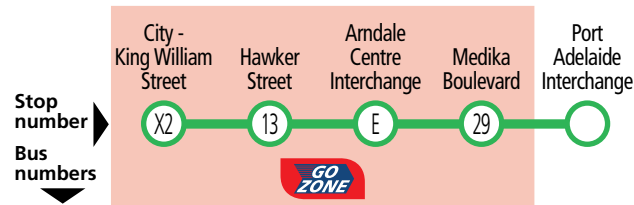

Legend

- N** – Bus departs from stop T1 Victoria Square, city 4 minutes prior to the time shown.
- P** – Bus departs from stop T1 Victoria Square, city 4 minutes prior to the time shown during school holidays only.
- R** – Bus continues to Roma Mitchell Secondary College, arriving at 8.23am on school days only.
- S** – School days only.

Services may operate to a different timetable during the Christmas holiday period.
 Visit the Adelaide Metro website during December and January for full details.

251 City & Arndale to Mansfield Park & Port Adelaide

Also shows limited routes 253 & 254

Monday to Friday (continued)

	254	8.05	8.20	8.29	-	8.45
PM	251	-	-	8.34	8.42	-
	253	8.36	8.51	8.59	-	-
	251	-	-	9.04	9.12	-
	254	9.06	9.22	9.30	-	9.45
	251	-	-	9.34	9.42	-
	253	9.36	9.50	9.58	-	-
	251	-	-	10.04	10.12	-
	254	10.05	10.20	10.28	-	10.43
	251	-	-	10.34	10.42	-
	253	10.35	10.50	10.58	-	-
	251	-	-	11.04	11.12	-
	254	11.05	11.20	11.28	-	11.41