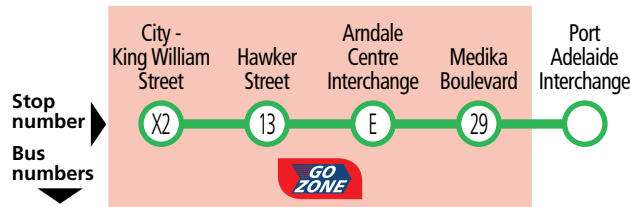

251, 252

City & Arndale to Mansfield Park & Port Adelaide

Also shows limited route 254

Monday to Friday

		City - King William Street	Hawker Street	Arndale Centre Interchange	Medika Boulevard	Port Adelaide Interchange
AM	254	7.03	7.18	7.26	-	7.46
	251	-	-	7.30	7.37	-
	254	7.13	7.27	7.35	-	7.54
	251	-	-	7.40	7.47	-
	251	7.31	7.46	7.55	R8.05	-
	252	7.43	8.01	8.10	8.20	8.37
	251	7.56	8.13	8.23	8.32	-
	252	8.13	8.30	8.41	8.51	9.07
	251	8.28	8.45	8.56	9.06	-
	251	8.43	9.00	9.10	9.18	-
	251	8.58	9.16	9.25	9.34	-
	251	9.11	9.27	9.37	9.45	-
	252	9.16	9.31	9.40	9.49	10.03
	251	9.30	9.46	9.56	10.05	-
	251	9.44	10.00	10.10	10.19	-
	251	9.59	10.15	10.25	10.34	-
	252	10.13	10.30	10.40	10.49	11.04
	251	10.29	10.46	10.56	11.05	-
	251	10.44	11.01	11.11	11.20	-
	251	10.59	11.16	11.26	11.35	-
	252	11.14	11.31	11.41	11.50	12.04
	251	11.30	11.46	11.56	12.04	-
PM	251	11.45	12.01	12.11	12.19	-
	251	12.00	12.16	12.26	12.35	-
	252	12.14	12.32	12.42	12.51	1.04
	251	12.29	12.47	12.57	1.06	-
	251	12.44	1.02	1.12	1.21	-
	251	12.59	1.17	1.27	1.36	-
	252	1.14	1.32	1.41	1.51	2.04
	251	1.29	1.45	1.55	2.06	-
	251	1.44	2.00	2.10	2.21	-
	252	1.59	2.15	2.25	2.36	2.49
	251	2.14	2.30	2.40	2.51	-
	252	2.29	2.47	2.57	3.08	3.22
	251	2.44	3.00	3.09	3.19	-
	252	2.59	3.16	3.27	3.38	3.54
	251	3.14	3.33	3.45	3.56	-
	252	3.28	3.46	3.58	4.09	4.25
	251	3.40	3.59	4.11	4.22	-
	252	3.54	4.13	4.25	4.36	4.51
	251	NS4.04	S4.21	S4.31	S4.41	-
	251	N4.12	4.29	4.38	4.48	-
	251	P4.20	4.38	4.50	5.01	-
	252	4.30	4.48	5.00	5.11	5.26
	251	4.40	4.58	5.10	5.21	-
	252	N4.48	5.05	5.15	5.25	5.39
	251	4.55	5.13	5.24	5.34	-
	251	N5.04	5.23	5.33	5.43	-
	252	5.09	5.27	5.38	5.48	6.03
	251	N5.15	5.34	5.44	5.54	-
	251	5.25	5.44	5.54	6.04	-
	252	N5.33	5.52	6.01	6.11	6.24
	251	5.40	5.58	6.07	6.17	-
	251	N5.48	6.05	6.14	6.23	-
	251	5.55	6.13	6.22	6.32	-
	251	N6.03	6.18	6.27	6.36	-
	251	6.11	6.26	6.35	6.43	-
	254	6.25	6.39	6.48	-	7.04
	251	6.35	6.51	6.58	7.08	-
	254	6.50	7.05	7.13	-	7.29
	251	-	-	7.19	7.27	-
	254	7.05	7.19	7.28	-	7.44
	251	-	-	7.35	7.43	-
	253	7.35	7.49	7.57	-	-
	251	-	-	8.04	8.12	-

Legend

- **N** – Bus departs from stop T1 Victoria Square, city 4 minutes prior to the time shown.
- **P** – Bus departs from stop T1 Victoria Square, city 4 minutes prior to the time shown during school holidays only.
- **R** – Bus continues to Roma Mitchell Secondary College, arriving at 8.23am on school days only.
- **S** – School days only.

Services may operate to a different timetable during the Christmas holiday period.
Visit the Adelaide Metro website during December and January for full details.