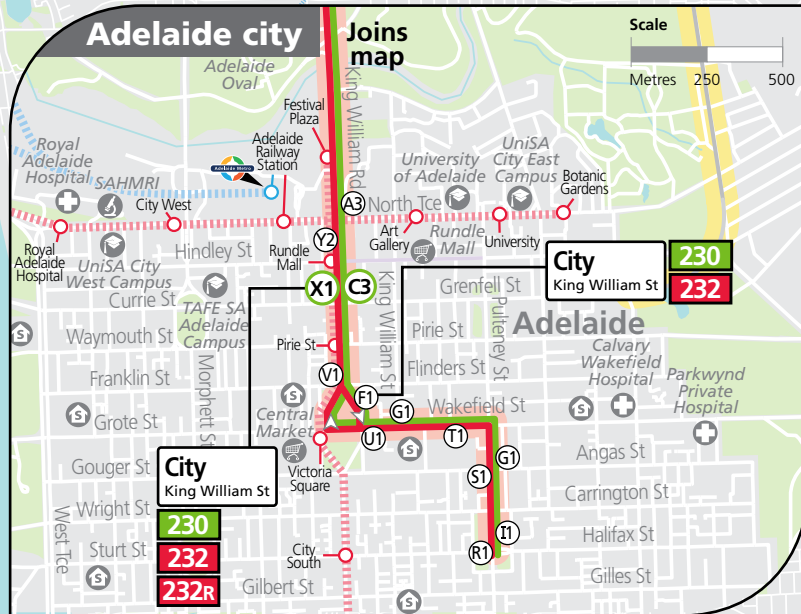

230, 232 Port Adelaide, Rosewater & Arndale to city

Port Adelaide Interchange

230
232

Rosewater
Grand Junction Rd

232R
232

GO ZONE Croydun Park

Arndale Centre Interchange

Ferryden Park

- Street Legend**
1. St Vincent St
 2. Lipson St
 3. Godfrey St
 4. Arndale St
 5. Jeffcott St
 6. Wellington Sq
 7. King William Rd

Legend

- Route 230
- Route 232
- Bus stop
- Bus stop on this side only
- Bus stop relating to timetable
- Convenient transfer point
- Park 'n' Ride
- Train line & station
- Tram line & stop
- Hospital
- School
- Shopping Centre
- Educational Institution
- Medical research precinct
- Adelaide Metro InfoCentre

See inset map for Adelaide city

City
King William St

230
232
232R