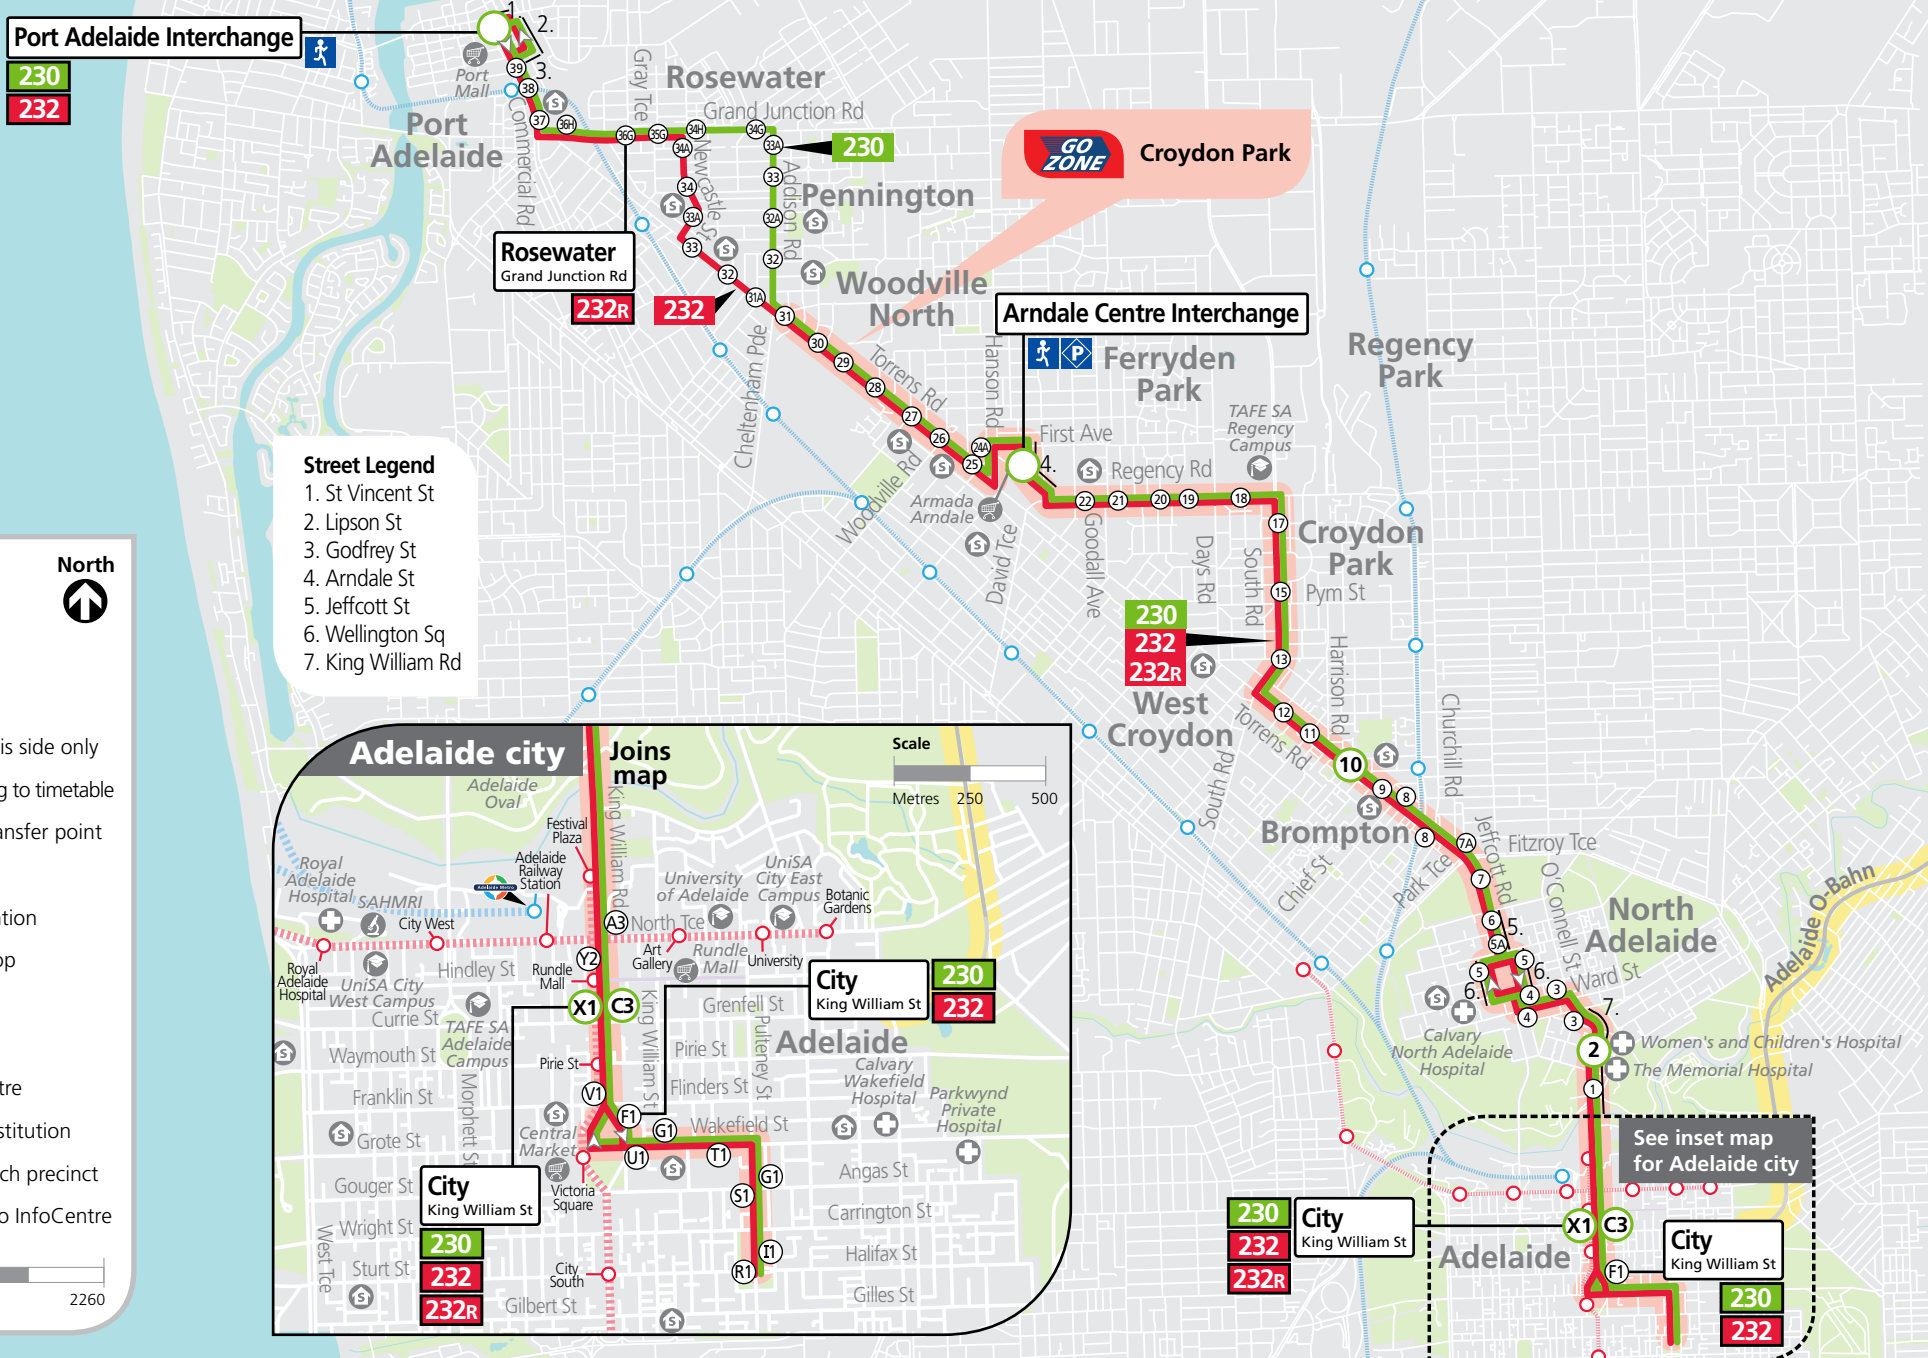

230, 232 Port Adelaide, Rosewater & Arndale to city

Port Adelaide Interchange

230
232

Rosewater
Grand Junction Rd

232R
232

GO ZONE Croydun Park

Arndale Centre Interchange

Ferryden Park

- Street Legend**
1. St Vincent St
 2. Lipson St
 3. Godfrey St
 4. Arndale St
 5. Jeffcott St
 6. Wellington Sq
 7. King William Rd

Legend

- Route 230
- Route 232
- Bus stop
- Bus stop on this side only
- Bus stop relating to timetable
- Convenient transfer point
- Park 'n' Ride
- Train line & station
- Tram line & stop
- Hospital
- School
- Shopping Centre
- Educational Institution
- Medical research precinct
- Adelaide Metro InfoCentre

See inset map for Adelaide city

City
King William St

230
232
232R