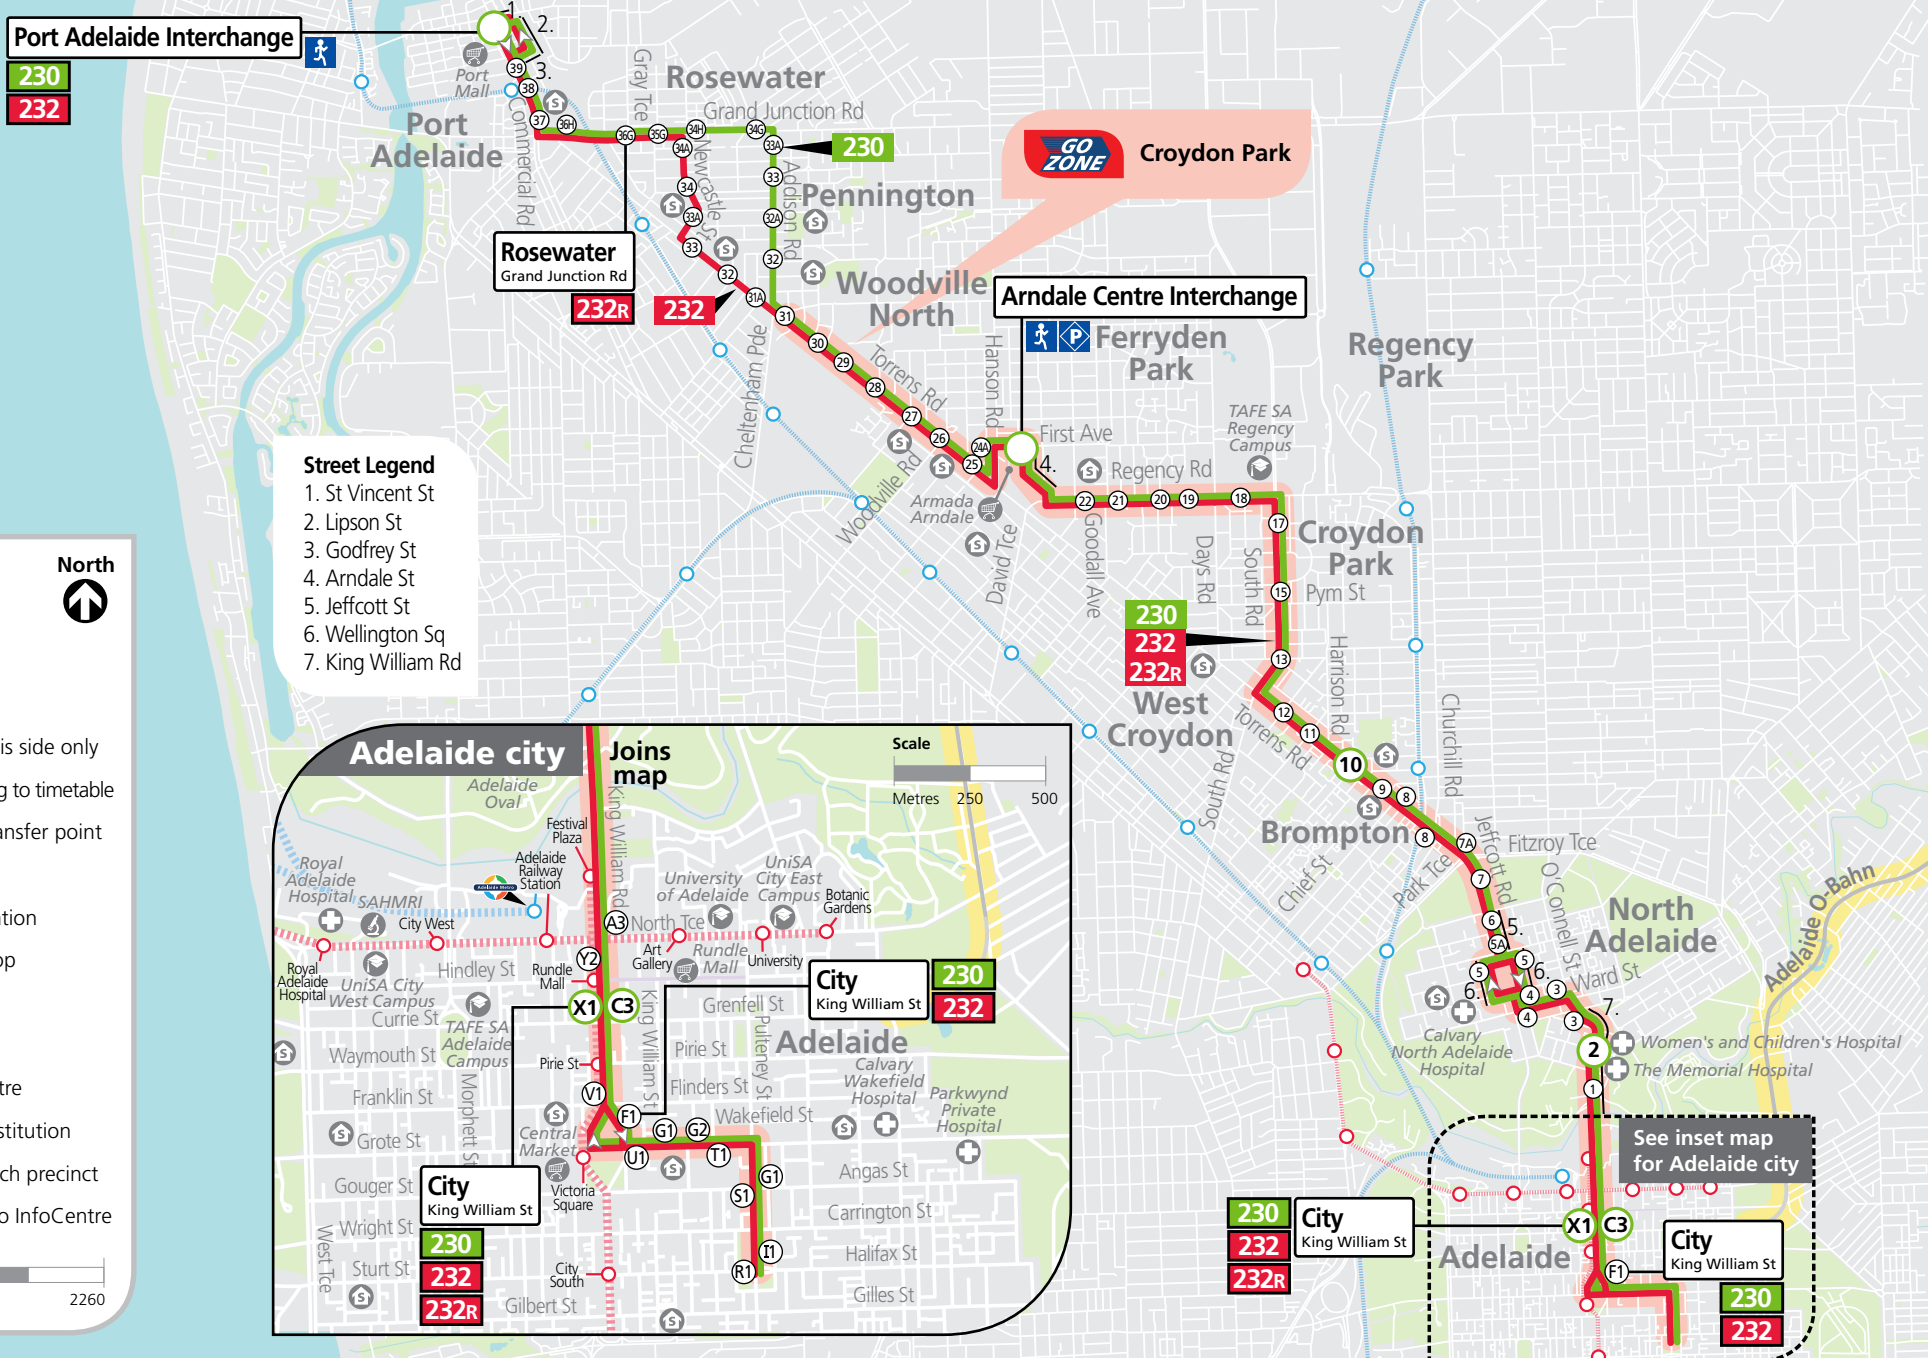

230, 232 Port Adelaide, Rosewater & Arndale to city

- Street Legend**
1. St Vincent St
 2. Lipson St
 3. Godfrey St
 4. Arndale St
 5. Jeffcott St
 6. Wellington Sq
 7. King William Rd

Legend

- Route 230
- Route 232
- Bus stop
- Bus stop on this side only
- Bus stop relating to timetable
- Convenient transfer point
- Park 'n' Ride
- Train line & station
- Tram line & stop
- Hospital
- School
- Shopping Centre
- Educational Institution
- Medical research precinct
- Adelaide Metro InfoCentre

Scale
Metres 1130 2260

North

Adelaide city Joins map

Scale
Metres 250 500

City
King William St

City
King William St

City
King William St

See inset map for Adelaide city

City
King William St

City
King William St