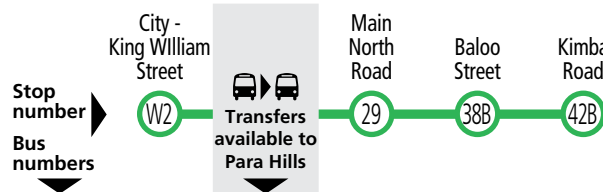

229 City & Gepps Cross to Para Hills

Also shows limited routes 228 & 228F

Monday to Friday									
AM	228F	7.10	7.16	7.33	7.39	229	7.44	7.59	8.10
	228F	7.50	7.56	8.13	8.19	229	8.24	8.39	8.50
	228F	8.24	8.30	8.47	8.53	229	8.59	9.14	9.25
	228F	8.54	9.00	9.17	9.23	229	9.28	9.43	9.54
	228F	9.36	9.42	9.59	10.05	229	10.10	10.25	10.36
	228F	10.06	10.12	10.29	10.35	229	10.40	10.55	11.06
	228F	10.36	10.42	10.59	11.05	229	11.10	11.25	11.36
	228F	11.06	11.12	11.29	11.35	229	11.40	11.55	12.06
	228F	11.36	11.42	11.59	12.05	229	12.10	12.25	12.36
	PM	228F	12.06	12.12	12.29	12.35	229	12.40	12.55
228F		12.36	12.42	12.59	1.05	229	1.10	1.25	1.36
228F		1.06	1.12	1.29	1.35	229	1.40	1.55	2.06
229F		1.27	1.33	1.50	1.56	-	2.00	2.15	2.26
229F		1.57	2.03	2.20	2.26	-	2.30	2.45	2.56
229F		2.30	2.36	2.53	2.59	-	3.03	3.18	3.29
229F		2.57	3.03	3.20	3.26	-	3.30	3.45	3.56
229F		3.23	3.29	3.46	3.52	-	3.56	4.11	4.22
229F		3.42	3.48	4.06	4.12	-	4.16	4.31	4.42
229F		4.09	4.15	4.33	4.41	-	4.45	5.00	5.11
229F		4.45	4.51	5.09	5.17	-	5.21	5.36	5.47
229X		5.12	5.18	-	-	-	*5.44	*5.59	6.10
229F		5.22	5.28	5.46	5.54	-	5.58	6.13	6.24
229F		5.44	5.50	6.08	6.16	-	6.20	6.35	6.46
228F		6.14	6.20	6.38	6.46	229	6.51	7.07	7.18
228		7.15	7.20	7.38	7.43	229	7.48	8.04	8.18
228	8.15	8.20	8.36	8.41	229	8.46	9.01	9.12	
228	9.15	9.20	9.36	9.41	229	9.46	10.01	10.12	

Legend

* - Times are approximate only. Bus does not have to wait until this time to depart stop.

Explanations

228F & 229F buses do not set down before stop 17 Main North Road, Prospect when travelling from the city.

229x buses do not pick up or set down passengers between stop 4 O'Connell Street, North Adelaide and stop 29 Main North Road, Gepps Cross.

229 City & Gepps Cross to Para Hills

Also shows limited routes 228 & 228F