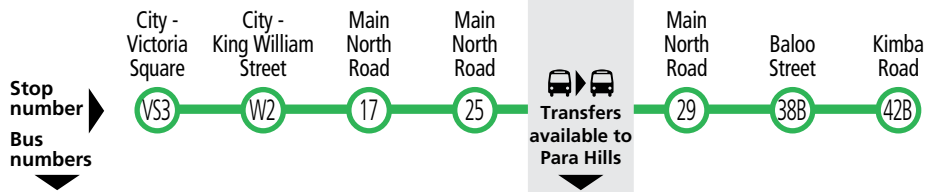

229 City & Gepps Cross to Para Hills

Also shows limited routes 228 & 228F

Monday to Friday										
AM	228F	7.10	7.16	7.33	7.39	229	7.44	7.59	8.10	
	228F	7.50	7.56	8.13	8.19	229	8.24	8.39	8.50	
	228F	8.24	8.30	8.47	8.53	229	8.59	9.14	9.25	
	228F	8.54	9.00	9.17	9.23	229	9.28	9.43	9.54	
	228F	9.36	9.42	9.59	10.05	229	10.10	10.25	10.36	
	228F	10.06	10.12	10.29	10.35	229	10.40	10.55	11.06	
	228F	10.36	10.42	10.59	11.05	229	11.10	11.25	11.36	
	228F	11.06	11.12	11.29	11.35	229	11.40	11.55	12.06	
	228F	11.36	11.42	11.59	12.05	229	12.10	12.25	12.36	
	PM	228F	12.06	12.12	12.29	12.35	229	12.40	12.55	1.06
228F		12.36	12.42	12.59	1.05	229	1.10	1.25	1.36	
228F		1.06	1.12	1.29	1.35	229	1.40	1.55	2.06	
229F		1.27	1.33	1.50	1.56	-	2.00	2.15	2.26	
229F		1.57	2.03	2.20	2.26	-	2.30	2.45	2.56	
229F		2.30	2.36	2.53	2.59	-	3.03	3.18	3.29	
229F		2.57	3.03	3.20	3.26	-	3.30	3.45	3.56	
229F		3.23	3.29	3.46	3.52	-	3.56	4.11	4.22	
229F		3.42	3.48	4.06	4.12	-	4.16	4.31	4.42	
229F		4.09	4.15	4.33	4.41	-	4.45	5.00	5.11	
229F		4.45	4.51	5.09	5.17	-	5.21	5.36	5.47	
229X		5.12	5.18	-	-	-	*5.44	*5.59	6.10	
229F		5.22	5.28	5.46	5.54	-	5.58	6.13	6.24	
229F		5.44	5.50	6.08	6.16	-	6.20	6.35	6.46	
228F		6.14	6.20	6.38	6.46	229	6.51	7.07	7.18	
228		7.15	7.20	7.38	7.43	229	7.48	8.04	8.18	
228	8.15	8.20	8.36	8.41	229	8.46	9.01	9.12		
228	9.15	9.20	9.36	9.41	229	9.46	10.01	10.12		

Legend

* - Times are approximate only. Bus does not have to wait until this time to depart stop.

Explanations

228F & 229F buses do not set down before stop 17 Main North Road, Prospect when travelling from the city.

229x buses do not pick up or set down passengers between stop 4 O'Connell Street, North Adelaide and stop 29 Main North Road, Gepps Cross.