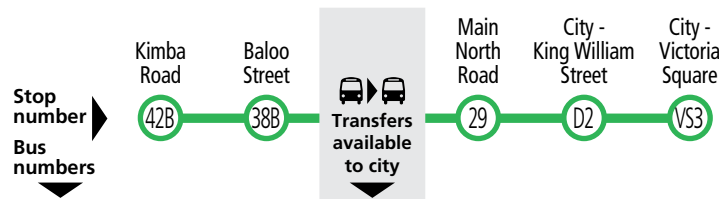

Route descriptions

229 Para Hills to Gepps Cross via Pooraka. Service operates 7 days.

229F Para Hills to city via Pooraka & Main North Road. Limited stop service operates Monday–Friday.

229x Para Hills to city via Pooraka & Main North Road. Express service operates Monday–Friday.

Explanations

228F and 229F buses do not pick up after stop 17 Main North Road, Prospect when travelling to the city unless passengers are alighting.

229x buses do not pick up or set down passengers between stop 29 Main North Road, Gepps Cross and stop 4 O'Connell Street, North Adelaide.

229 Para Hills to Gepps Cross & city

Also shows limited routes 228 & 228F

Saturday only							
AM	229	7.34	7.46	228	8.04	8.34	8.40
Saturday, Sunday & public holidays							
AM	229	8.34	8.46	228	9.04	9.34	9.40
	229	9.34	9.46	228	10.04	10.40	10.40
	229	10.34	10.46	228	11.04	11.40	11.40
	229	11.34	11.46	228	12.04	12.24	12.40
PM	229	12.34	12.46	228	1.04	1.34	1.40
	229	1.34	1.46	228	2.04	2.34	2.40
	229	2.34	2.46	228	3.04	3.34	3.40
	229	3.34	3.46	228	4.04	4.34	4.40
	229	4.34	4.46	228	5.04	5.34	5.40
	229	5.34	5.46	228	6.04	6.34	6.40
	229	6.34	6.46	228	7.04	7.34	7.40
	229	7.29	7.41	228	7.59	8.23	8.27
	229	8.29	8.41	228	8.59	9.23	9.27
	229	9.29	9.41	228	9.59	10.23	10.27