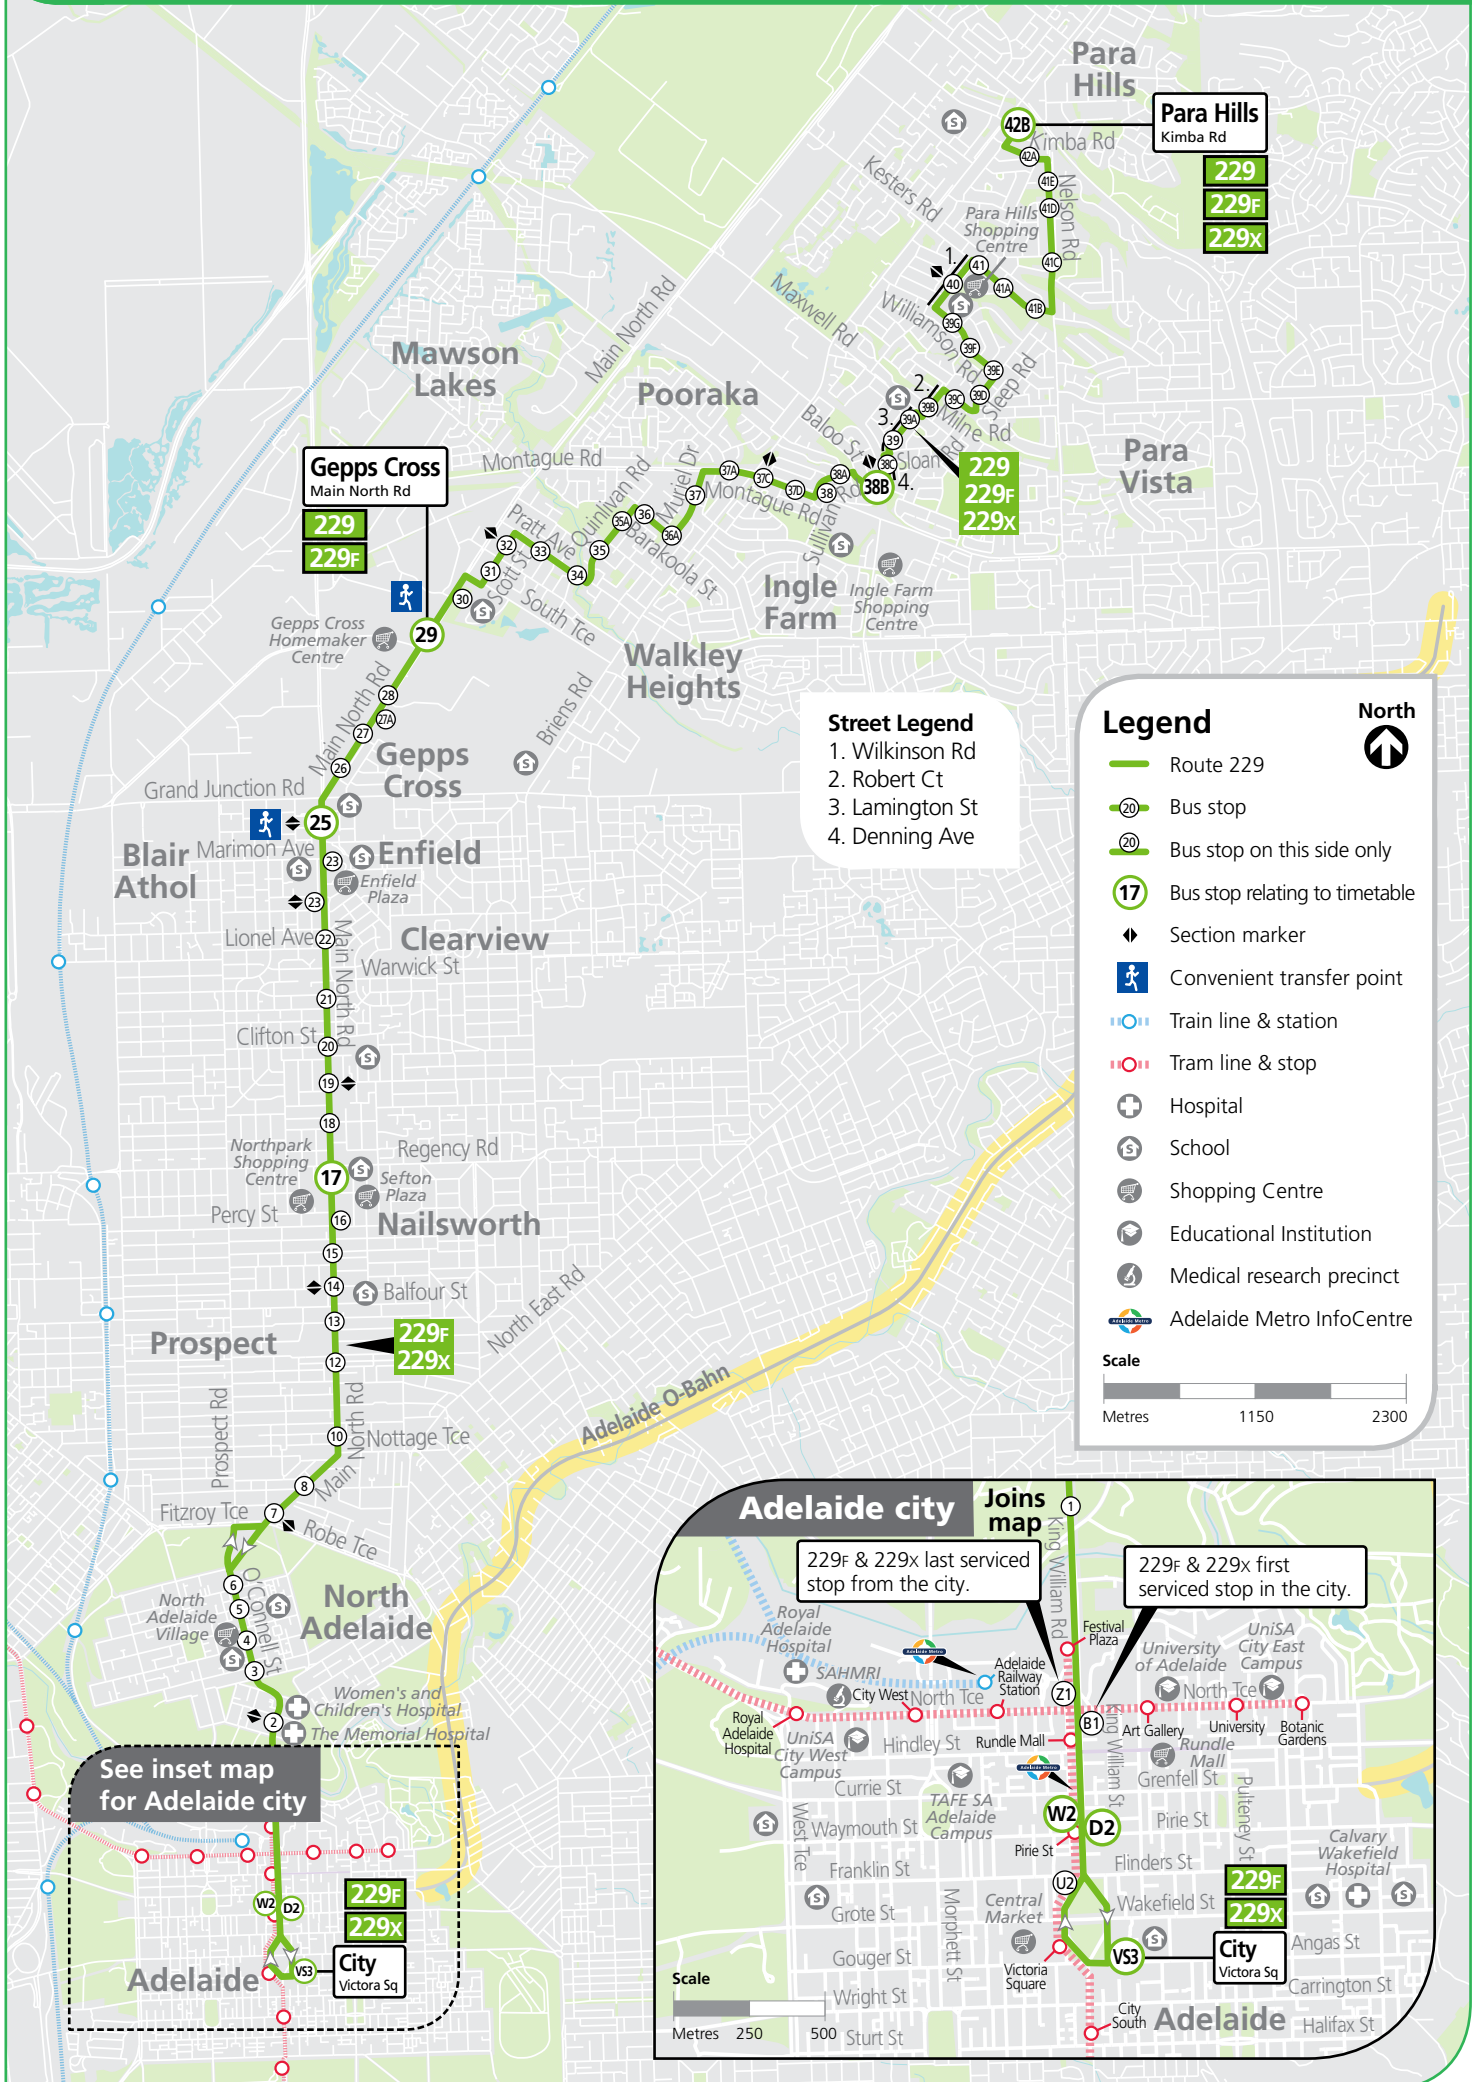

229 Para Hills to Gepps Cross & city

Street Legend

1. Wilkinson Rd
2. Robert Ct
3. Lamington St
4. Denning Ave

Legend

- Route 229
- Bus stop
- Bus stop on this side only
- Bus stop relating to timetable
- Section marker
- Convenient transfer point
- Train line & station
- Tram line & stop
- Hospital
- School
- Shopping Centre
- Educational Institution
- Medical research precinct
- Adelaide Metro InfoCentre

Scale
Metres 1150 2300

North

See inset map for Adelaide city

229F

229x

City
Victoria Sq

Adelaide city Joins map

229F & 229x last serviced stop from the city.

229F & 229x first serviced stop in the city.

Scale
Metres 250 500