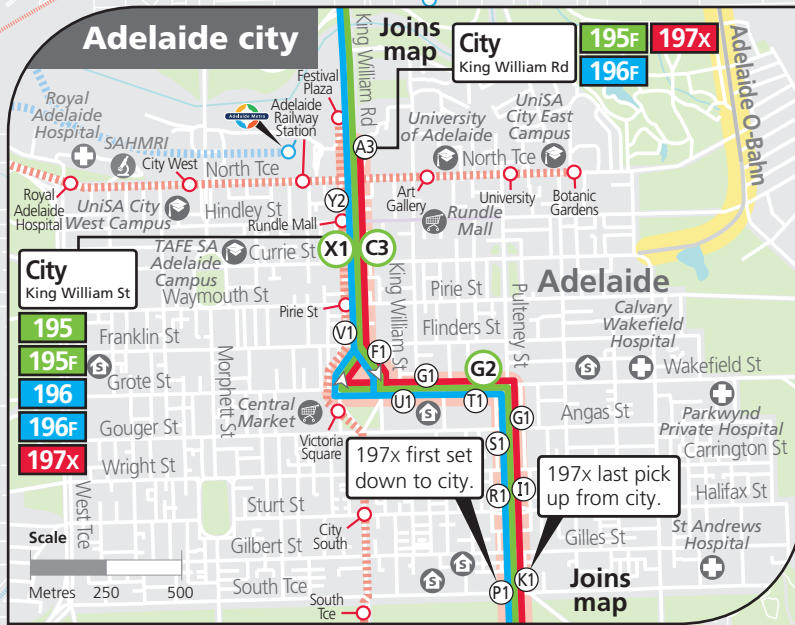

195, 196, 197x Coromandel Station, Blackwood & Torrens Park to city

Legend

- Route 195
- Route 196
- Route 197x
-  Bus stop
-  Bus stop on this side only
-  Designated suburban stops for 197x bus services
-  Bus stop relating to timetable
-  Convenient transfer point
-  Park 'n' Ride
-  Train line & station
-  Tram line & stop
-  Hospital
-  School
-  Shopping Centre
-  Educational Institution
-  Medical research precinct
-  Adelaide Metro InfoCentre

- ### Street Legend
1. Hollywood Wy
 2. Sun Valley Dr
 3. Rosella Ave