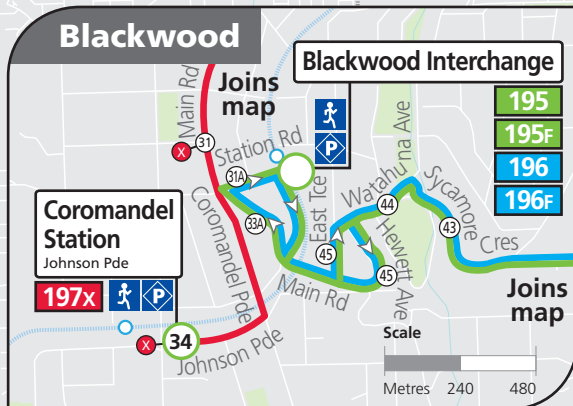

195, 196, 197x Coromandel Station, Blackwood & Torrens Park to city

Legend

- Route 195
- Route 196
- Route 197x
-  Bus stop
-  Bus stop on this side only
-  Designated suburban stops for 197x bus services
-  Bus stop relating to timetable
-  Convenient transfer point
-  Park 'n' Ride
-  Train line & station
-  Tram line & stop
-  Hospital
-  School
-  Shopping Centre
-  Educational Institution
-  Medical research precinct
-  Adelaide Metro InfoCentre

- ### Street Legend
1. Hollywood Wy
 2. Sun Valley Dr
 3. Rosella Ave