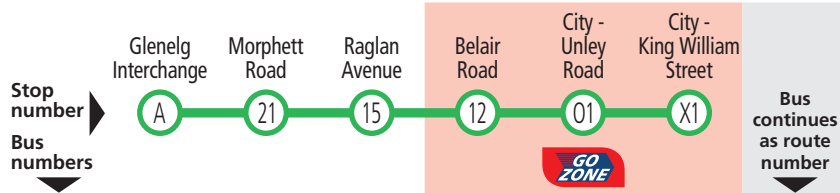

190 Glenelg & Mitcham Square to city

Monday to Friday								
AM	190						230	
	190	-	-	-	7.13	7.21	7.30	230
	190	-	-	-	7.28	7.36	7.45	232
	190	-	-	-	7.39	7.51	8.01	230
	190	7.10	7.20	7.32	7.46	8.01	8.11	232
	190	-	-	-	7.55	8.11	8.21	230
	190	-	-	-	7.59	*8.16	8.26	-
	190	-	-	-	8.04	*8.27	8.31	-
	190	7.30	7.40	7.54	8.09	8.26	8.36	232
	190	-	-	-	8.14	*8.37	8.41	-
	190	-	-	-	8.19	*8.36	8.46	-
	190	-	-	-	8.25	8.41	8.51	230
	190	-	-	-	8.35	8.51	9.01	232
	190	-	-	-	8.50	9.06	9.16	230
	190	8.18	8.29	8.40	8.58	*9.13	9.23	-
	190	8.33	8.43	8.53	9.06	9.21	9.31	232
	190	-	-	-	9.21	9.36	9.46	230
	190	9.08	9.18	9.28	9.39	9.51	10.01	232
	190	-	-	-	9.54	10.06	10.16	230
	190	9.38	9.48	9.58	10.09	10.21	10.31	232
	190	-	-	-	10.24	10.36	10.46	230
	190	10.08	10.18	10.28	10.39	10.51	11.01	232
	190	-	-	-	10.54	11.06	11.16	230
	190	10.38	10.48	10.58	11.09	11.21	11.31	232
	190	-	-	-	11.24	11.36	11.46	230
	190	11.08	11.18	11.28	11.39	11.51	12.01	232
	190	-	-	-	11.54	12.06	12.16	230
	190	11.38	11.48	11.58	12.09	12.21	12.31	232
PM	190	-	-	-	12.24	12.36	12.46	230
	190	12.08	12.18	12.28	12.39	12.51	1.01	232
	190	-	-	-	12.54	1.06	1.16	230
	190	12.38	12.48	12.58	1.09	1.21	1.31	232
	190	-	-	-	1.24	1.36	1.46	230
	190	1.08	1.18	1.28	1.39	1.51	2.01	232
	190	-	-	-	1.54	2.06	2.16	230
	190	1.38	1.48	1.58	2.09	2.21	2.31	232
	190	-	-	-	2.24	2.36	2.46	230
	190	2.08	2.18	2.27	2.40	2.52	3.03	232
	190	-	-	-	3.00	3.12	3.23	230
	190	-	-	-	3.10	3.22	3.33	232
	190	2.43	2.54	3.03	3.15	3.28	3.39	230
	190	-	-	-	3.30	3.43	3.54	232
	190	3.13	3.24	3.33	3.45	3.58	4.09	230
	190	-	-	-	4.01	4.14	4.25	232
	190	3.45	3.56	4.05	4.16	4.29	4.40	230
	190	-	-	-	4.32	4.44	4.55	230
	190	4.13	4.24	4.34	4.47	4.59	5.11	230
	190	-	-	-	5.02	5.14	5.26	230
	190	4.43	4.54	5.04	5.17	5.29	5.41	230
	190	-	-	-	5.33	5.44	5.56	232R
	190	-	-	-	5.48	5.59	6.11	230
	190	5.30	5.41	5.51	6.03	6.14	6.25	232R
	190	-	-	-	6.18	6.29	6.40	230
	190	-	-	-	6.36	6.44	6.55	232R
	190	6.39	6.47	6.55	7.07	7.14	7.25	230
	190	-	-	-	7.37	7.44	7.52	232
	190	-	-	-	8.07	8.14	8.22	230
	190	-	-	-	8.37	8.44	8.51	232
	190	-	-	-	9.07	9.14	9.21	230
	190	-	-	-	9.37	9.44	9.51	232
	190	-	-	-	10.07	10.14	10.21	230
	190	-	-	-	10.38	10.44	10.51	232
	190	-	-	-	11.38	11.44	11.51	230

Legend

* - Times are approximate only.
Bus does not have to wait
until this time to depart stop.

Buses continue to...

230, 232 Port Adelaide Interchange
232R Rosewater