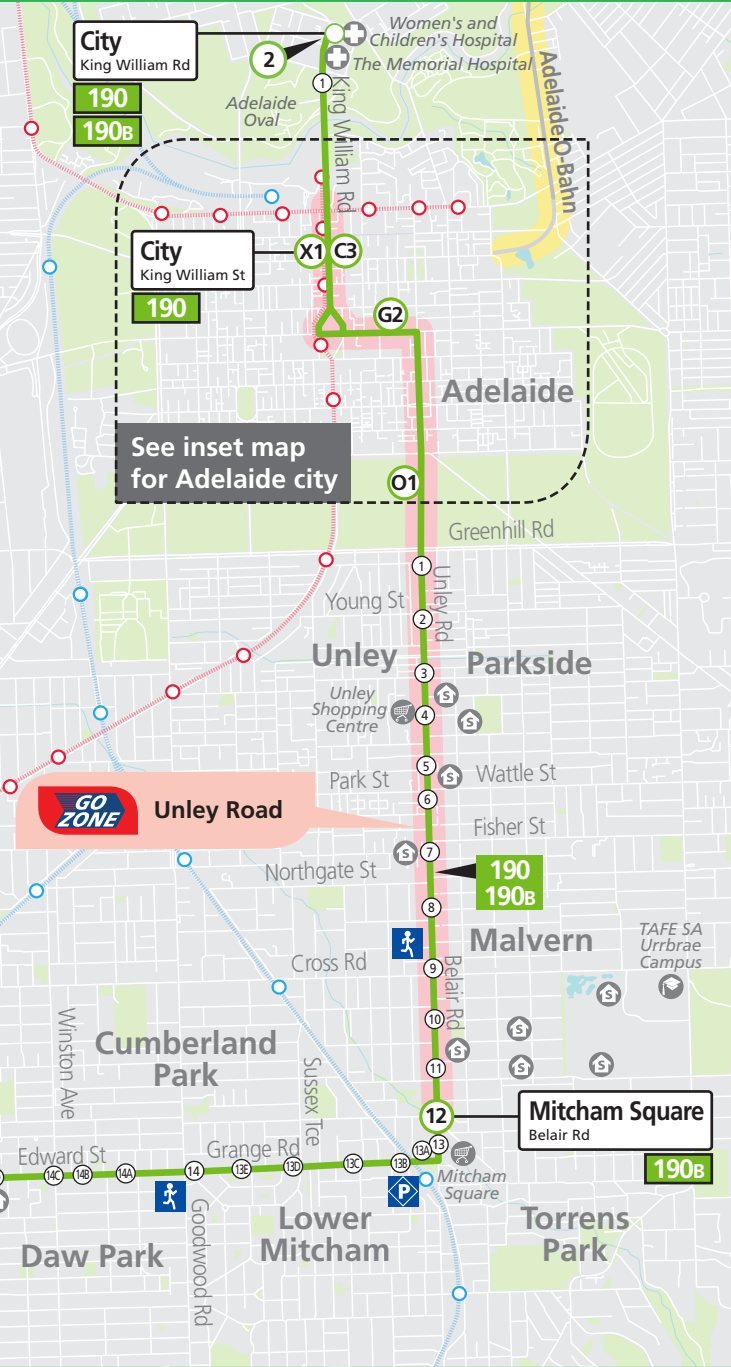

190 Glenelg & Mitcham Square to city

Legend

- Route 190
- Bus stop
- Bus stop on this side only
- Bus stop relating to timetable
- Convenient transfer point
- Park 'n' Ride
- Train line & station
- Tram line & stop
- Hospital
- School
- Shopping Centre
- Educational Institution
- Medical research precinct
- Adelaide Metro InfoCentre

Street Legend

1. Brighton Rd
2. Diagonal Rd

Glenelg Interchange
Colley Tce
190

Mitcham Square
Belair Rd
190 190B