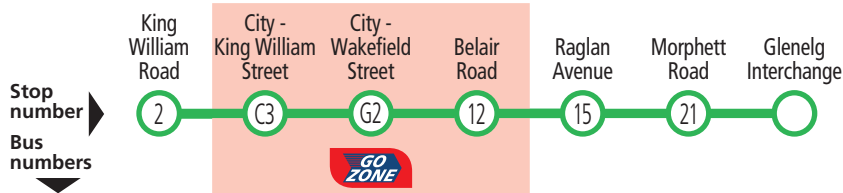

190 City to Mitcham Square & Glenelg

Monday to Friday

	Stop number	King William Road	City - King William Street	City - Wakefield Street	Belair Road	Raglan Avenue	Morphett Road	Glenelg Interchange
AM	190B	5.40	5.43	5.46	5.57	-	-	-
	190B	6.10	6.13	6.16	6.27	-	-	-
	190	6.40	6.44	6.47	6.58	7.10	*7.18	7.28
	190	7.10	7.14	7.17	7.33	7.48	*7.58	8.09
	190	7.35	7.40	7.45	8.01	8.16	*8.27	8.38
	190B	7.45	7.50	7.55	8.13	-	-	-
	190	8.02	8.07	8.12	8.30	8.47	*8.55	9.06
	190B	8.08	8.13	8.18	8.36	-	-	-
	190B	8.20	8.25	8.30	8.47	-	-	-
	190	8.28	8.33	8.38	8.55	9.08	*9.16	9.27
	190B	8.43	8.48	8.53	9.10	-	-	-
	190	8.58	9.03	9.07	9.22	9.35	*9.43	9.53
	190B	9.10	9.15	9.19	9.34	-	-	-
	190	9.25	9.30	9.34	9.49	10.02	*10.10	10.20
	190B	9.40	9.45	9.49	10.04	-	-	-
	190	9.55	10.00	10.04	10.19	10.32	*10.40	10.50
	190B	10.10	10.15	10.19	10.34	-	-	-
	190	10.25	10.30	10.34	10.49	11.02	*11.10	11.20
	190B	10.40	10.45	10.49	11.04	-	-	-
	190	10.55	11.00	11.04	11.19	11.32	*11.40	11.50
190B	11.10	11.15	11.19	11.34	-	-	-	
190	11.25	11.30	11.34	11.49	12.02	*12.10	12.20	
190B	11.40	11.45	11.49	12.04	-	-	-	
190	11.55	12.00	12.04	12.19	12.32	*12.40	12.50	
PM	190B	12.10	12.15	12.19	12.34	-	-	-
	190	12.25	12.30	12.34	12.49	1.02	*1.10	1.20
	190B	12.40	12.45	12.49	1.04	-	-	-
	190	12.55	1.00	1.04	1.19	1.32	*1.40	1.50
	190B	1.10	1.15	1.19	1.34	-	-	-
	190	1.25	1.30	1.34	1.49	2.02	*2.10	2.20
	190B	1.40	1.45	1.49	2.04	-	-	-
	190	1.55	2.00	2.04	2.19	2.32	*2.40	2.50
	190B	2.10	2.15	2.19	2.36	-	-	-
	190	2.25	2.30	2.34	2.51	3.08	*3.17	3.28
	190B	2.40	2.45	2.49	3.06	-	-	-
	190	2.55	3.00	3.04	3.25	3.42	*3.52	4.03
	190B	3.10	3.15	3.19	3.40	-	-	-
	190	3.25	3.30	3.34	3.55	4.12	*4.22	4.33
	190B	3.40	3.45	3.49	4.10	-	-	-
	190	3.55	4.00	4.04	4.25	4.42	*4.52	5.03
	190B	4.10	4.15	4.19	4.40	-	-	-
	190	4.25	4.30	4.34	4.55	5.12	*5.22	5.33
	190B	-	A4.38	4.44	5.06	-	-	-
	190B	4.40	4.45	4.51	5.13	-	-	-
	190B	-	A4.53	4.59	5.21	-	-	-
	190	4.55	5.01	5.07	5.31	5.45	*5.54	6.03
	190B	-	A5.11	5.17	5.41	-	-	-
	190B	5.10	5.16	5.22	5.44	-	-	-
	190B	-	A5.21	5.27	5.51	-	-	-
	190B	-	A5.26	5.32	5.54	-	-	-
	190B	5.25	5.31	5.37	5.59	-	-	-
	190B	5.40	5.46	5.52	6.14	-	-	-
	190B	5.55	6.01	6.06	6.24	-	-	-
	190B	6.10	6.14	6.18	6.34	-	-	-
	190B	6.25	6.29	6.33	6.49	-	-	-
	190B	6.40	6.44	6.48	7.03	-	-	-
190B	6.55	6.59	7.03	7.18	-	-	-	
190B	7.25	7.29	7.33	7.48	-	-	-	
190B	7.55	7.59	8.03	8.18	-	-	-	
190B	8.25	8.29	8.33	8.45	-	-	-	
190B	8.55	8.59	9.03	9.15	-	-	-	
190B	9.25	9.29	9.33	9.45	-	-	-	
190B	10.55	10.59	11.03	11.15	-	-	-	
190B	11.55	11.59	12.03	12.15	-	-	-	

Legend

- A – Bus departs from stop A3 King William Road, City 4 minutes prior to the time shown.
- – Times are approximate only. Bus does not have to wait until this time to depart stop.