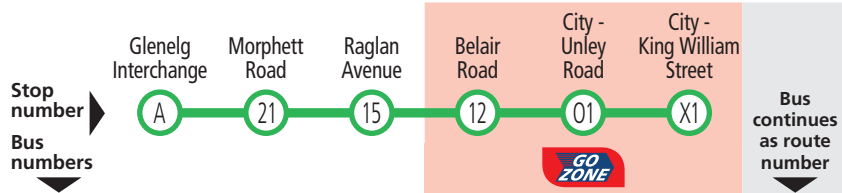

Legend

* - Times are approximate only.
 Bus does not have to wait
 until this time to depart stop.

Buses continue to...

230, 232 Port Adelaide Interchange
 232R Rosewater

190 Glenelg & Mitcham Square to city

Buses continue to...

230, 232 Port Adelaide Interchange

190 Glenelg & Mitcham Square to city

Legend

- Route 190
- Bus stop
- Bus stop on this side only
- Bus stop relating to timetable
- Convenient transfer point
- Park 'n' Ride
- Train line & station
- Tram line & stop
- Hospital
- School
- Shopping Centre
- Educational Institution
- Medical research precinct
- Adelaide Metro InfoCentre