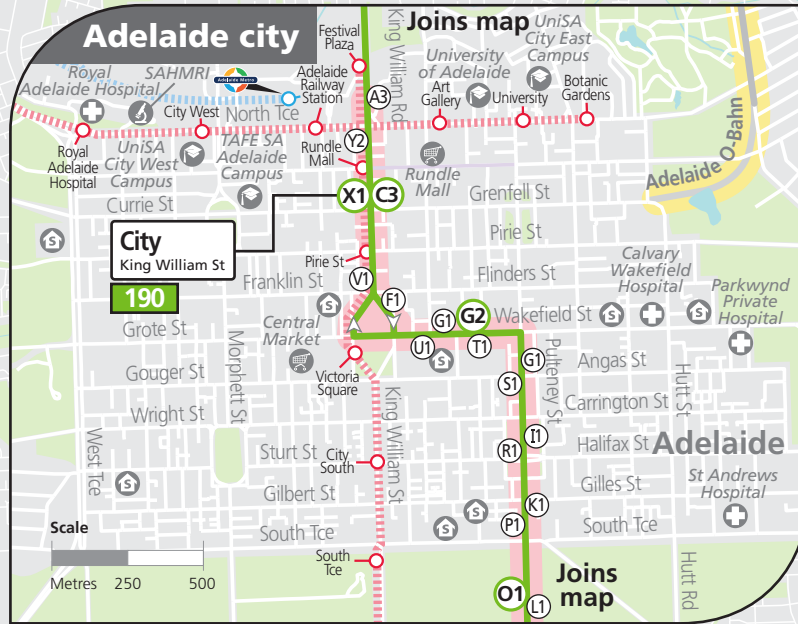

190 Glenelg & Mitcham Square to city

Legend

- Route 190
- Bus stop
- Bus stop on this side only
- Bus stop relating to timetable
- Convenient transfer point
- Park 'n' Ride
- Train line & station
- Tram line & stop
- Hospital
- School
- Shopping Centre
- Educational Institution
- Medical research precinct
- Adelaide Metro InfoCentre

Street Legend

1. Brighton Rd
2. Diagonal Rd

Glenelg Interchange
Colley Tce
190

Mitcham Square
Belair Rd
190 190B