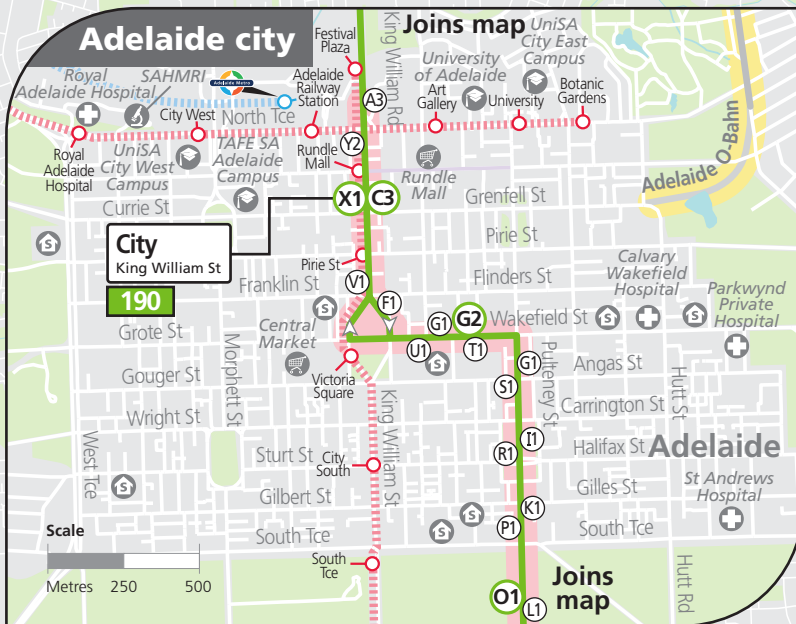

190 Glenelg & Mitcham Square to city

Legend

- Route 190
 - Bus stop
 - Bus stop on this side only
 - Bus stop relating to timetable
 - Convenient transfer point
 - Park 'n' Ride
 - Train line & station
 - Tram line & stop
 - Hospital
 - School
 - Shopping Centre
 - Educational Institution
 - Medical research precinct
 - Adelaide Metro InfoCentre
- Scale**
-
- Metres 800 1600

Street Legend

1. Brighton Rd
2. Diagonal Rd

Glenelg Interchange
Colley Tce

190

Mitcham Square
Belair Rd

190B