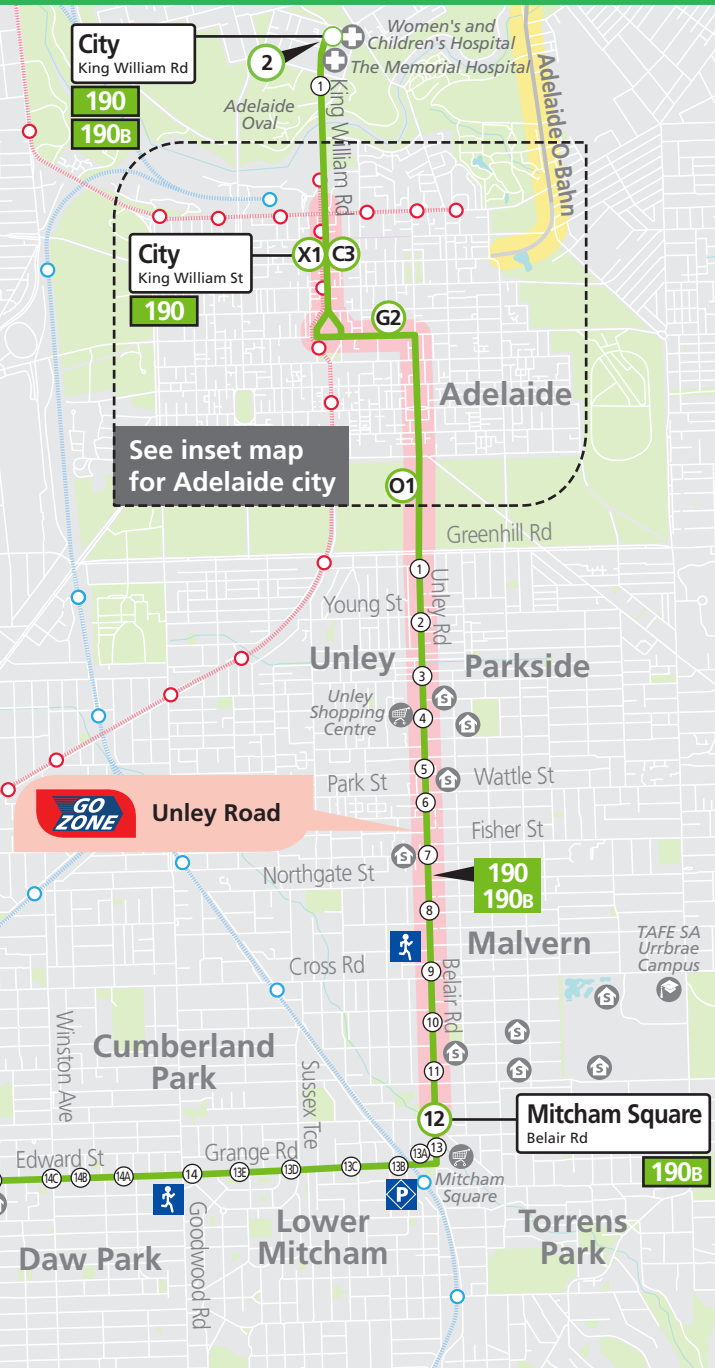

190 Glenelg & Mitcham Square to city

Legend

- Route 190
 - Bus stop
 - Bus stop on this side only
 - Bus stop relating to timetable
 - Convenient transfer point
 - Park 'n' Ride
 - Train line & station
 - Tram line & stop
 - Hospital
 - School
 - Shopping Centre
 - Educational Institution
 - Medical research precinct
 - Adelaide Metro InfoCentre
- Scale**
-
- Metres 800 1600

Street Legend

1. Brighton Rd
2. Diagonal Rd

Glenelg Interchange
Colley Tce

190

Mitcham Square
Belair Rd

190B