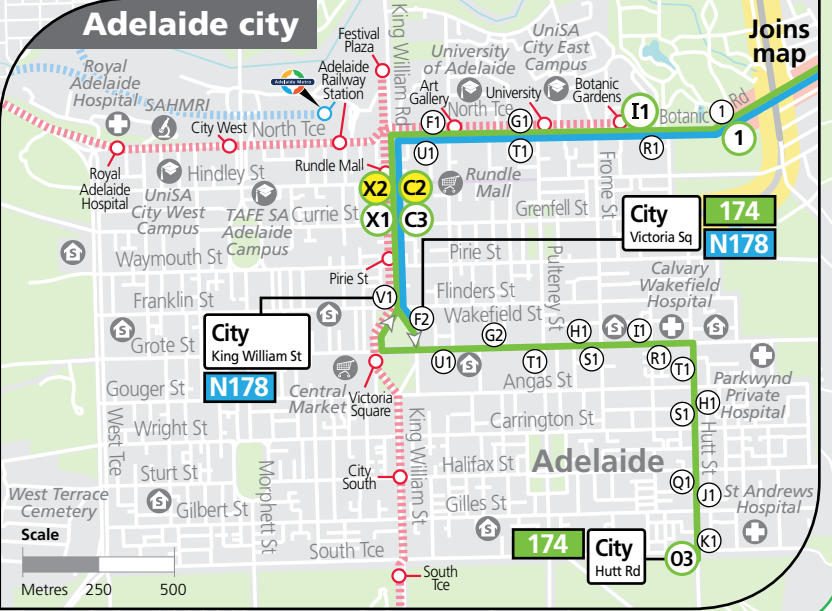

174, N178 Paradise & Newton to city

Legend

- Route 174
- Route N178
- Bus stop
- Bus stop on this side only
- Bus stop relating to timetable
- After Midnight key bus stop
- Convenient transfer point
- Park 'n' Ride
- Train line & station
- Tram line & stop
- Hospital
- School
- Shopping Centre
- Educational Institution
- Medical research precinct
- Adelaide Metro InfoCentre

North

Scale

Metres 850 1700

Adelaide O-Bahn
Fast and frequent services

**Lower North East Road/
Payneham Road**

Paradise Interchange
174

Street Legend
1. Gameau Rd

Newton
Montacute Rd
N178

174
N178

Joins map

Adelaide city

City
King William St
N178

City
Victoria Sq
174
N178

City
Victoria Sq
174
N178

City
King William St
N178

City
Hutt Rd
174
03

See inset map
for Adelaide city

Scale
Metres 250 500