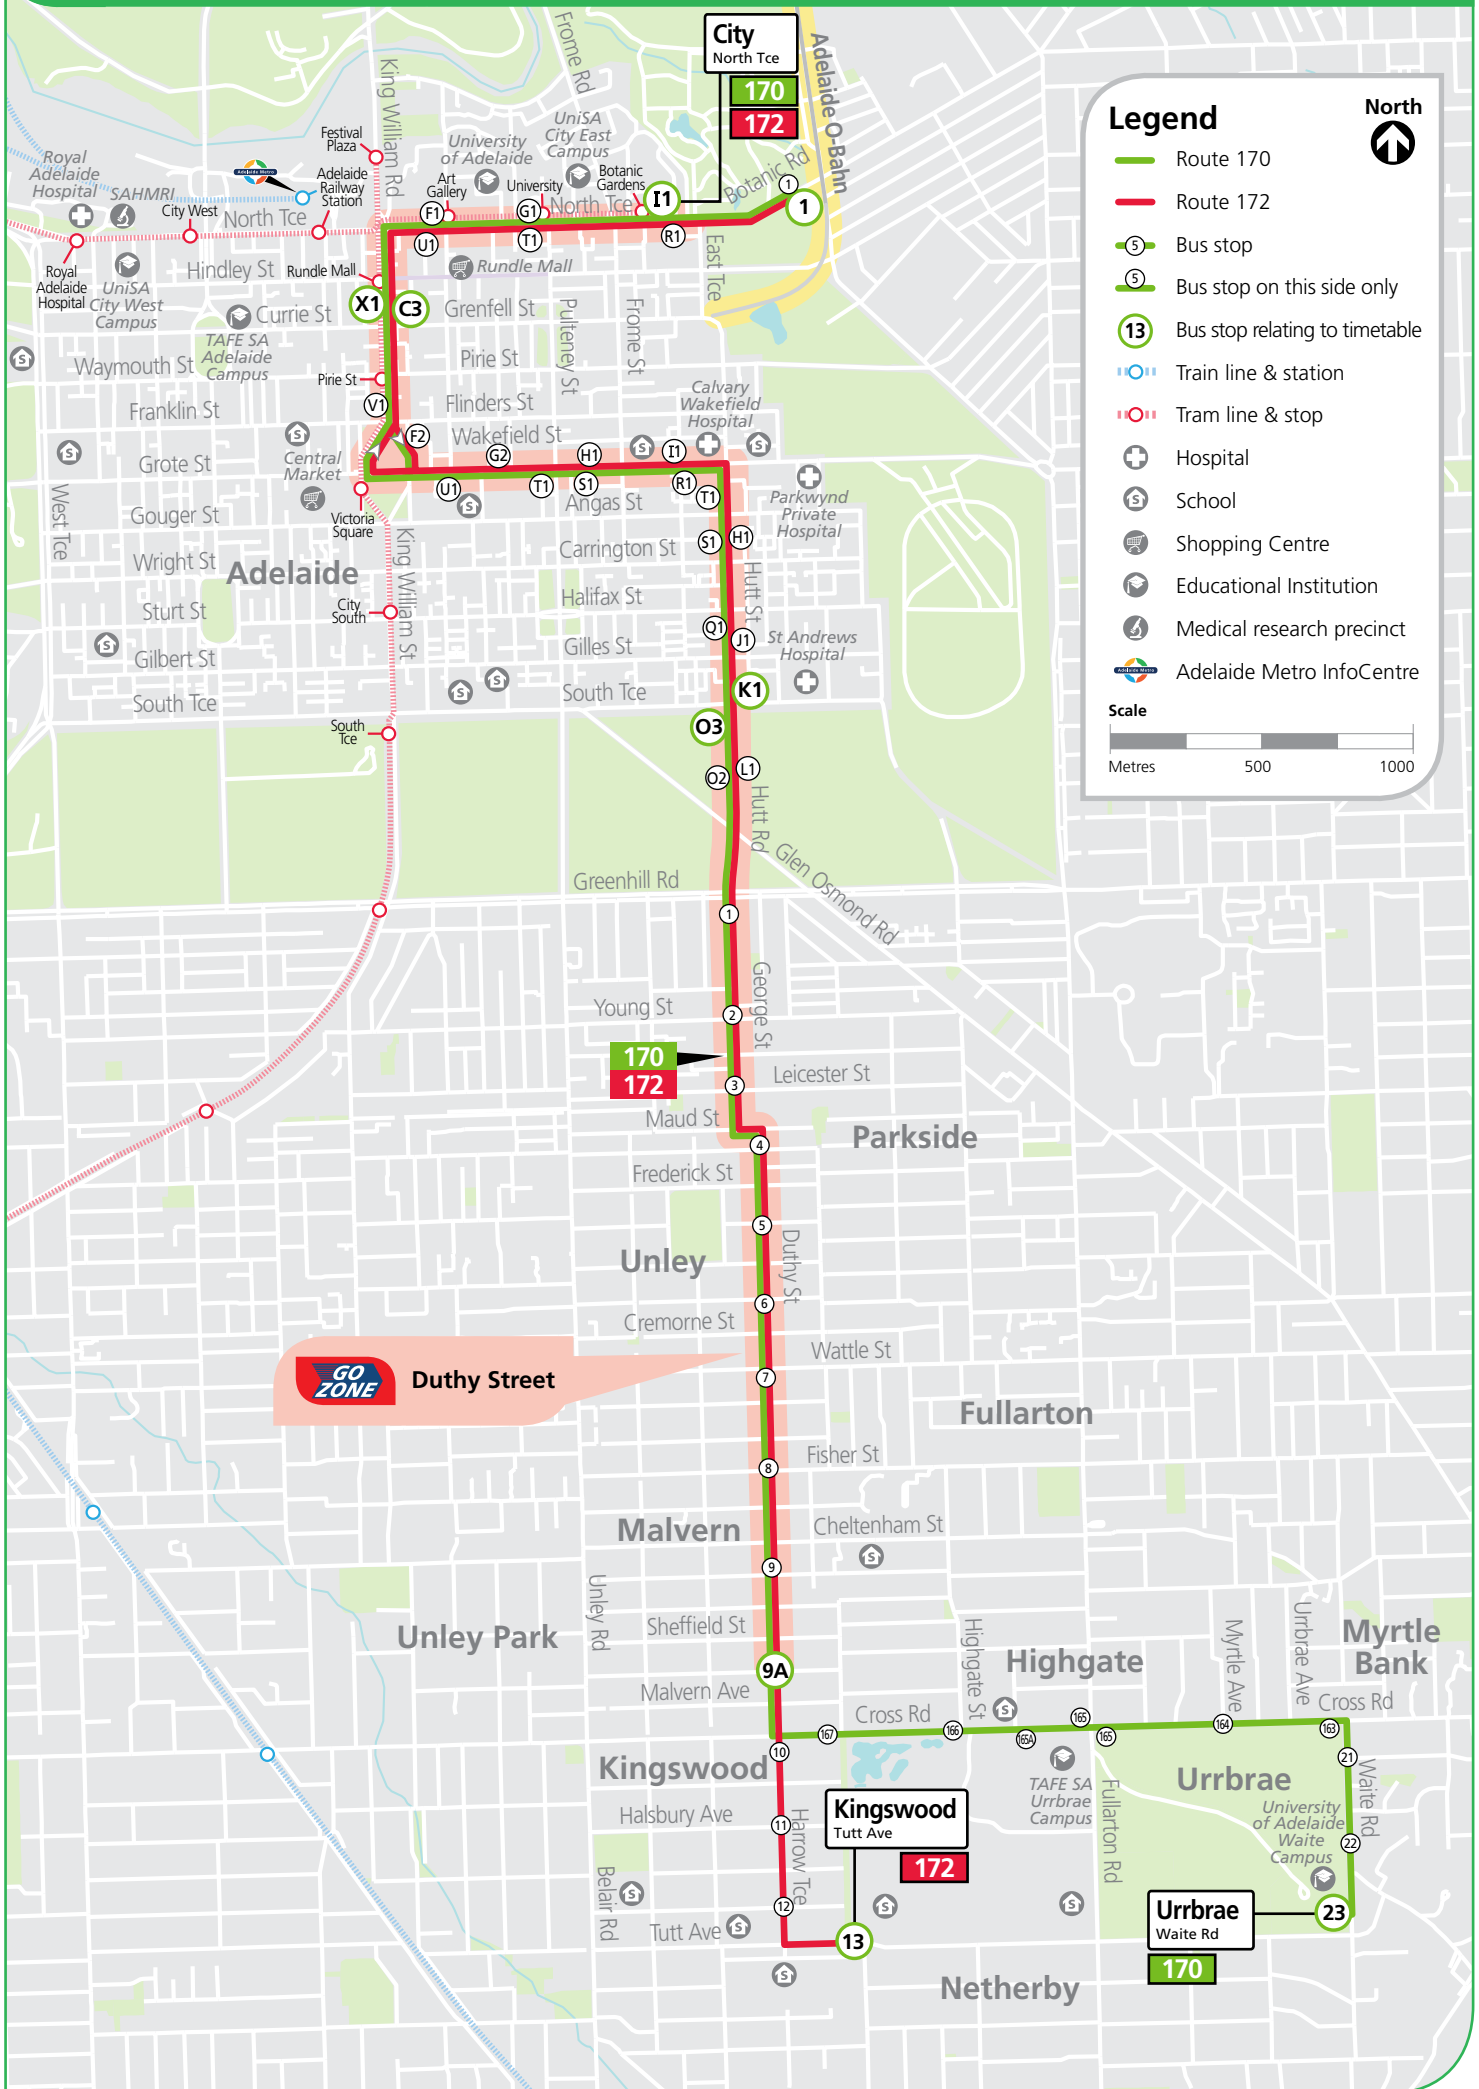

# 170, 172 Urrbrae & Kingswood to city

## Legend

- Route 170
- Route 172
- S Bus stop
- S Bus stop on this side only
- 13 Bus stop relating to timetable
- Train line & station
- Tram line & stop
- + Hospital
- S School
- C Shopping Centre
- U Educational Institution
- M Medical research precinct
- Adelaide Metro InfoCentre

**GO ZONE** Duthy Street

**City**  
North Tce

**Kingswood**  
Tutt Ave

**Urrbrae**  
Waite Rd