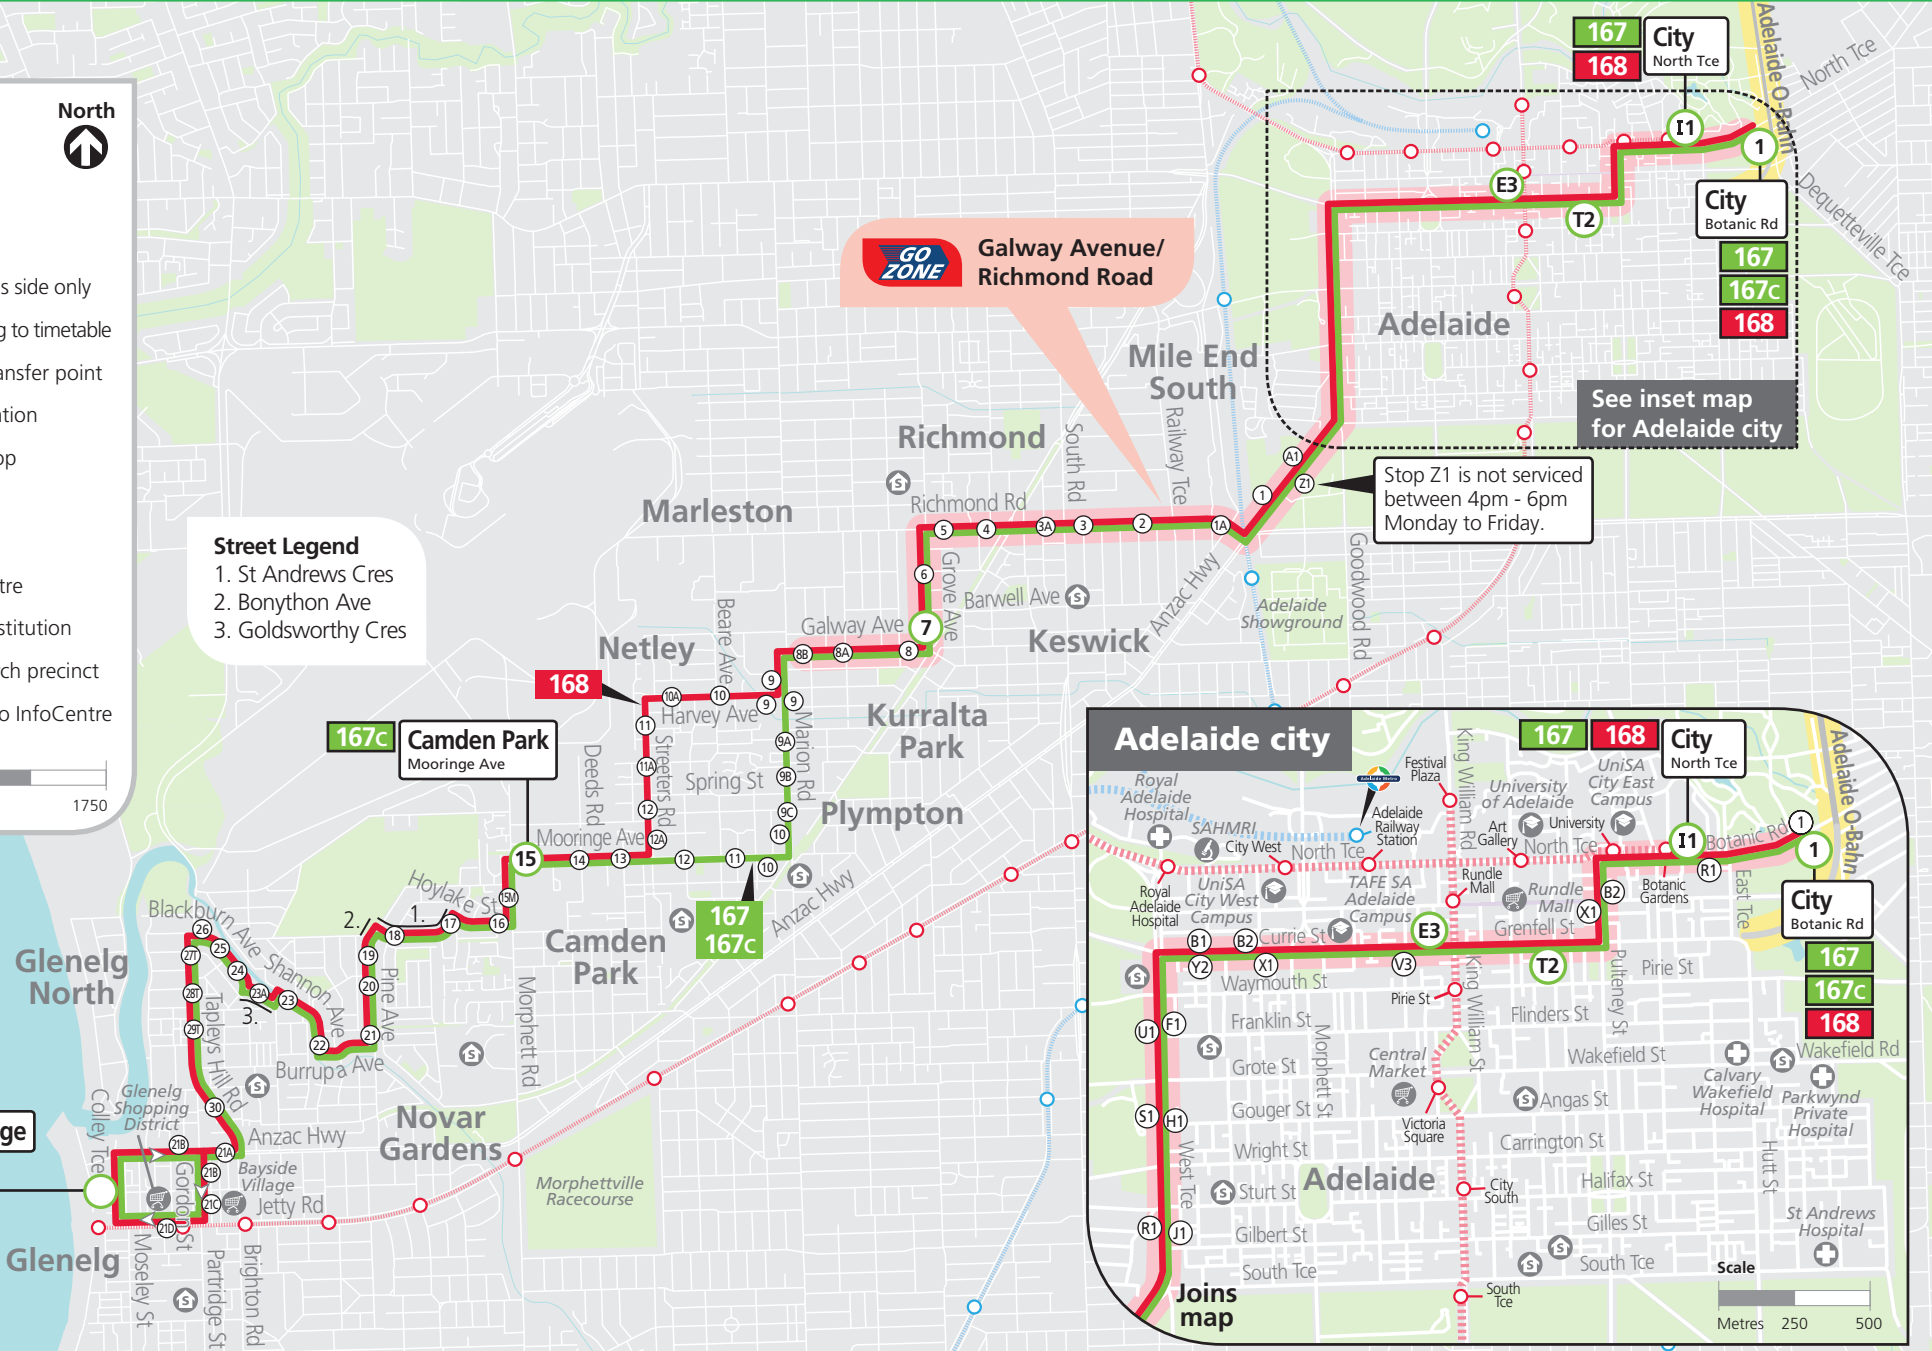

167, 168 Glenelg & Camden Park to city

Legend

- Route 167
- Route 168
- Bus stop
- Bus stop on this side only
- Bus stop relating to timetable
- Convenient transfer point
- Train line & station
- Tram line & stop
- Hospital
- School
- Shopping Centre
- Educational Institution
- Medical research precinct
- Adelaide Metro InfoCentre

North

Street Legend

1. St Andrews Cres
2. Bonython Ave
3. Goldsworthy Cres

Scale

Metres 875 1750

Glenelg Interchange

167
168

GO ZONE Galway Avenue/
Richmond Road

Adelaide

Mile End South

See inset map for Adelaide city

Stop Z1 is not serviced between 4pm - 6pm Monday to Friday.

Adelaide city

Joins map

Scale
Metres 250 500