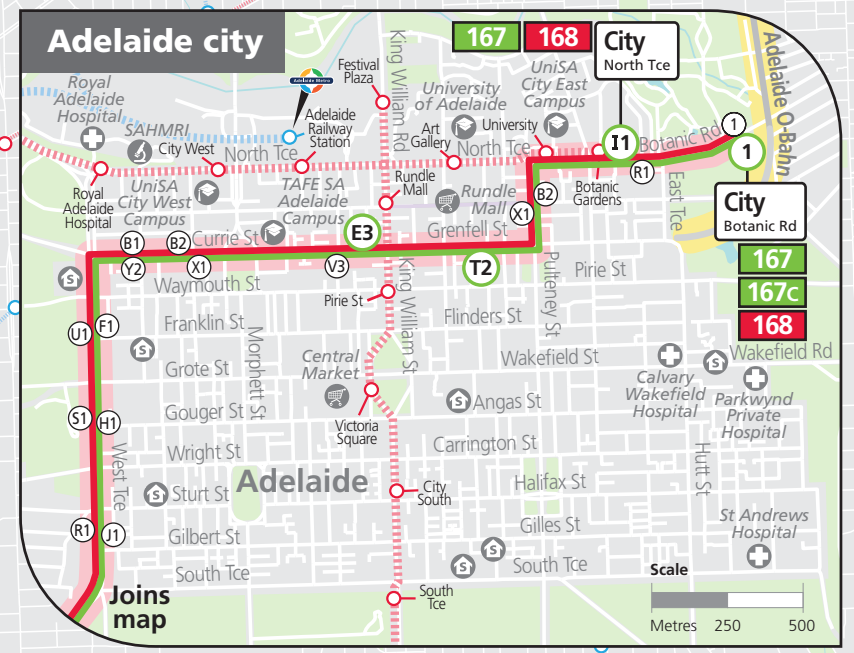

167, 168 Glenelg & Camden Park to city

Legend

- Route 167
- Route 168
- Bus stop
- Bus stop on this side only
- Bus stop relating to timetable
- Convenient transfer point
- Train line & station
- Tram line & stop
- Hospital
- School
- Shopping Centre
- Educational Institution
- Medical research precinct
- Adelaide Metro InfoCentre

North

Street Legend

1. St Andrews Cres
2. Bonython Ave
3. Goldsworthy Cres

Scale

Metres 875 1750

Glenelg Interchange

167
168

GO ZONE Galway Avenue/
Richmond Road

Adelaide

Mile End South

See inset map for Adelaide city

Stop Z1 is not serviced between 4pm - 6pm Monday to Friday.

Adelaide city

Joins map

Scale
Metres 250 500