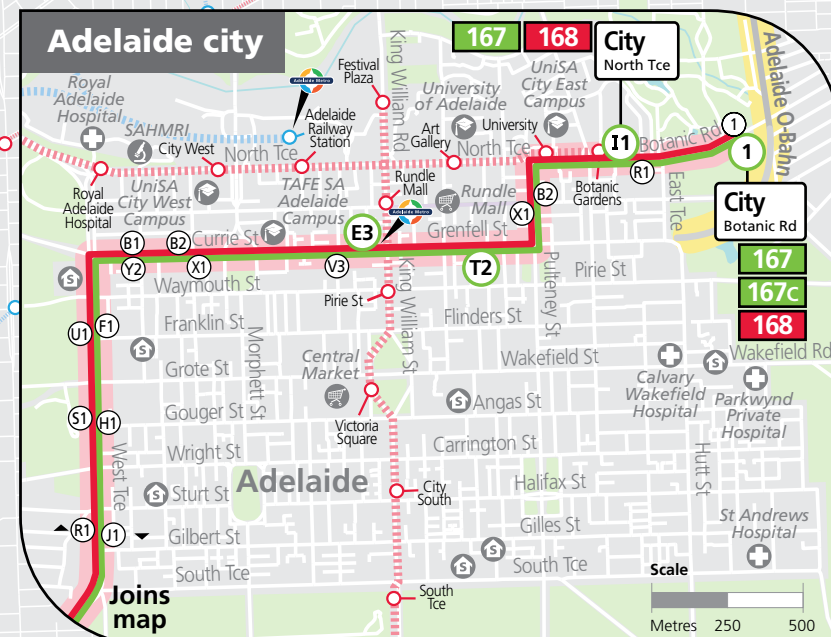

167, 168 Glenelg & Camden Park to city

Legend

- Route 167
- Route 168
- Bus stop
- Bus stop on this side only
- Bus stop relating to timetable
- Section marker
- Convenient transfer point
- Train line & station
- Tram line & stop
- Hospital
- School
- Shopping Centre
- Educational Institution
- Medical research precinct
- Adelaide Metro InfoCentre

North

Street Legend

- St Andrews Cres
- Bonython Ave
- Goldsworthy Cres

Scale

Metres 875 1750

Glenelg Interchange

167
168

GO ZONE Galway Avenue/
Richmond Road

Adelaide

Mile End South

Richmond

Marleston

Netley

Kurrallta Park

Plympton

Camden Park

Novar Gardens

Glenelg North

Glenelg

167
168 City North Tce

City Botanic Rd
167
167c
168

See inset map for Adelaide city

Stop Z1 is not serviced between 4pm - 6pm Monday to Friday.

Adelaide city