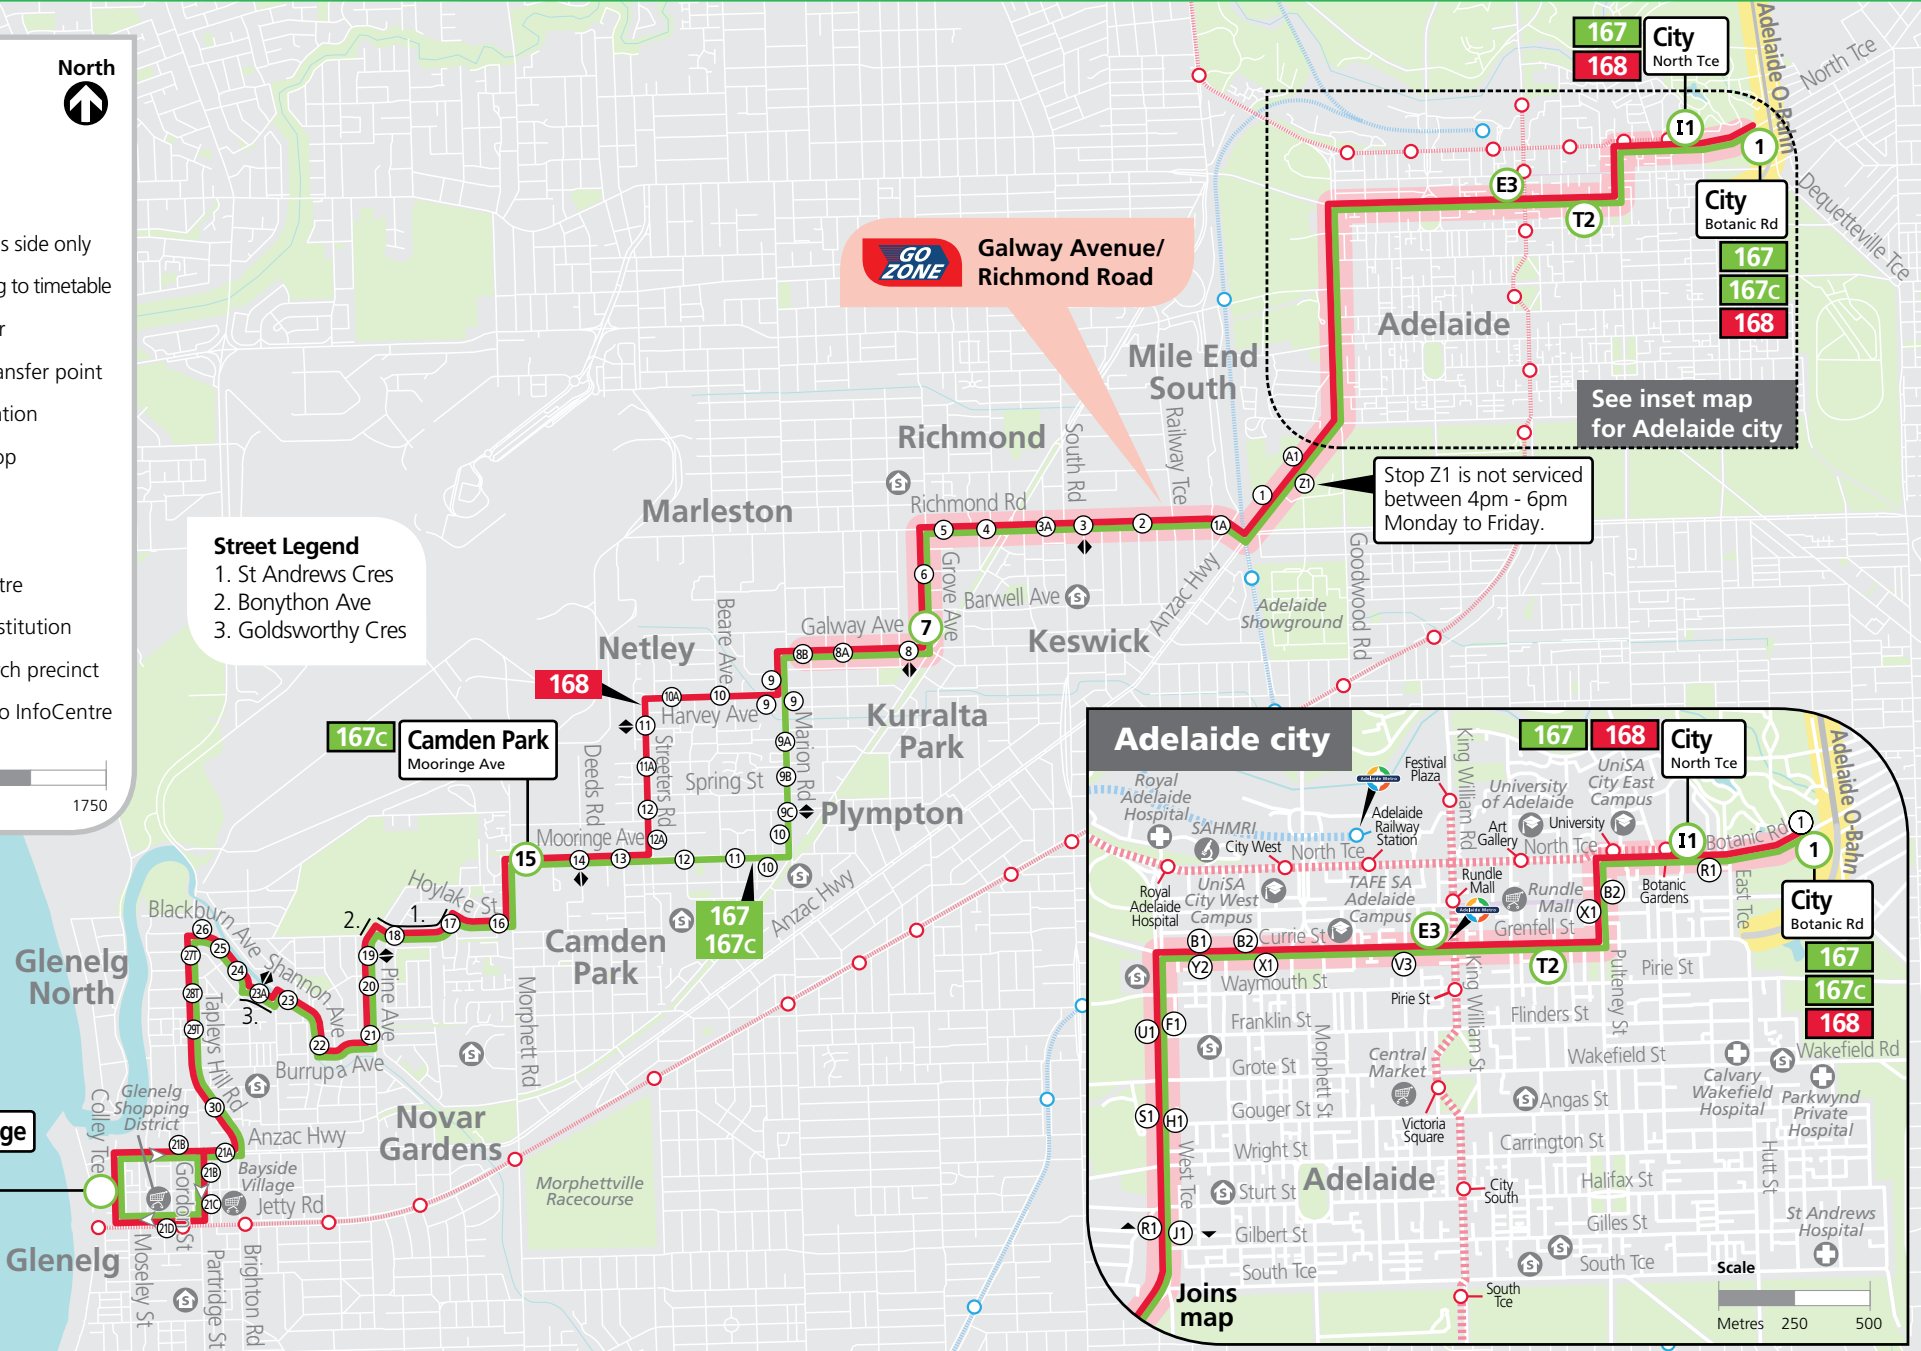

167, 168 Glenelg & Camden Park to city

Legend

- Route 167
- Route 168
- Bus stop
- Bus stop on this side only
- Bus stop relating to timetable
- Section marker
- Convenient transfer point
- Train line & station
- Tram line & stop
- Hospital
- School
- Shopping Centre
- Educational Institution
- Medical research precinct
- Adelaide Metro InfoCentre

North

Street Legend

- St Andrews Cres
- Bonython Ave
- Goldsworthy Cres

Scale

Metres 875 1750

Glenelg Interchange

167
168

GO ZONE Galway Avenue/
Richmond Road

Adelaide

Mile End South

Richmond

Marleston

Netley

Kurrallta Park

Plympton

Camden Park

Novar Gardens

Glenelg North

Glenelg

167
168 City North Tce

City Botanic Rd
167
167c
168

See inset map for Adelaide city

Stop Z1 is not serviced between 4pm - 6pm Monday to Friday.

Adelaide city