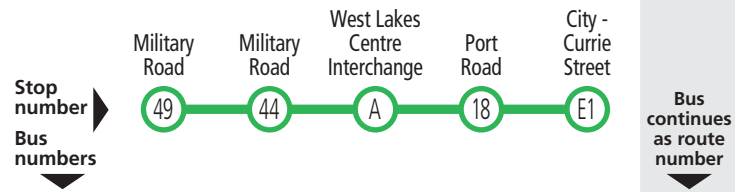

Route descriptions

155 **West Lakes Centre Interchange to city** via Port Road. Service operates 7 days.

157 **Largs Bay to city** via Military Road, West Lakes Centre Interchange & Port Road. Service operates 7 days.

157x **Largs Bay to city** via Military Road, West Lakes Centre Interchange & Port Road. Express service operates Monday–Friday.

376 **West Lakes Centre Interchange** via Delfin Island. **Anti-clockwise loop** service operates Monday–Friday.

Government of South Australia

155, 157 Largs Bay & West Lakes to city

Monday to Friday							
AM	157	5.44	5.47	5.57	6.10	6.25	140
	157	6.21	6.24	6.34	6.47	7.03	140
	157	6.47	6.50	7.02	7.16	7.36	140
	155	-	-	7.07	7.19	7.38	-
	157x	6.55	6.59	7.14	-	7.47	-
	155	-	-	7.28	7.42	8.06	147
	157x	7.10	7.14	7.29	-	8.02	-
	155	-	-	7.42	7.58	8.23	140
	157x	7.25	7.29	7.44	-	8.22	-
	155	-	-	7.58	8.13	8.40	-
	157x	7.40	7.44	7.59	-	8.35	-
	155	-	-	8.10	8.26	8.54	140
	157x	7.55	7.59	8.14	-	8.50	-
	155	-	-	8.30	8.45	9.07	147
	155	-	-	8.43	8.58	9.25	-
	157	8.30	8.34	8.47	9.04	9.22	-
	155	-	-	9.19	9.34	9.56	144
	157	9.12	9.15	9.28	9.46	10.05	147
	157	9.42	9.45	9.58	10.16	10.35	147
	157	10.12	10.15	10.28	10.46	11.05	147
157	10.42	10.45	10.58	11.16	11.35	147	
157	11.03	11.06	11.19	11.37	11.56	144	
157	11.23	11.26	11.39	11.57	12.16	144	
157	11.53	11.56	12.09	12.27	12.46	144	
PM	157	12.23	12.26	12.39	12.57	1.16	144
	157	12.53	12.56	1.09	1.27	1.46	144
	157	1.23	1.26	1.39	1.57	2.16	144
	157	1.56	1.59	2.12	2.30	2.49	140
	157	2.25	2.28	2.41	2.59	3.18	144G
	157	2.55	2.58	3.11	3.29	3.48	144G
	157	3.26	3.29	3.42	3.58	4.17	144G
	157	4.06	4.09	4.20	4.37	4.56	144G
	155	-	-	4.42	4.54	5.16	144G
	157	4.55	4.59	5.10	5.27	5.47	140
	155	-	-	5.26	5.39	5.55	140
	157	5.22	5.26	5.38	5.53	6.09	144G
	155	-	-	6.06	6.19	6.35	147
	157	6.03	6.07	6.18	6.31	6.43	-
	157	6.59	7.02	7.13	7.24	7.40	144
	157	7.59	8.02	8.13	8.24	8.39	144
	157	8.59	9.02	9.13	9.24	9.39	144
	155	-	-	10.13	10.24	10.39	144
155	-	-	11.13	11.24	11.39	144	