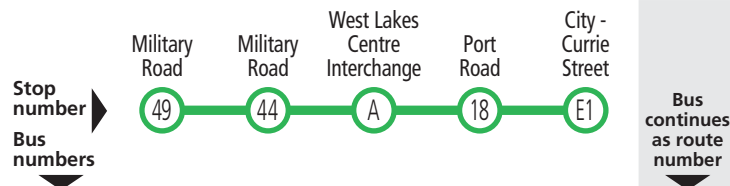

155, 157 Largs Bay & West Lakes to city

Saturday only							
AM	155	-	-	6.15	6.27	6.45	-
	157	6.52	6.57	7.11	7.24	7.45	144
Saturday, Sunday & public holidays							
AM	157	7.50	7.55	8.09	8.24	8.45	144
	157	8.50	8.55	9.09	9.24	9.45	144
	157	9.50	9.55	10.09	10.24	10.45	144
	157	10.50	10.55	11.09	11.24	11.45	144
	157	11.50	11.55	12.09	12.24	12.45	144
PM	157	12.50	12.55	1.09	1.24	1.45	144
	157	1.50	1.55	2.09	2.24	2.45	144
	157	2.50	2.55	3.09	3.24	3.45	144
	157	3.50	3.55	4.09	4.24	4.45	144
	157	4.50	4.55	5.09	5.24	5.45	144
	157	5.50	5.54	6.06	6.21	6.40	144
	157	6.54	6.57	7.09	7.21	7.40	144
	157	7.54	7.57	8.09	8.21	8.40	144
	157	8.54	8.57	9.09	9.21	9.40	144
	157	9.54	9.57	10.09	10.21	10.40	144
	155	-	-	11.09	11.21	11.40	144

Bus continues to...

144 Glen Osmond