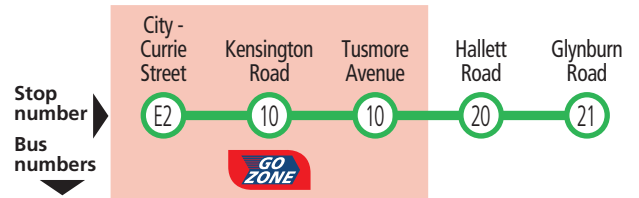

141, 142 City to Stonyfell & Burnside

Monday to Friday

Monday to Friday (continued)

AM	141	6.31	6.46	-	6.51	-
	142	7.01	-	7.16	-	7.22
	141	7.16	7.31	-	7.36	-
	142	7.31	-	7.48	-	7.54
	141	7.48	8.05	-	8.13	-
	142	8.03	-	8.20	-	8.26
	141	8.18	8.36	-	8.44	-
	142	8.28	-	8.47	-	8.55
	141	8.38	8.56	-	9.04	-
	142	8.48	-	9.07	-	9.15
	141	8.58	9.16	-	9.24	-
	142	9.07	-	9.24	-	9.32
	141	9.22	9.39	-	9.47	-
	142	9.37	-	9.54	-	10.02
	141	9.52	10.09	-	10.17	-
	142	10.07	-	10.24	-	10.32
	141	10.22	10.39	-	10.47	-
	142	10.37	-	10.54	-	11.02
	141	10.52	11.09	-	11.17	-
	142	11.07	-	11.24	-	11.32
	141	11.22	11.39	-	11.47	-
	142	11.37	-	11.54	-	12.02
	141	11.52	12.09	-	12.17	-
PM	142	12.07	-	12.24	-	12.32
	141	12.22	12.39	-	12.47	-
	142	12.37	-	12.54	-	1.02
	141	12.52	1.09	-	1.17	-
	142	1.07	-	1.24	-	1.32
	141	1.22	1.39	-	1.47	-
	142	1.37	-	1.54	-	2.02
	141	1.52	2.09	-	2.17	-
	142	2.07	-	2.24	-	2.32
	141	2.22	2.39	-	2.47	-
	142	2.37	-	2.57	-	3.05
	141	2.52	3.16	-	3.25	-
	142	3.07	-	3.31	-	3.39
	141	3.22	3.46	-	3.55	-
	142	3.37	-	3.59	-	4.07
	141	3.45	4.06	-	4.15	-
	142	3.52	-	4.14	-	4.22
	141	4.00	4.21	-	4.30	-
	142	4.07	-	4.29	-	4.37
	141	4.15	4.36	-	4.45	-
	142	4.22	-	4.44	-	4.52
	141	4.30	4.51	-	5.00	-
	142	4.37	-	4.59	-	5.07
	141	4.45	5.06	-	5.15	-
	142	4.52	-	5.14	-	5.22
	141	5.00	5.25	-	5.34	-
	142	5.09	-	5.34	-	5.45
	141	5.16	5.41	-	5.50	-
	142	5.24	-	5.49	-	6.00
	141	5.31	5.54	-	6.03	-
	142	5.39	-	6.02	-	6.10
	141	5.46	6.09	-	6.18	-
	142	5.54	-	6.17	-	6.25
	141	6.01	6.21	-	6.30	-
	142	6.07	-	6.25	-	6.33

PM	141	6.15	6.35	-	6.44	-
	142	6.22	-	6.40	-	6.48
	141	6.36	6.54	-	7.00	-
	142	6.51	-	7.09	-	7.17
	141	7.01	7.19	-	7.25	-
	142	7.30	-	7.46	-	7.54
	141	8.00	8.16	-	8.22	-
	142	8.30	-	8.46	-	8.54
	141	9.00	9.16	-	9.22	-
	142	9.30	-	9.46	-	9.54
	141	10.00	10.16	-	10.22	-
	142	10.30	-	10.46	-	10.54
	141	11.00	11.16	-	11.22	-
	142	11.30	-	11.46	-	11.54