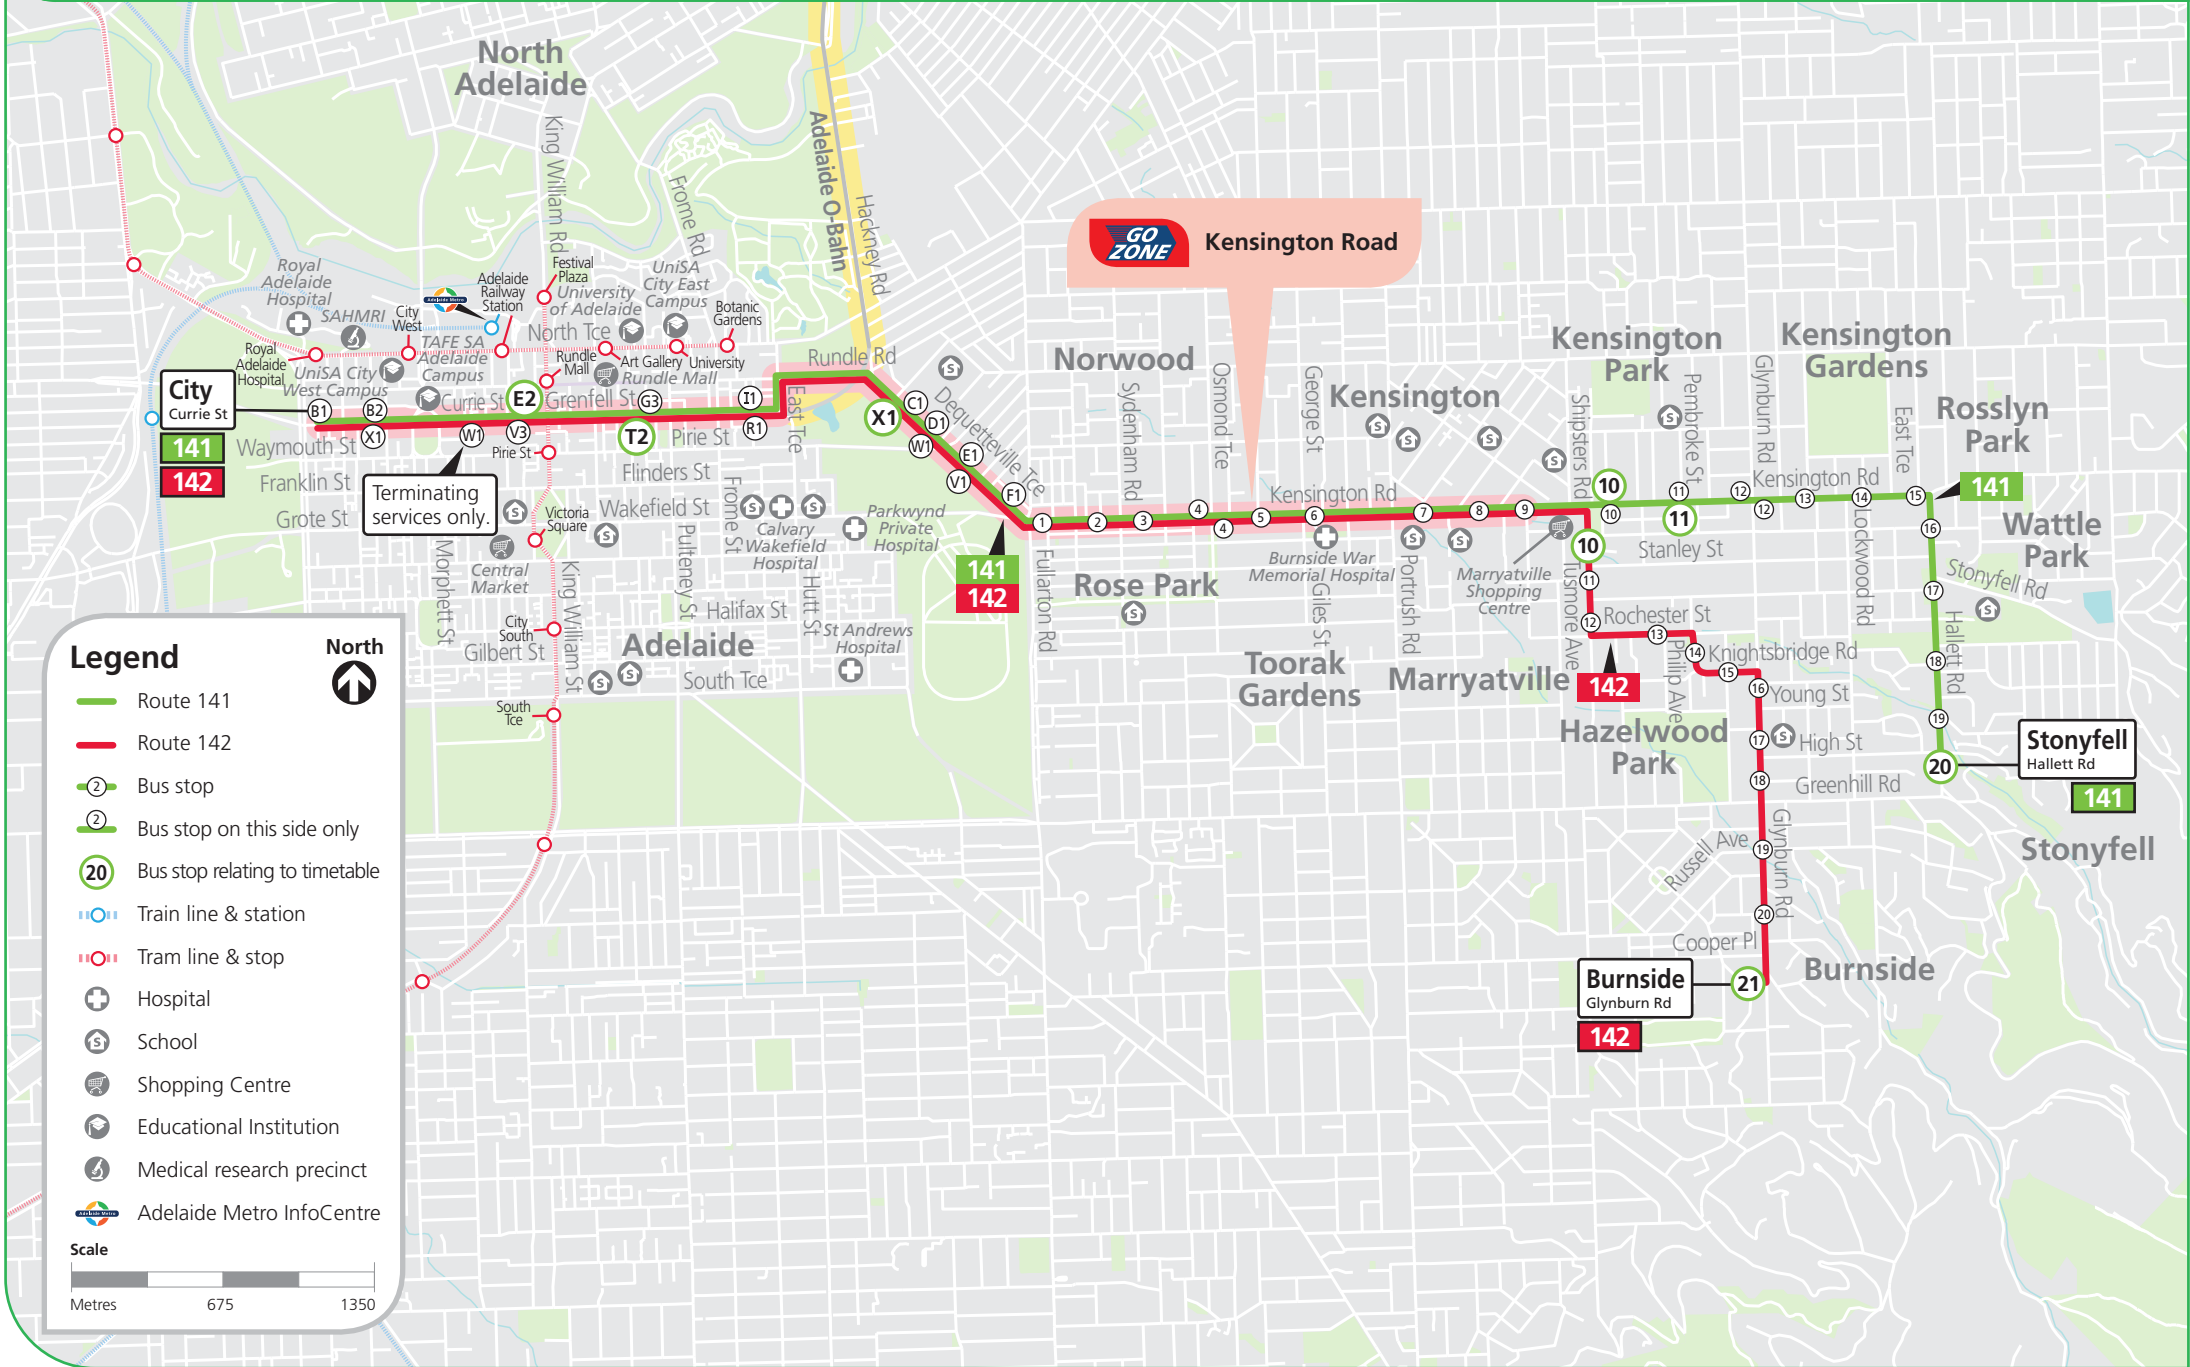

# 141, 142 Burnside, Stonyfell & Marryatville to city

**GO ZONE** Kensington Road

Terminating services only.

## Legend

- Route 141
- Route 142
- 2 Bus stop
- 2 Bus stop on this side only
- 20 Bus stop relating to timetable
- Train line & station
- Tram line & stop
- Hospital
- School
- Shopping Centre
- Educational Institution
- Medical research precinct
- Adelaide Metro InfoCentre