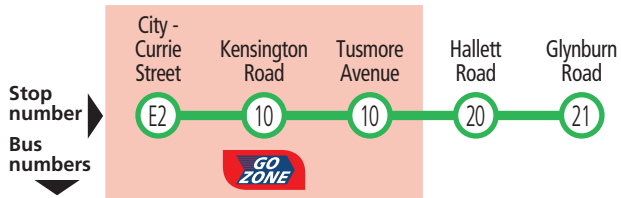

141, 142 City to Stonyfell & Burnside

Monday to Friday

Monday to Friday (continued)

AM	141	6.31	6.46	-	6.51	-
	142	7.01	-	7.16	-	7.22
	141	7.16	7.31	-	7.36	-
	142	7.31	-	7.48	-	7.54
	141	7.48	8.05	-	8.13	-
	142	8.03	-	8.20	-	8.26
	141	8.18	8.36	-	8.44	-
	142	8.28	-	8.47	-	8.55
	141	8.38	8.56	-	9.04	-
	142	8.48	-	9.07	-	9.15
	141	8.58	9.16	-	9.24	-
	142	9.07	-	9.24	-	9.32
	141	9.22	9.39	-	9.47	-
	142	9.37	-	9.54	-	10.02
	141	9.52	10.09	-	10.17	-
	142	10.07	-	10.24	-	10.32
	141	10.22	10.39	-	10.47	-
	142	10.37	-	10.54	-	11.02
	141	10.52	11.09	-	11.17	-
	142	11.07	-	11.24	-	11.32
	141	11.22	11.39	-	11.47	-
	142	11.37	-	11.54	-	12.02
	141	11.52	12.09	-	12.17	-
PM	142	12.07	-	12.24	-	12.32
	141	12.22	12.39	-	12.47	-
	142	12.37	-	12.54	-	1.02
	141	12.52	1.09	-	1.17	-
	142	1.07	-	1.24	-	1.32
	141	1.22	1.39	-	1.47	-
	142	1.37	-	1.54	-	2.02
	141	1.52	2.09	-	2.17	-
	142	2.07	-	2.24	-	2.32
	141	2.22	2.39	-	2.47	-
	142	2.37	-	2.57	-	3.05
	141	2.52	3.16	-	3.25	-
	142	3.07	-	3.31	-	3.39
	141	3.22	3.46	-	3.55	-
	142	3.37	-	3.59	-	4.07
	141	3.45	4.06	-	4.15	-
	142	3.52	-	4.14	-	4.22
	141	4.00	4.21	-	4.30	-
	142	4.07	-	4.29	-	4.37
	141	4.15	4.36	-	4.45	-
	142	4.22	-	4.44	-	4.52
	141	4.30	4.51	-	5.00	-
	142	4.37	-	4.59	-	5.07
	141	4.45	5.06	-	5.15	-
	142	4.52	-	5.14	-	5.22
	141	5.00	5.25	-	5.34	-
	142	5.09	-	5.34	-	5.45
	141	5.16	5.41	-	5.50	-
	142	5.24	-	5.49	-	6.00
	141	5.31	5.54	-	6.03	-
	142	5.39	-	6.02	-	6.10
	141	5.46	6.09	-	6.18	-
	142	5.54	-	6.17	-	6.25
	141	6.01	6.21	-	6.30	-
	142	6.07	-	6.25	-	6.33

PM	141	6.15	6.35	-	6.44	-
	142	6.22	-	6.40	-	6.48
	141	6.36	6.54	-	7.00	-
	142	6.51	-	7.09	-	7.17
	141	7.01	7.19	-	7.25	-
	142	7.30	-	7.46	-	7.54
	141	8.00	8.16	-	8.22	-
	142	8.30	-	8.46	-	8.54
	141	9.00	9.16	-	9.22	-
	142	9.30	-	9.46	-	9.54
	141	10.00	10.16	-	10.22	-
	142	10.30	-	10.46	-	10.54
	141	11.00	11.16	-	11.22	-
	142	11.30	-	11.46	-	11.54