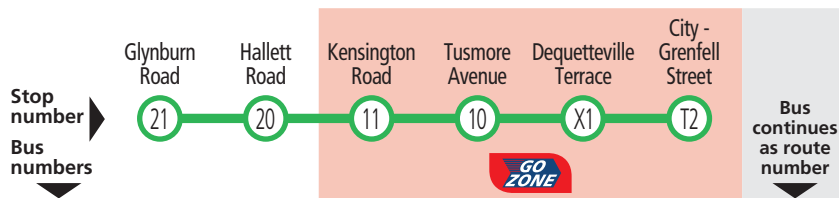

141, 142 Burnside, Stonyfell & Marryatville to city

Monday to Friday								
AM	141	-	5.53	5.57	-	6.05	6.10	117
	142	6.10	-	-	6.17	6.25	6.30	118
	141	-	6.33	6.37	-	6.45	6.50	117
	142	6.50	-	-	6.57	7.05	7.10	118
	141	-	7.11	7.17	-	7.25	7.32	117
	142	7.22	-	-	7.30	7.40	7.47	118
	141	-	7.31	7.37	-	*7.50	7.57	-
	142	7.33	-	-	7.42	7.55	8.02	117
	141	-	7.41	7.47	-	*8.00	8.07	-
	142	7.39	-	-	7.49	*8.05	8.12	-
	141	-	7.47	7.54	-	8.10	8.17	118
	142	7.49	-	-	7.59	*8.15	8.22	-
	141	-	7.57	8.04	-	*8.20	8.27	-
	142	7.59	-	-	8.09	8.25	8.32	117
	141	-	8.07	8.14	-	*8.30	8.37	-
	142	8.09	-	-	8.19	*8.35	8.42	-
	142	8.14	-	-	8.24	8.40	8.47	118
	141	-	8.22	8.29	-	*8.45	8.52	-
	142	8.29	-	-	8.39	8.55	9.02	117
	141	-	8.47	8.54	-	9.10	9.16	118
	142	9.02	-	-	9.12	9.25	9.31	117
	141	-	9.21	9.28	-	9.40	9.46	118
	142	9.37	-	-	9.43	9.55	10.01	117
	141	-	9.51	9.58	-	10.10	10.16	118
	142	10.07	-	-	10.13	10.25	10.31	117
	141	-	10.21	10.28	-	10.40	10.46	118
	142	10.37	-	-	10.43	10.55	11.01	117
	141	-	10.51	10.58	-	11.10	11.16	118
	142	11.07	-	-	11.13	11.25	11.31	117
	141	-	11.21	11.28	-	11.40	11.46	118
	142	11.37	-	-	11.43	11.55	12.01	117
	141	-	11.51	11.58	-	12.10	12.16	118
PM	142	12.07	-	-	12.13	12.25	12.31	117
	141	-	12.21	12.28	-	12.40	12.46	118
	142	12.37	-	-	12.43	12.55	1.01	117
	141	-	12.51	12.58	-	1.10	1.16	118
	142	1.07	-	-	1.13	1.25	1.31	117
	141	-	1.21	1.28	-	1.40	1.46	118
	142	1.37	-	-	1.43	1.55	2.01	117
	141	-	1.51	1.58	-	2.10	2.16	118
	142	2.07	-	-	2.13	2.25	2.31	117
	141	-	2.21	2.28	-	2.40	2.46	118
	142	2.37	-	-	2.43	2.55	3.01	117
	141	-	2.51	2.58	-	3.10	3.16	118
	142	3.07	-	-	3.13	3.25	3.31	117
	141	-	-	A$3.25	-	*$3.35	$3.42	-
	141	-	3.21	3.28	-	3.40	3.46	118
	142	3.37	-	-	3.43	3.55	4.01	117
	141	-	3.51	3.58	-	4.10	4.16	118
	142	4.07	-	-	4.13	4.25	4.31	117
	141	-	4.21	4.28	-	4.40	4.46	118
	142	4.37	-	-	4.43	4.55	5.01	117
	141	-	4.51	4.58	-	5.10	5.16	118
	142	5.07	-	-	5.13	5.25	5.31	117
	141	-	5.21	5.28	-	5.40	5.46	118
	142	5.37	-	-	5.43	5.55	6.01	117
	141	-	5.51	5.58	-	6.10	6.16	118
	142	6.09	-	-	6.15	6.25	6.30	117
	141	-	6.29	6.34	-	6.40	6.45	118
	142	6.59	-	-	7.04	7.10	7.15	117
	141	-	7.29	7.34	-	7.40	7.45	118
	142	7.59	-	-	8.04	8.10	8.15	115
	141	-	8.29	8.34	-	8.40	8.45	118
	142	8.59	-	-	9.04	9.10	9.15	115
	141	-	9.29	9.34	-	9.40	9.45	118
	142	9.59	-	-	10.04	10.10	10.15	115
	142	10.59	-	-	11.04	11.10	11.15	118

Legend

- A – Bus departs from stop 9 Kensington Road, Marryatville at the time shown.
- S – School days only.
- – Times are approximate only. Bus does not have to wait until this time to depart stop.

Buses continue to...

- 115 West Lakes Centre Interchange
- 117 Port Adelaide Interchange via West Lakes Centre Interchange
- 118 Port Adelaide Interchange