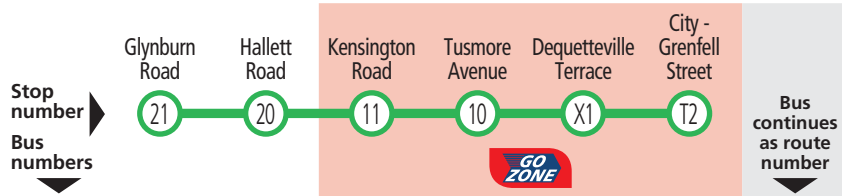

141, 142 Burnside & Stonyfell to city

Saturday only

AM	142	6.51	-	-	6.57	7.03	7.08	117
	141	-	7.22	7.27	-	7.34	7.39	118
	142	7.49	-	-	7.56	8.04	8.09	117

Saturday, Sunday & public holidays

AM	141	-	8.22	8.27	-	8.34	8.39	118
	142	8.45	-	-	8.52	9.02	9.07	117
	141	-	9.16	9.22	-	9.32	9.37	118
	142	9.45	-	-	9.52	10.02	10.07	117
	141	-	10.16	10.22	-	10.32	10.37	118
	142	10.45	-	-	10.52	11.02	11.07	117
	141	-	11.16	11.22	-	11.32	11.37	118
	142	11.45	-	-	11.52	12.02	12.07	117
PM	141	-	12.16	12.22	-	12.32	12.37	118
	142	12.45	-	-	12.52	1.02	1.07	117
	141	-	1.16	1.22	-	1.32	1.37	118
	142	1.45	-	-	1.52	2.02	2.07	117
	141	-	2.16	2.22	-	2.32	2.37	118
	142	2.45	-	-	2.52	3.02	3.07	117
	141	-	3.16	3.22	-	3.32	3.37	118
	142	3.45	-	-	3.52	4.02	4.07	117
	141	-	4.16	4.22	-	4.32	4.37	118
	142	4.45	-	-	4.52	5.02	5.07	117
	141	-	5.19	5.24	-	5.32	5.37	118
	142	5.46	-	-	5.53	6.02	6.07	117
	141	-	6.25	6.30	-	6.37	6.42	118
	142	6.52	-	-	6.59	7.07	7.12	118
	141	-	7.24	7.29	-	7.35	7.40	115
	142	7.52	-	-	7.58	8.05	8.10	118
	141	-	8.24	8.29	-	8.35	8.40	115
	142	8.52	-	-	8.58	9.05	9.10	118
	141	-	9.24	9.29	-	9.35	9.40	115
	142	9.52	-	-	9.58	10.05	10.10	118
	142	10.52	-	-	10.58	11.05	11.10	118

Buses continue to...

- **115** West Lakes Centre Interchange
- **117** Port Adelaide Interchange via West Lakes Centre Interchange
- **118** Port Adelaide Interchange