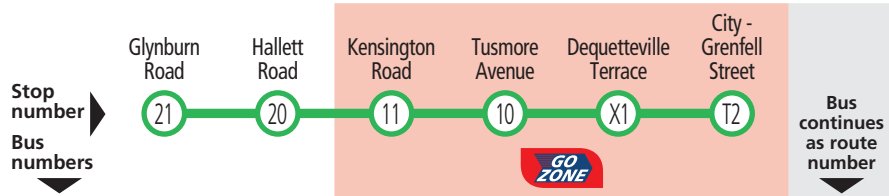

141, 142 Burnside & Stonyfell to city

Saturday only

AM	142	6.51	-	-	6.57	7.03	7.08	117
	141	-	7.22	7.27	-	7.34	7.39	118
	142	7.49	-	-	7.56	8.04	8.09	117

Saturday, Sunday & public holidays

AM	141	-	8.22	8.27	-	8.34	8.39	118
	142	8.45	-	-	8.52	9.02	9.07	117
	141	-	9.16	9.22	-	9.32	9.37	118
	142	9.45	-	-	9.52	10.02	10.07	117
	141	-	10.16	10.22	-	10.32	10.37	118
	142	10.45	-	-	10.52	11.02	11.07	117
	141	-	11.16	11.22	-	11.32	11.37	118
	142	11.45	-	-	11.52	12.02	12.07	117
PM	141	-	12.16	12.22	-	12.32	12.37	118
	142	12.45	-	-	12.52	1.02	1.07	117
	141	-	1.16	1.22	-	1.32	1.37	118
	142	1.45	-	-	1.52	2.02	2.07	117
	141	-	2.16	2.22	-	2.32	2.37	118
	142	2.45	-	-	2.52	3.02	3.07	117
	141	-	3.16	3.22	-	3.32	3.37	118
	142	3.45	-	-	3.52	4.02	4.07	117
	141	-	4.16	4.22	-	4.32	4.37	118
	142	4.45	-	-	4.52	5.02	5.07	117
	141	-	5.19	5.24	-	5.32	5.37	118
	142	5.46	-	-	5.53	6.02	6.07	117
	141	-	6.25	6.30	-	6.37	6.42	118
	142	6.52	-	-	6.59	7.07	7.12	118
	141	-	7.24	7.29	-	7.35	7.40	115
	142	7.52	-	-	7.58	8.05	8.10	118
	141	-	8.24	8.29	-	8.35	8.40	115
	142	8.52	-	-	8.58	9.05	9.10	118
	141	-	9.24	9.29	-	9.35	9.40	115
	142	9.52	-	-	9.58	10.05	10.10	118
	142	10.52	-	-	10.58	11.05	11.10	118

Buses continue to...

- **115** West Lakes Centre Interchange
- **117** Port Adelaide Interchange via West Lakes Centre Interchange
- **118** Port Adelaide Interchange