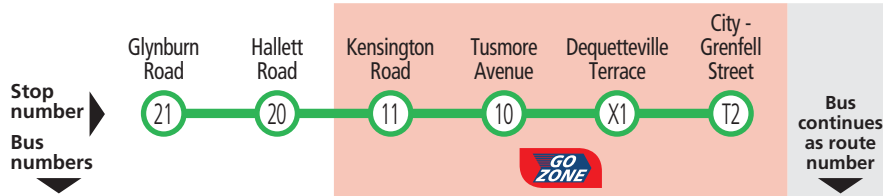

141, 142 Burnside, Stonyfell & Marryatville to city

Monday to Friday							
AM	141	142	141	142	141	142	141
		6.19	5.59	6.05	-	6.15	6.20
		-	-	-	6.27	6.35	6.40
		6.59	6.39	6.45	-	6.55	7.00
		-	-	-	7.07	*7.15	7.22
		7.17	7.07	7.15	-	7.25	7.32
		-	-	-	7.25	7.35	7.42
		7.24	7.21	7.29	-	*7.45	7.52
		-	-	-	7.34	7.50	7.57
		7.34	7.31	7.39	-	*7.55	8.02
		-	-	-	7.44	8.00	8.07
		7.44	7.41	7.49	-	*8.05	8.12
		-	-	-	7.54	*8.10	8.17
		7.54	7.50	7.58	-	8.15	8.22
		-	-	-	8.04	*8.20	8.27
		8.01	8.00	8.08	-	8.25	8.32
		-	-	-	8.11	*8.30	8.37
		8.11	8.08	8.16	-	*8.35	8.42
		-	-	-	8.21	8.40	8.47
		8.21	-	-	8.31	8.50	8.57
		-	8.37	8.45	-	9.00	9.06
		8.51	-	-	9.01	9.15	9.21
		-	9.12	9.18	-	9.30	9.36
		9.26	-	-	9.34	9.45	9.51
		-	9.42	9.48	-	10.00	10.06
		9.56	-	-	10.04	10.15	10.21
		-	10.12	10.18	-	10.30	10.36
		10.26	-	-	10.34	10.45	10.51
		-	10.42	10.48	-	11.00	11.06
		10.56	-	-	11.04	11.15	11.21
		-	11.12	11.18	-	11.30	11.36
		11.26	-	-	11.34	11.45	11.51
		-	11.42	11.48	-	12.00	12.06
		11.56	-	-	12.04	12.15	12.21
PM	141	-	12.12	12.18	-	12.30	12.36
	142	12.26	-	-	12.34	12.45	12.51
	141	-	12.42	12.48	-	1.00	1.06
	142	12.56	-	-	1.04	1.15	1.21
	141	-	1.12	1.18	-	1.30	1.36
	142	1.26	-	-	1.34	1.45	1.51
	141	-	1.42	1.48	-	2.00	2.06
	142	1.56	-	-	2.04	2.15	2.21
	141	-	2.12	2.18	-	2.30	2.36
	142	2.26	-	-	2.34	2.45	2.51
	141	-	2.42	2.48	-	3.00	3.06
	142	2.56	-	-	3.04	3.15	3.21
	141	-	3.17	3.23	-	3.35	3.41
	141	-	-	AS3.32	-	*S3.42	S3.49
	142	3.32	-	-	3.39	3.50	3.56
	141	-	3.47	3.53	-	4.05	4.12
	142	4.02	-	-	4.09	4.20	4.27
	141	-	4.17	4.23	-	4.35	4.42
	142	4.32	-	-	4.39	4.50	4.57
	141	-	4.47	4.53	-	5.05	5.12
	142	5.02	-	-	5.09	5.20	5.27
	141	-	5.17	5.23	-	5.35	5.42
	142	5.32	-	-	5.39	5.50	5.56
	141	-	5.47	5.53	-	6.05	6.11
	142	6.02	-	-	6.09	6.20	6.26
	141	-	6.22	6.27	-	6.35	6.41
	142	6.52	-	-	6.58	7.05	7.11
	141	-	7.22	7.27	-	7.35	7.41
	142	7.52	-	-	7.58	8.05	8.11
	141	-	8.22	8.27	-	8.35	8.41
	142	8.52	-	-	8.58	9.05	9.11
	141	-	9.22	9.27	-	9.35	9.41
	142	9.52	-	-	9.58	10.05	10.11
	142	10.52	-	-	10.58	11.05	11.11

Legend

- A – Bus departs from stop 9 Kensington Road, Marryatville at the time shown.
- S – School days only.
- – Times are approximate only. Bus does not have to wait until this time to depart stop.

Buses continue to...

- 115 West Lakes Centre Interchange
- 117 Port Adelaide Interchange via West Lakes Centre Interchange
- 118 Port Adelaide Interchange