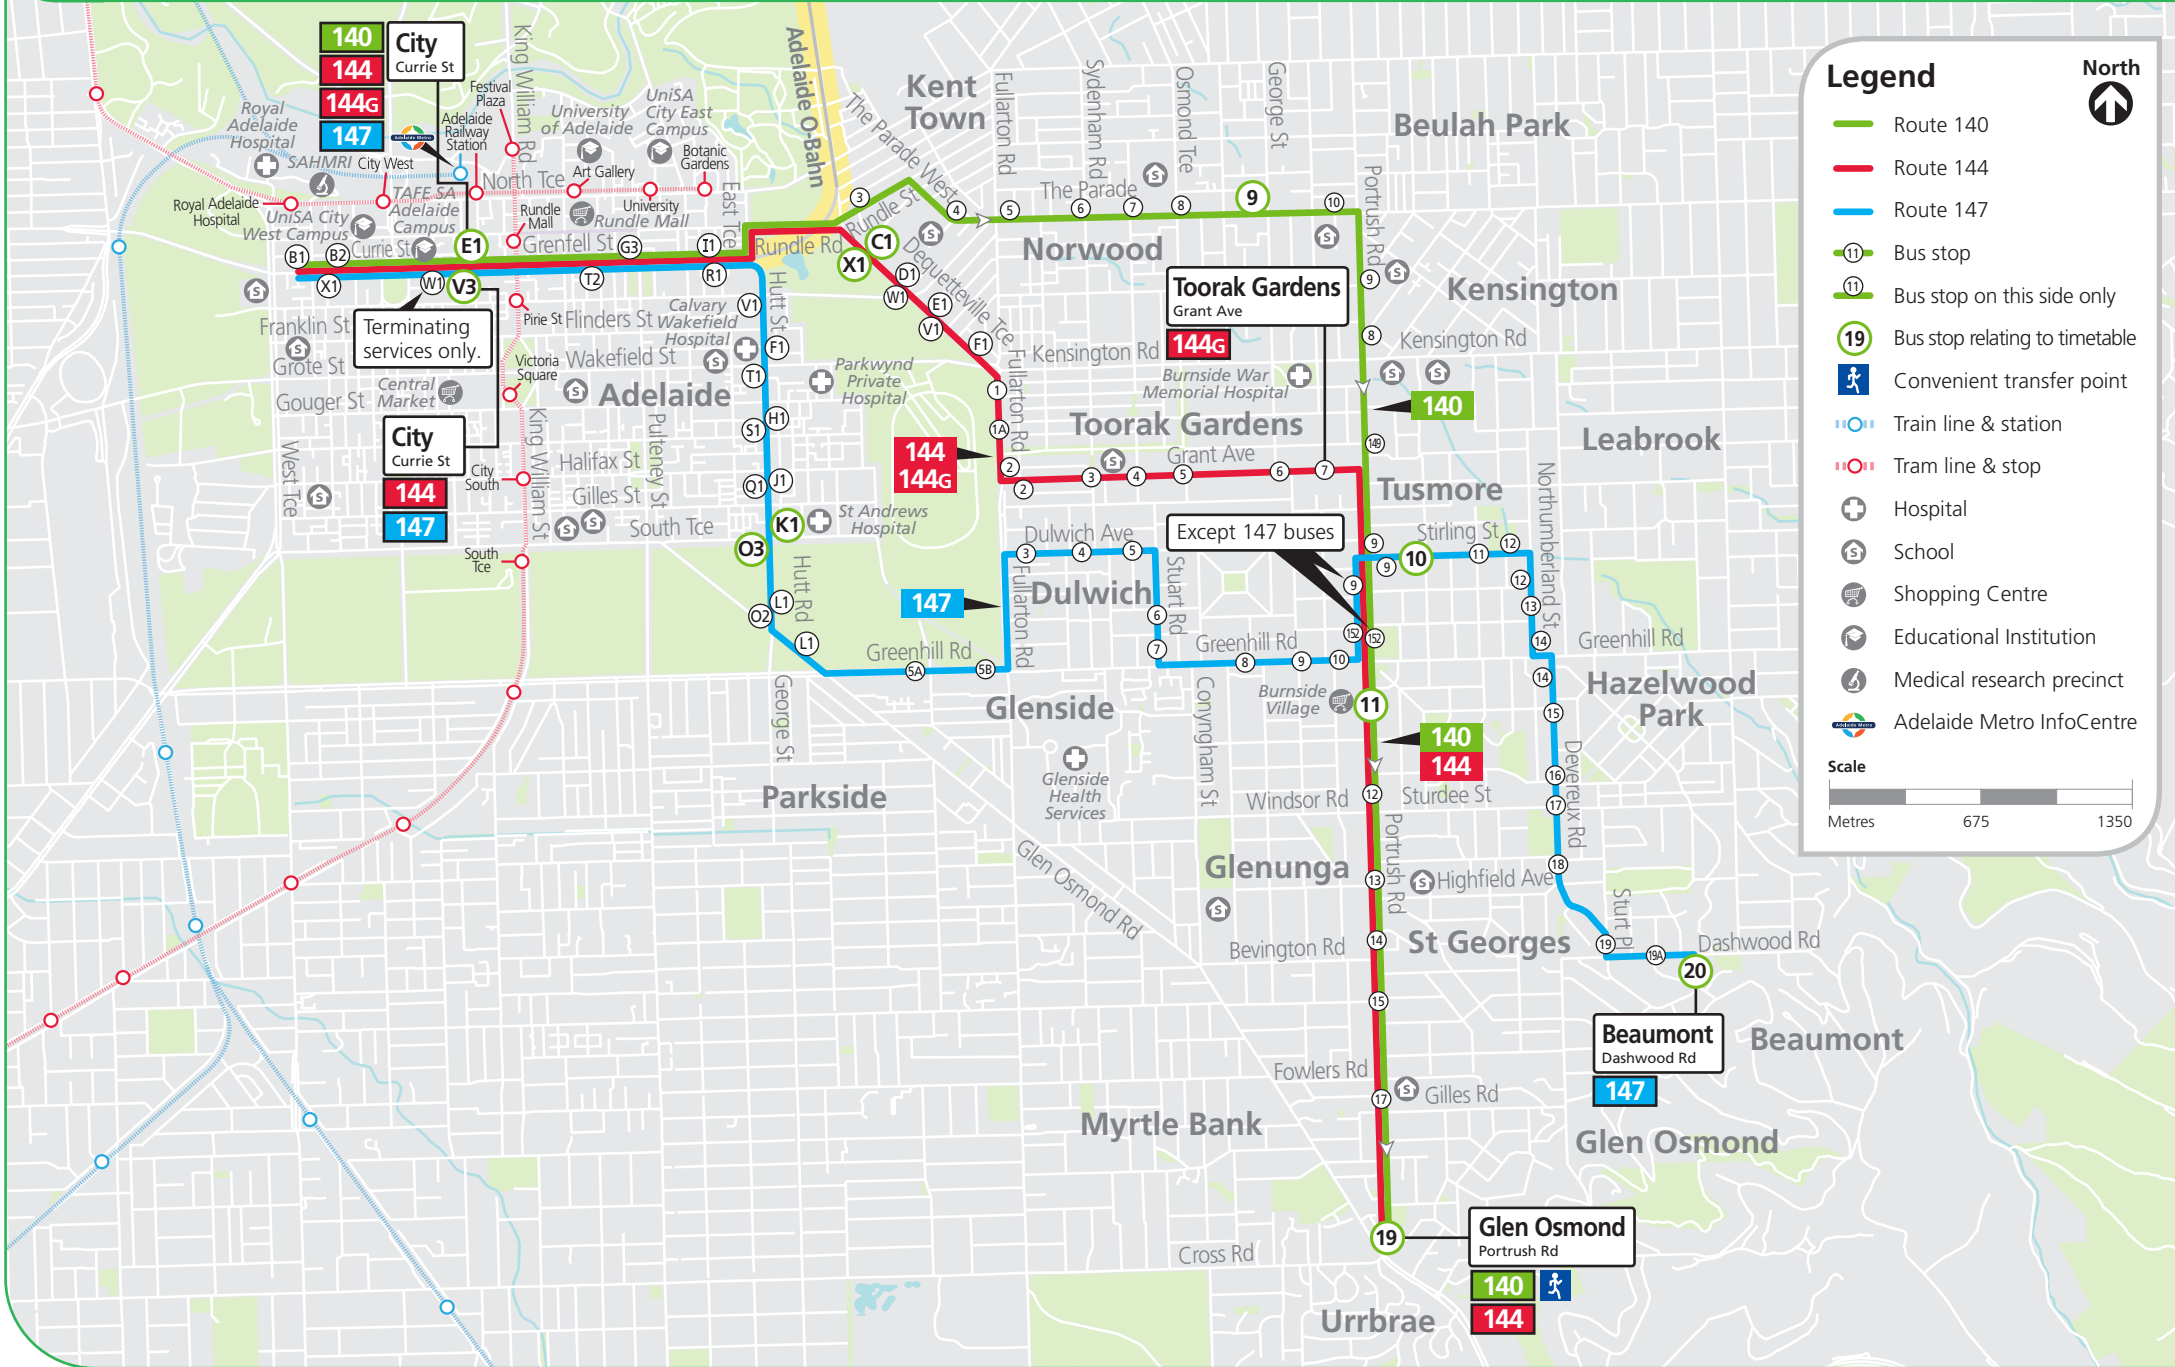

Route descriptions

140 City to Glen Osmond via The Parade & Portrush Road. Service operates Monday–Friday.

144 Glen Osmond to city via Portrush Road & Grant Avenue. Service operates 7 days.
144G - city to stop 7 Grant Avenue, Toorak Gardens.

147 Beaumont to city via Devereux Road & Dulwich Avenue. Service operates 7 days.

144 Glen Osmond to city

Monday to Friday						
AM	144	5.55	5.59	6.07	6.13	155
	144	6.25	6.29	6.37	6.43	155
	144	6.55	6.59	7.07	7.13	157
	144	7.15	7.19	7.32	7.39	155
	144	7.35	7.41	7.56	8.04	157
	144	7.55	8.02	*8.17	8.27	-
	144	8.10	8.17	*8.32	8.42	-
	144	8.25	8.32	*8.47	8.57	-
	144	8.45	8.51	*9.04	9.14	-
	144	9.15	9.20	*9.33	9.41	-
	144	9.45	9.50	10.02	10.09	150
	144	10.15	10.19	*10.29	10.36	-
	144	10.45	10.49	10.59	11.06	150
	144	11.15	11.19	*11.29	11.36	-
PM	144	11.45	11.49	11.59	12.06	150
	144	12.15	12.19	*12.29	12.36	-
	144	12.45	12.49	12.59	1.06	150
	144	1.15	1.19	*1.29	1.36	-
	144	1.45	1.49	1.59	2.06	150
	144	2.15	2.19	*2.29	2.36	-
	144	2.45	2.49	2.59	3.06	150
	144	3.17	3.21	3.31	3.39	150B
	144	3.42	3.46	3.56	4.07	157x
	144	4.15	4.19	4.29	4.37	150B
	144	4.47	4.51	5.01	5.10	150B
	144	5.17	5.21	5.31	5.38	150B
	144	5.48	5.52	6.02	6.10	157
	144	6.19	6.23	6.32	6.39	157
	144	6.45	6.49	6.58	7.05	157
	144	7.16	7.20	7.29	7.36	157
144	8.16	8.20	8.29	8.36	157	
144	9.16	9.20	9.29	9.36	157	
144	10.16	10.20	10.29	10.36	155	

140, 144, 147 Glen Osmond & Beaumont to city

Legend

- Route 140
- Route 144
- Route 147
- Bus stop
- Bus stop on this side only
- Bus stop relating to timetable
- Convenient transfer point
- Train line & station
- Tram line & stop
- Hospital
- School
- Shopping Centre
- Educational Institution
- Medical research precinct
- Adelaide Metro InfoCentre