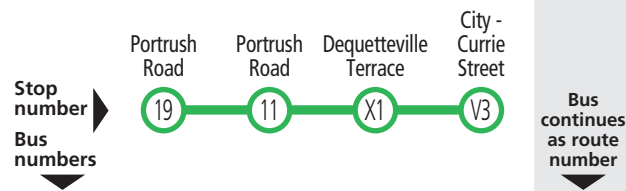

Route descriptions

140 City to Glen Osmond via The Parade & Portrush Road. Service operates Monday–Friday.

144 Glen Osmond to city via Portrush Road & Grant Avenue. Service operates 7 days.
144G - city to stop 7 Grant Avenue, Toorak Gardens.

147 Beaumont to city via Devereux Road & Dulwich Avenue. Service operates 7 days.

144 Glen Osmond to city

Monday to Friday						
AM	144	5.55	5.59	6.07	6.13	155
	144	6.25	6.29	6.37	6.43	155
	144	6.55	6.59	7.07	7.13	157
	144	7.15	7.19	7.32	7.39	155
	144	7.35	7.41	7.56	8.04	157
	144	7.55	8.02	*8.17	8.27	-
	144	8.10	8.17	*8.32	8.42	-
	144	8.25	8.32	*8.47	8.57	-
	144	8.45	8.51	*9.04	9.14	-
	144	9.15	9.20	*9.33	9.41	-
	144	9.45	9.50	10.02	10.09	150
	144	10.15	10.19	*10.29	10.36	-
	144	10.45	10.49	10.59	11.06	150
	144	11.15	11.19	*11.29	11.36	-
PM	144	11.45	11.49	11.59	12.06	150
	144	12.15	12.19	*12.29	12.36	-
	144	12.45	12.49	12.59	1.06	150
	144	1.15	1.19	*1.29	1.36	-
	144	1.45	1.49	1.59	2.06	150
	144	2.15	2.19	*2.29	2.36	-
	144	2.45	2.49	2.59	3.06	150
	144	3.17	3.21	3.31	3.39	150B
	144	3.42	3.46	3.56	4.07	157x
	144	4.15	4.19	4.29	4.37	150B
	144	4.47	4.51	5.01	5.10	150B
	144	5.17	5.21	5.31	5.38	150B
	144	5.48	5.52	6.02	6.10	157
	144	6.19	6.23	6.32	6.39	157
	144	6.45	6.49	6.58	7.05	157
	144	7.16	7.20	7.29	7.36	157
144	8.16	8.20	8.29	8.36	157	
144	9.16	9.20	9.29	9.36	157	
144	10.16	10.20	10.29	10.36	155	