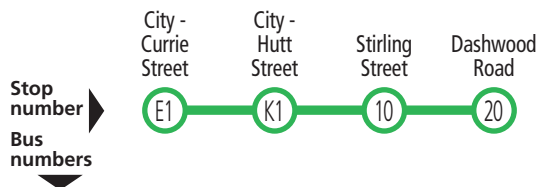

147 City to Beaumont

Saturday only					
AM	147	7.15	7.26	7.37	7.45
Saturday, Sunday & public holidays					
AM	147	8.15	8.26	8.37	8.45
	147	9.15	9.26	9.38	9.46
	147	10.15	10.26	10.38	10.46
	147	11.15	11.26	11.38	11.46
PM	147	12.15	12.26	12.38	12.46
	147	1.15	1.26	1.38	1.46
	147	2.15	2.26	2.38	2.46
	147	3.15	3.26	3.38	3.46
	147	4.15	4.26	4.38	4.46
	147	5.15	5.26	5.38	5.46
	147	6.10	6.20	6.30	6.37
	147	7.10	7.20	7.30	7.37
	147	8.10	8.20	8.30	8.37
	147	9.10	9.20	9.30	9.37
	147	10.10	10.20	10.30	10.37
	147	11.10	11.20	11.30	11.37