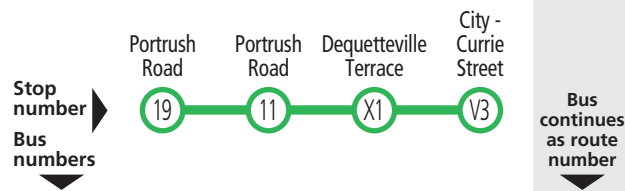

144 Glen Osmond to city

Saturday only

AM	144	7.30	7.35	7.45	7.54	157

Saturday, Sunday & public holidays

AM	144	8.30	8.35	8.45	8.54	157
	144	9.30	9.35	9.45	9.54	157
	144	10.30	10.35	10.45	10.54	157
	144	11.30	11.35	11.45	11.54	157
PM	144	12.30	12.35	12.45	12.54	157
	144	1.30	1.35	1.45	1.54	157
	144	2.30	2.35	2.45	2.54	157
	144	3.30	3.35	3.45	3.54	157
	144	4.30	4.35	4.45	4.54	157
	144	5.30	5.35	5.45	5.54	150
	144	6.30	6.35	6.45	6.54	150B
	144	7.15	7.20	7.30	7.38	150B
	144	8.15	8.20	8.30	8.38	150B
	144	9.15	9.20	9.30	9.38	150B
	144	10.15	10.20	10.30	10.38	150P

Buses continue to...

- 150 Osborne
- 150B, 157 Largs Bay
- 150P Port Adelaide Interchange