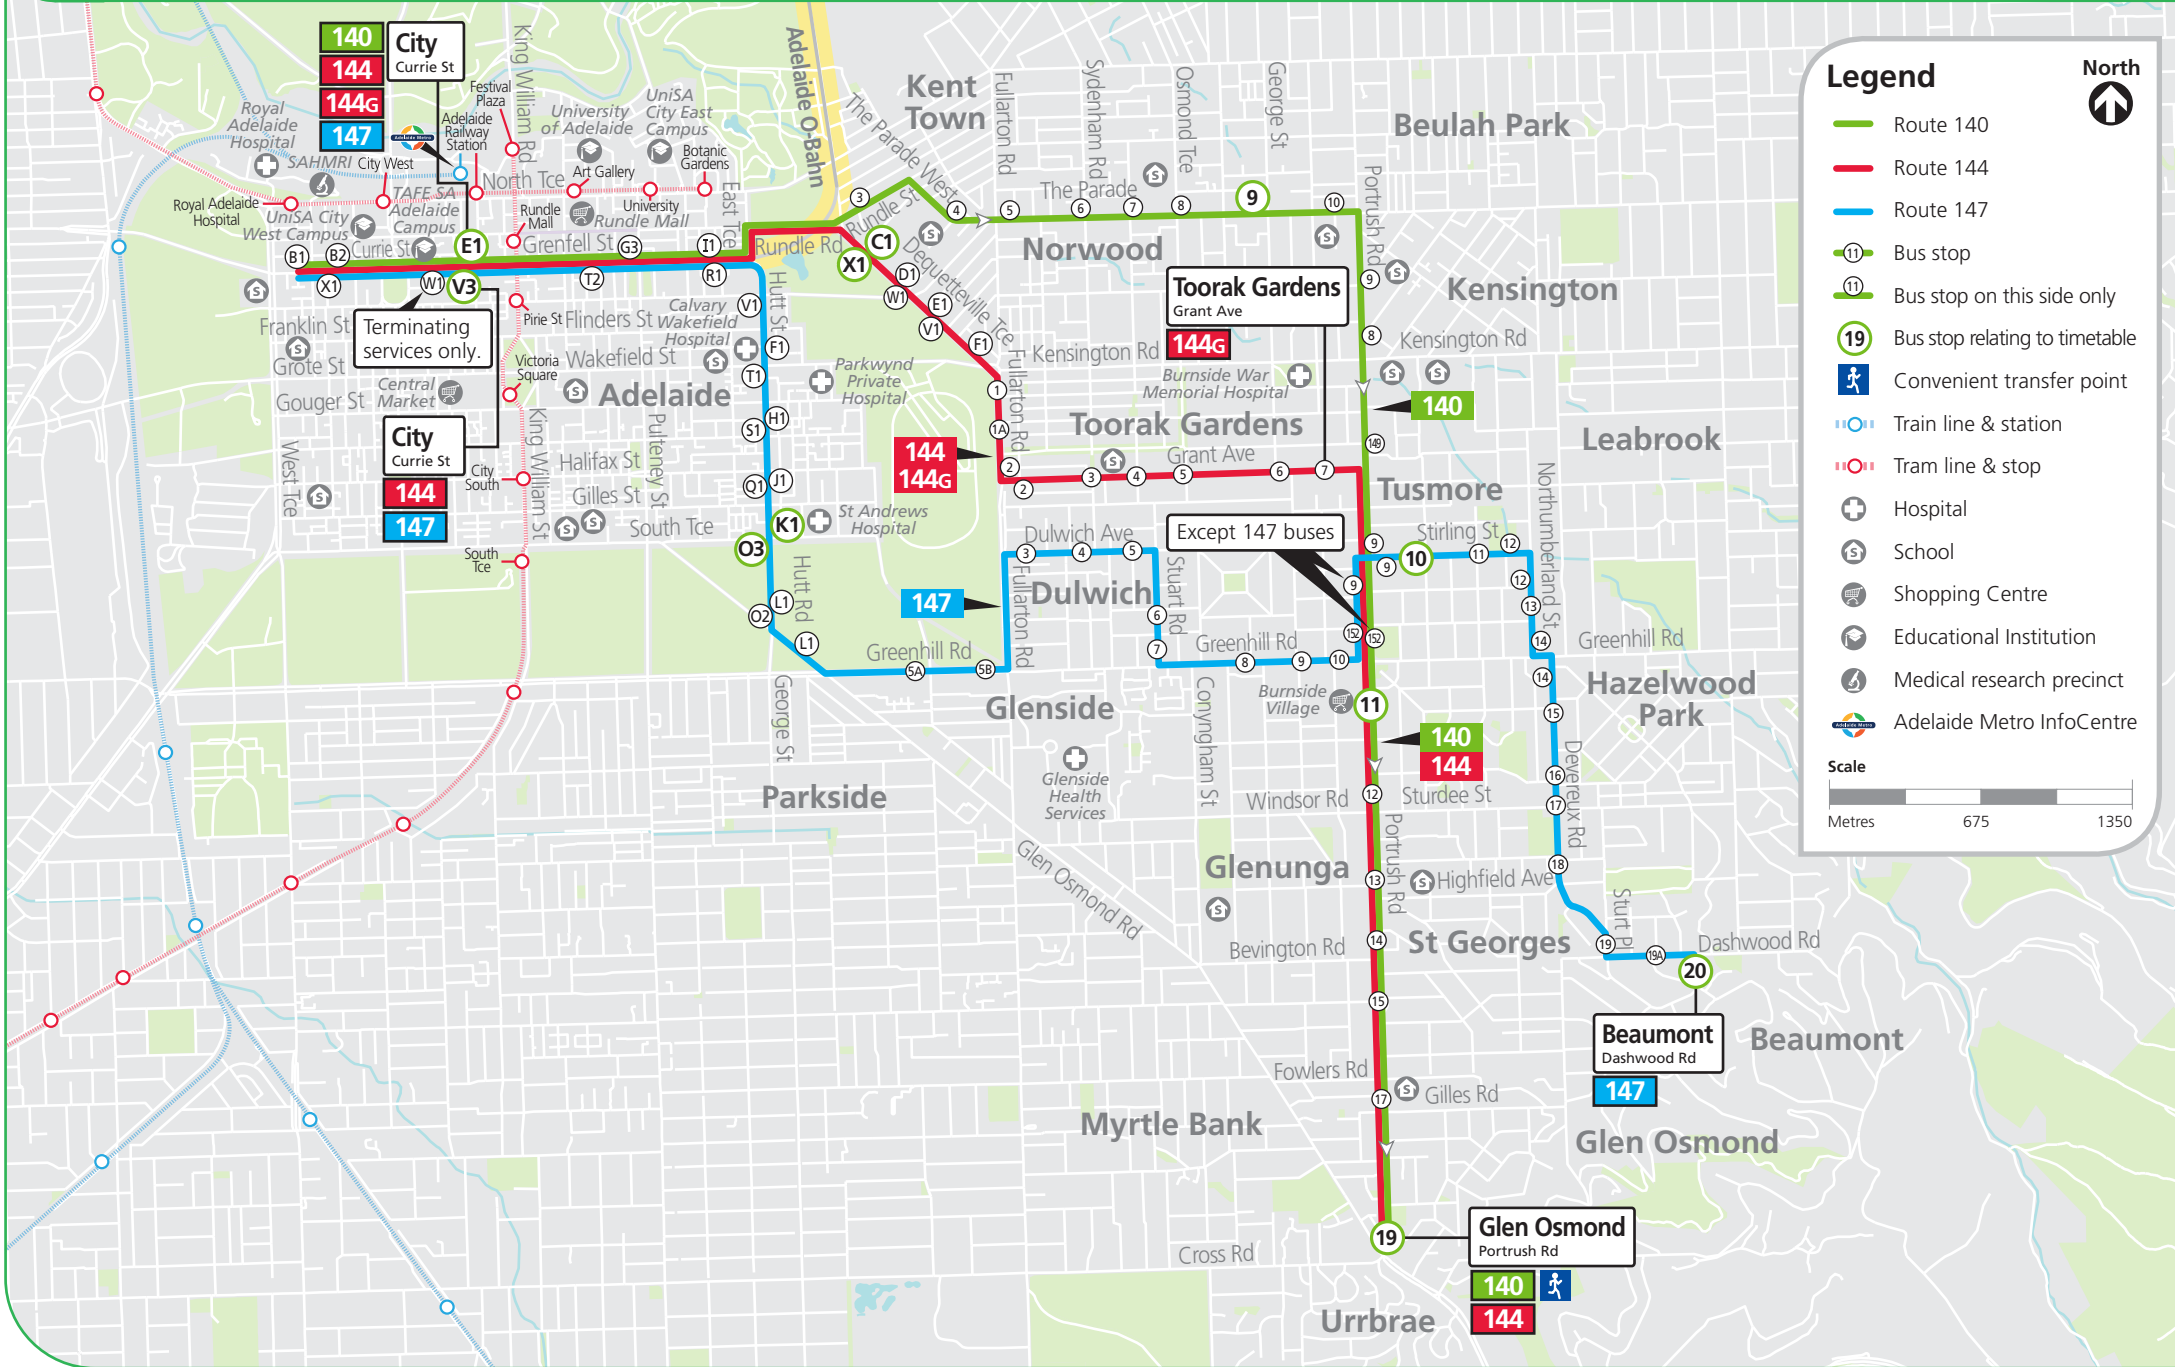

# 140, 144, 147 Glen Osmond & Beaumont to city

### Legend

- Route 140
- Route 144
- Route 147
- Bus stop
- Bus stop on this side only
- Bus stop relating to timetable
- Convenient transfer point
- Train line & station
- Tram line & stop
- Hospital
- School
- Shopping Centre
- Educational Institution
- Medical research precinct
- Adelaide Metro InfoCentre

Scale

Metres 675 1350

Terminating services only.

Except 147 buses