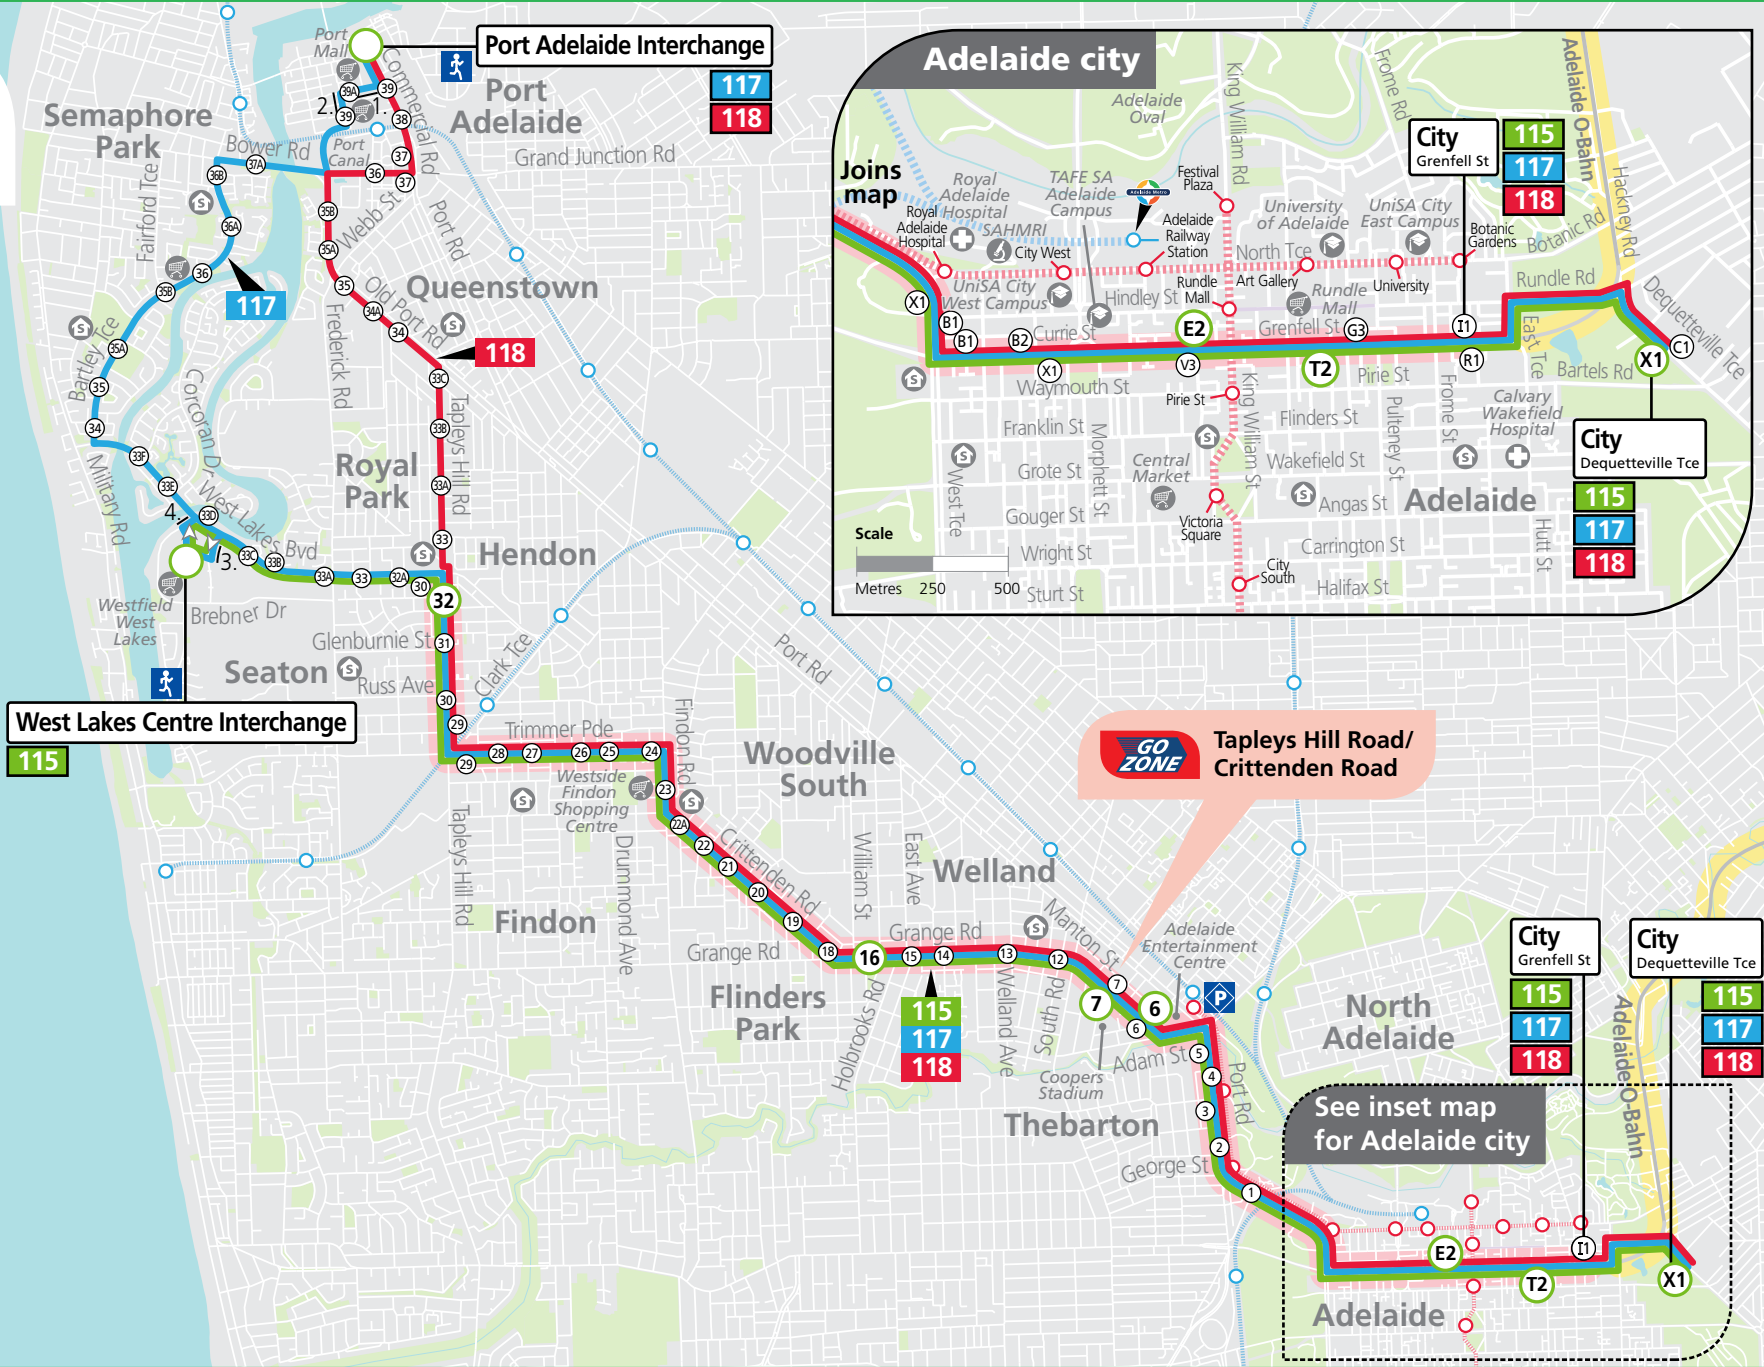

115, 117, 118 Port Adelaide, West Lakes & Seaton to city

Street Legend

1. Dale St
2. Church St
3. Turner Dr
4. Brebner Dr

Legend

-  Route 115
-  Route 117
-  Route 118
-  Bus stop
-  Bus stop on this side only
-  Bus stop relating to timetable
-  Convenient transfer point
-  Park 'n' Ride
-  Train line & station
-  Tram line & stop
-  Hospital
-  School
-  Shopping Centre
-  Educational Institution
-  Medical research precinct
-  Adelaide Metro InfoCentre

GO ZONE Tapleys Hill Road/
Crittenden Road

See inset map
for Adelaide city