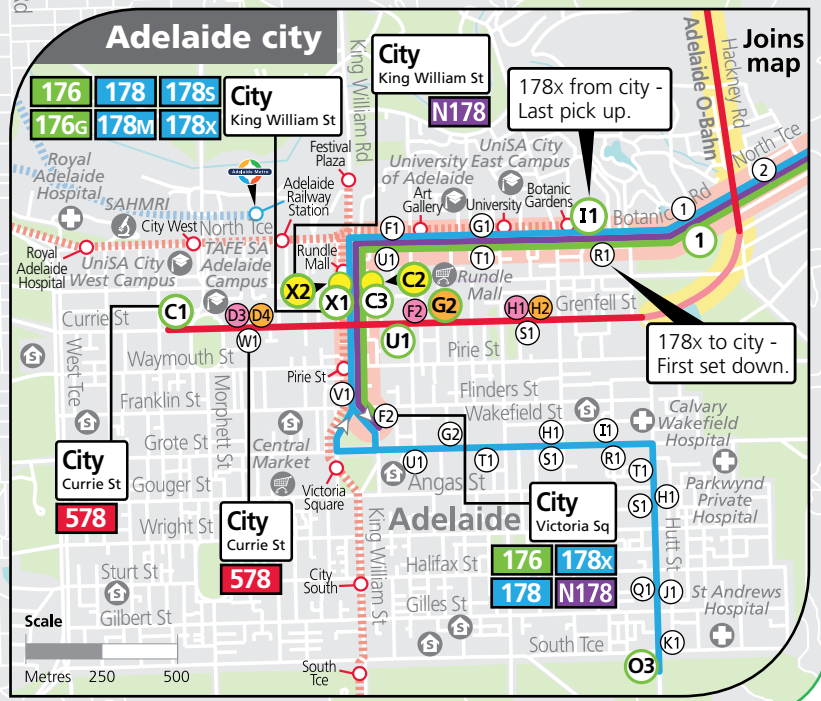

# 176, 178, 578, 579, N178 Paradise, Athelstone, Newton & Glynde to city

## Legend

- Route 176
- Route 178
- Route 578
- Route 579
- Route N178
- 20 Bus stop
- 20 Bus stop on this side only
- 14 Bus stop relating to timetable
- C2 After Midnight key bus stop
- Convenient transfer point
- Park 'n' Ride
- Train line & station
- Tram line & stop
- Hospital
- School
- Shopping Centre
- Educational Institution
- Medical research precinct
- Adelaide Metro InfoCentre

**Mega GO ZONE 7 DAYS**  
Adelaide O-Bahn  
Fast and frequent services

178, 178M & 178x buses from the city will not service this stop between 4pm–6pm Monday–Friday.

**GO ZONE**  
Montacute Road/  
Payneham Road

**Street Legend**  
1. Hakea Ave  
2. Quondong Ave

See inset map for Adelaide city