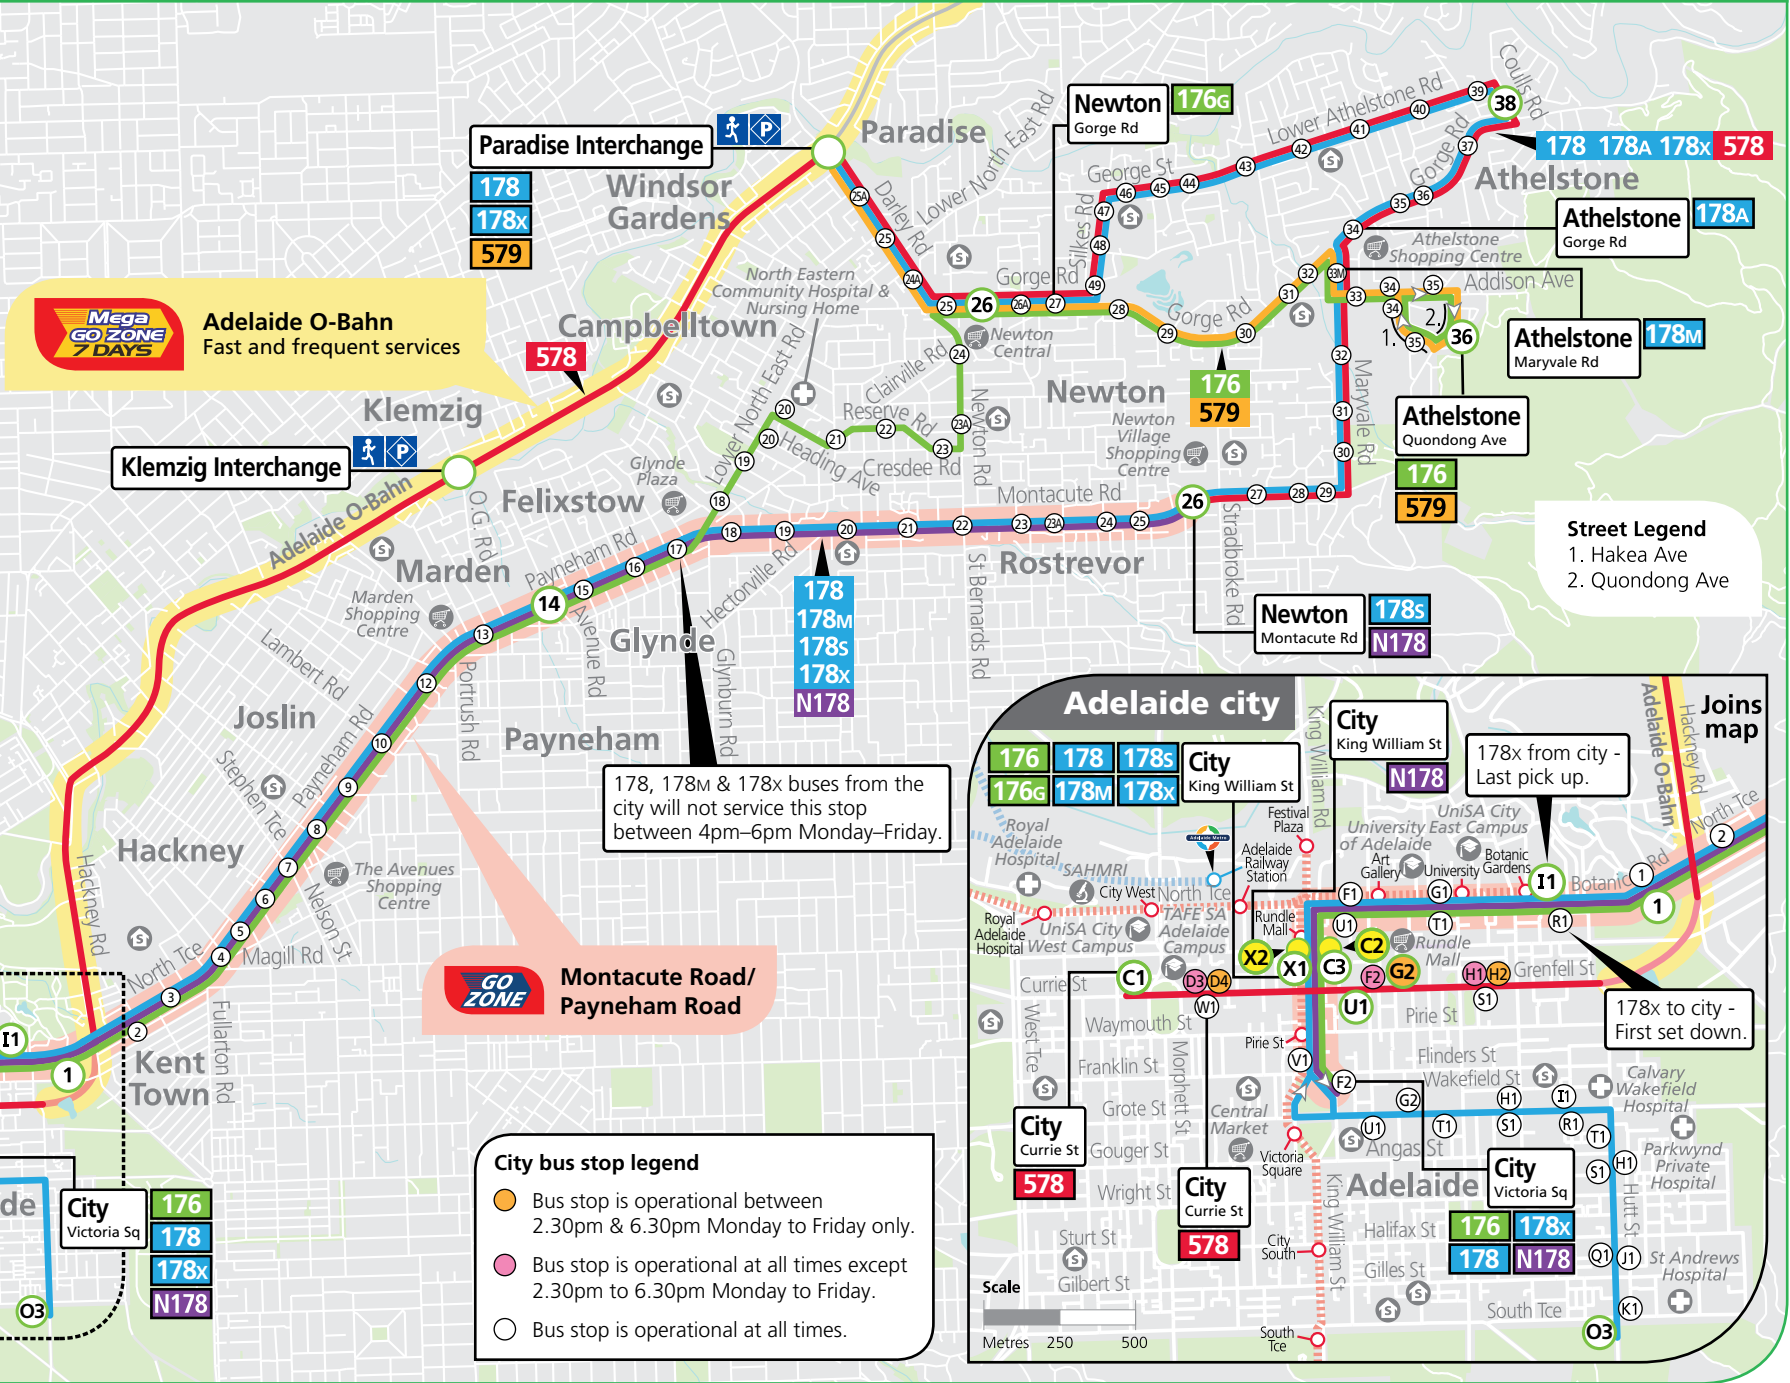

## Legend

- Route 176
- Route 178
- Route 578
- Route 579
- Route N178
- 20 Bus stop
- 20 Bus stop on this side only
- 14 Bus stop relating to timetable
- C2 After Midnight key bus stop
- Convenient transfer point
- Park 'n' Ride
- Train line & station
- Tram line & stop
- Hospital
- School
- Shopping Centre
- Educational Institution
- Medical research precinct
- Adelaide Metro InfoCentre

**Mega GO ZONE 7 DAYS**  
Adelaide O-Bahn  
Fast and frequent services

178, 178M & 178x buses from the city will not service this stop between 4pm–6pm Monday–Friday.

**GO ZONE**  
Montacute Road/  
Payneham Road

**City bus stop legend**

- Bus stop is operational between 2.30pm & 6.30pm Monday to Friday only.
- Bus stop is operational at all times except 2.30pm to 6.30pm Monday to Friday.
- Bus stop is operational at all times.

**Street Legend**  
1. Hakea Ave  
2. Quondong Ave

See inset map for Adelaide city